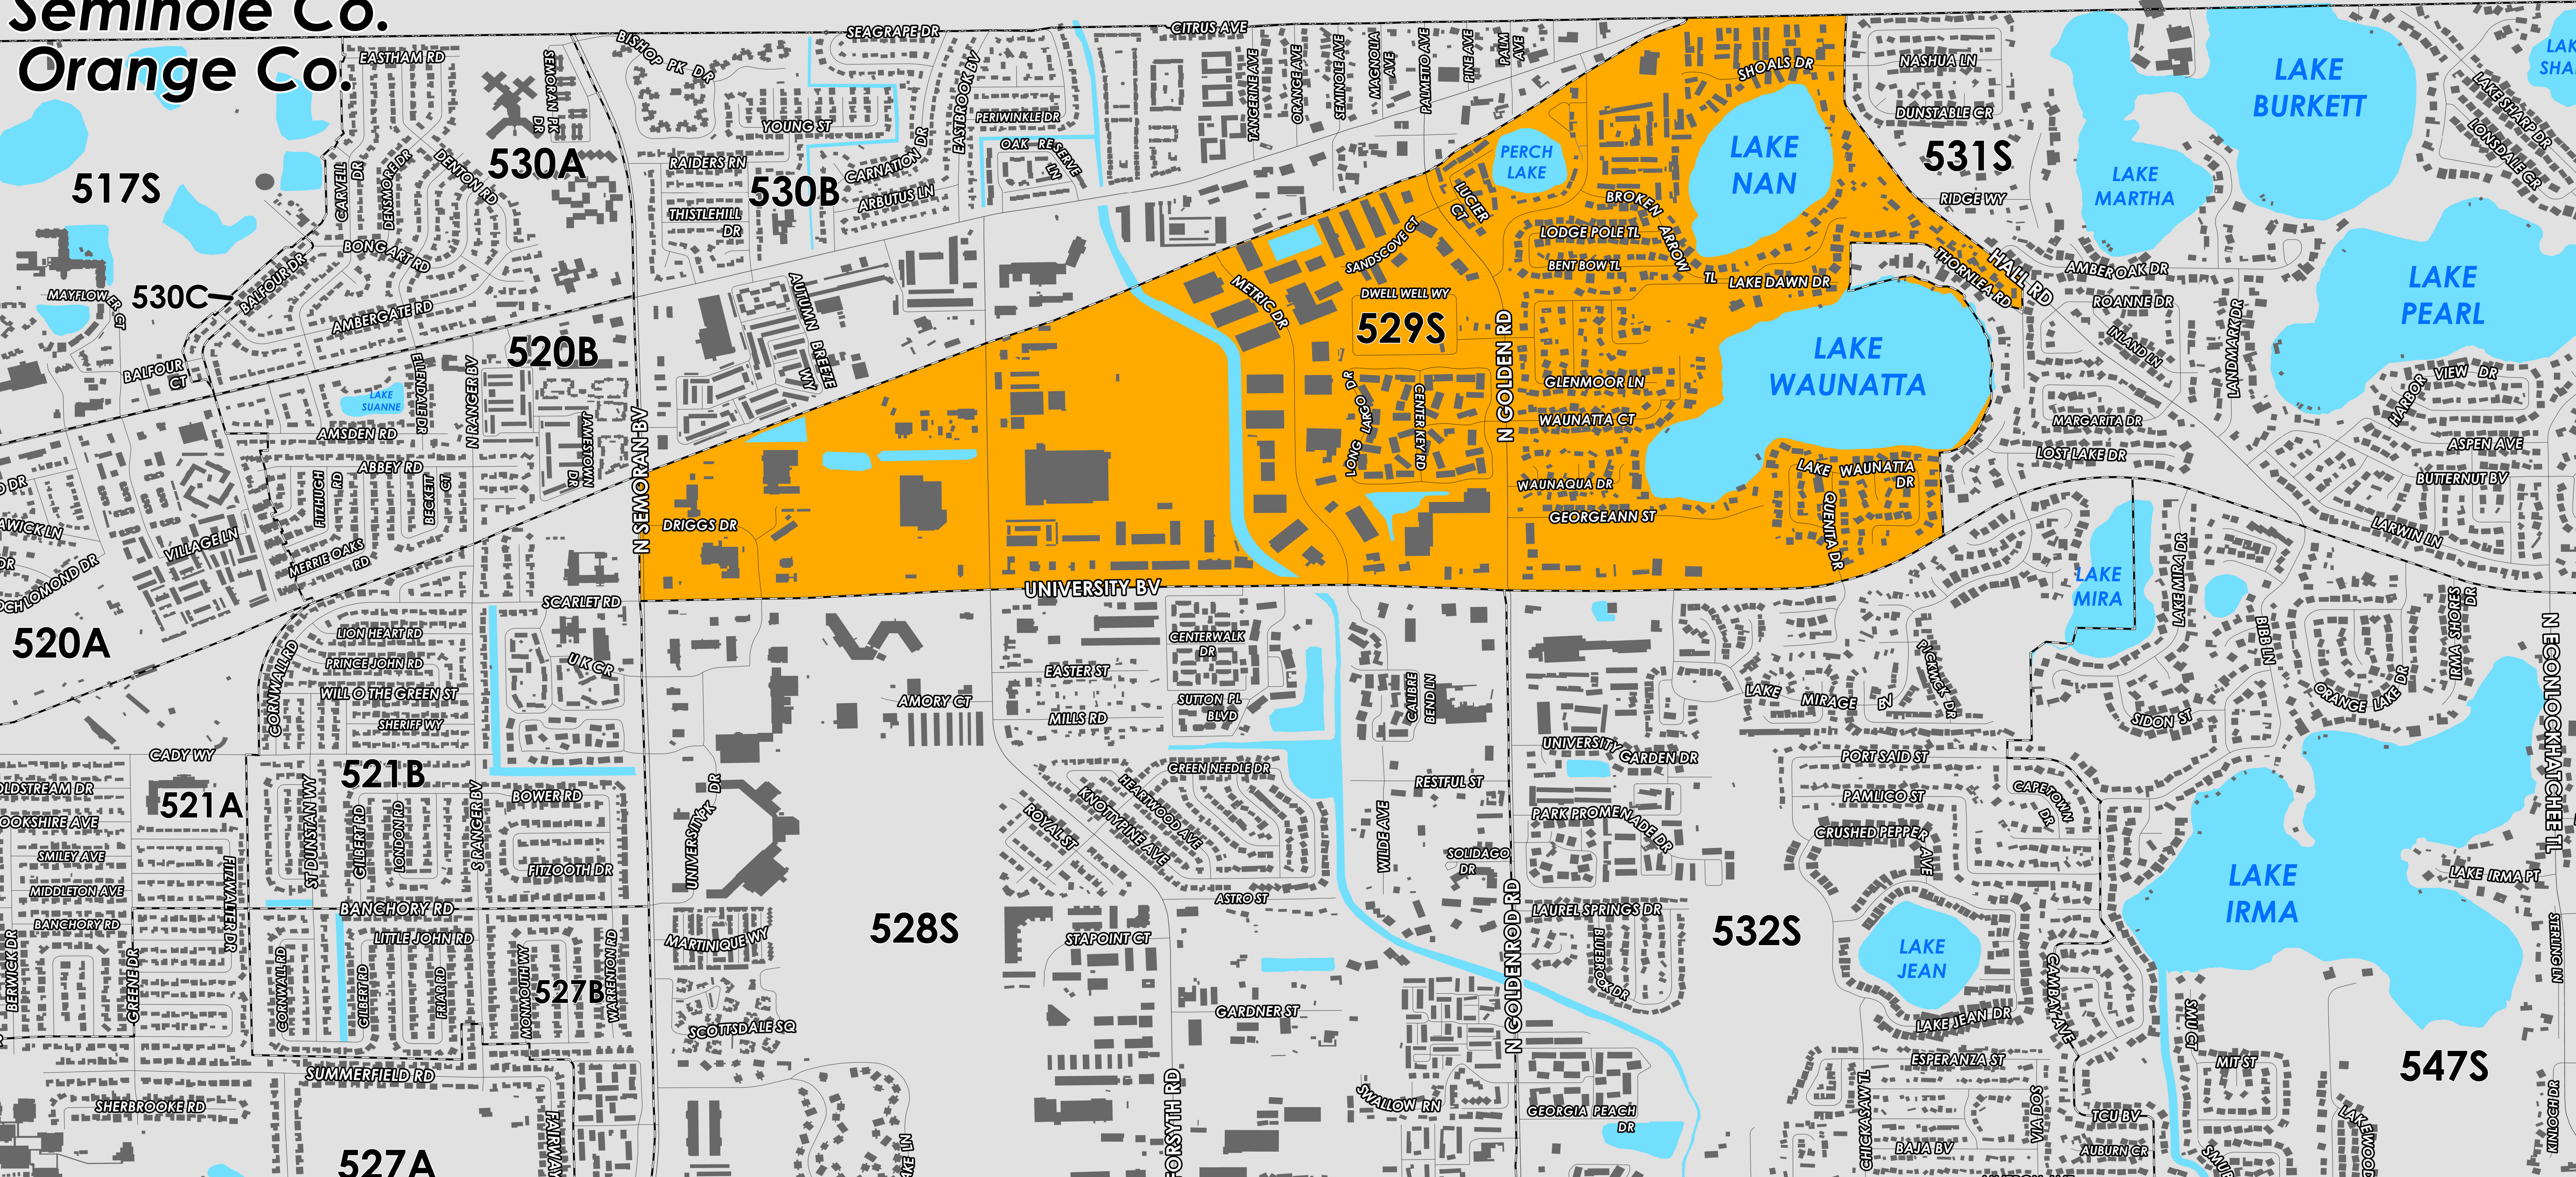

PRECINCT 529

COUNTY PRECINCTS

PRECINCT	U.S. CONGRESS	SENATE	HOUSE COMMISSION	SCHOOL CITY	CITY PRECINCT	SPECIAL DIST
529S	10	17	37	5	1	

Prepared by: Orange County Supervisor of Elections Mapping Department

CREATED ON: 11/30/2023

Seminole Co. Orange Co.

Precinct 529 (2024) northern boundary follows along the Seminole/Orange County border and extends parallel south alongside Cady Way Trail. The western boundary follows along North Semoran Boulevard and extends to Thornlea Road. The southern boundary follows University Boulevard. The eastern boundary follows parallel east of Quenita Drive, along the western shoreline of Lake Waunatta, East Lane and extends to Hall Road.

Precinct 529 contains a sub precinct of:

529S is with district assignments of U.S. Congress 10, State Senate 17, State House 37, County Commission 5, and School Board 1.

For more detailed views of other county and municipal precincts, [visit the District and Precinct Maps page](#). For more information about precinct boundaries, contact the [Orange County Supervisor of Elections office](#)

This map was produced by the Orange County Supervisor of Elections Mapping Department. Additional voter information can be found [on our website](#).