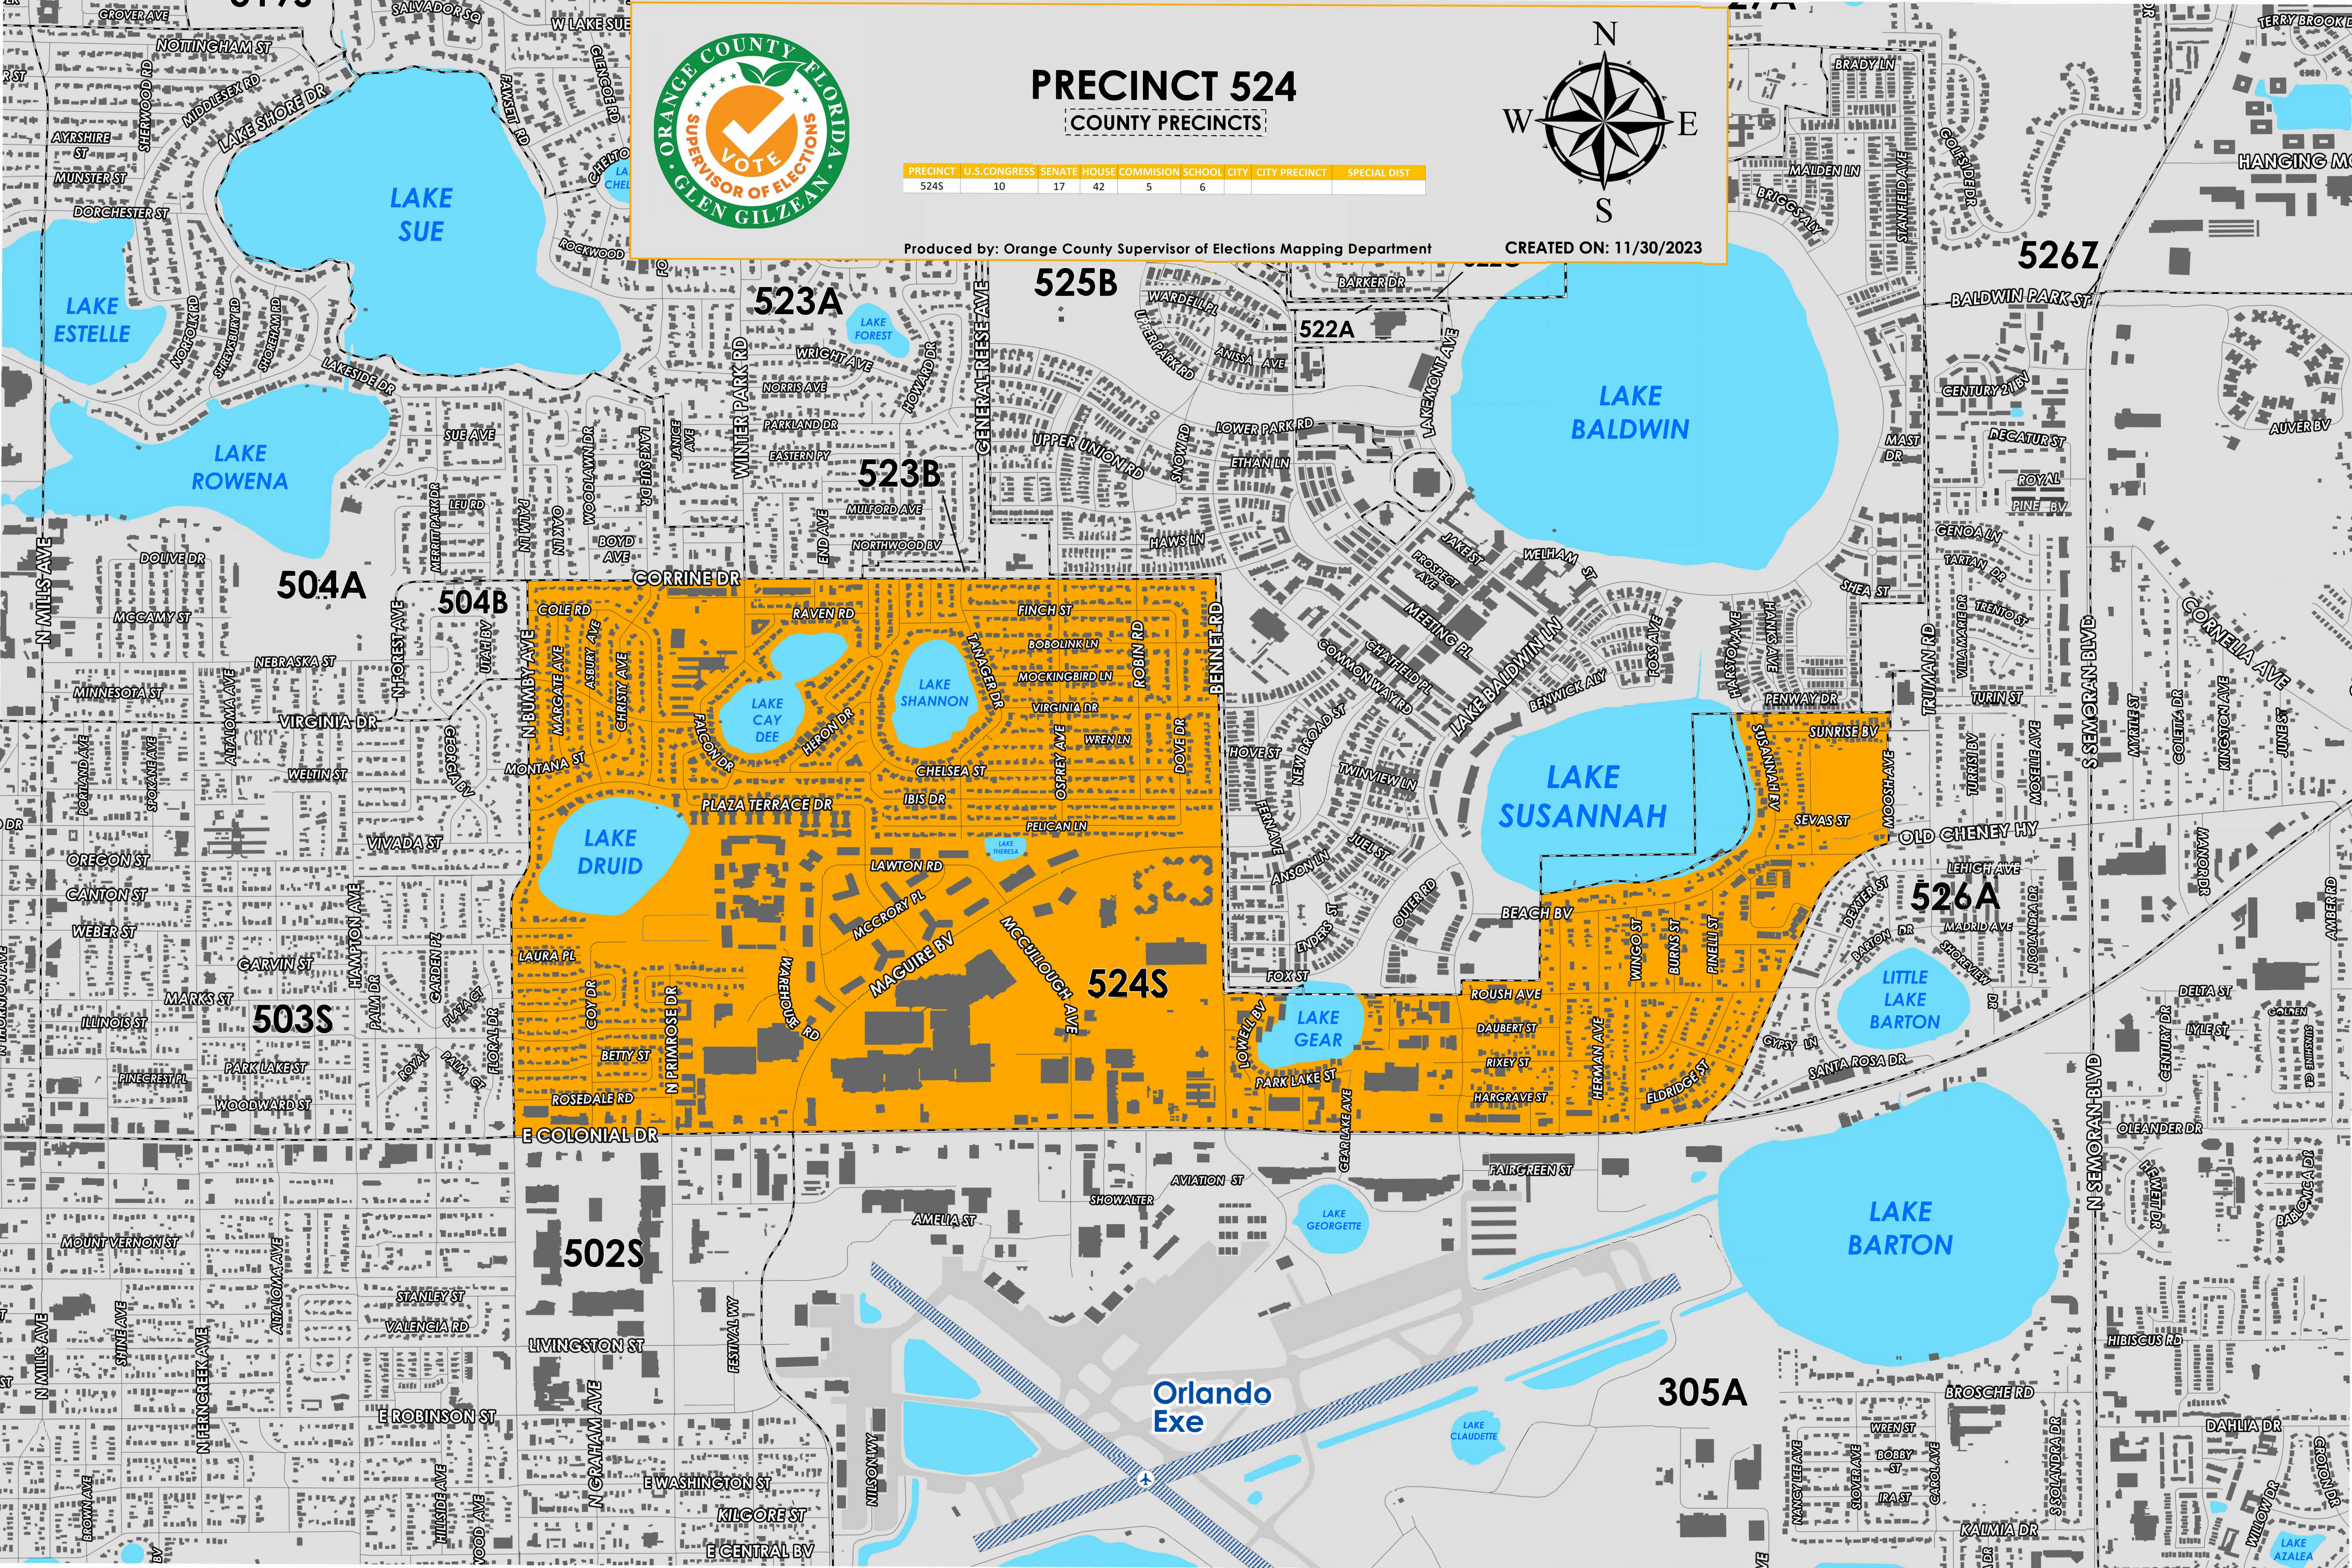

PRECINCT 524

COUNTY PRECINCTS

PRECINCT	U.S. CONGRESS	SENATE	HOUSE	COMMISSION	SCHOOL	CITY	CITY PRECINCT	SPECIAL DIST
524S	10	17	42	5	6			

Produced by: Orange County Supervisor of Elections Mapping Department

CREATED ON: 11/30/2023

Precinct 524 (2024) northern boundary follows a combination of parallel north of Sunrise Boulevard and Beach Boulevard, then continues to Roush Avenue and extends to Corrine Drive. The western boundary follows a road combination west of Susannah Boulevard and Jamajo Boulevard then continues along North Bumby Avenue. The southern boundary follows East Colonial Drive. The eastern boundary follows Old Cheney Highway and extends to Cady Way Trail.

Precinct 524S is with district assignments of U.S. Congress 10, State Senate 17, State House 42, County Commission 5, and School Board 6.

For more detailed views of other county and municipal precincts, [visit the District and Precinct Maps page](#). For more information about precinct boundaries, contact the [Orange County Supervisor of Elections office](#)

This map was produced by the Orange County Supervisor of Elections Mapping Department. Additional voter information can be found [on our website](#).