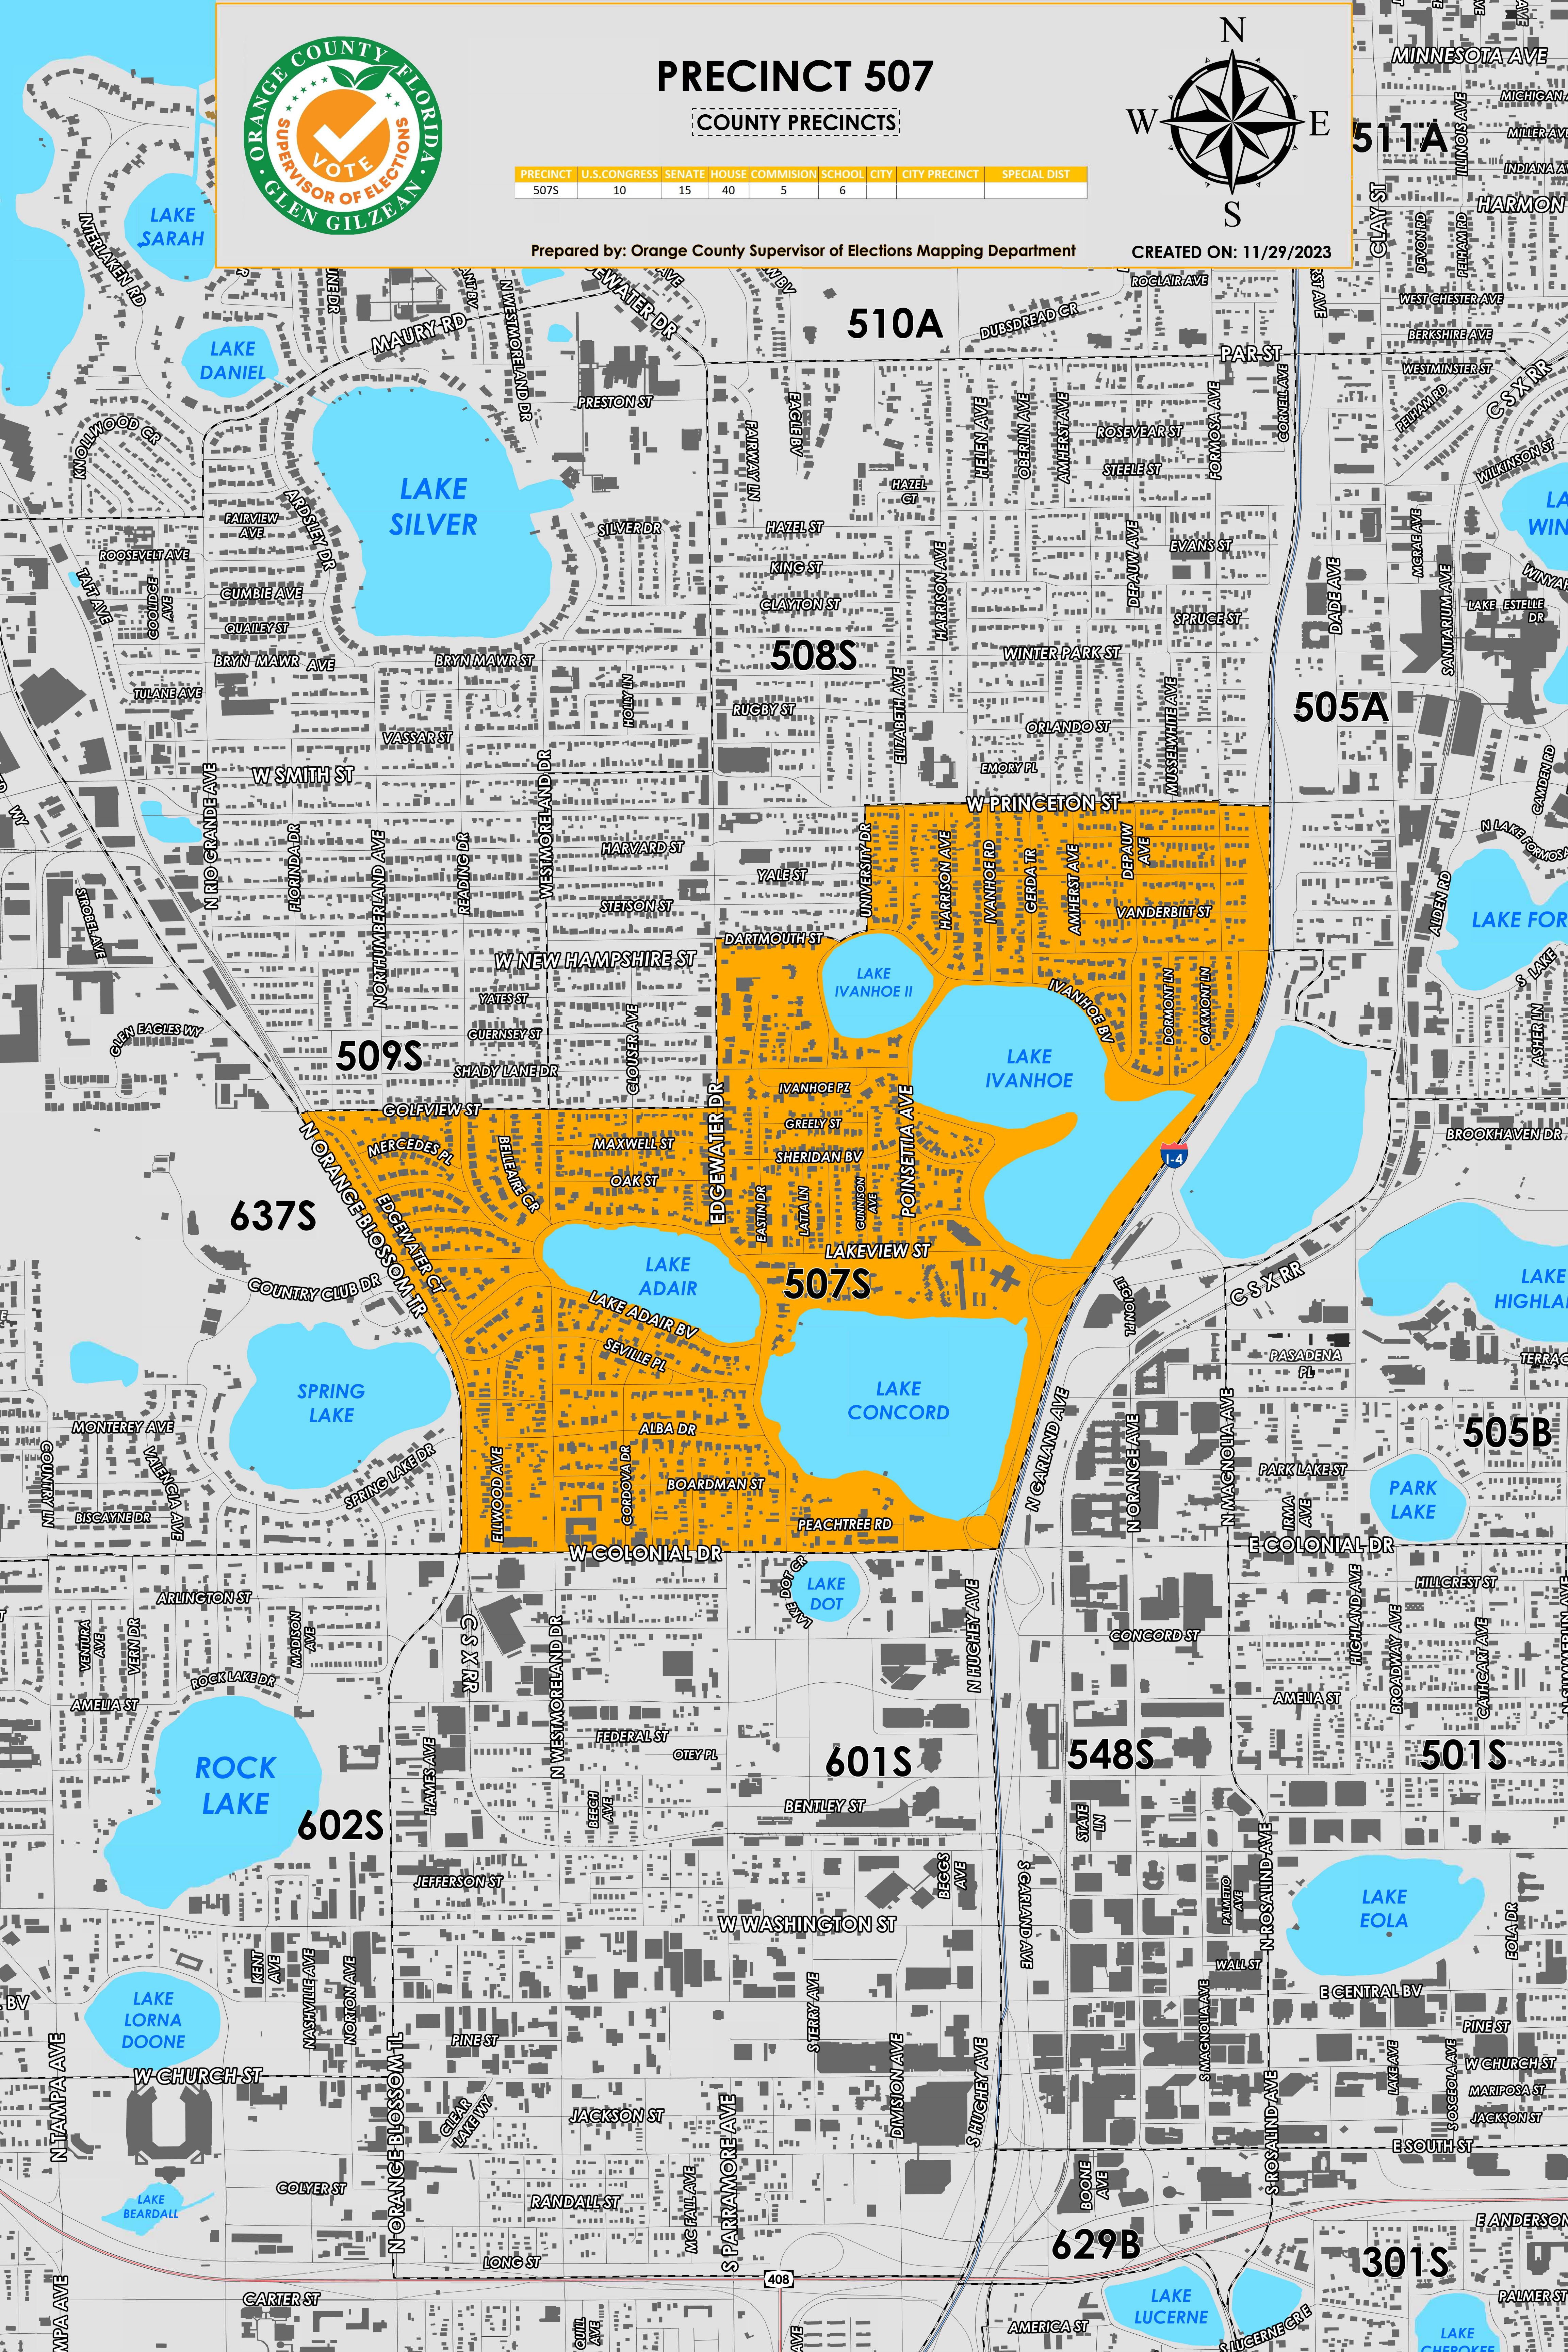

PRECINCT 507

COUNTY PRECINCTS

PRECINCT	U.S. CONGRESS	SENATE	HOUSE	COMMISSION	SCHOOL	CITY	CITY PRECINCT	SPECIAL DIST
507S	10	15	40	5	6			

Prepared by: Orange County Supervisor of Elections Mapping Department

CREATED ON: 11/29/2023

Precinct 507 (2024) northern boundary follows a road combination of East Princeton Street, Dartmouth Street and Golfview Street. The western boundary follows a road combination of University Drive, Edgewater Drive and alongside North Orange Blossom Trail. The southern boundary follows West Colonial Drive. The eastern boundary follows along Interstate 4.

Precinct 507S is with district assignments of U.S. Congress 10, State Senate 15, State House 40, County Commission 5, and School Board 6.

For more detailed views of other county and municipal precincts, [visit the District and Precinct Maps page](#). For more information about precinct boundaries, contact the [Orange County Supervisor of Elections office](#)

This map was produced by the Orange County Supervisor of Elections Mapping Department. Additional voter information can be found [on our website](#).