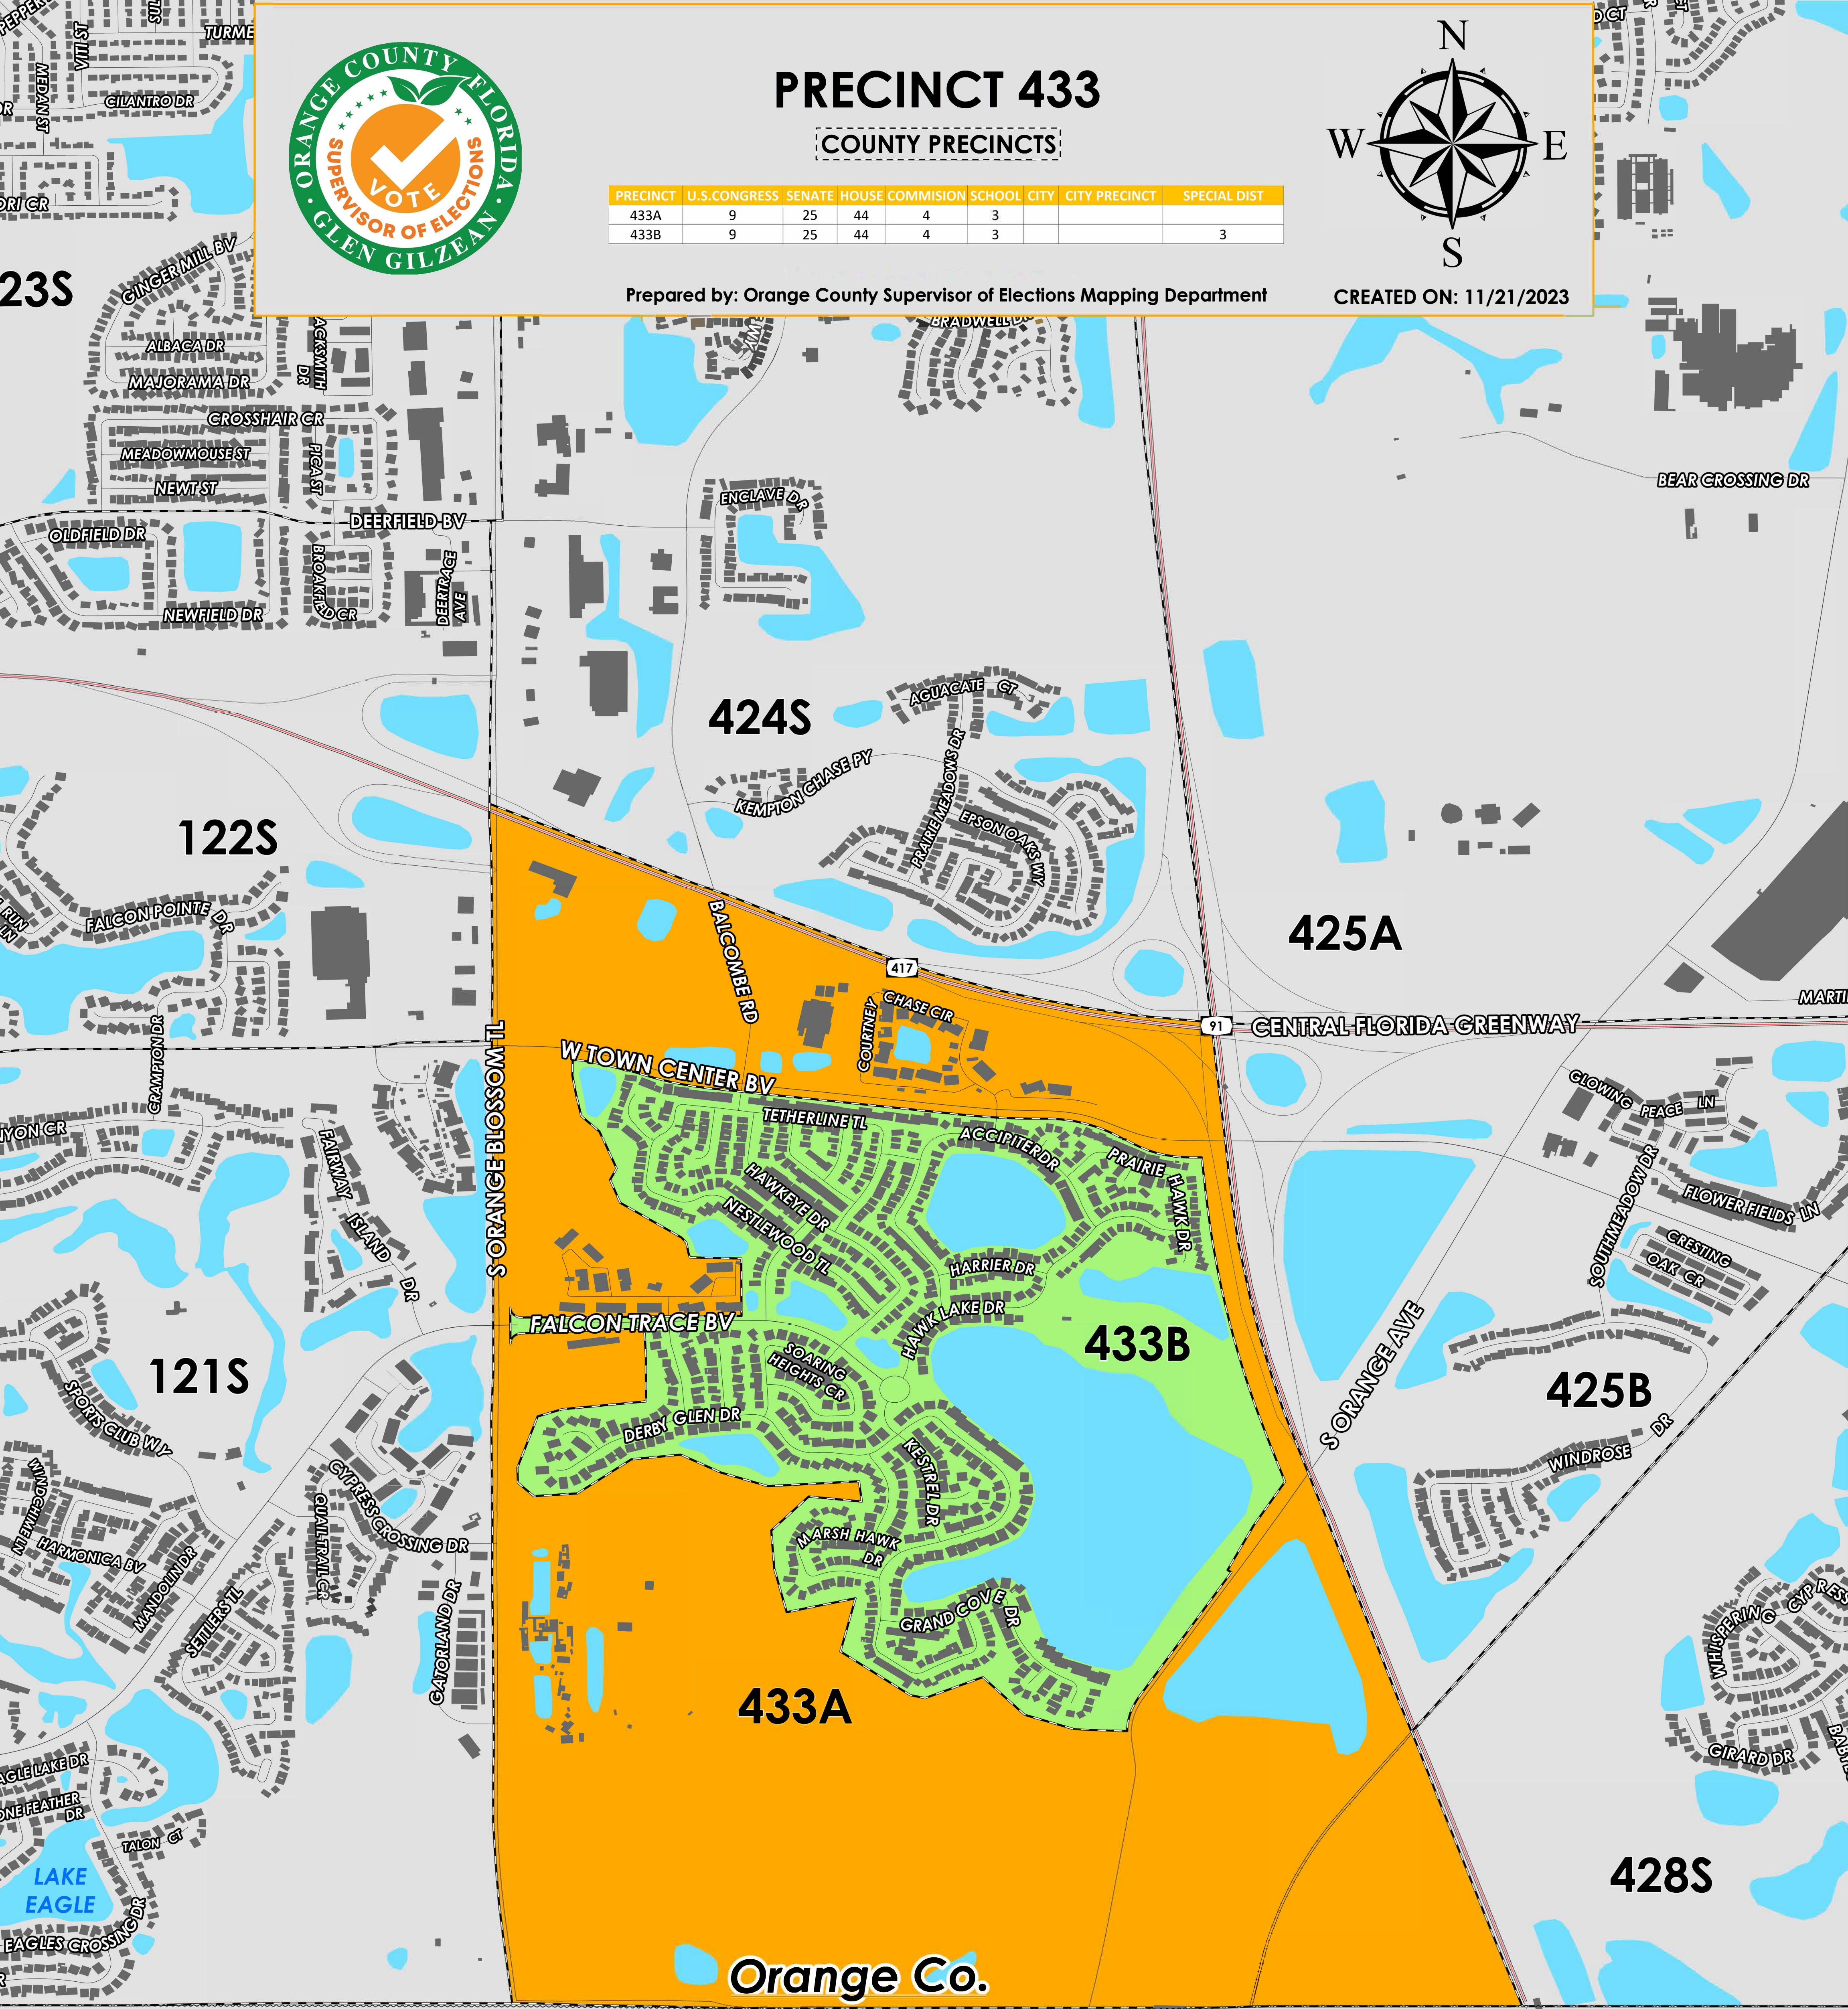

PRECINCT 433

COUNTY PRECINCTS

PRECINCT	U.S. CONGRESS	SENATE	HOUSE	COMMISSION	SCHOOL	CITY	CITY PRECINCT	SPECIAL DIST
433A	9	25	44	4	3			
433B	9	25	44	4	3			3

Prepared by: Orange County Supervisor of Elections Mapping Department

CREATED ON: 11/21/2023

Orange Co.
Osceola Co.

Precinct 433 (2024) northern boundary follows along State Road 417. The western boundary follows along South Orange Blossom Trail. The southern boundary follows along the Osceola/Orange County border, and the eastern boundary follows along Florida Turnpike (State Road 91).

For more detailed views of other county and municipal precincts, [visit the District and Precinct Maps page](#). For more information about precinct boundaries, contact the [Orange County Supervisor of Elections office](#)

This map was produced by the Orange County Supervisor of Elections Mapping Department. Additional voter information can be found [on our website](#).