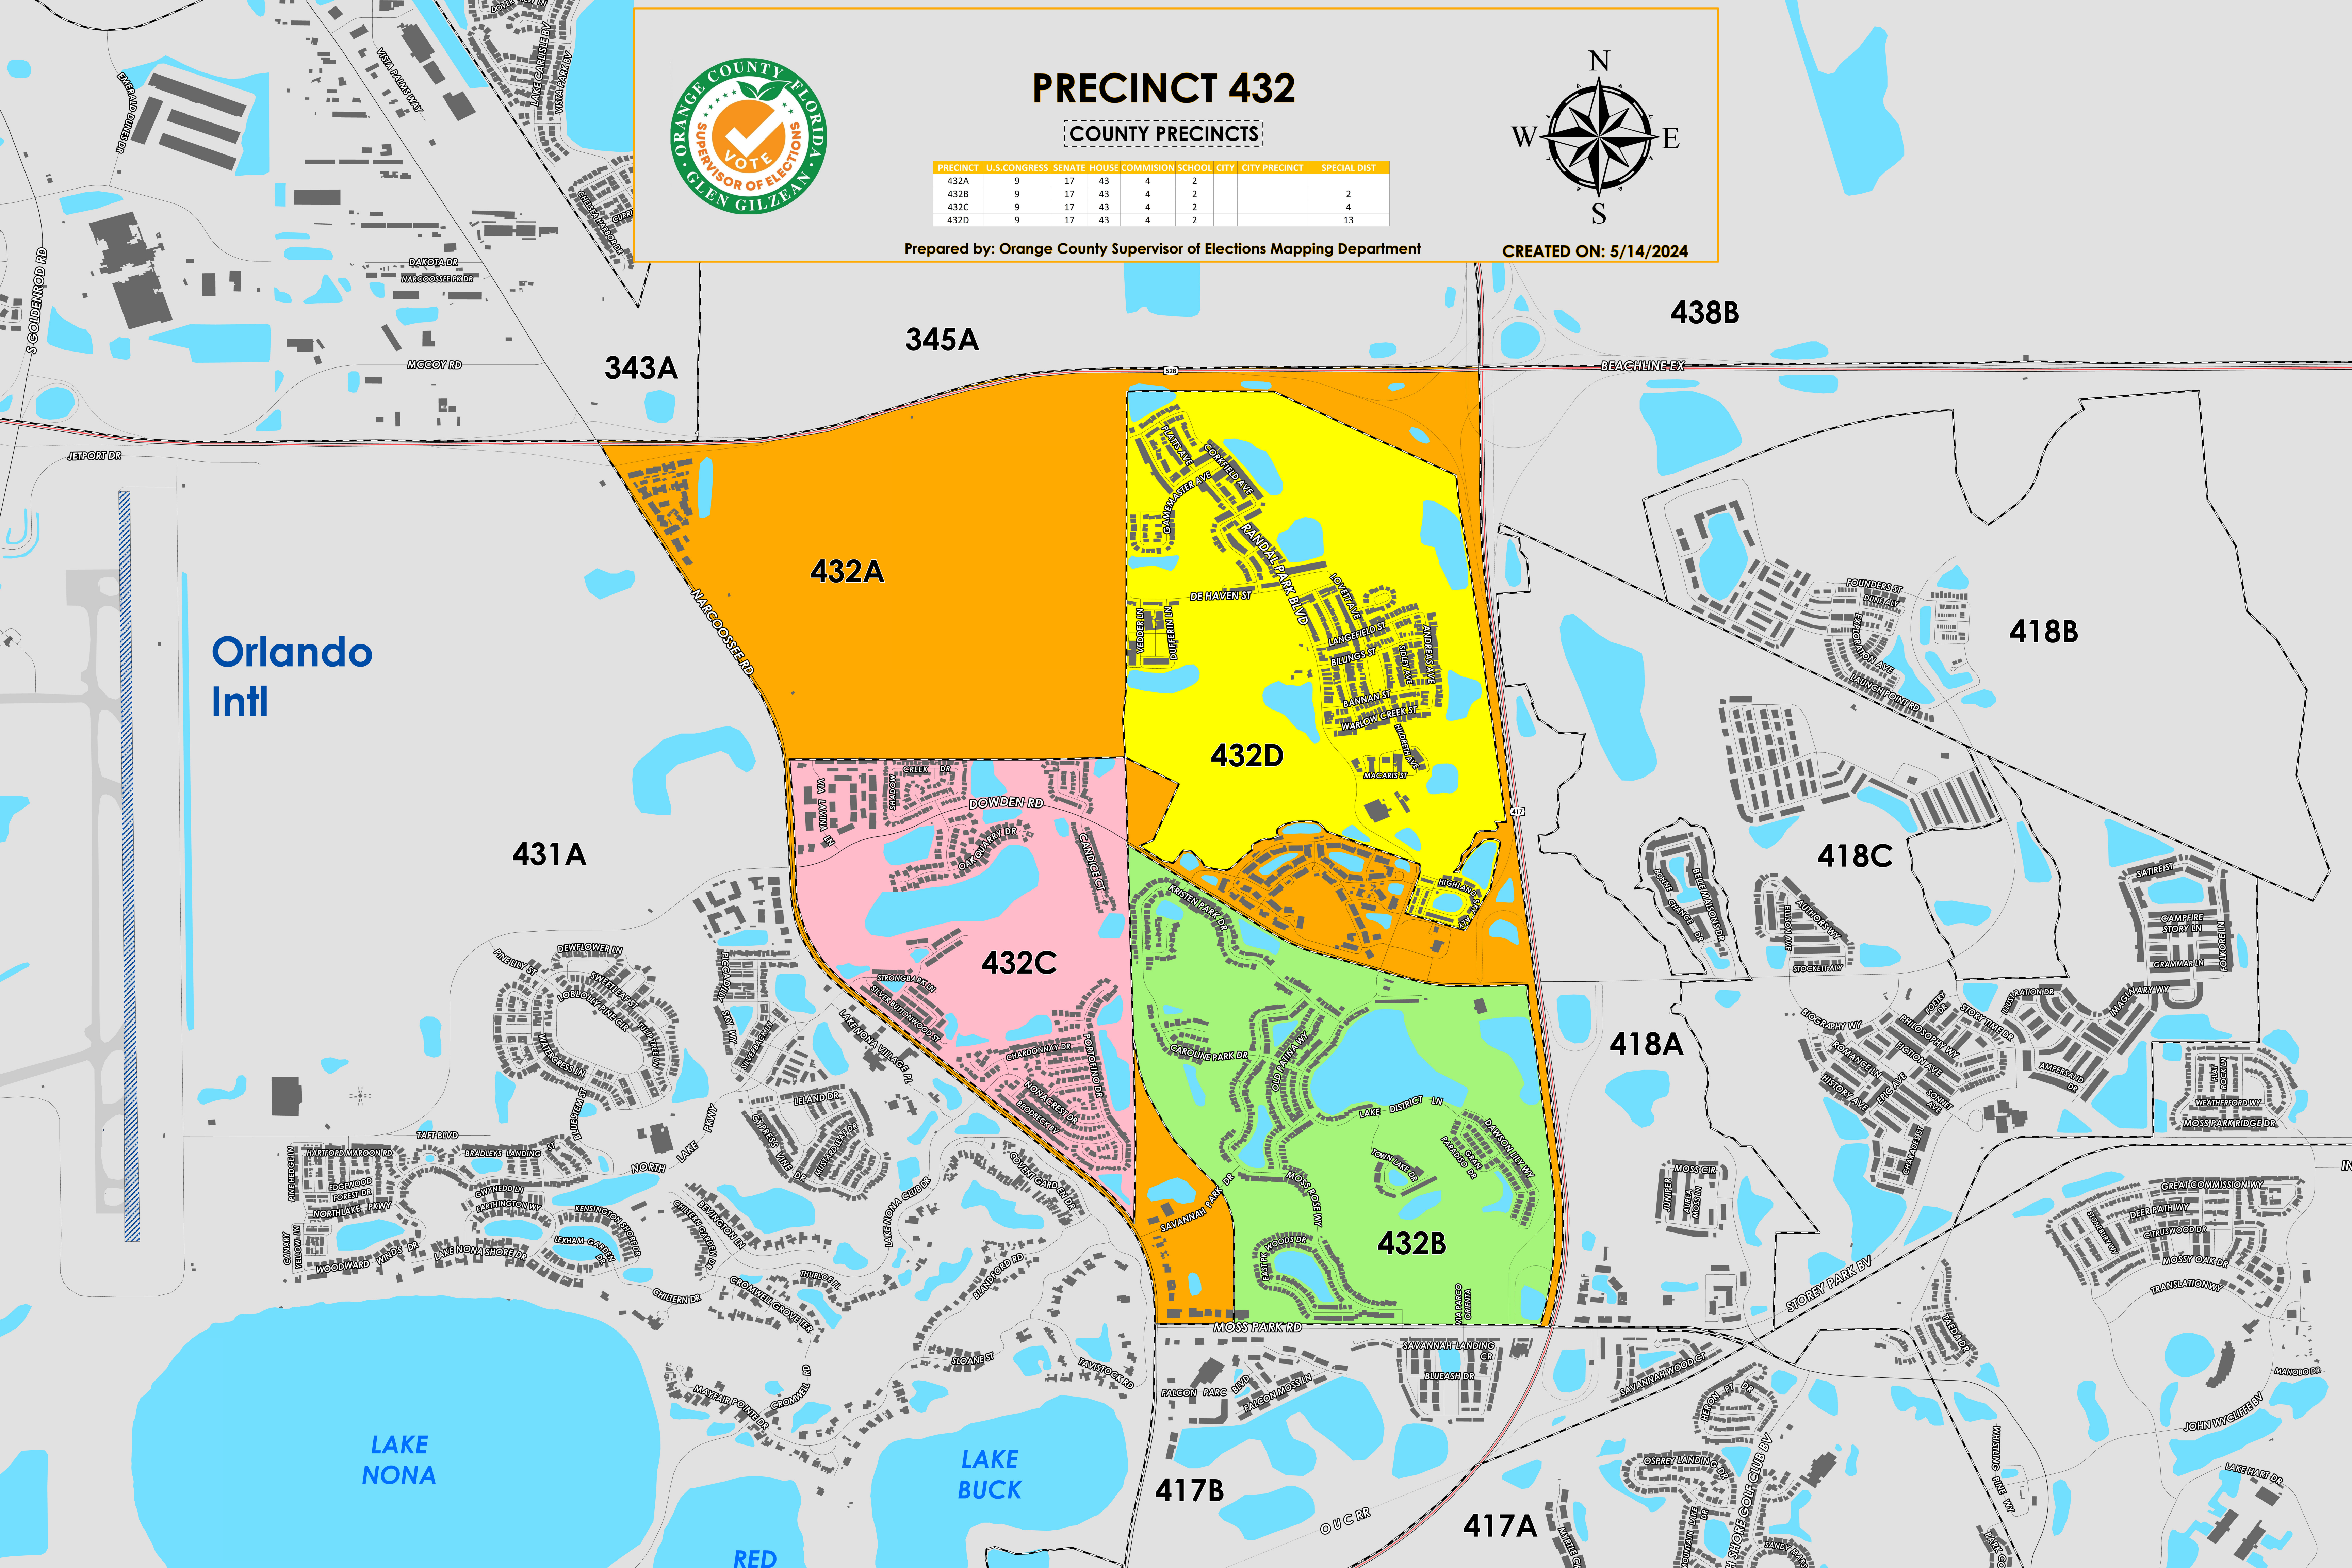

PRECINCT 432

COUNTY PRECINCTS

PRECINCT	U.S. CONGRESS	SENATE	HOUSE COMMISSION	SCHOOL	CITY	CITY PRECINCT	SPECIAL DIST
432A	9	17	43	4	2		
432B	9	17	43	4	2		2
432C	9	17	43	4	2		4
432D	9	17	43	4	2		13

Prepared by: Orange County Supervisor of Elections Mapping Department

CREATED ON: 5/14/2024

Orlando Intl

431A

432A

432D

432C

432B

418A

418C

418B

417B

417A

343A

345A

438B

LAKE NONA

LAKE BUCK

RED