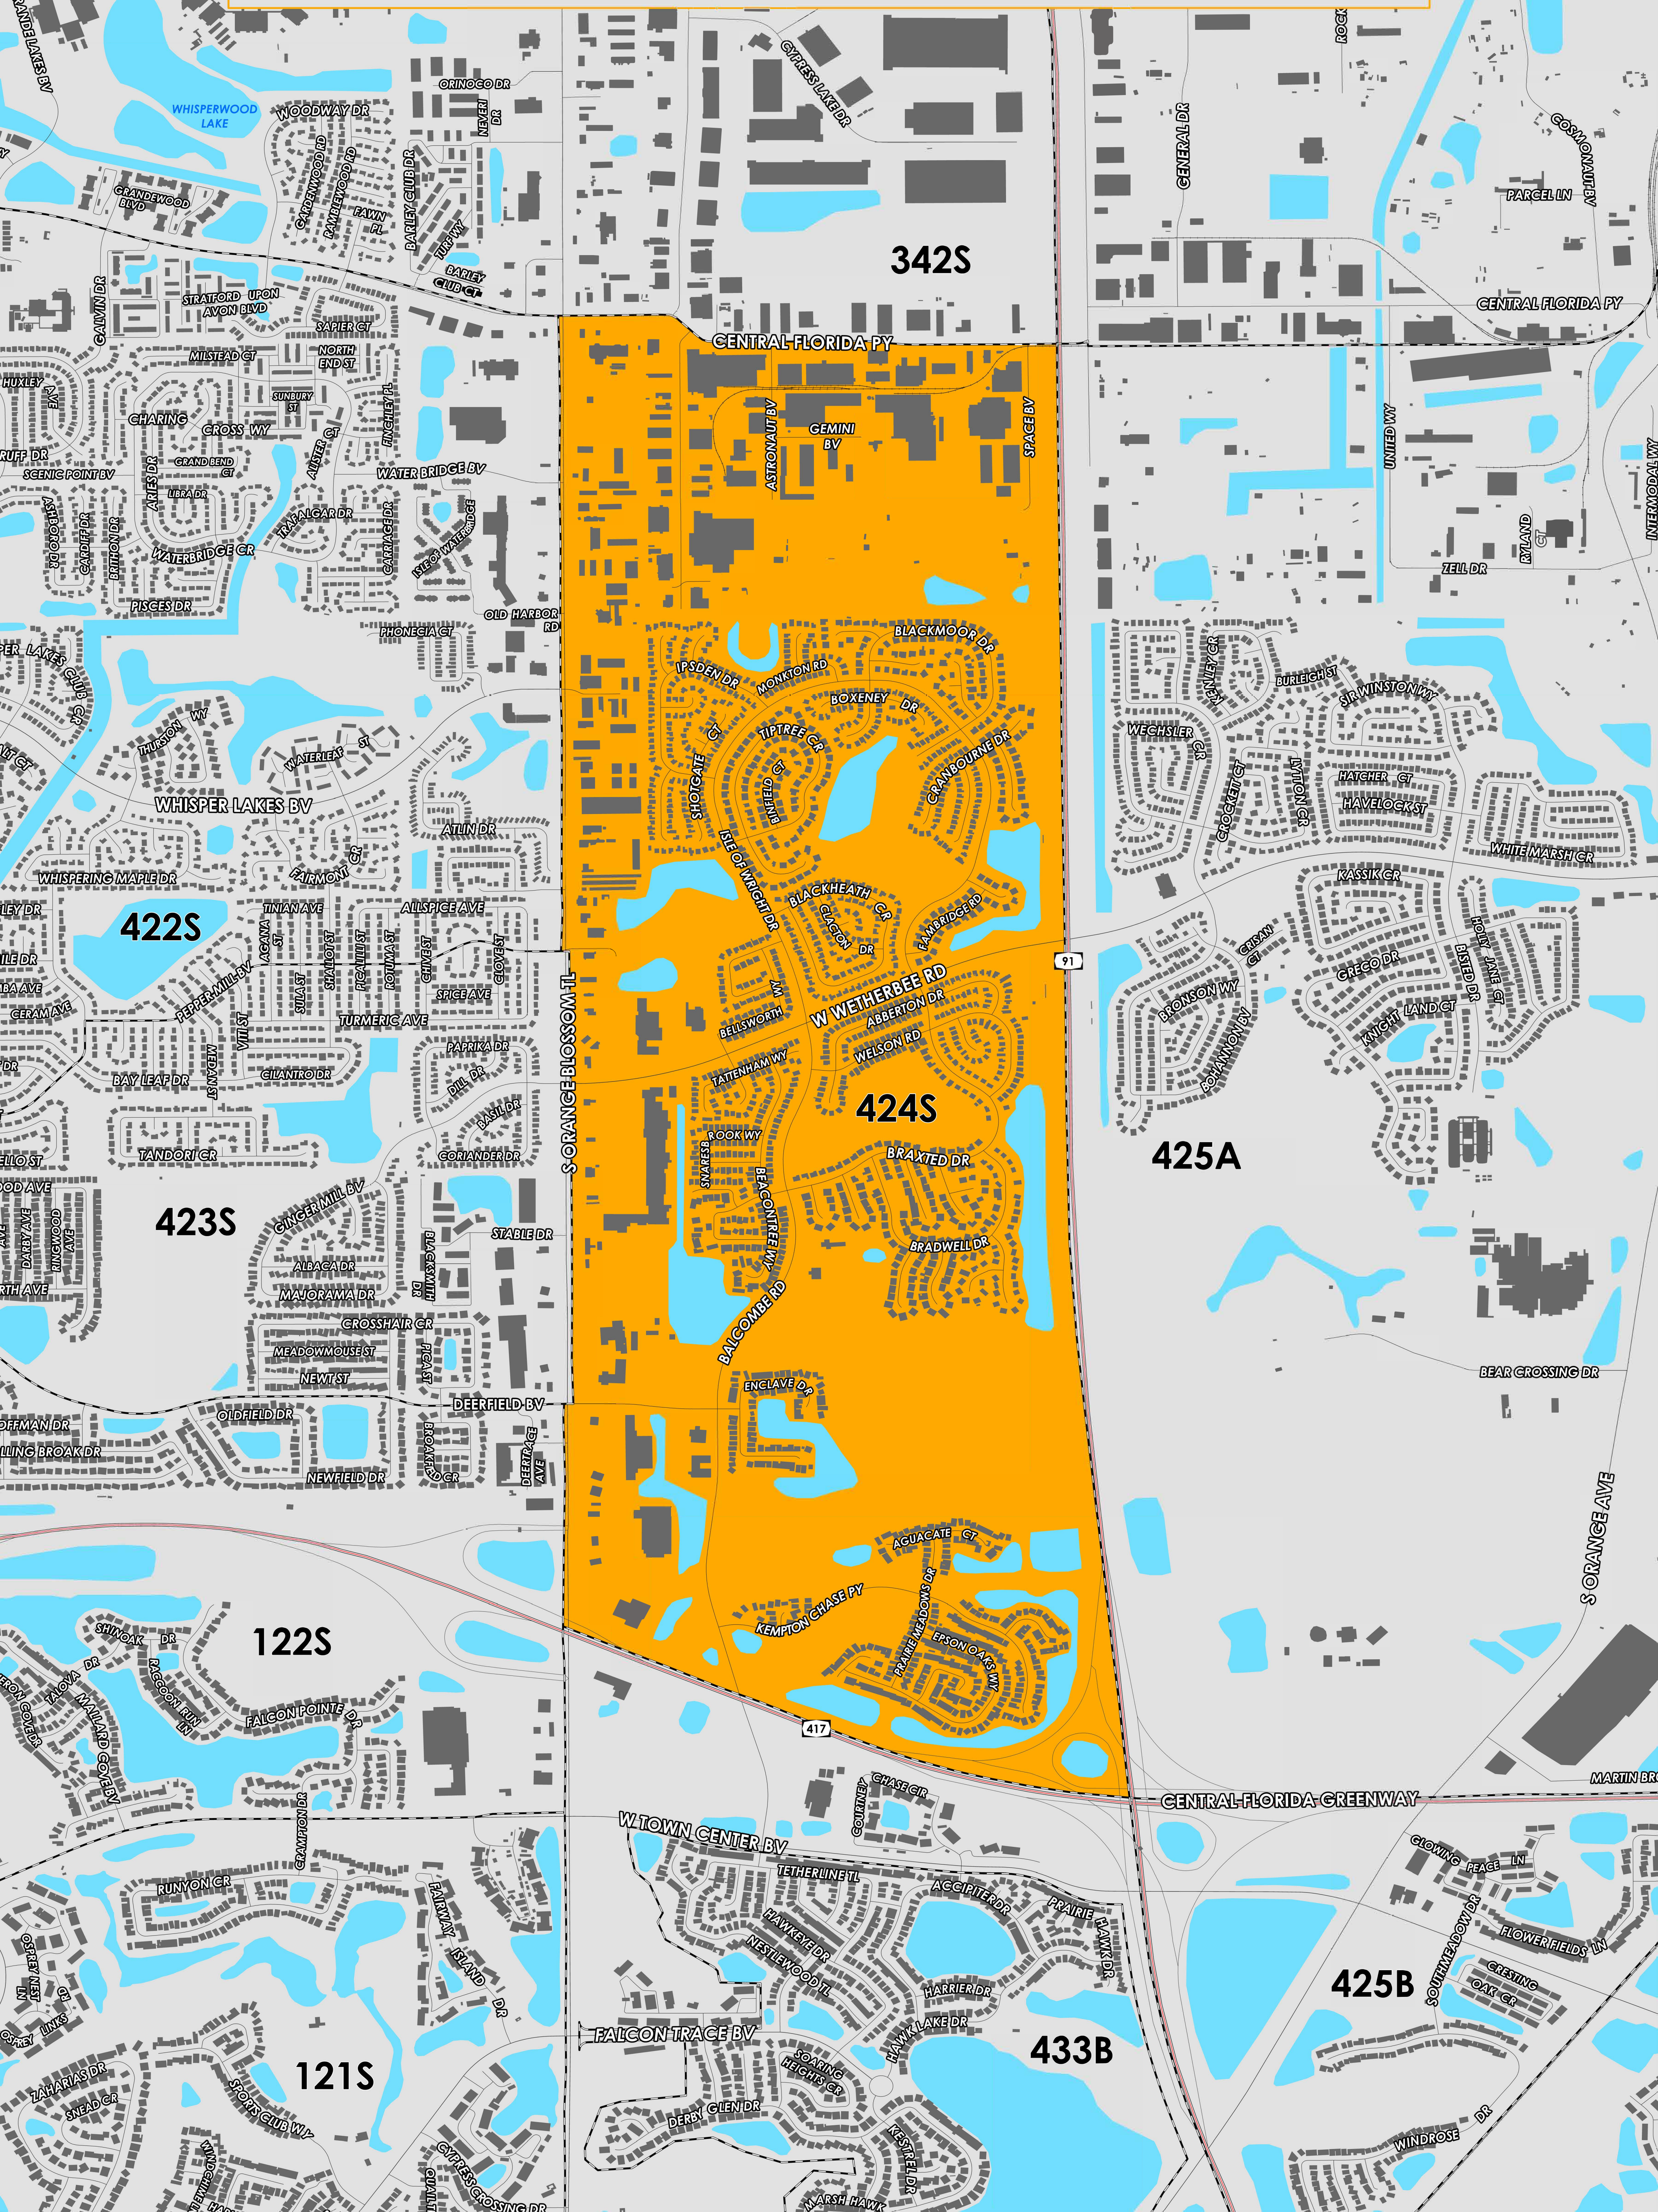

PRECINCT 424

COUNTY PRECINCTS

PRECINCT	U.S. CONGRESS	SENATE	HOUSE COMMISSION	SCHOOL	CITY	CITY PRECINCT	SPECIAL DIST
424S	9	25	44	4	3		

Prepared by: Orange County Supervisor of Elections Mapping Department

CREATED ON: 11/21/2023

Precinct 424 (2024) northern boundary follows along Central Florida Parkway. The western boundary follows along South Orange Blossom Trail. The southern boundary follows along State Road 417, and the eastern boundary follows along Florida Turnpike (State Road 91).

Precinct 424S is with district assignments of U.S. Congress 9, State Senate 25, State House 44, County Commission 4, and School Board 3.

For more detailed views of other county and municipal precincts, [visit the District and Precinct Maps page](#). For more information about precinct boundaries, contact the [Orange County Supervisor of Elections office](#)

This map was produced by the Orange County Supervisor of Elections Mapping Department. Additional voter information can be found [on our website](#).