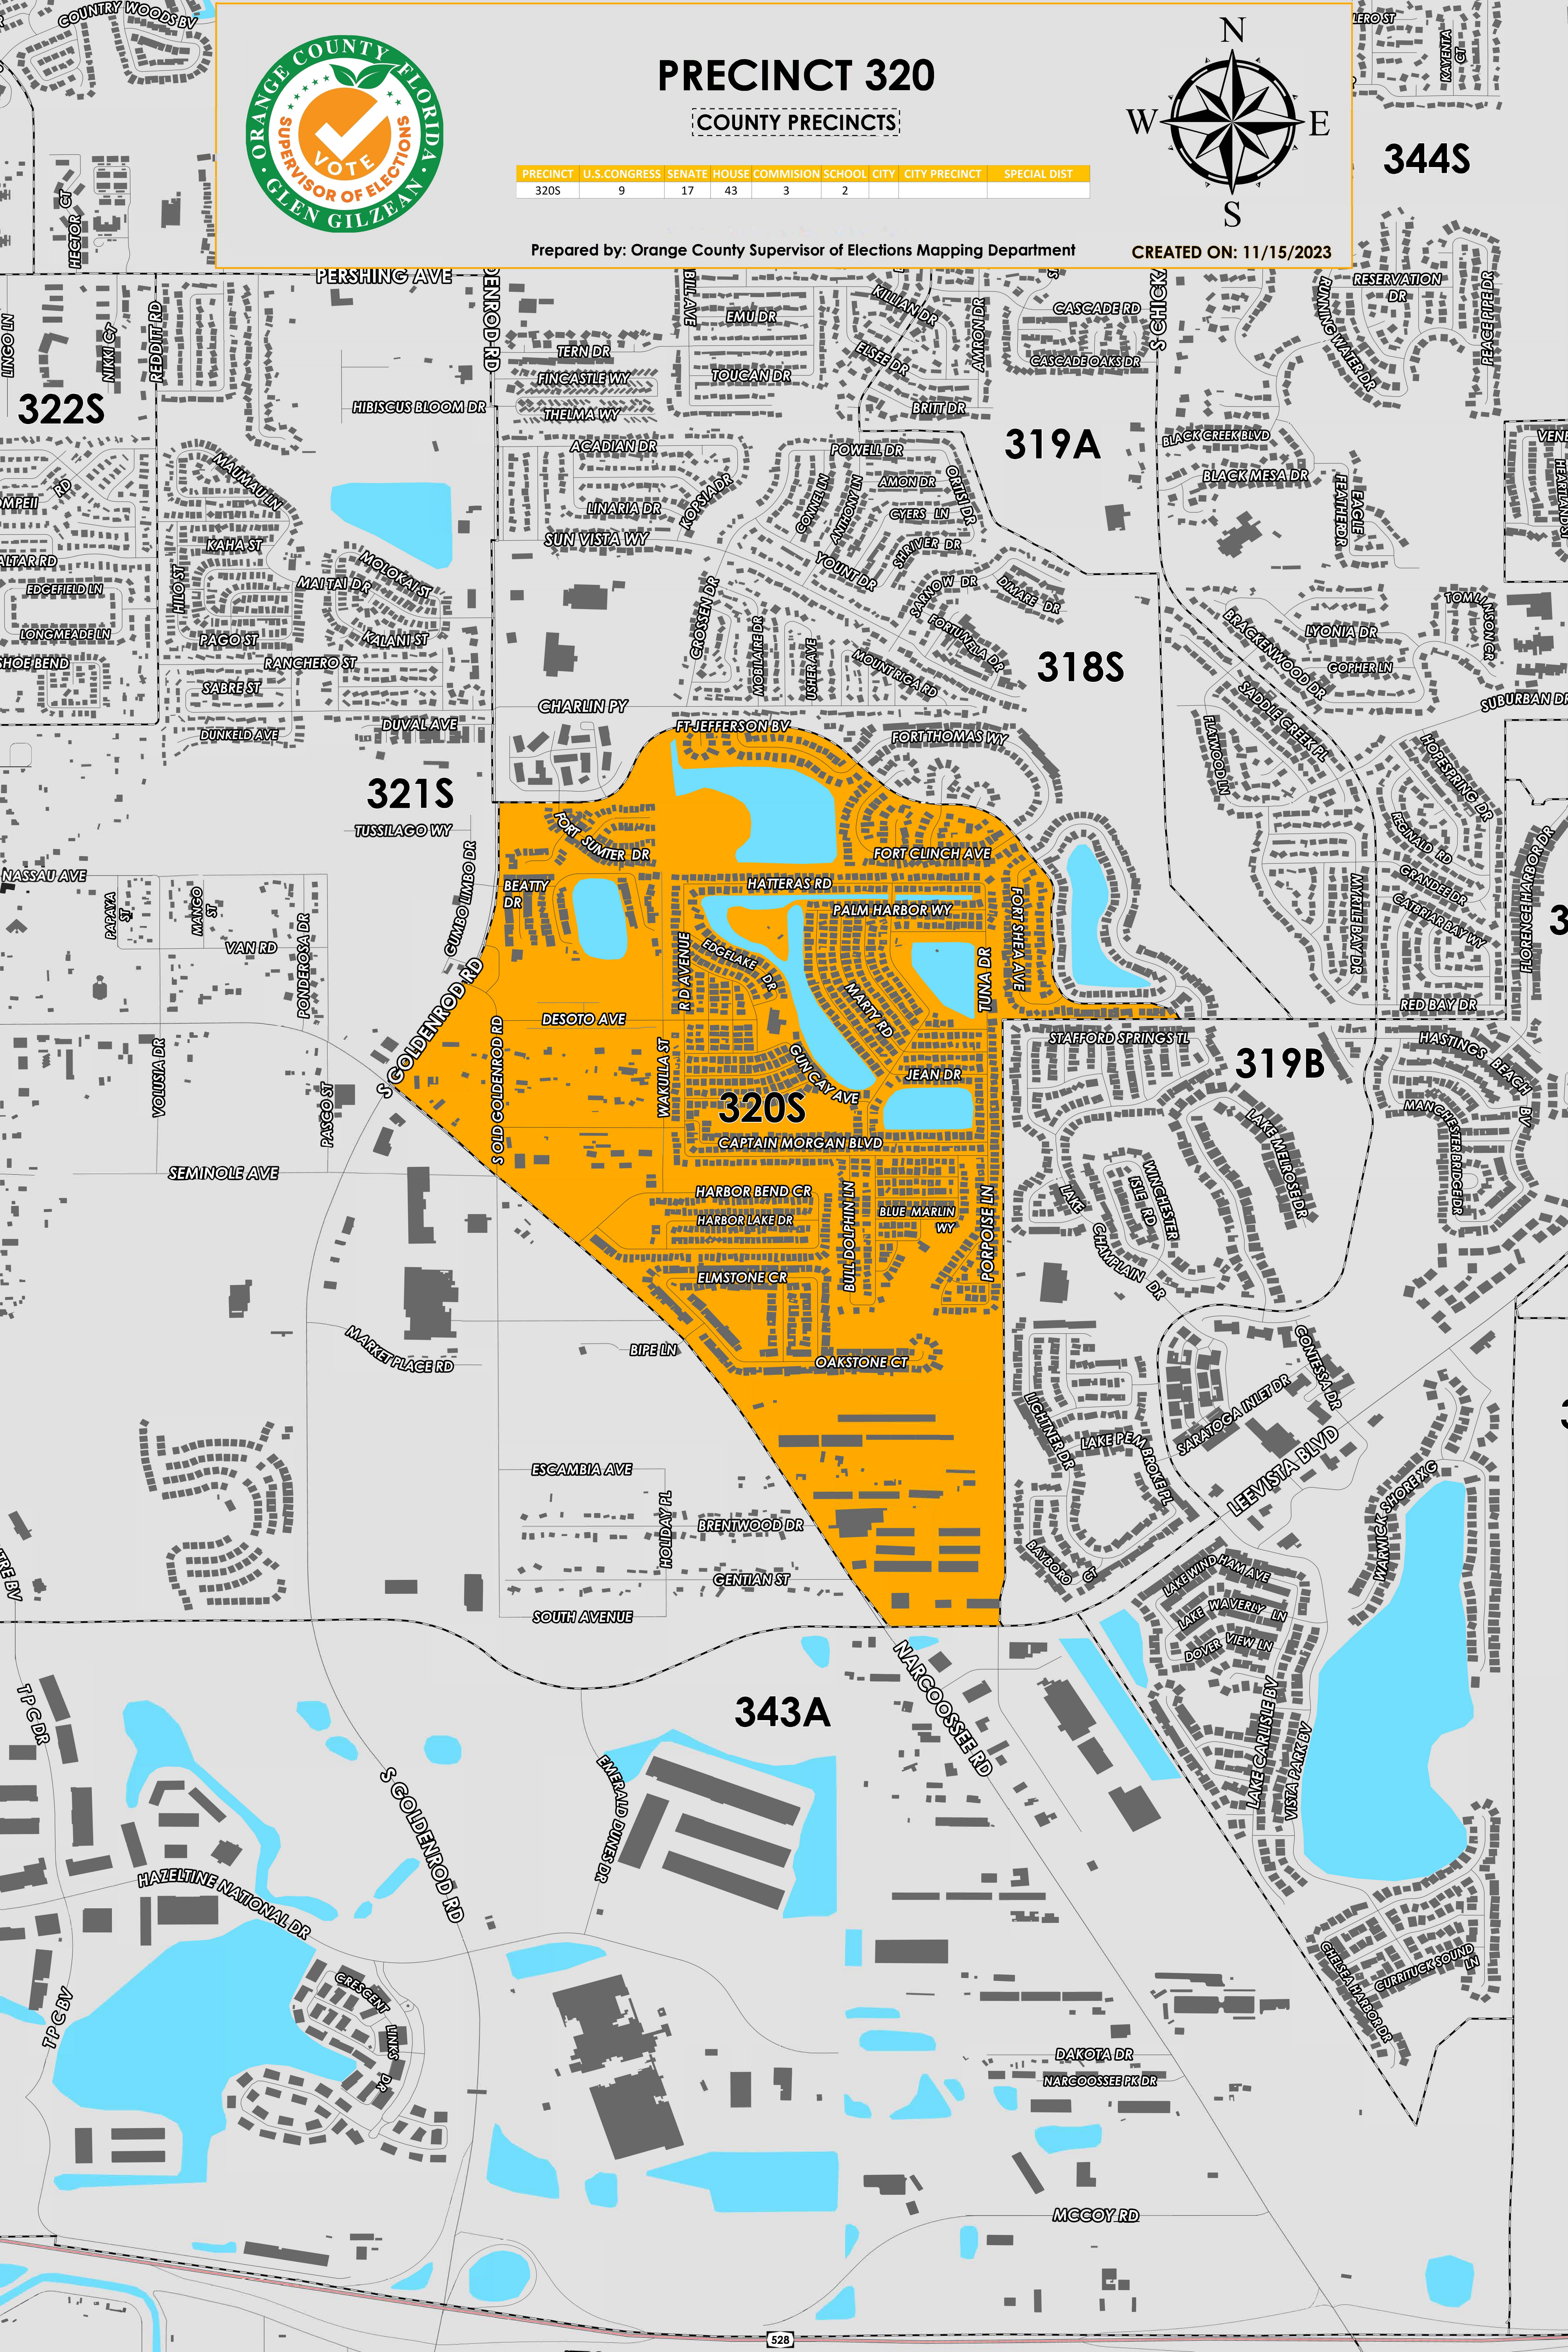

PRECINCT 320

COUNTY PRECINCTS

PRECINCT	U.S. CONGRESS	SENATE	HOUSE COMMISSION	SCHOOL	CITY	CITY PRECINCT	SPECIAL DIST
320S	9	17	43	3	2		

Prepared by: Orange County Supervisor of Elections Mapping Department

CREATED ON: 11/15/2023

Precinct 320 (2024) northern boundary follows Fort Jefferson Boulevard. The western boundary follows east of Beatty Drive, St Florian Way and Old Goldenrod Road and continues to Hoffner Avenue and extends to Narcossee Road. The southern boundary follows a section of Lee Vista Boulevard and a section parallel north of Westcott Shore Drive. The eastern boundary follows parallel west of Bayboro Court and Lightner Drive then continues parallel east of Porpoise Lane and Fort Shea Avenue.

Precinct 320S is with district assignments of U.S. Congress 9, State Senate 17, State House 43, County Commission 3, and School Board 2.

For more detailed views of other county and municipal precincts, [visit the District and Precinct Maps page](#). For more information about precinct boundaries, contact the [Orange County Supervisor of Elections office](#)

This map was produced by the Orange County Supervisor of Elections Mapping Department. Additional voter information can be found [on our website](#).