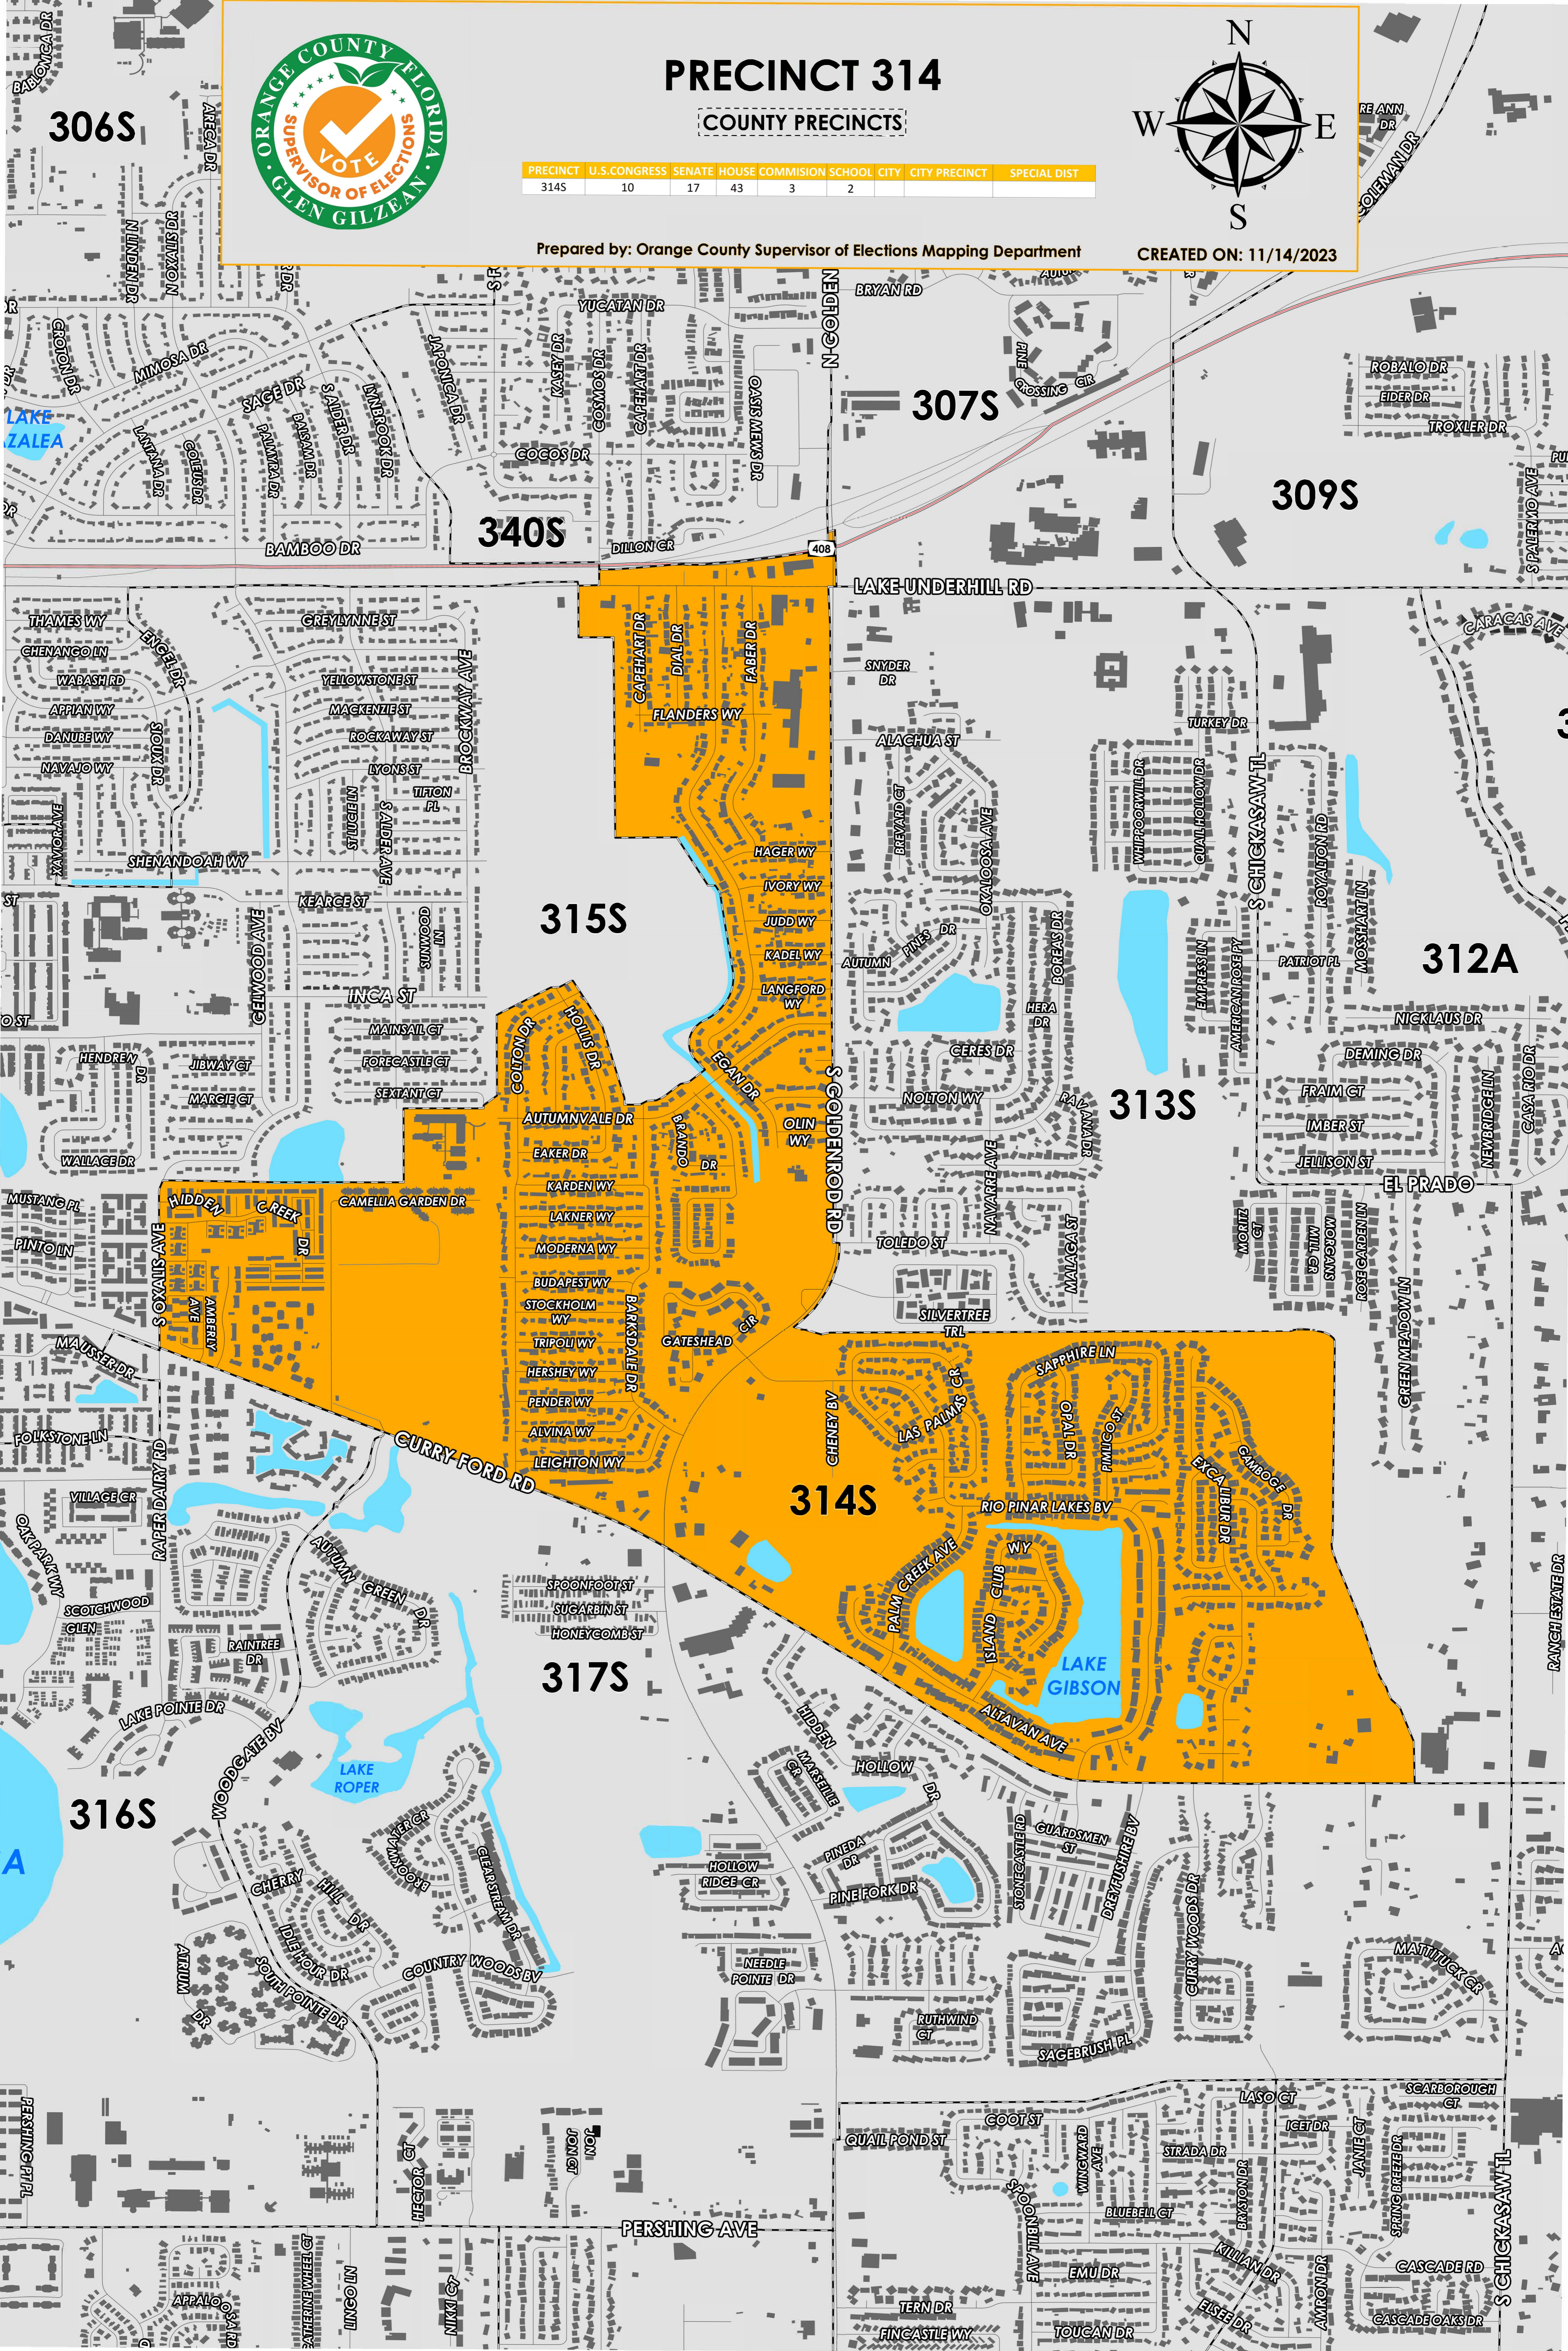

PRECINCT 314

COUNTY PRECINCTS

PRECINCT	U.S. CONGRESS	SENATE	HOUSE COMMISSION	SCHOOL CITY	CITY PRECINCT	SPECIAL DIST
314S	10	17	43	3	2	

Prepared by: Orange County Supervisor of Elections Mapping Department

CREATED ON: 11/14/2023

Precinct 314 (2024) northern boundary follows a road combination north of Sapphire Lane and south of Silvertree Trail and extends along State Road 408. The western boundary follows along west of Capehart Drive, Eagan Drive and Furey Drive and extends west of Columbian Drive. The southern boundary follows Curry Ford Road. The eastern boundary follows east of Excalibur Drive and Gamboge Drive and then extends to South Goldenrod Road.

This map was produced by the Orange County Supervisor of Elections Mapping Department. Additional voter information can be found [on our website](#).