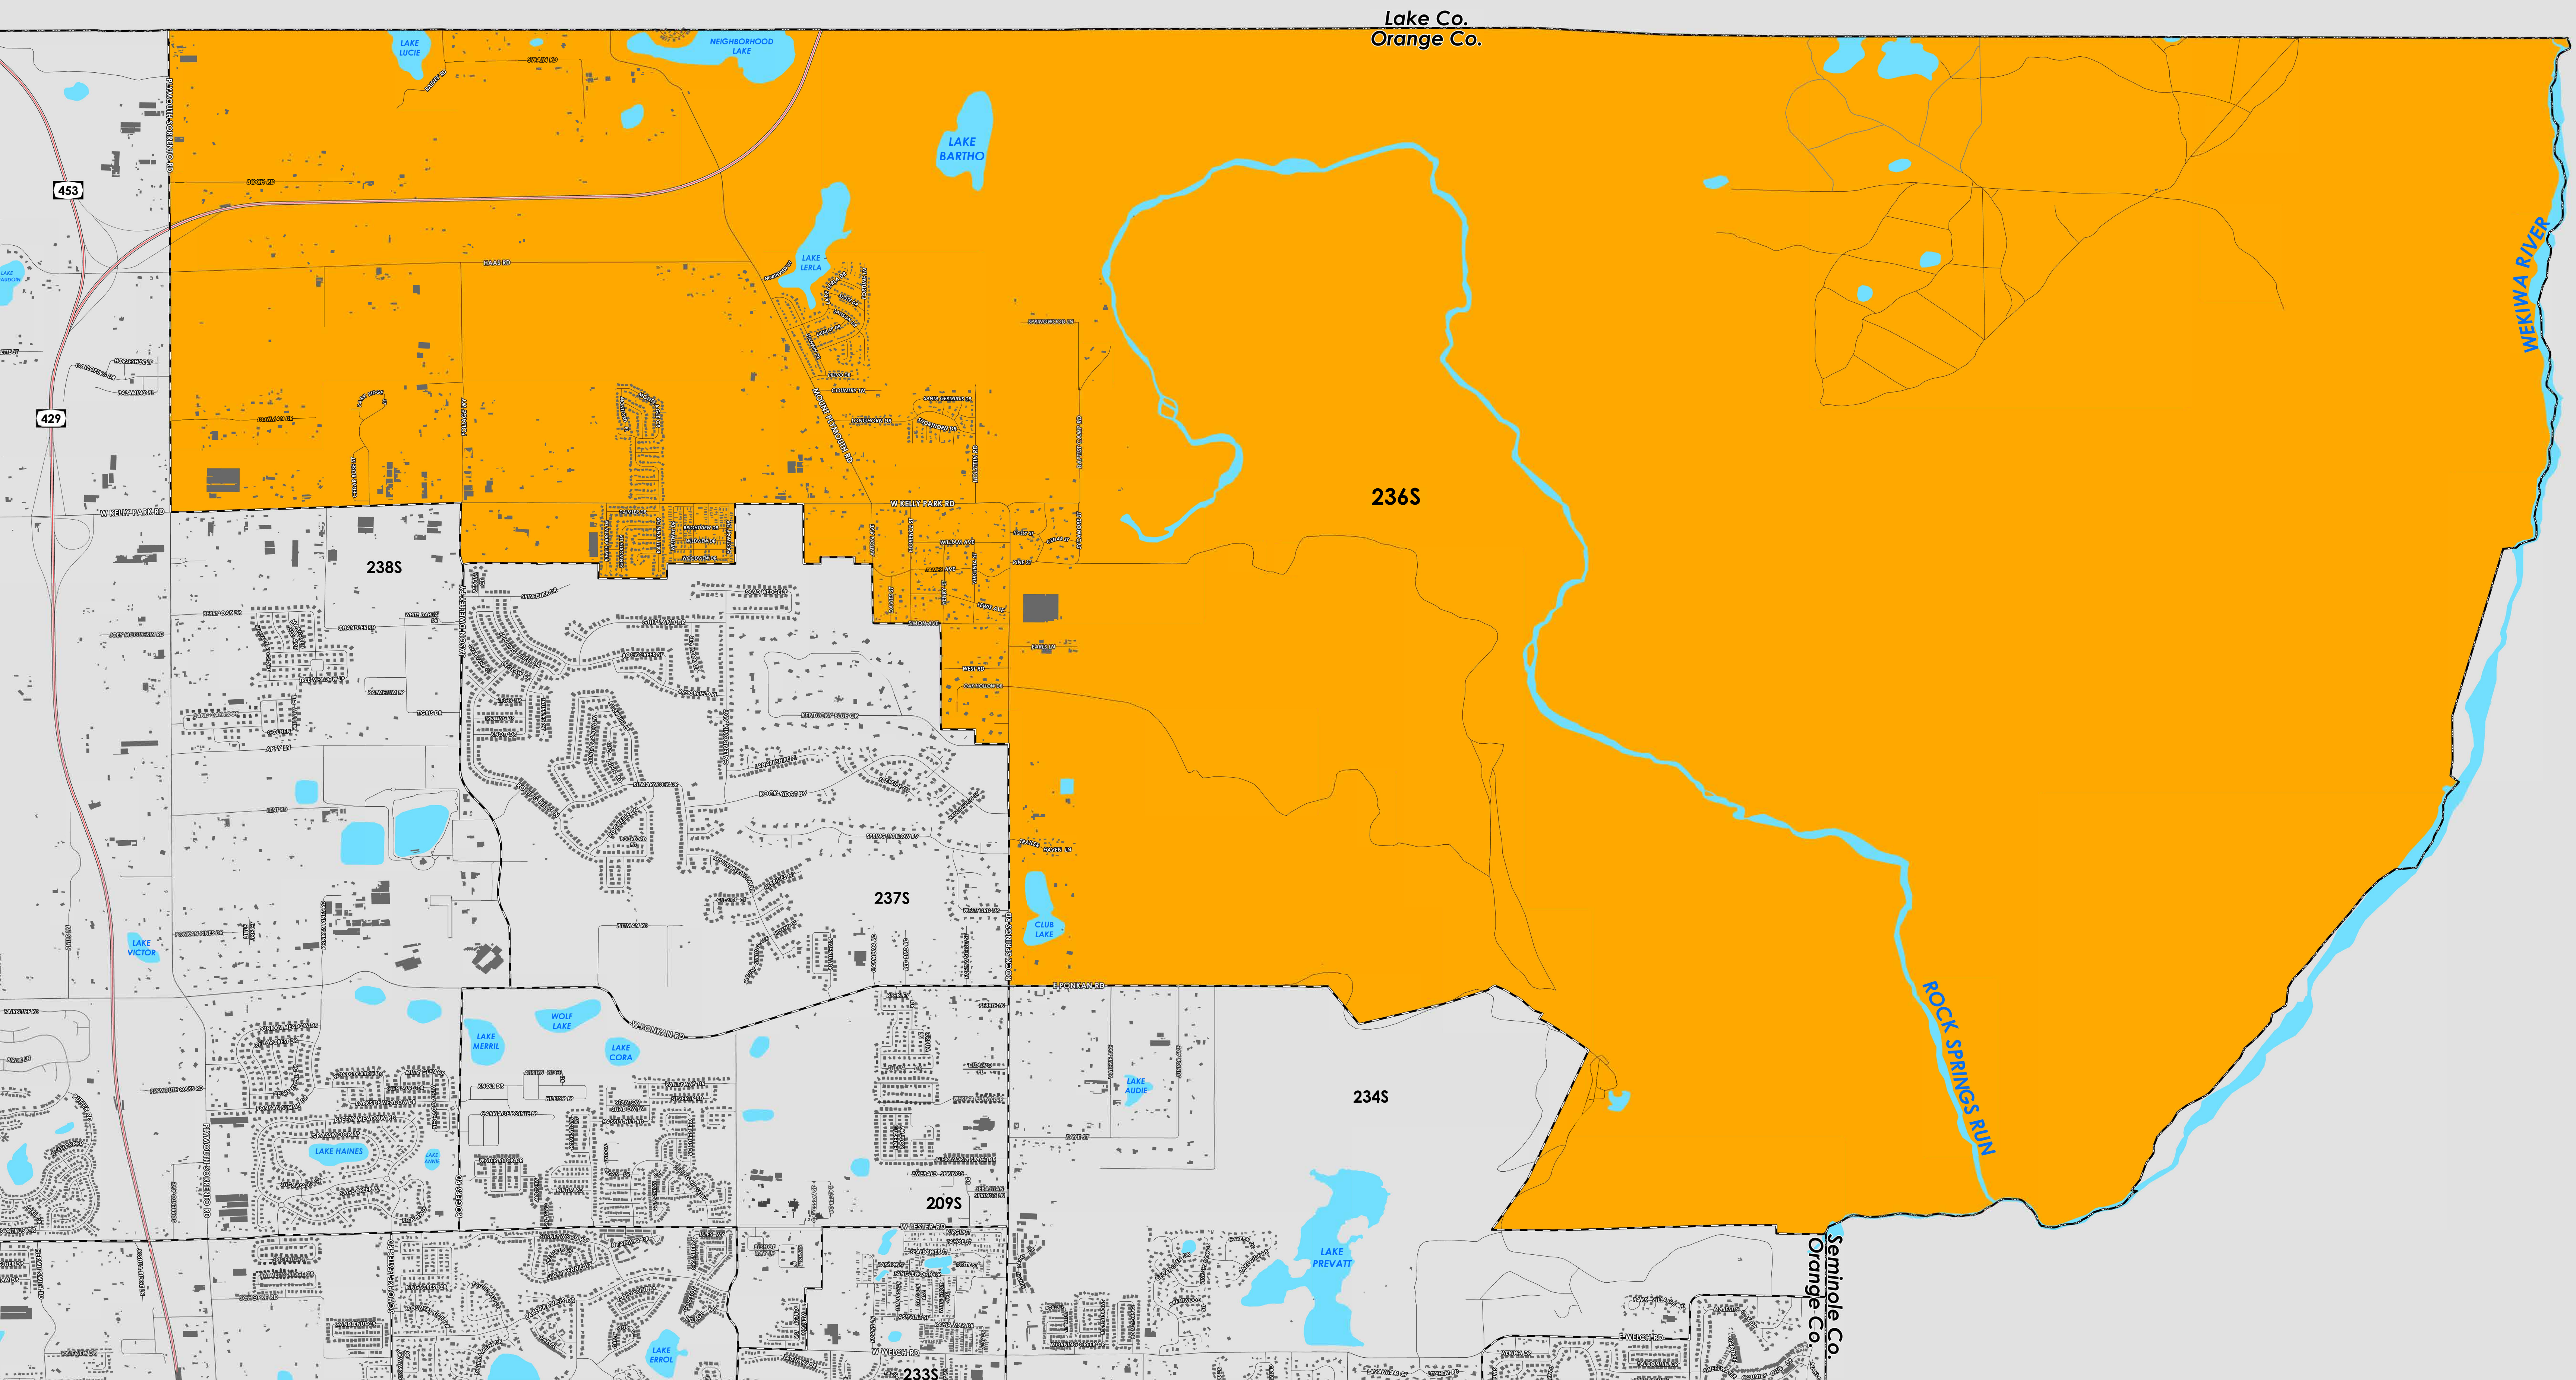

PRECINCT 236

COUNTY PRECINCTS

PRECINCT	U.S. CONGRESS	SENATE	HOUSE COMMISSION	SCHOOL	CITY	CITY PRECINCT	SPECIAL DIST
236S	11	15	39	2	7		

Prepared by: Orange County Supervisor of Elections Mapping Department

CREATED ON: 11/13/2023

Precinct 236 (2024) northern boundary follows along the Lake/Orange County border. The western boundary follows along Plymouth Sorrento Road and then zig zags down to Rock Springs Road. The southern boundary follows along West Kelly Park Road and continues onto East Ponkan Road then extends to the Wekiwa River. The eastern boundary follows along the Wekiwa River.

Precinct 236S is with district assignments of U.S. Congress 11, State Senate 15, State House 39, County Commission 2, and School Board 7.

For more detailed views of other county and municipal precincts, [visit the District and Precinct Maps page](#). For more information about precinct boundaries, contact the [Orange County Supervisor of Elections office](#)

This map was produced by the Orange County Supervisor of Elections Mapping Department. Additional voter information can be found [on our website](#).