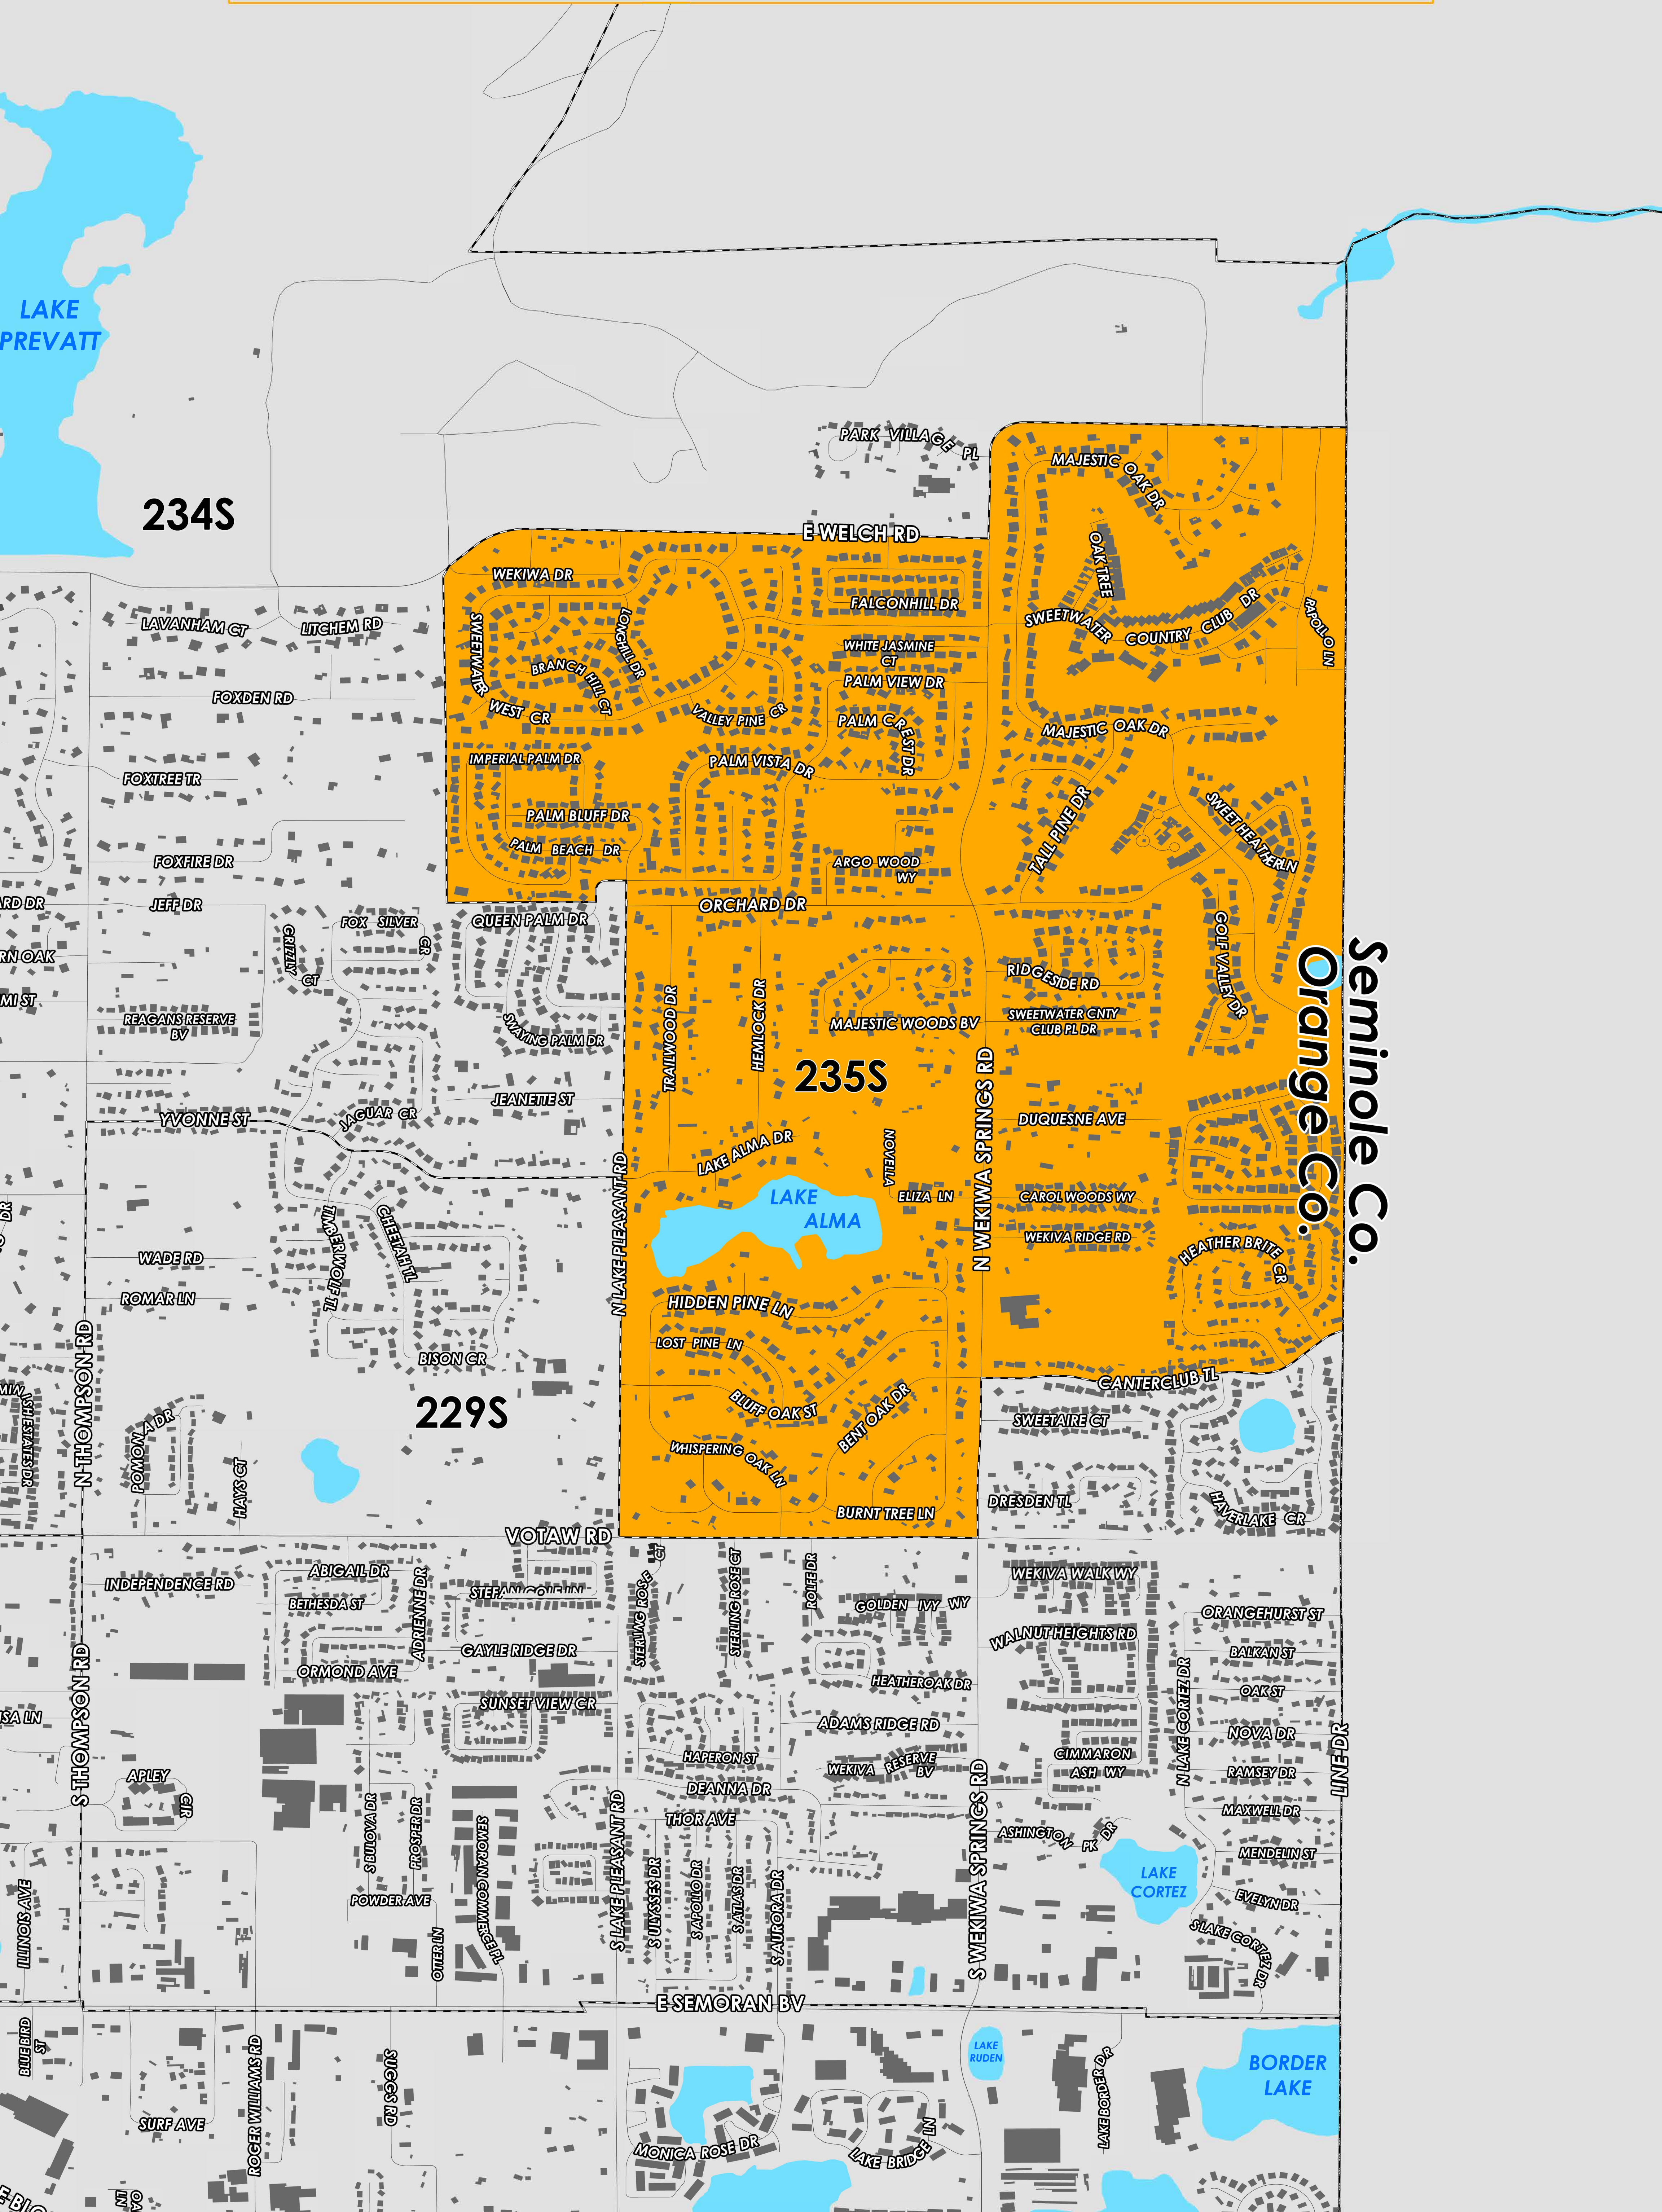

PRECINCT 235

COUNTY PRECINCTS

PRECINCT	U.S. CONGRESS	SENATE	HOUSE	COMMISSION	SCHOOL	CITY	CITY PRECINCT	SPECIAL DIST
235S	11	15	39	2	7			

Prepared by: Orange County Supervisor of Elections Mapping Department

CREATED ON: 11/13/2023

Orange Co. Seminole Co.

Precinct 235 (2024) northern boundary follows along East Welch Road and continues onto North Wekiwa Springs Road. The western boundary follows along North Lake Pleasant Road and continues parallel west of Imperial Palm Drive and Sweetwater West Circle. The southern boundary follows parallel north of Queen Palm Drive and continues to Votaw Road and Canterclub Trail. The eastern boundary follows along the Seminole/Orange County border.

Precinct 235S is with district assignments of U.S. Congress 11, State Senate 15, State House 39, County Commission 2, and School Board 7.

For more detailed views of other county and municipal precincts, [visit the District and Precinct Maps page](#). For more information about precinct boundaries, contact the [Orange County Supervisor of Elections office](#)

This map was produced by the Orange County Supervisor of Elections Mapping Department. Additional voter information can be found [on our website](#).