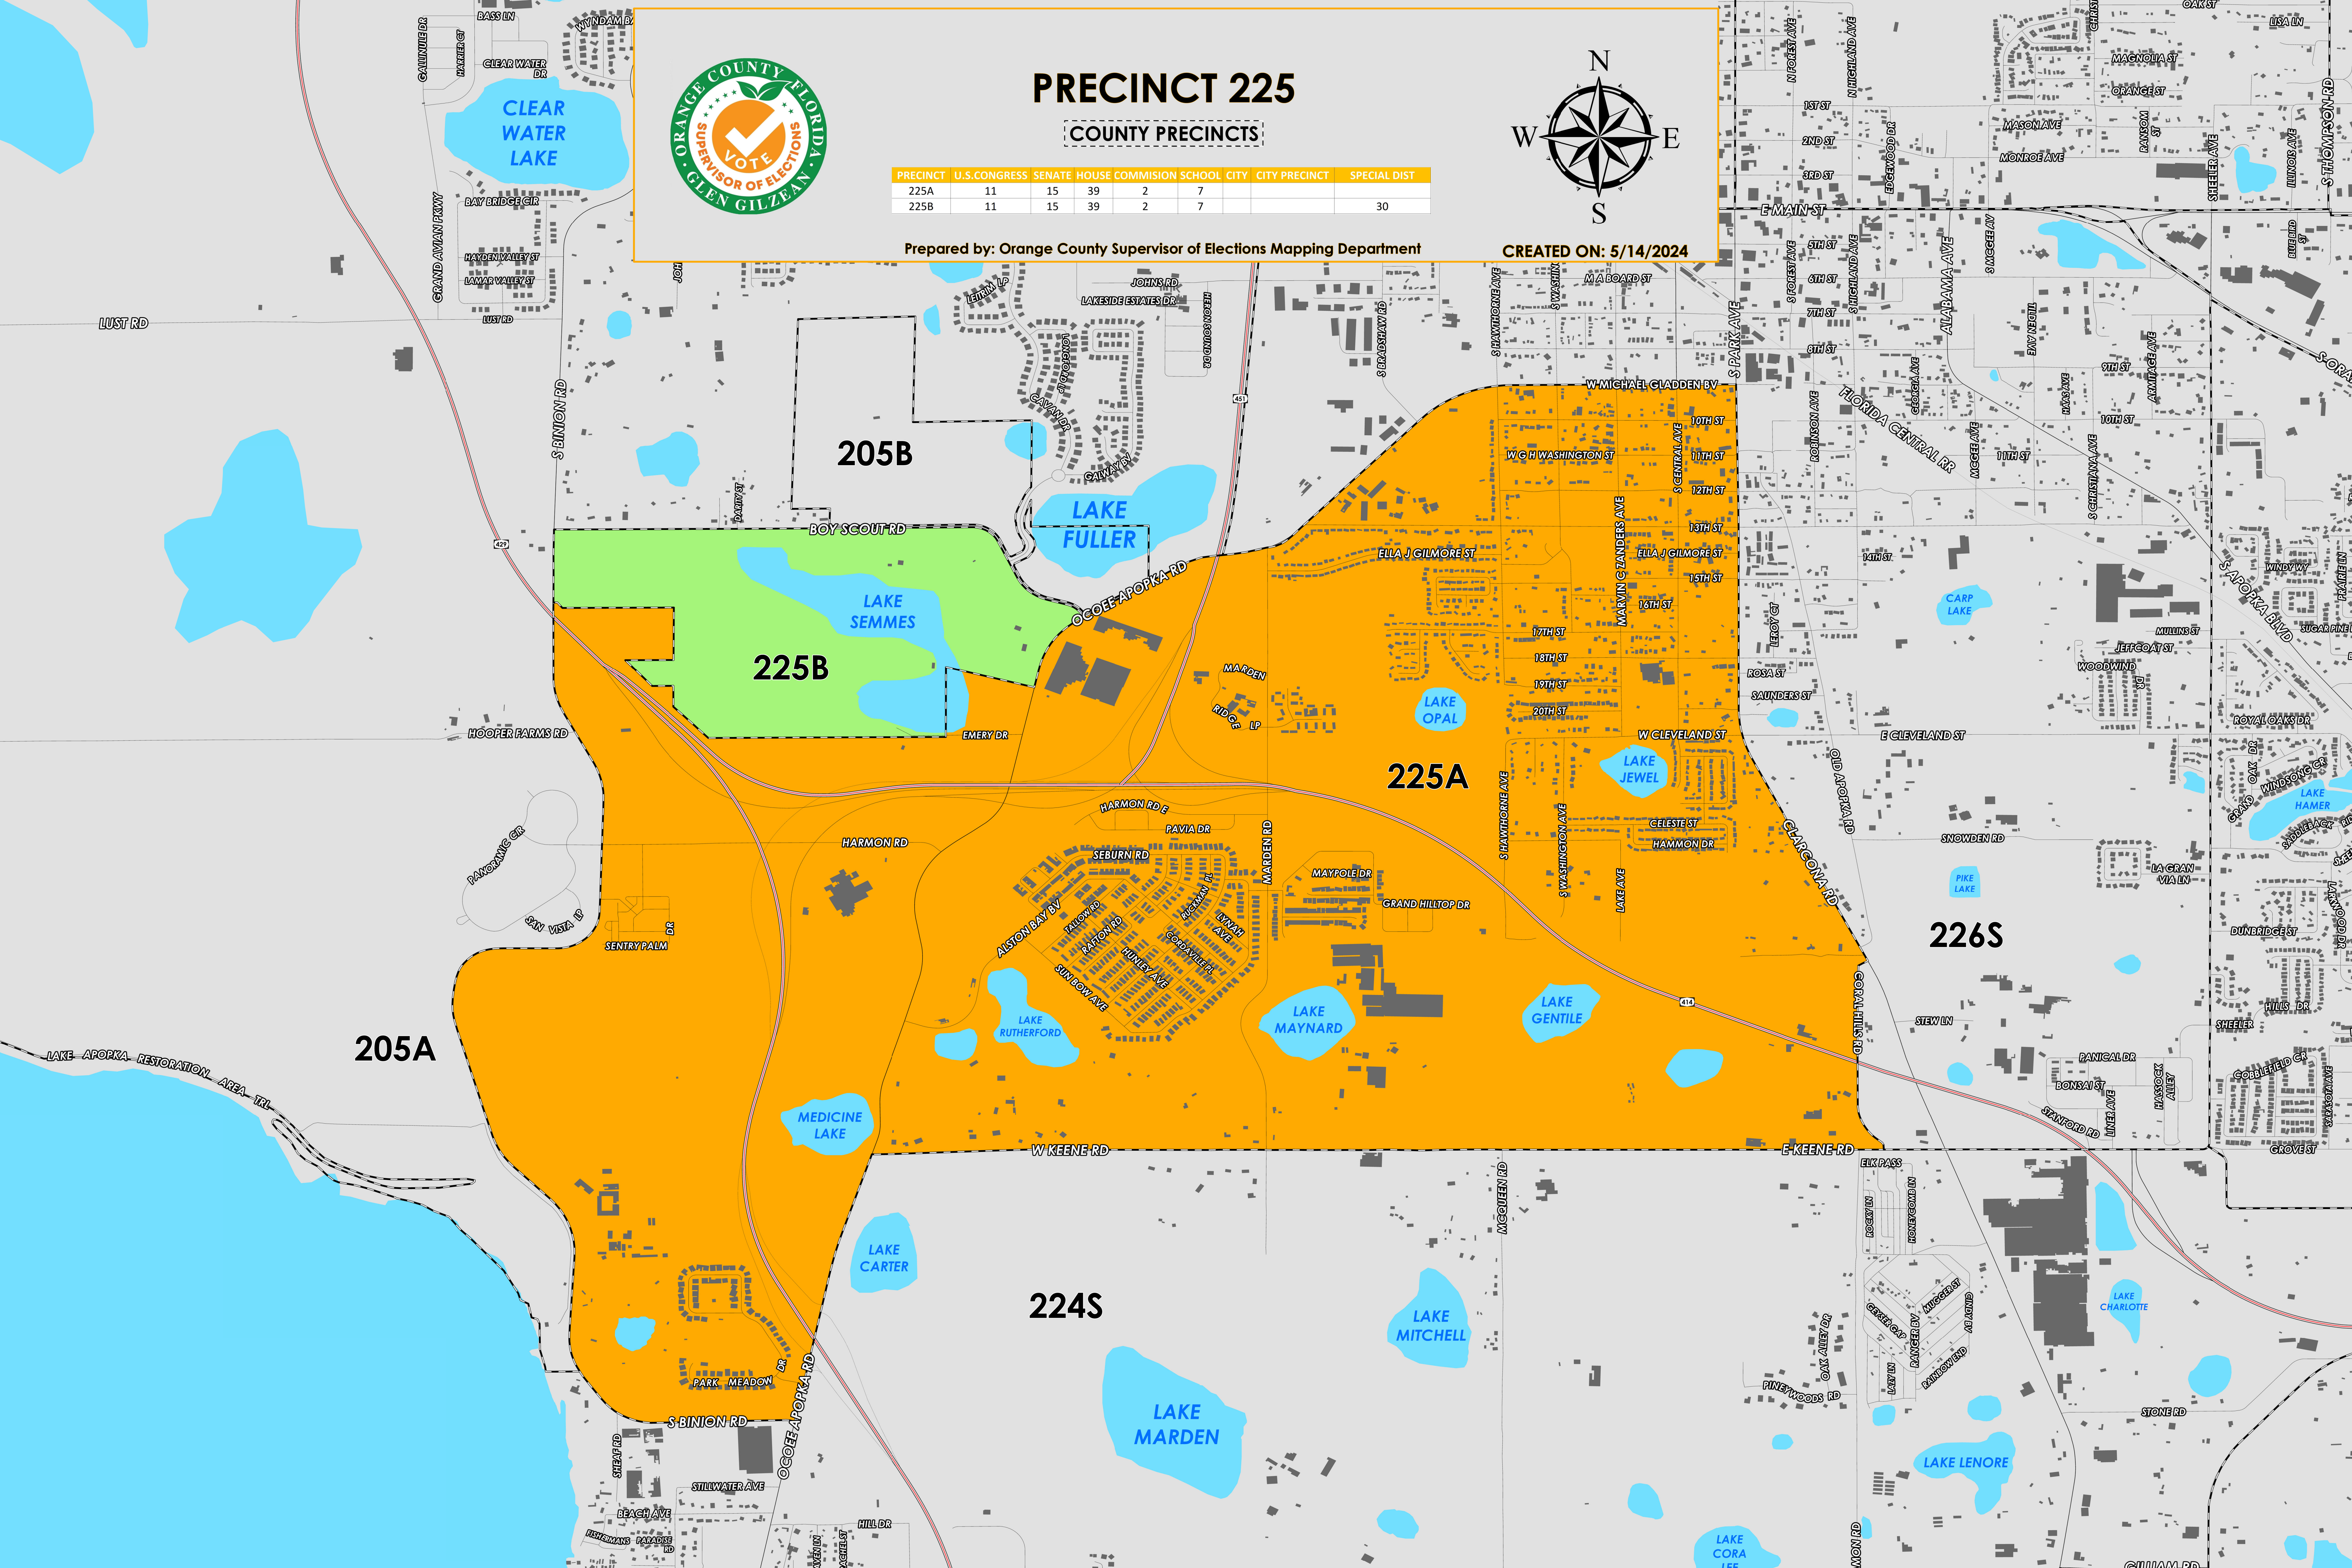

PRECINCT 225

COUNTY PRECINCTS

PRECINCT	U.S. CONGRESS	SENATE	HOUSE COMMISSION	SCHOOL CITY	CITY	CITY PRECINCT	SPECIAL DIST
225A	11	15	39	2	7		
225B	11	15	39	2	7		30

Prepared by: Orange County Supervisor of Elections Mapping Department

CREATED ON: 5/14/2024

Precinct 225 (2024) northern boundary follows along Boy Scout Road and continues onto Ocoee Apopka Road. The western boundary follows along South Binion Road. The southern boundary follows along South Binion Road and continues onto Keene Road, and the eastern boundary follows along Clarcona Road and then continues onto South Park Avenue.

Precinct 225A is with district assignments of U.S. Congress 11, State Senate 15, State House 39, County Commission 2, and School Board 7.

Precinct 225B is with district assignments of U.S. Congress 11, State Senate 15, State House 39, County Commission 2, School Board 7 and Special District 30.

This map was produce by the Orange County Supervisor of Elections Mapping Department. Additional voter information can be found [on our website](#).