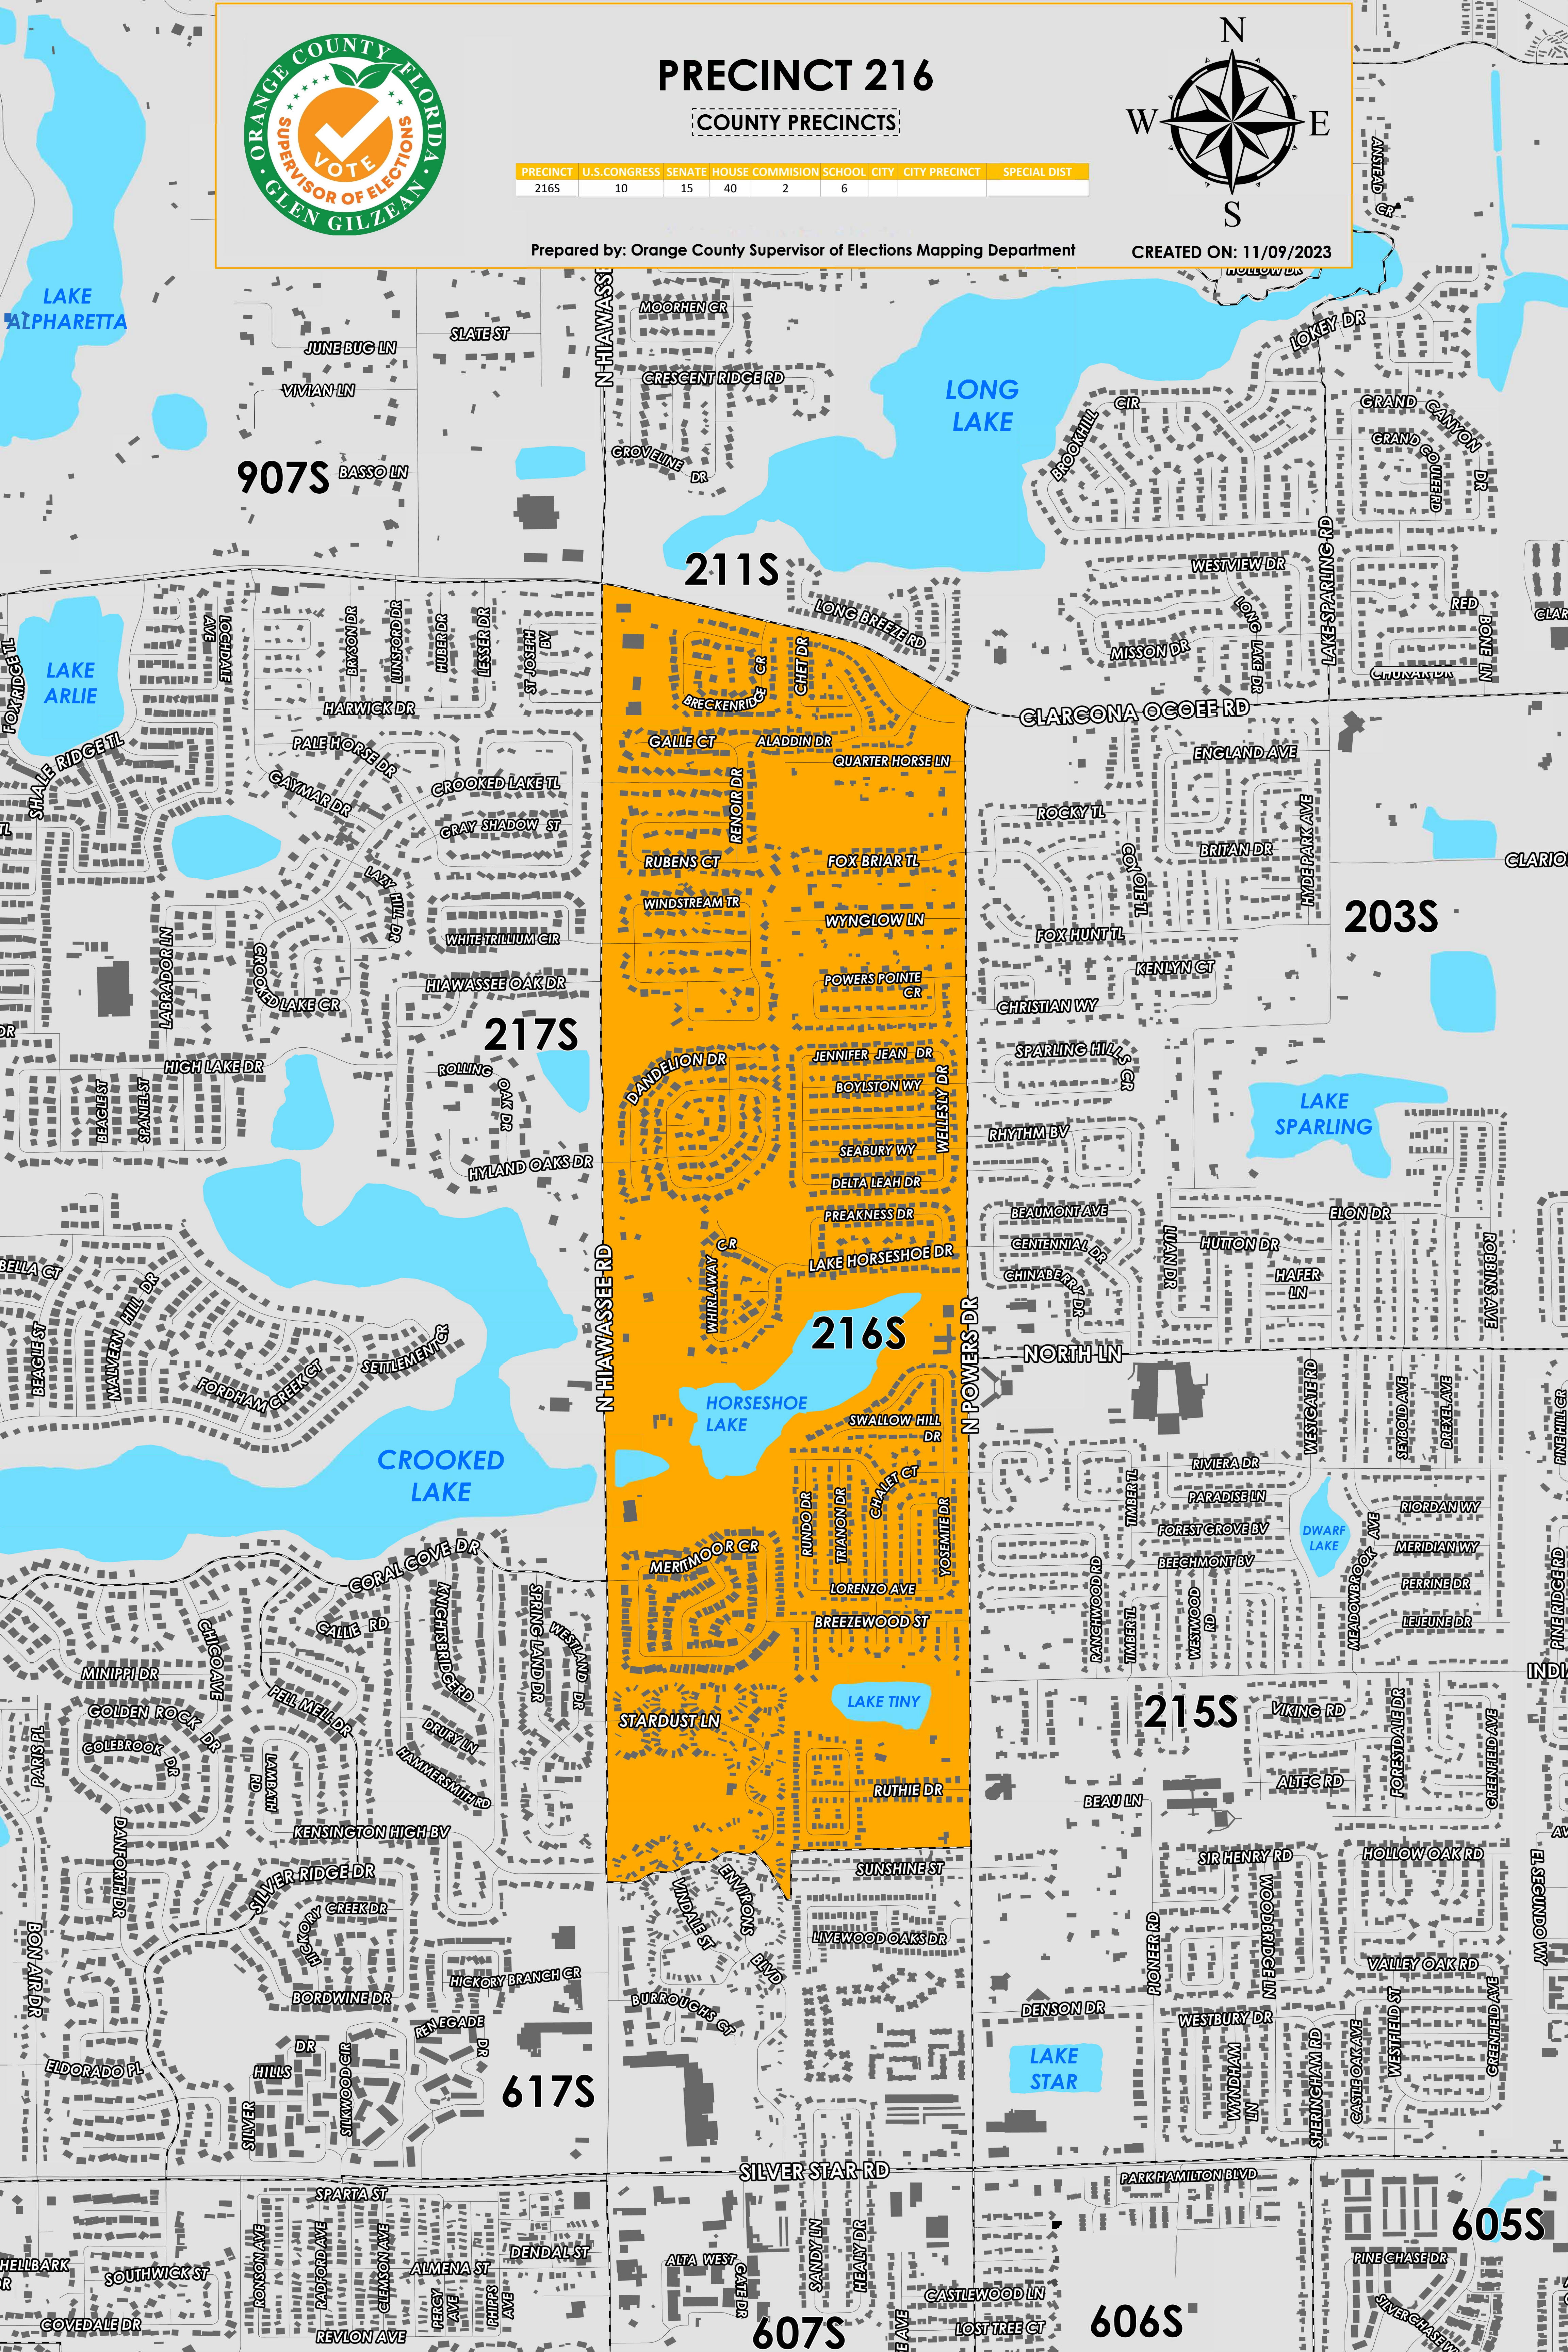

# PRECINCT 216

COUNTY PRECINCTS

PRECINCT	U.S. CONGRESS	SENATE	HOUSE COMMISSION	SCHOOL CITY	CITY PRECINCT	SPECIAL DIST
216S	10	15	40	2	6	

Prepared by: Orange County Supervisor of Elections Mapping Department

CREATED ON: 11/09/2023

Precinct 216 (2024) northern boundary follows along Clarcona Ocoee Road, the western boundary follows along North Hiawassee Road, the southern boundary follows along Stardust Lane and continues parallel just north of Sunshine Street, and the eastern boundary follows along North Powers Drive.

Precinct 216S is with district assignments of U.S. Congress 10, State Senate 15, State House 40, County Commission 2, and School Board 6.

For more detailed views of other county and municipal precincts, [visit the District and Precinct Maps page](#). For more information about precinct boundaries, contact the [Orange County Supervisor of Elections office](#)

This map was produced by the Orange County Supervisor of Elections Mapping Department. Additional voter information can be found [on our website](#).