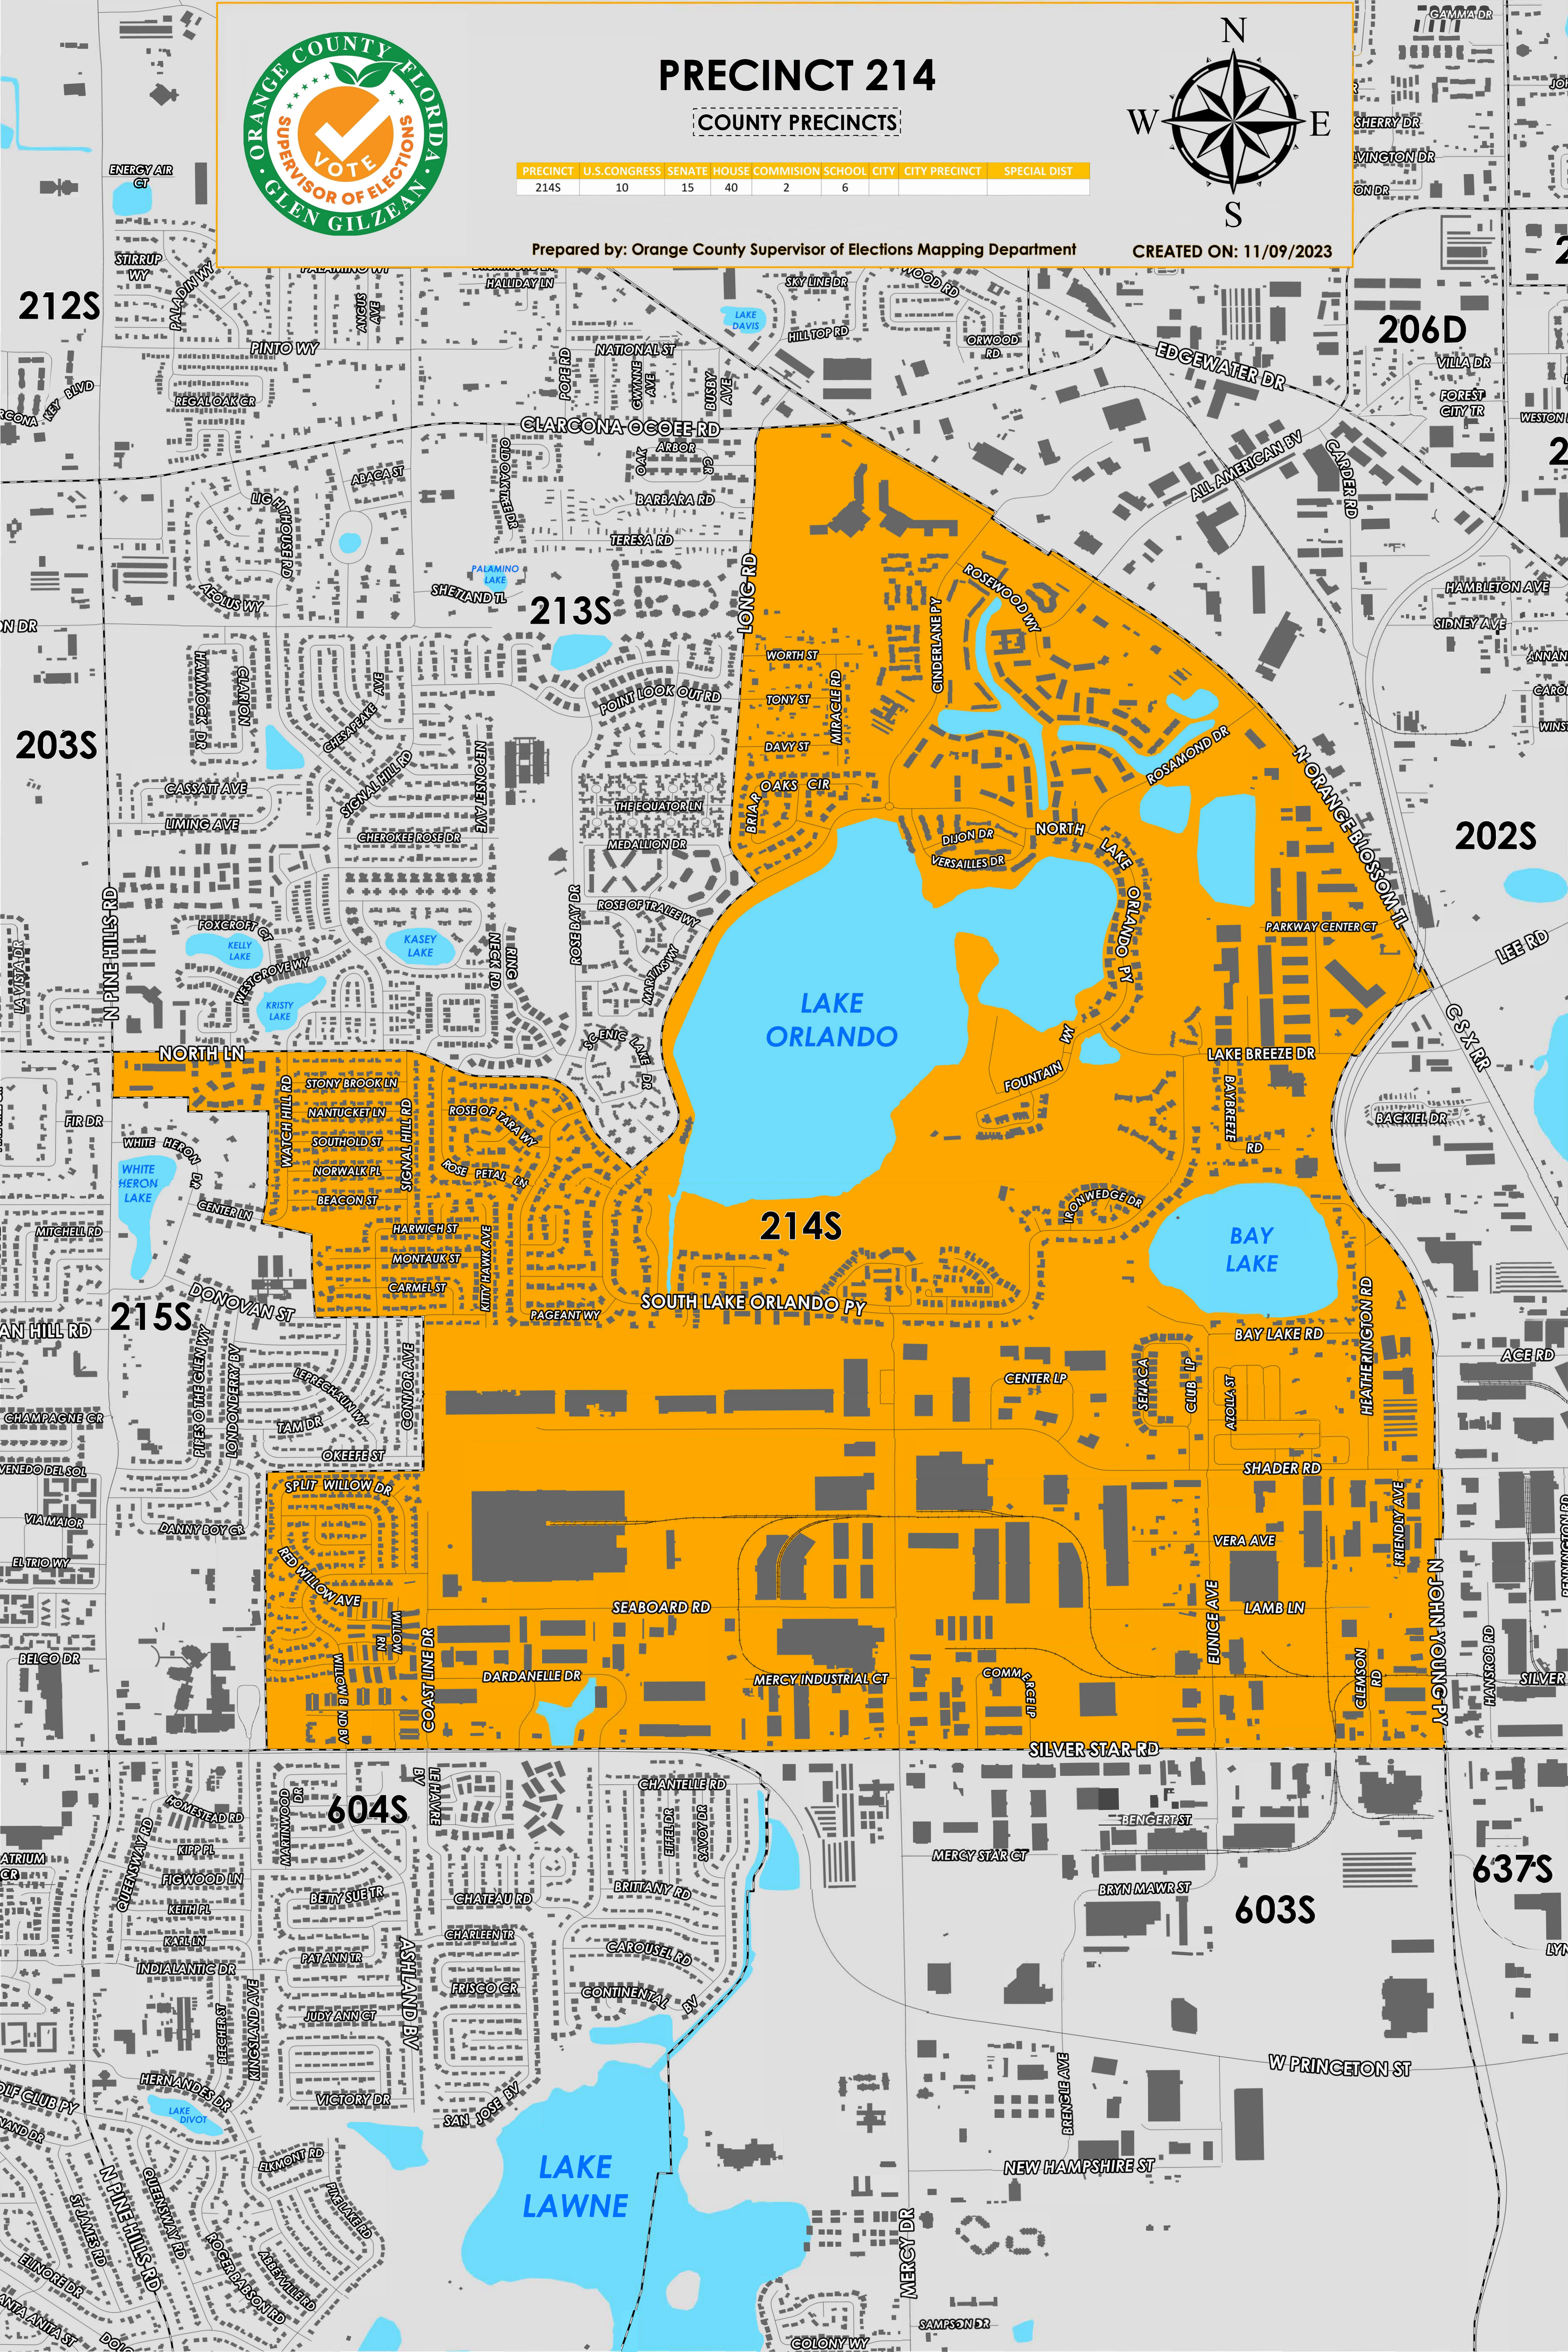

PRECINCT 214

COUNTY PRECINCTS

PRECINCT	U.S. CONGRESS	SENATE	HOUSE COMMISSION	SCHOOL	CITY	CITY PRECINCT	SPECIAL DIST
214S	10	15	40	2	6		

Prepared by: Orange County Supervisor of Elections Mapping Department

CREATED ON: 11/09/2023

Precinct 214 (2024) northern boundary follows along North Lane and extends to Clarcona Ocoee Road, the western boundary follows along Long Road and continues onto South Lake Orlando Parkway and extends to North Pine Hills Road to zig zag down along Watch Hill Road, Conner Avenue and parallel west of Red Willow Avenue and Willow Bend Boulevard. The southern boundary follows along Silver Star Road, and the eastern boundary follows along North John Young Parkway to Lee Road and continues to North Orange Blossom Trail.

Precinct 214S is with district assignments of U.S. Congress 10, State Senate 15, State House 40, County Commission 2, and School Board 6.

For more detailed views of other county and municipal precincts, [visit the District and Precinct Maps page](#). For more information about precinct boundaries, contact the [Orange County Supervisor of Elections office](#)

This map was produced by the Orange County Supervisor of Elections Mapping Department. Additional voter information can be found [on our website](#).