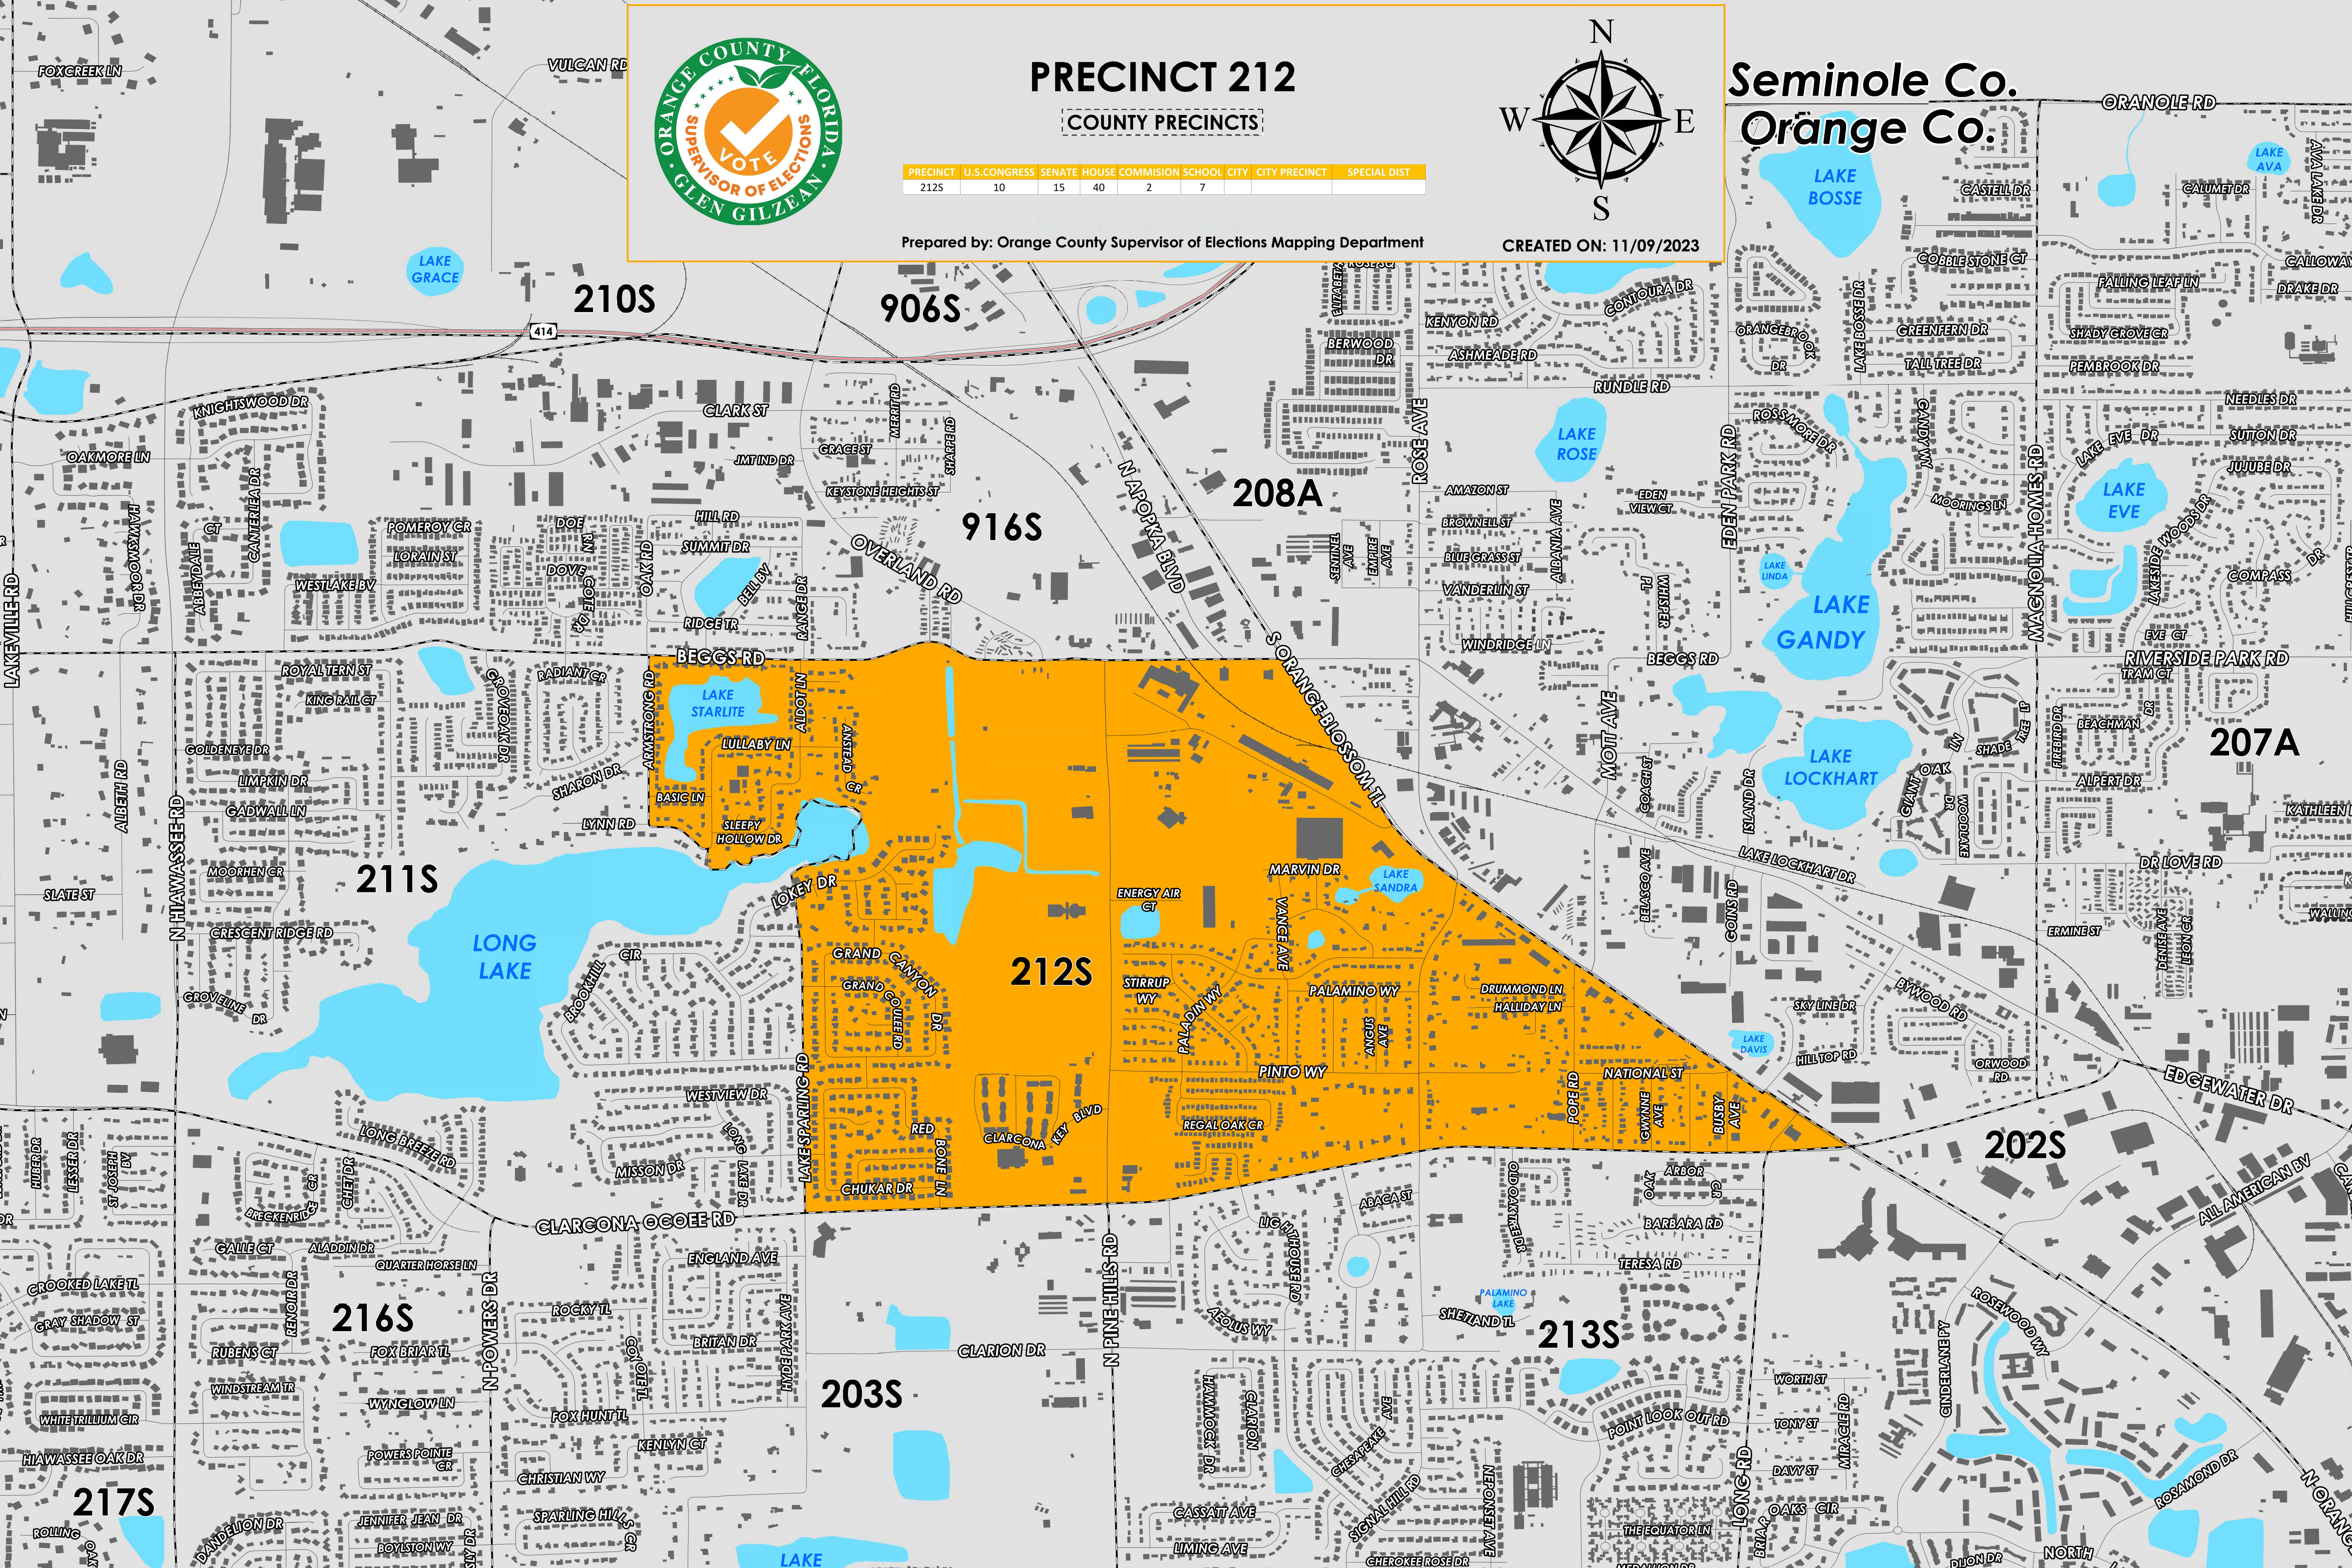

PRECINCT 212

COUNTY PRECINCTS

PRECINCT	U.S. CONGRESS	SENATE	HOUSE	COMMISSION	SCHOOL	CITY	CITY PRECINCT	SPECIAL DIST
212S	10	15	40	2	7			

Prepared by: Orange County Supervisor of Elections Mapping Department

CREATED ON: 11/09/2023

Seminole Co. Orange Co.

Precinct 212 (2024) northern boundary follows along Beggs Road, the western boundary follows along Armstrong Road, around the northeast shore of Long Lake to Lake Sparling Road, the southern boundary follows along Clarcona Ocoee Road, and the eastern boundary follows along North Orange Blossom Trail.

Precinct 212S is with district assignments of U.S. Congress 10, State Senate 15, State House 40, County Commission 2, and School Board 7.

For more detailed views of other county and municipal precincts, [visit the District and Precinct Maps page](#). For more information about precinct boundaries, contact the [Orange County Supervisor of Elections office](#)

This map was produced by the Orange County Supervisor of Elections Mapping Department. Additional voter information can be found [on our website](#).