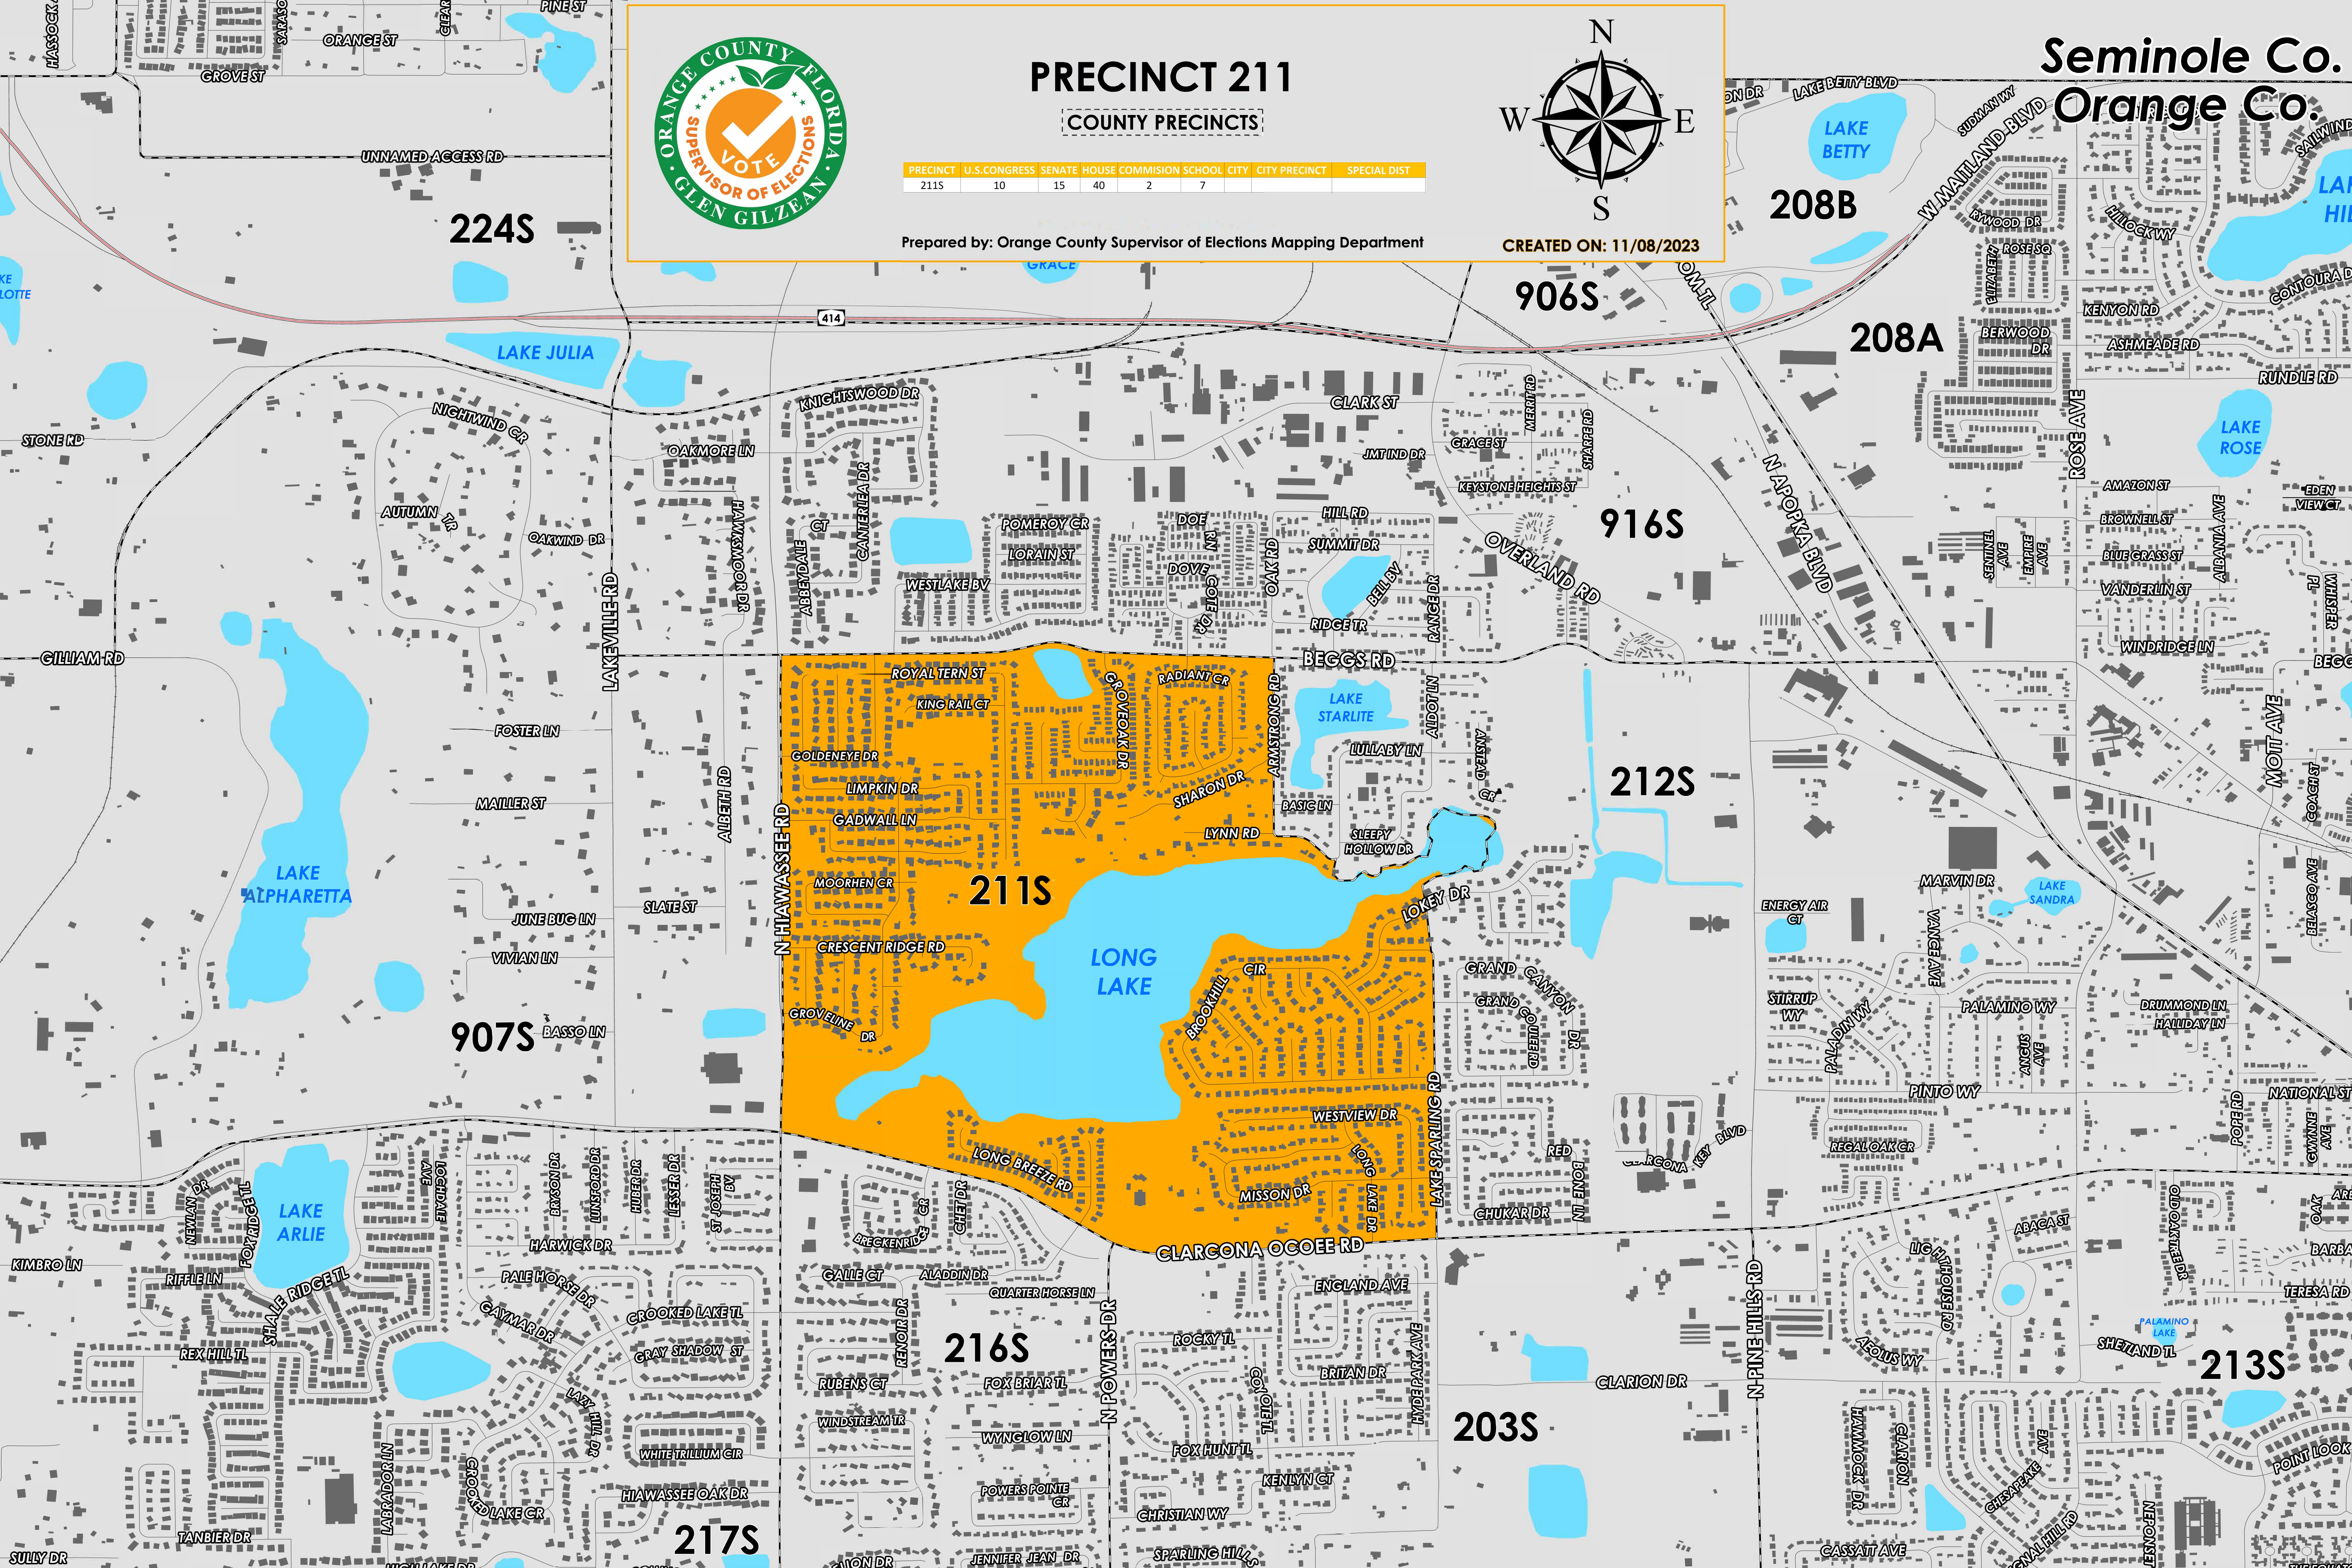

# PRECINCT 211

COUNTY PRECINCTS

PRECINCT	U.S. CONGRESS	SENATE	HOUSE COMMISSION	SCHOOL CITY	CITY PRECINCT	SPECIAL DIST
211S	10	15	40	2	7	

Prepared by: Orange County Supervisor of Elections Mapping Department

# Seminole Co. Orange Co.

Precinct 211 (2024) northern boundary follows along Beggs Road, the western boundary follows along North Hiawassee Road, the southern boundary follows along Clarcona Ocoee Road, and the eastern boundary follows along Lake Sparling Road, around the northeast shore of Long Lake to Armstrong Road.

Precinct 211S is with district assignments of U.S. Congress 10, State Senate 15, State House 40, County Commission 2, and School Board 7.

For more detailed views of other county and municipal precincts, [visit the District and Precinct Maps page](#). For more information about precinct boundaries, contact the [Orange County Supervisor of Elections office](#)