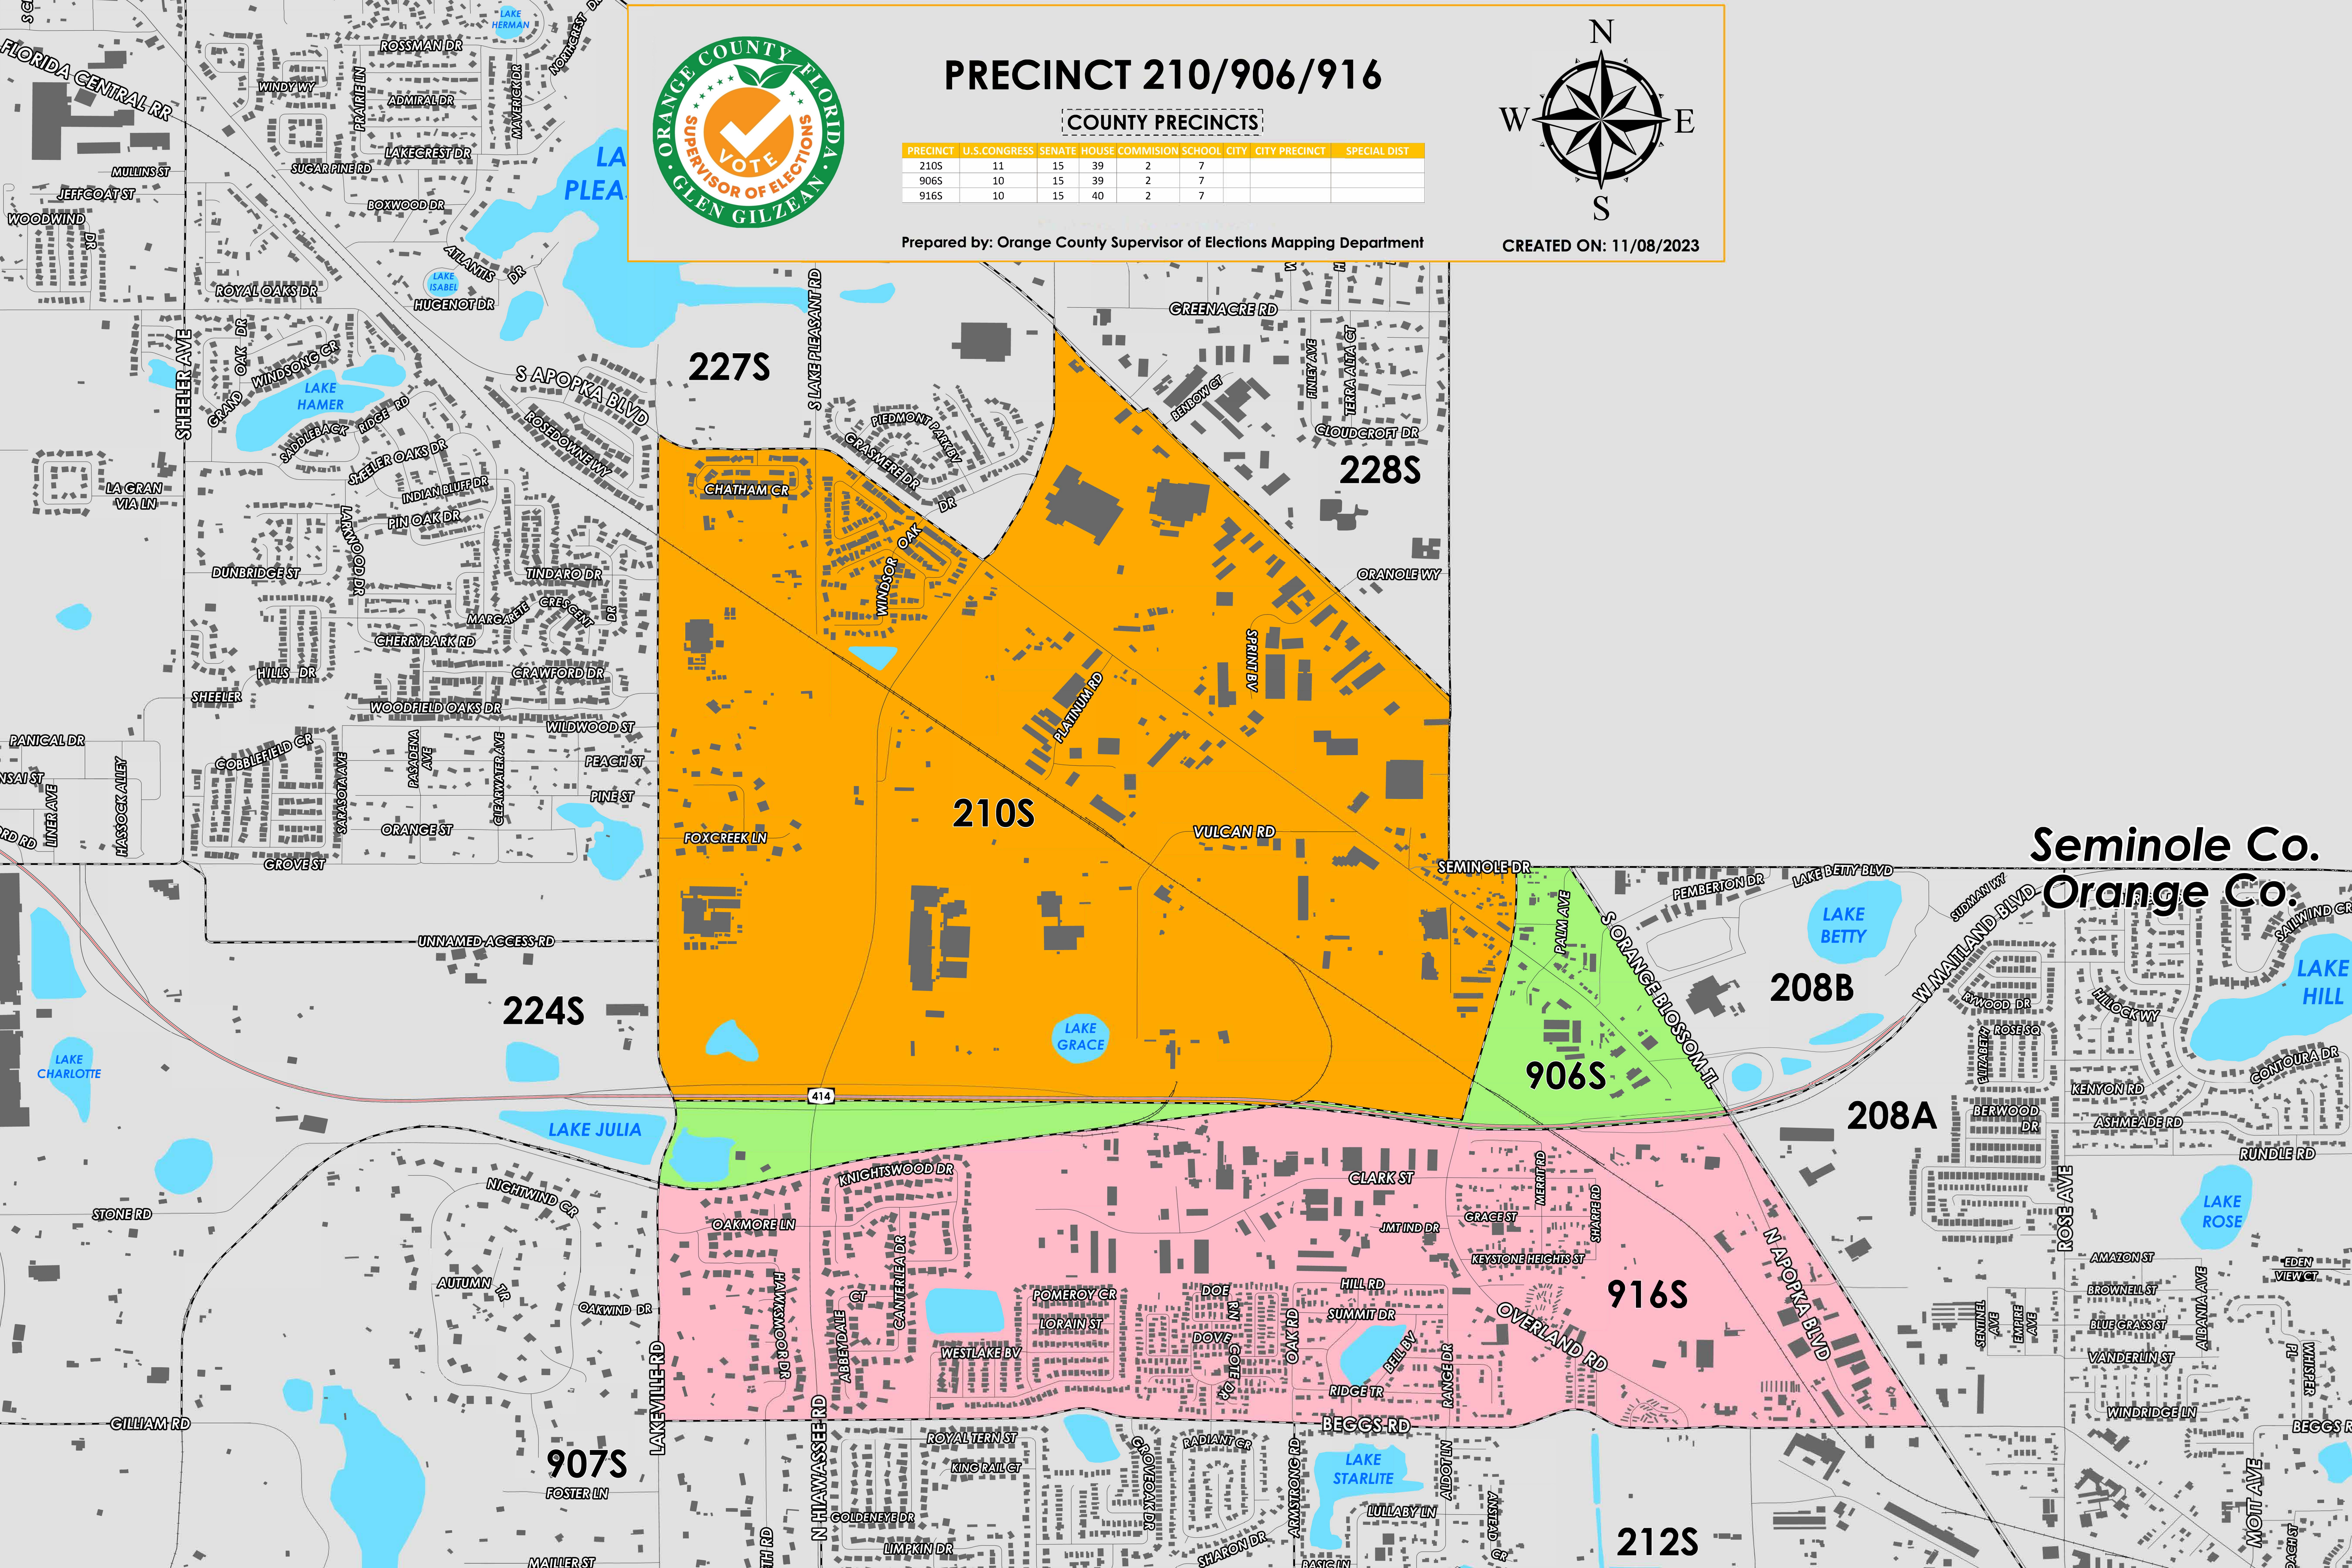

PRECINCT 210/906/916

COUNTY PRECINCTS

PRECINCT	U.S. CONGRESS	SENATE	HOUSE COMMISSION	SCHOOL	CITY	CITY PRECINCT	SPECIAL DIST
210S	11	15	39	2	7		
906S	10	15	39	2	7		
916S	10	15	40	2	7		

Prepared by: Orange County Supervisor of Elections Mapping Department

CREATED ON: 11/08/2023

Seminole Co.
Orange Co.

212S

Precinct 210 (2024) northern boundary follows along a road combination from South Apopka Boulevard to Piedmont Wekiwa Road and extends to South Orange Blossom Trail. The western boundary follows along Lakeville Road. The southern boundary follows along Stone Road to West Maitland Boulevard. The eastern boundary follows along Morrison Boulevard and extends parallel along Palm Avenue and stops at West Maitland Boulevard.

Precinct 906 (2024) northern boundary follows along Seminole Drive, western boundary follows parallel along Palm Avenue, southern boundary follows along West Maitland Boulevard and the eastern boundary follows along North Orange Blossom Trail.

Precinct 916 (2024) northern boundary follows along West Maitland Boulevard, western boundary follows along Lakeville Road, southern boundary follows along Beggs Road and the eastern boundary follows North Orange Blossom Trail.