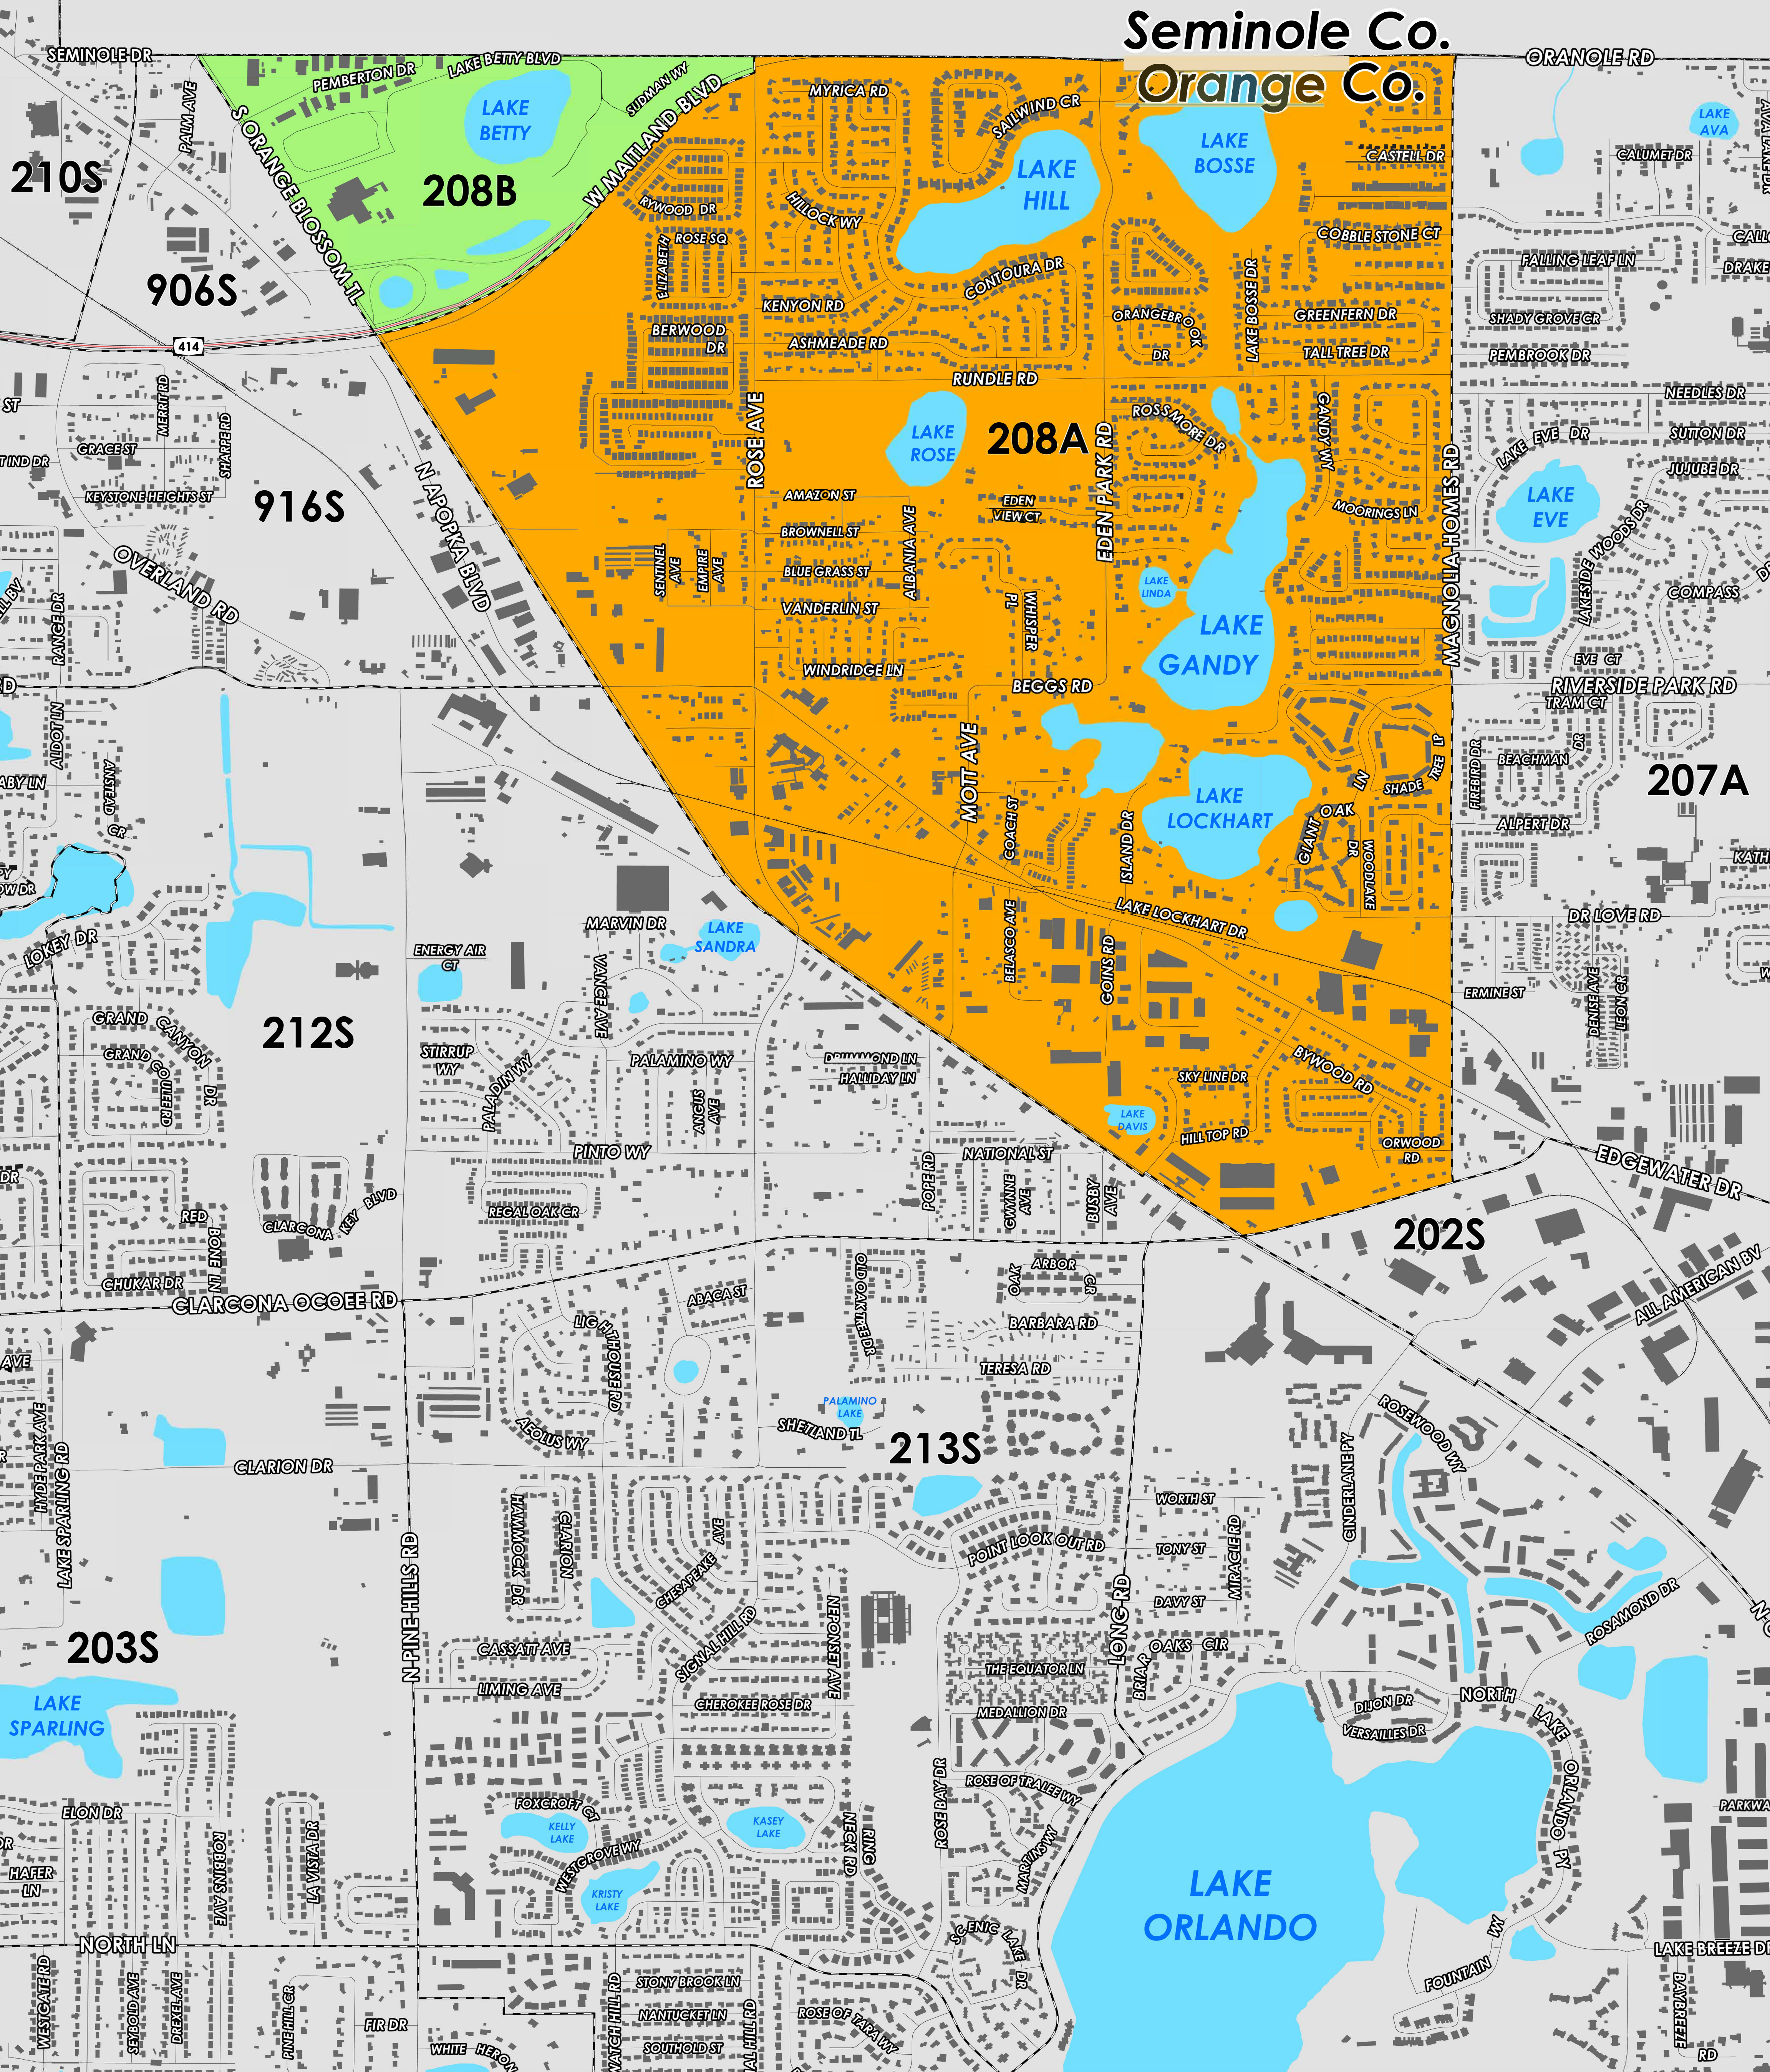

# PRECINCT 208

COUNTY PRECINCTS

PRECINCT	U.S. CONGRESS	SENATE	HOUSE	COMMISSION	SCHOOL	CITY	CITY PRECINCT	SPECIAL DIST
208A	10	15	40	2	7			
208B	10	15	39	2	7			

Prepared by: Orange County Supervisor of Elections Mapping Department

CREATED ON: 11/07/2023

Precinct 208 (2024) northern boundary follows along West Maitland Boulevard and Seminole/Orange County border, the western boundary follows along Orange Blossom Trail, the southern boundary follows along Clarcona Ocoee Road, and the eastern boundary follows along Magnolia Homes Road.

Precinct 208 contains sub precincts of:

208A is with district assignments of U.S. Congress 10, State Senate 15, State House 40, County Commission 2, and School Board 7.

208B is with district assignments of U.S. Congress 10, State Senate 15, State House 39, County Commission 2, and School Board 7.

This map was produced by the Orange County Supervisor of Elections Mapping Department. Additional voter information can be found [on our website](#).