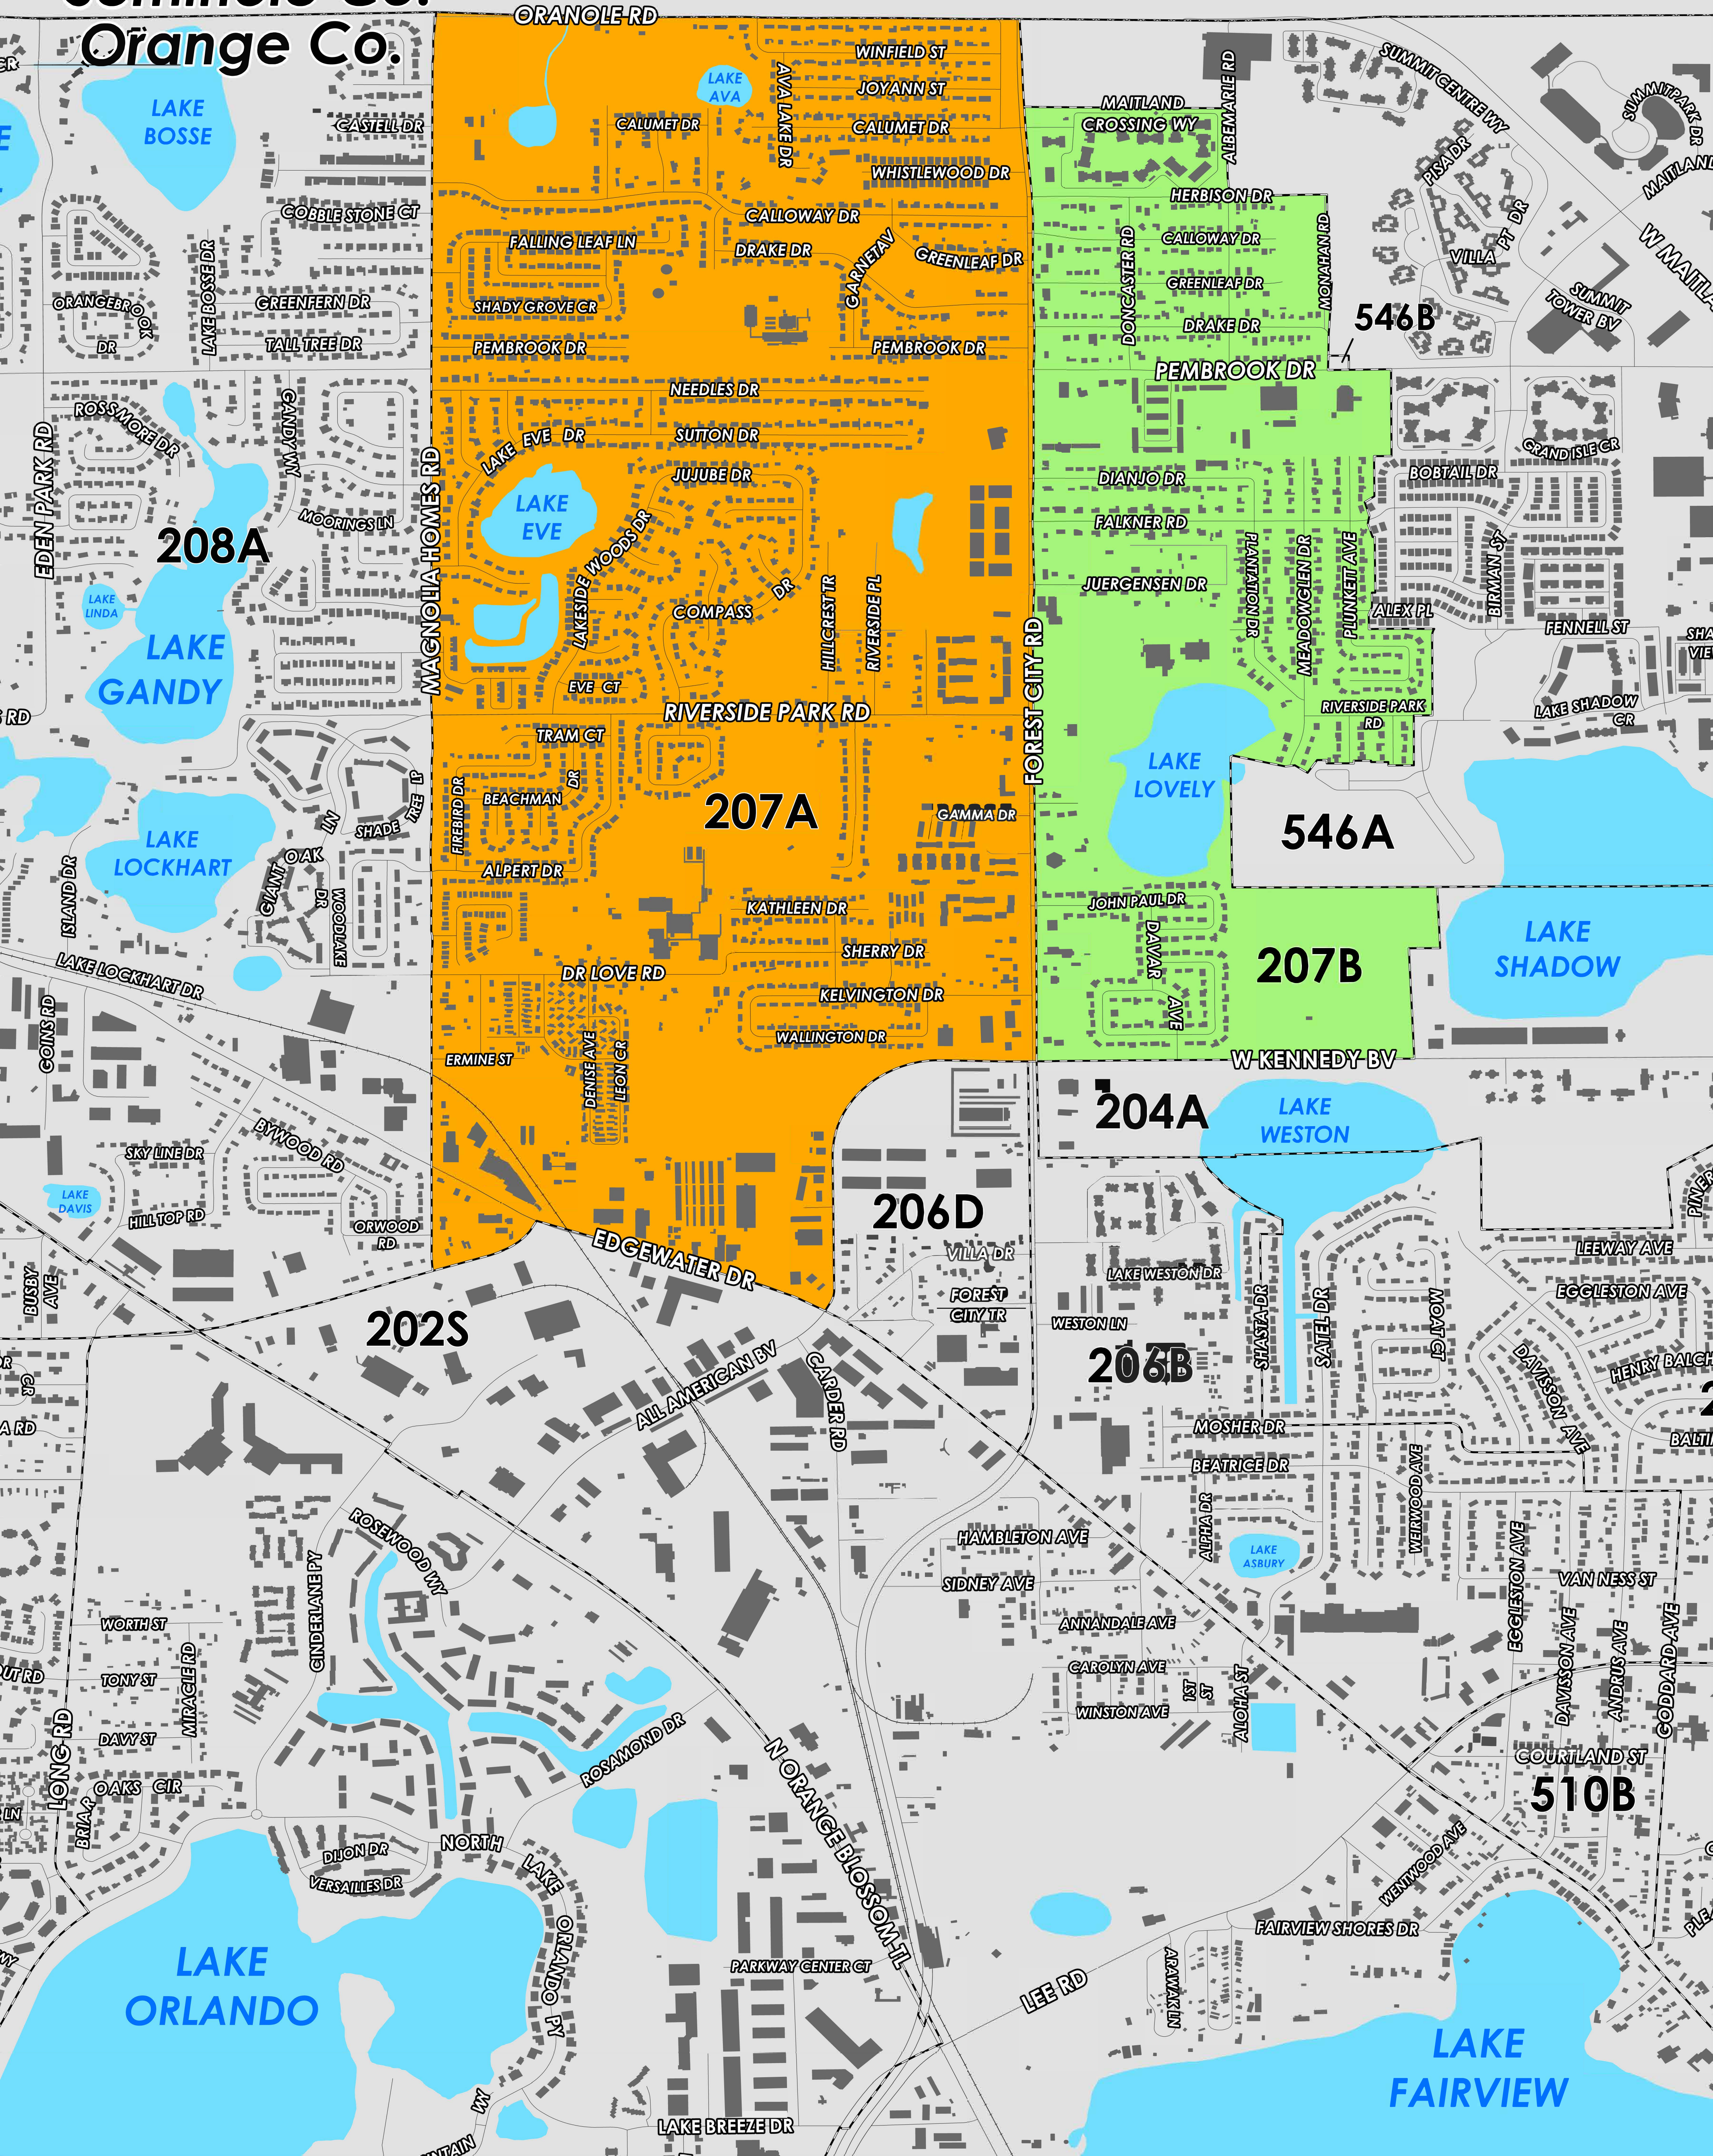

PRECINCT 207

COUNTY PRECINCTS

PRECINCT	U.S. CONGRESS	SENATE	HOUSE	COMMISSION	SCHOOL	CITY	CITY PRECINCT	SPECIAL DIST
207A	10	15	40	2	7			
207B	10	10	40	2	6			

Prepared by: Orange County Supervisor of Elections Mapping Department

CREATED ON: 11/07/2023

Seminole Co. Orange Co.

Precinct 207 (2024) northern boundary follows along Oranole Road and continues parallel north of Maitland Crossing Way to Herbison Drive. The western boundary follows along Magnolia Homes Road, the southern boundary follows along a road combination from Clarcona Ocoee Road, Edgewater Drive to All American Boulevard and West Kennedy Boulevard. The eastern boundary starts just west of Lake Shadow, through east of Lake Lovely and continues parallel east of Avonwood Court, Plunkett Avenue, Monahan Road and along Albemarle Road.

Precinct 207 contains sub precincts of:

207A is with district assignments of U.S. Congress 10, State Senate 15, State House 40, County Commission 2, and School Board 7.

207B is with district assignments of U.S. Congress 10, State Senate 10, State House 40, County Commission 2, and School Board 6.

This map was produced by the Orange County Supervisor of Elections Mapping Department. Additional voter information can be found [on our website](#).