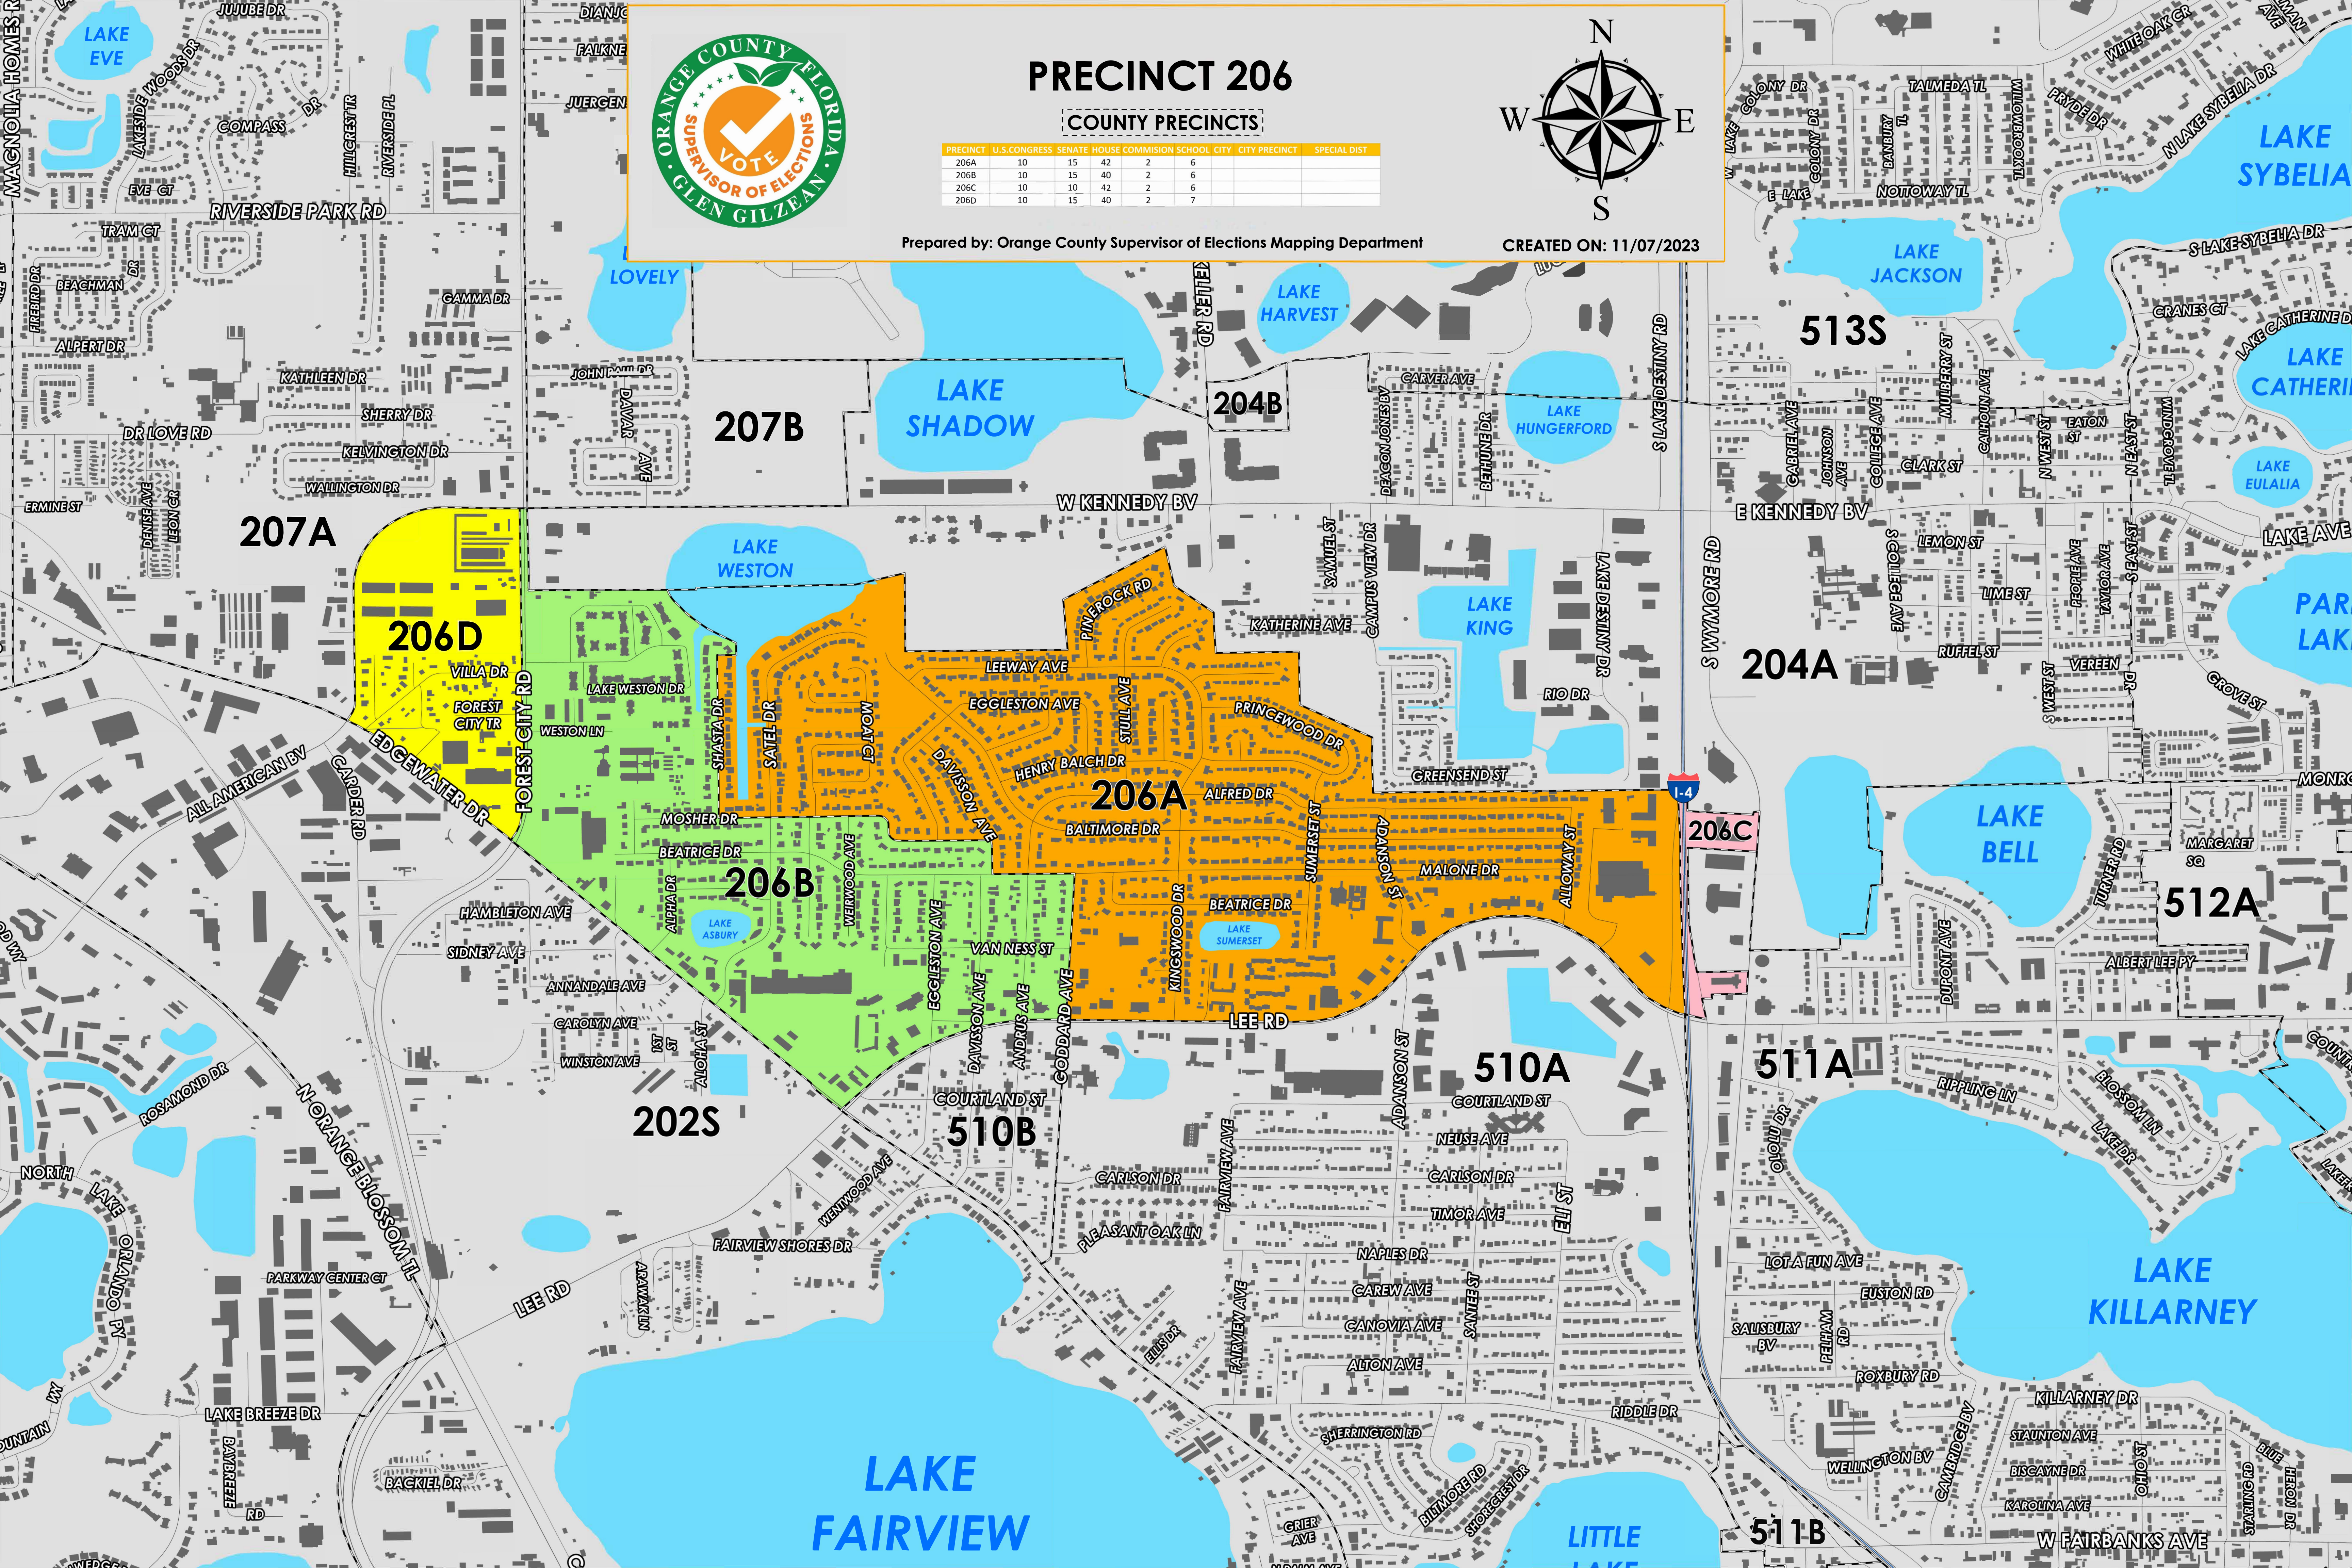

PRECINCT 206

COUNTY PRECINCTS

PRECINCT	U.S. CONGRESS	SENATE	HOUSE COMMISSION	SCHOOL	CITY	CITY PRECINCT	SPECIAL DIST
206A	10	15	42	2	6		
206B	10	15	40	2	6		
206C	10	10	42	2	6		
206D	10	15	40	2	7		

Prepared by: Orange County Supervisor of Elections Mapping Department

CREATED ON: 11/07/2023

Precinct 206 (2024) northern boundary follows a section of All American Boulevard then continues parallel north of Weston Pointe Drive, Leeway Avenue, Leeway Court, Princewood Drive and Alfred Drive. The western boundary follows along All American Boulevard, the southern boundary follows along Edgewater Drive and continues onto Lee Road, and the eastern boundary follows along sections of Interstate 4 and North Wymore Road.

Precinct 206 contains sub precincts of:

206A is with district assignments of U.S. Congress 10, State Senate 15, State House 42, County Commission 2, and School Board 6.

206B is with district assignments of U.S. Congress 10, State Senate 15, State House 40, County Commission 2, and School Board 6.

206C is with district assignments of U.S. Congress 10, State Senate 10, State House 42, County Commission 2, and School Board 6.

206D is with district assignments of U.S. Congress 10, State Senate 15, State House 40, County Commission 2, and School Board 7.