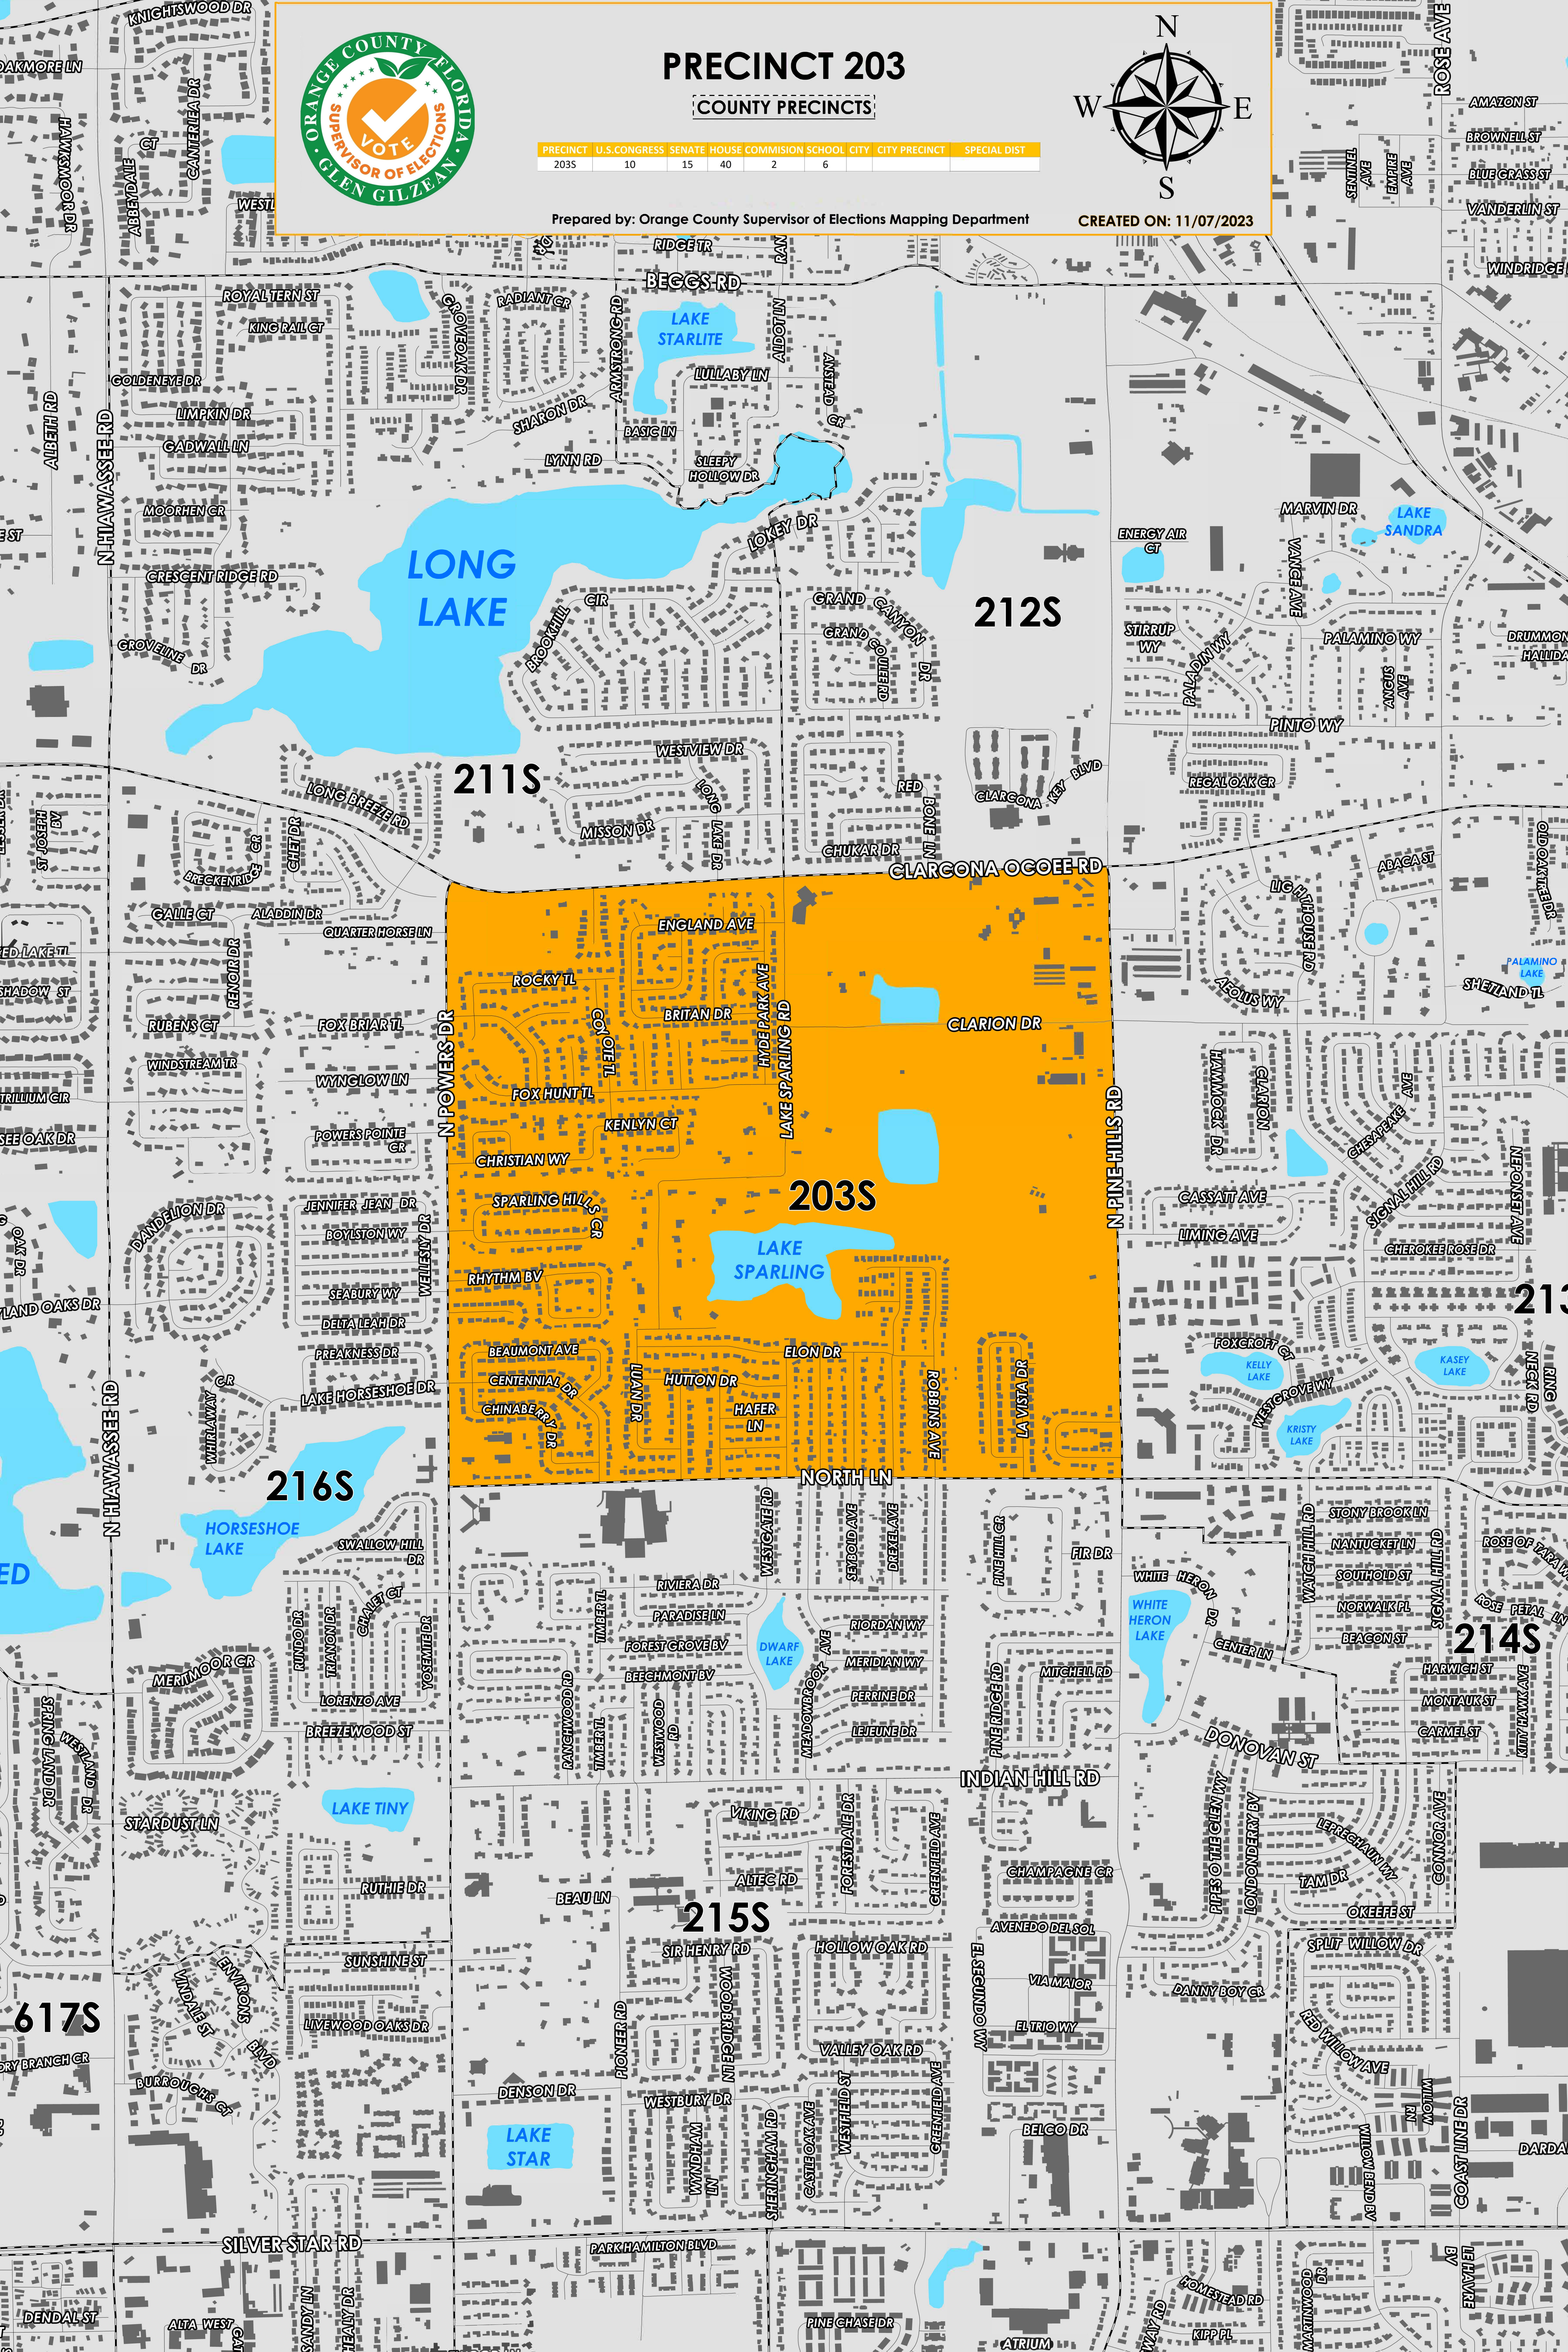

PRECINCT 203

COUNTY PRECINCTS

PRECINCT	U.S. CONGRESS	SENATE	HOUSE COMMISSION	SCHOOL CITY	CITY PRECINCT	SPECIAL DIST
203S	10	15	40	2	6	

Prepared by: Orange County Supervisor of Elections Mapping Department

CREATED ON: 11/07/2023

Precinct 203 (2024) northern boundary follows along Clarcona Ocoee Road, the western boundary follows along North Powers Drive, the southern boundary follows along North Lane, and the eastern boundary follows along North Pine Hills Road.

Precinct 203S is with district assignments of U.S. Congress 10, State Senate 15, State House 40, County Commission 2, and School Board 6.

For more detailed views of other county and municipal precincts, [visit the District and Precinct Maps page](#). For more information about precinct boundaries, contact the [Orange County Supervisor of Elections office](#)

This map was produced by the Orange County Supervisor of Elections Mapping Department. Additional voter information can be found [on our website](#).