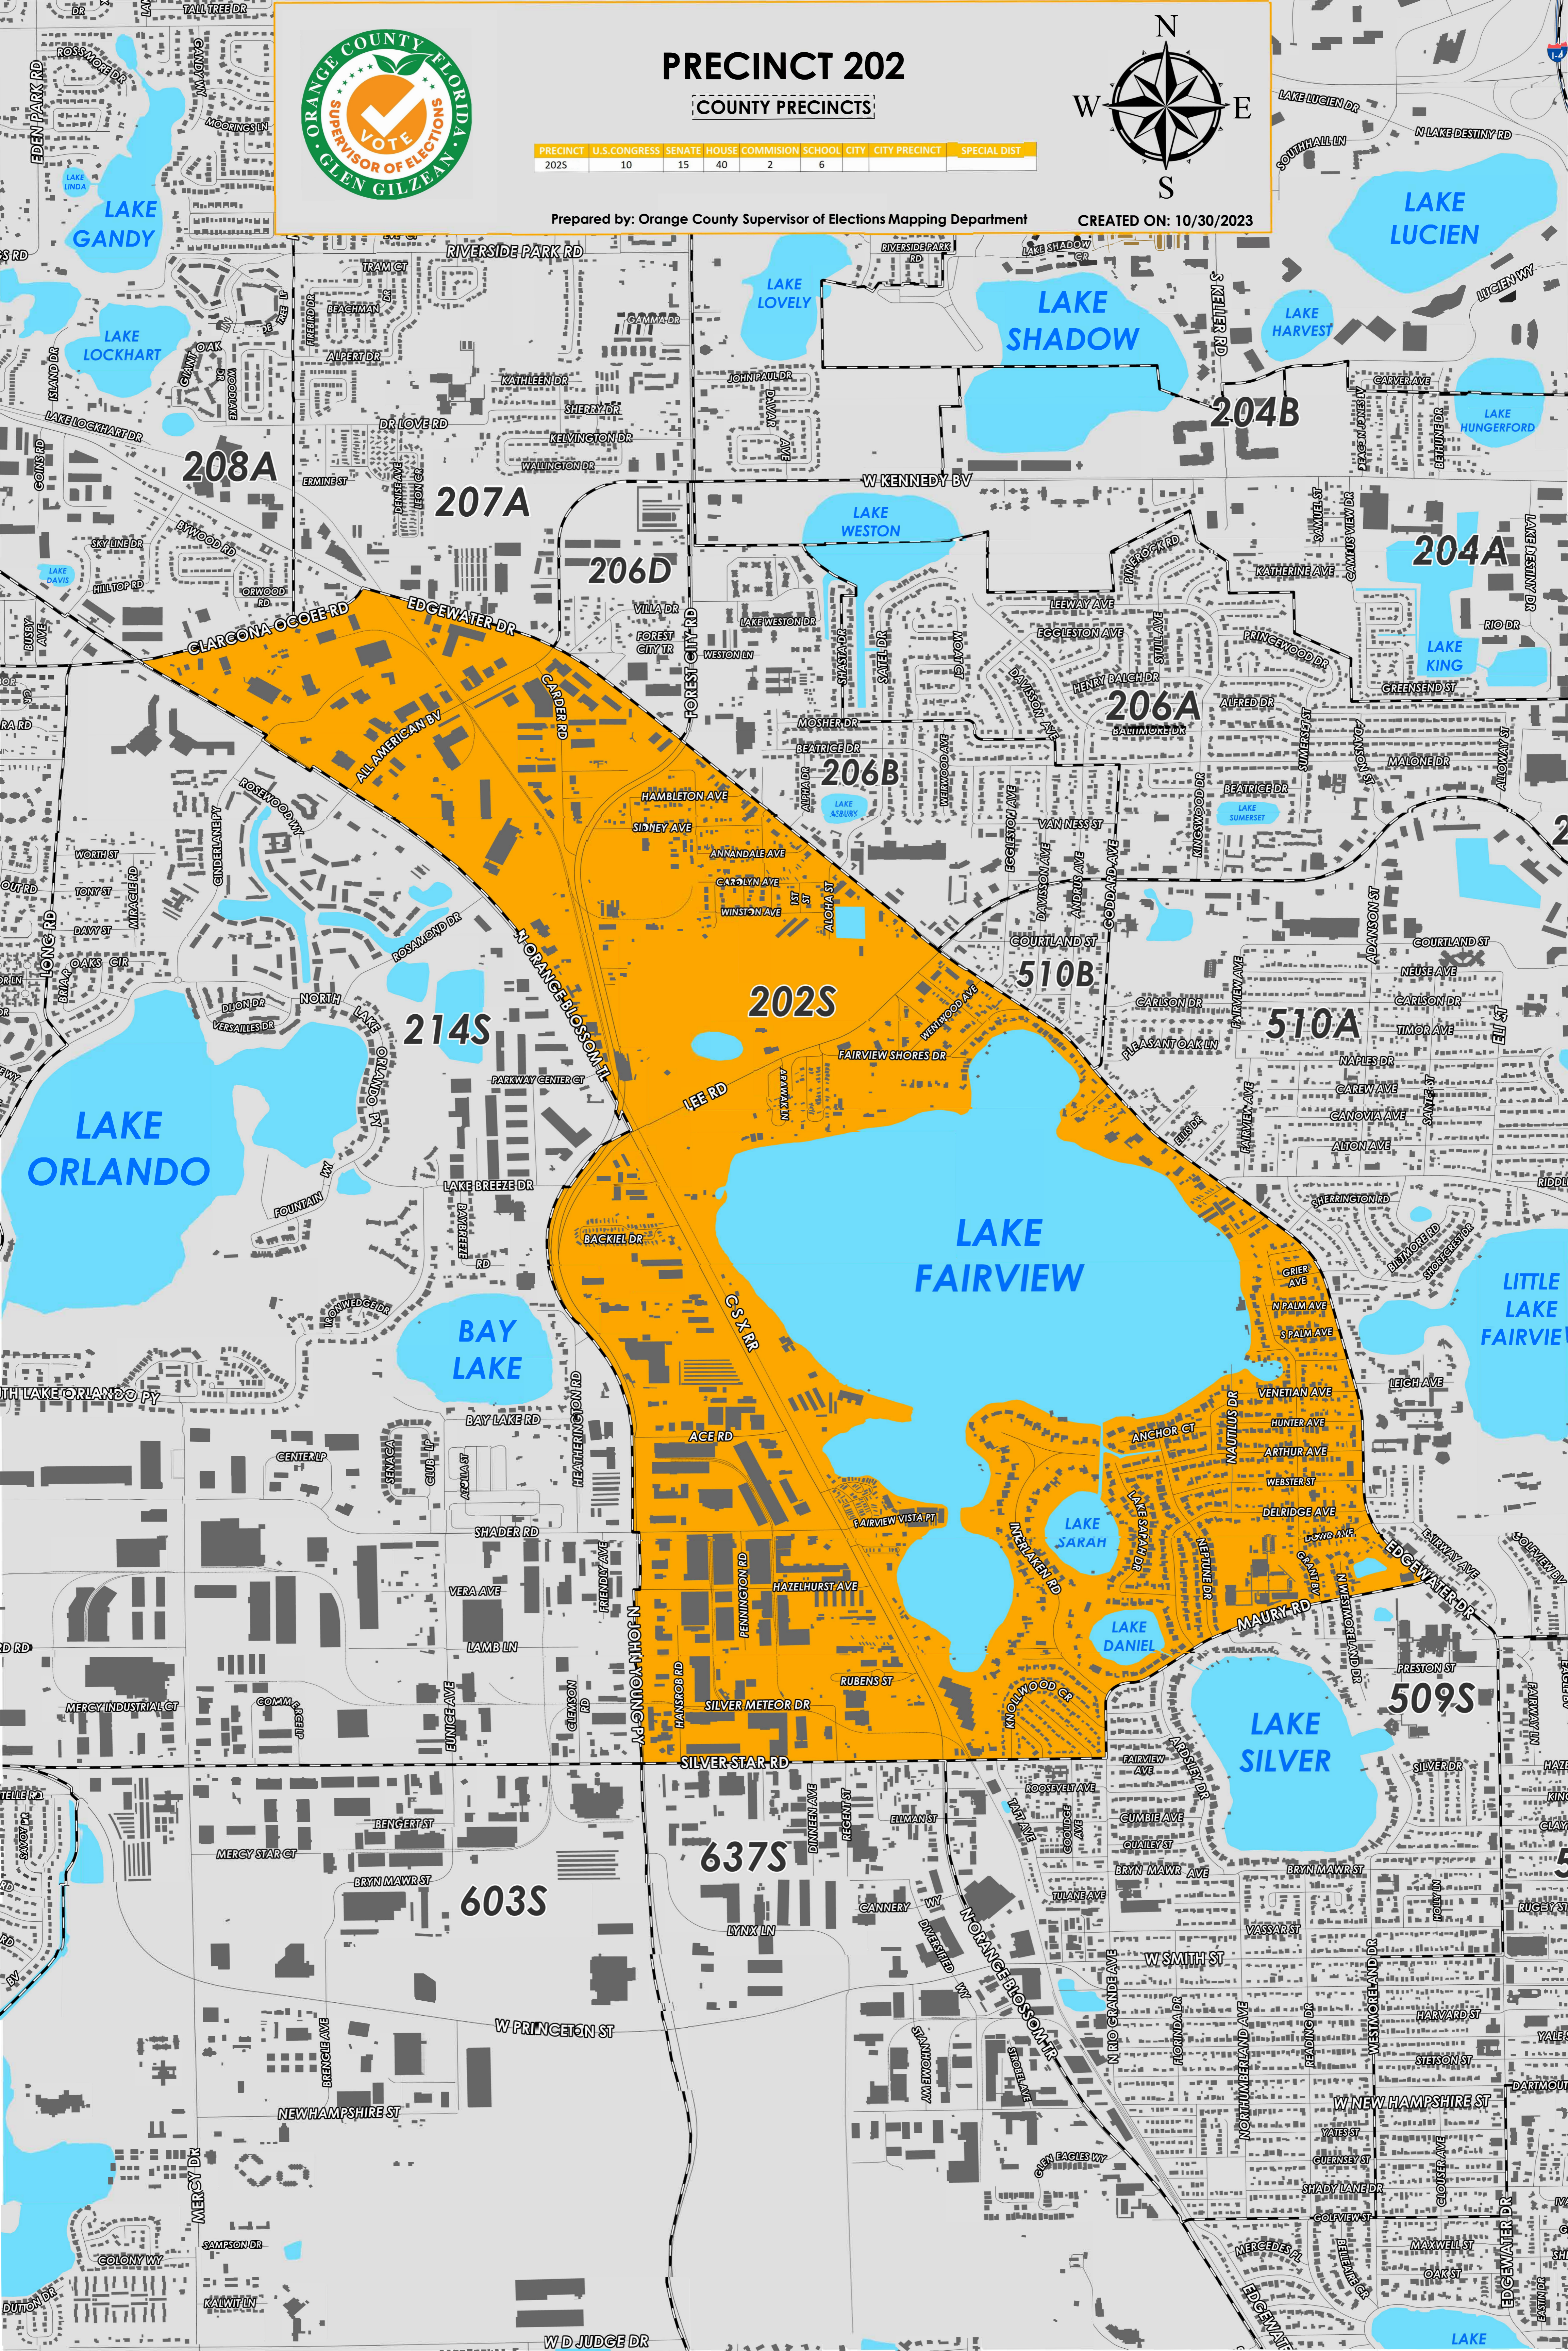

PRECINCT 202

COUNTY PRECINCTS

PRECINCT	U.S. CONGRESS	SENATE	HOUSE COMMISSION	SCHOOL	CITY	CITY PRECINCT	SPECIAL DIST
202S	10	15	40	2	6		

Prepared by: Orange County Supervisor of Elections Mapping Department

CREATED ON: 10/30/2023

Precinct 202 (2024) northern boundary follows along Clarcona Ocoee Road, the western boundary follows along North Orange Blossom Trail and extends onto North John Young Parkway. The southern boundary follows along Silver Star Road and Maury Road, and the eastern boundary follows along Edgewater Drive.

Precinct 202S is with district assignments of U.S. Congress 10, State Senate 15, State House 40, County Commission 2, and School Board 6.

For more detailed views of other county and municipal precincts, [visit the District and Precinct Maps page](#). For more information about precinct boundaries, contact the [Orange County Supervisor of Elections office](#)

This map was produced by the Orange County Supervisor of Elections Mapping Department. Additional voter information can be found [on our website](#).