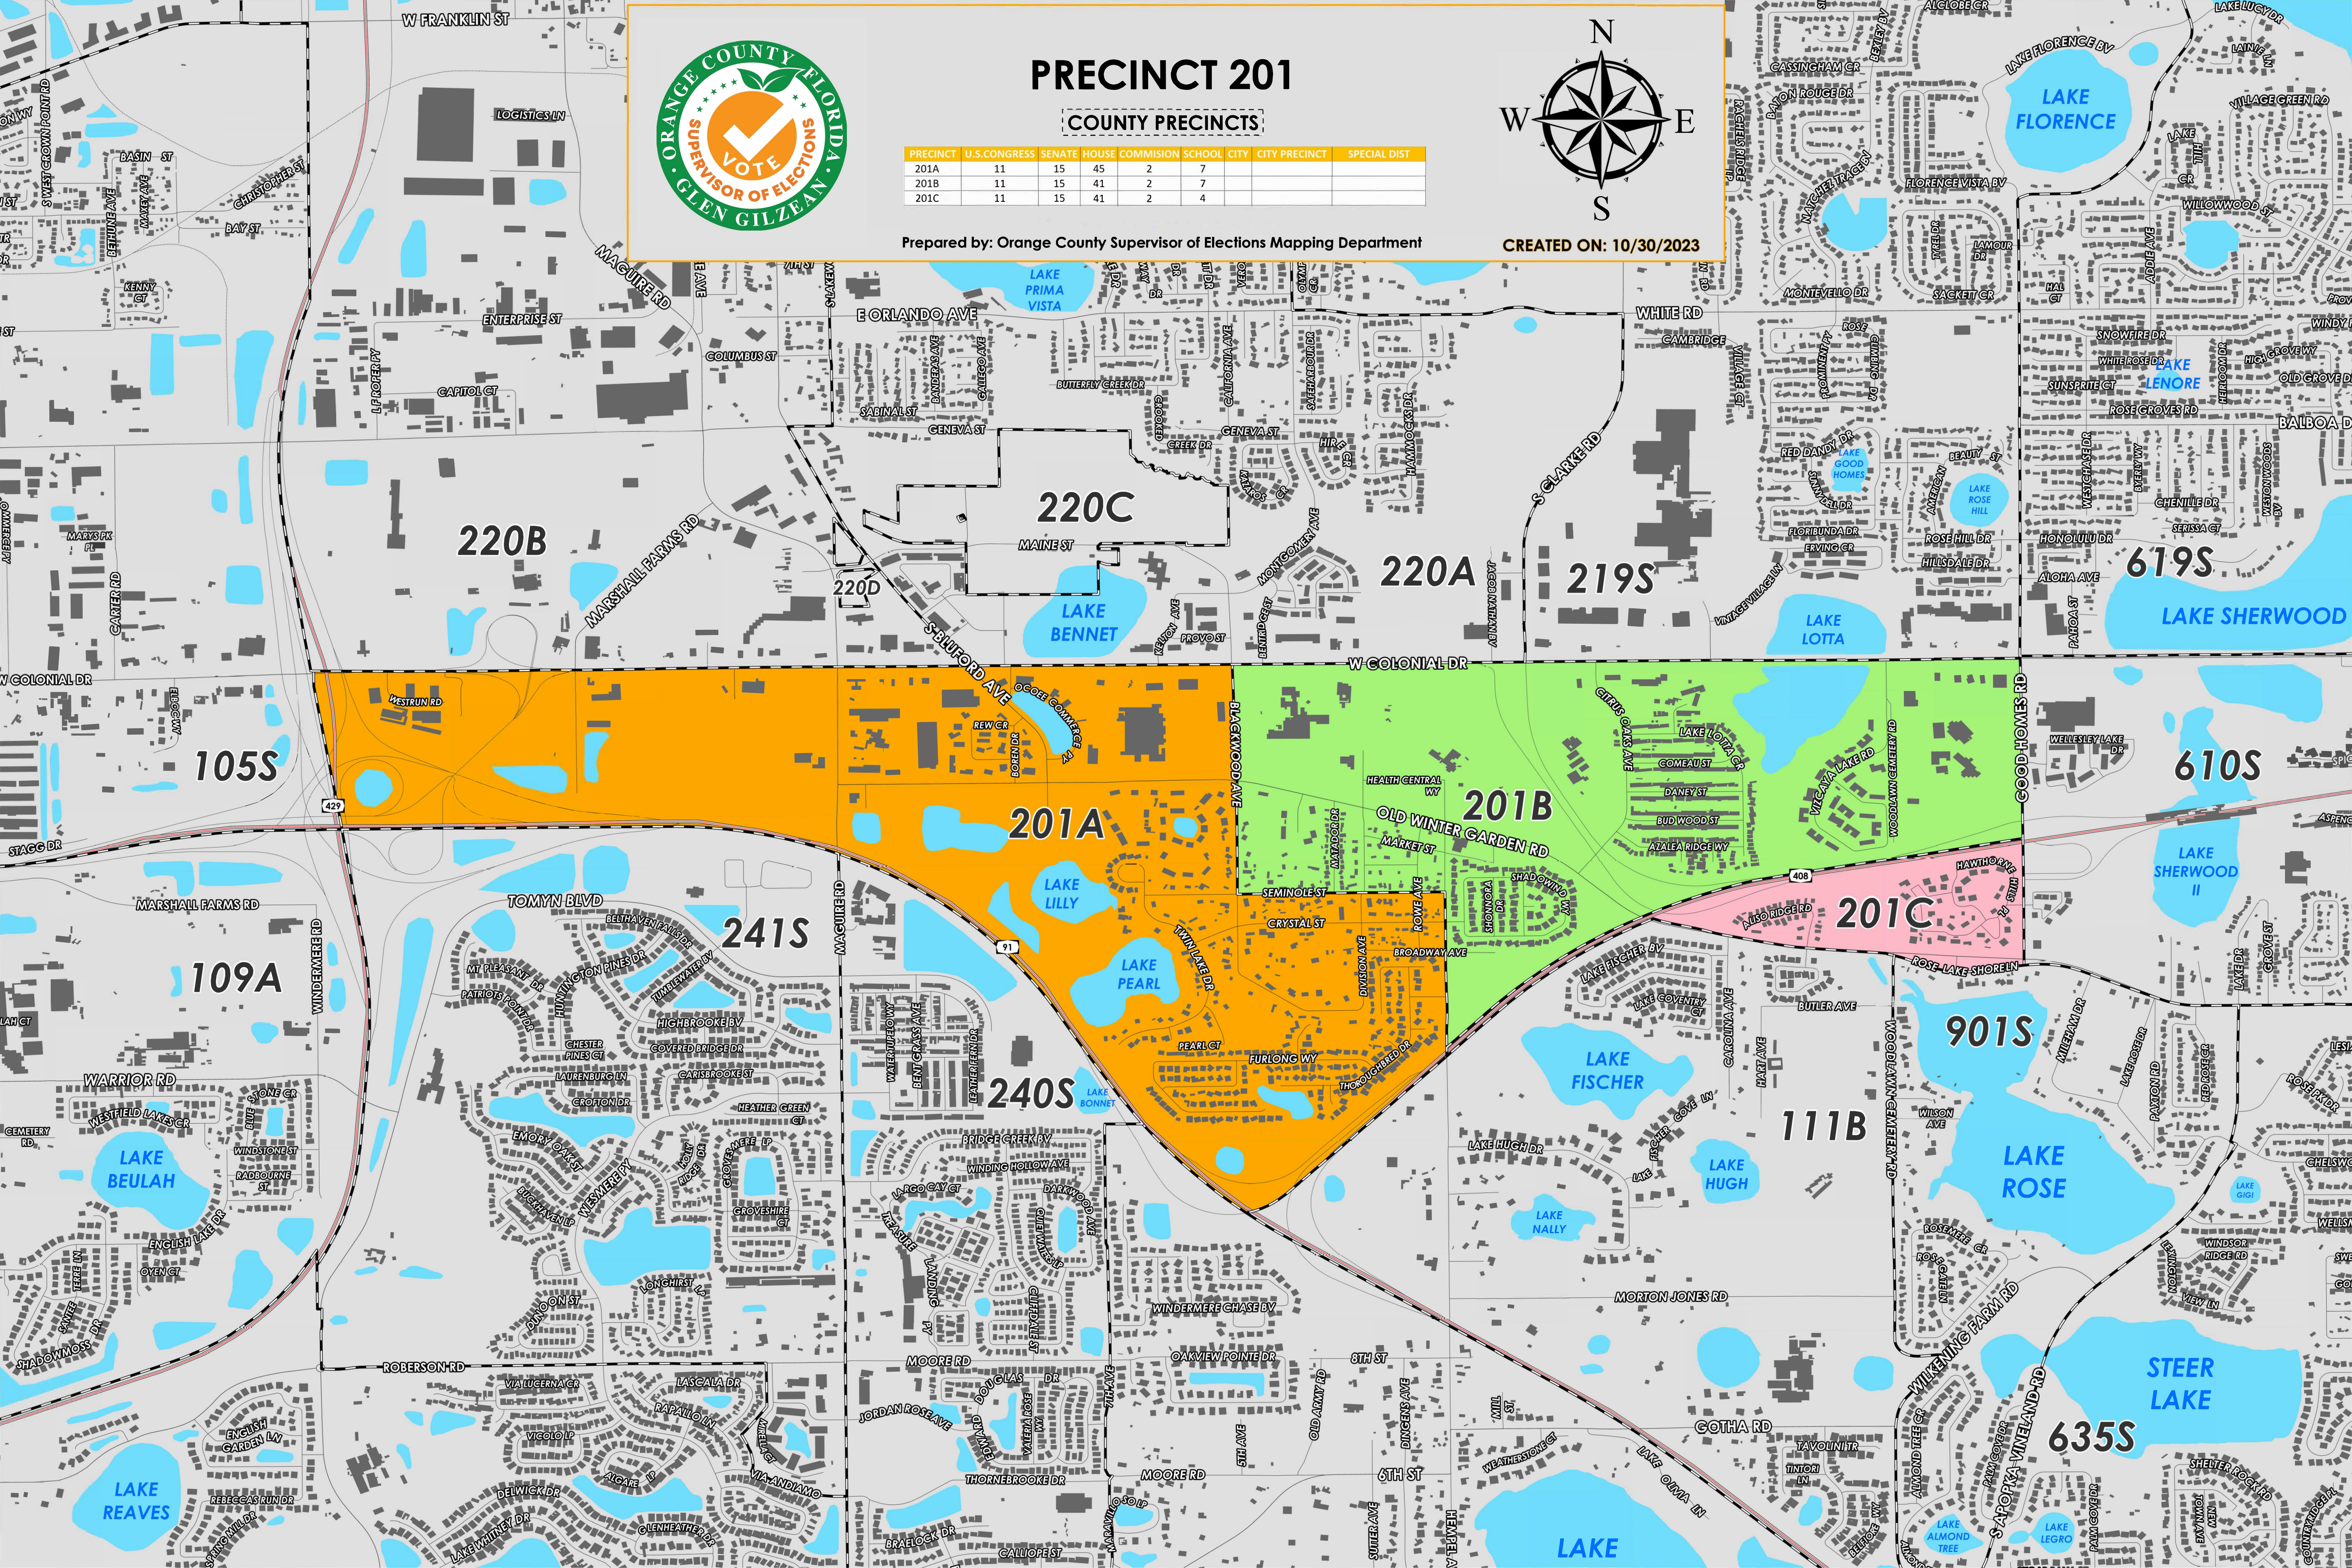

PRECINCT 201

COUNTY PRECINCTS

PRECINCT	U.S. CONGRESS	SENATE	HOUSE	COMMISSION	SCHOOL	CITY	CITY PRECINCT	SPECIAL DIST
201A	11	15	45	2	7			
201B	11	15	41	2	7			
201C	11	15	41	2	4			

Prepared by: Orange County Supervisor of Elections Mapping Department

CREATED ON: 10/30/2023

Precinct 201 (2024) northern boundary follows along West Colonial Drive. The western boundary follows along State Road 429. The southern boundary follows along State Road 91 (Florida Turnpike) to State Road 408. The eastern boundary follows along Good Homes Road.

Precinct 201 contains sub precincts of:

201A is with district assignments of U.S. Congress 11, State Senate 15, State House 45, County Commission 2, and School Board 7.

201B is with district assignments of U.S. Congress 11, State Senate 15, State House 41, County Commission 2, and School Board 7.

201C is with district assignments of U.S. Congress 11, State Senate 15, State House 41, County Commission 2, and School Board 4.

For more detailed views of other county and municipal precincts, [visit the District and Precinct Maps page](#). For more information about precinct boundaries, contact the [Orange County Supervisor of Elections office](#)