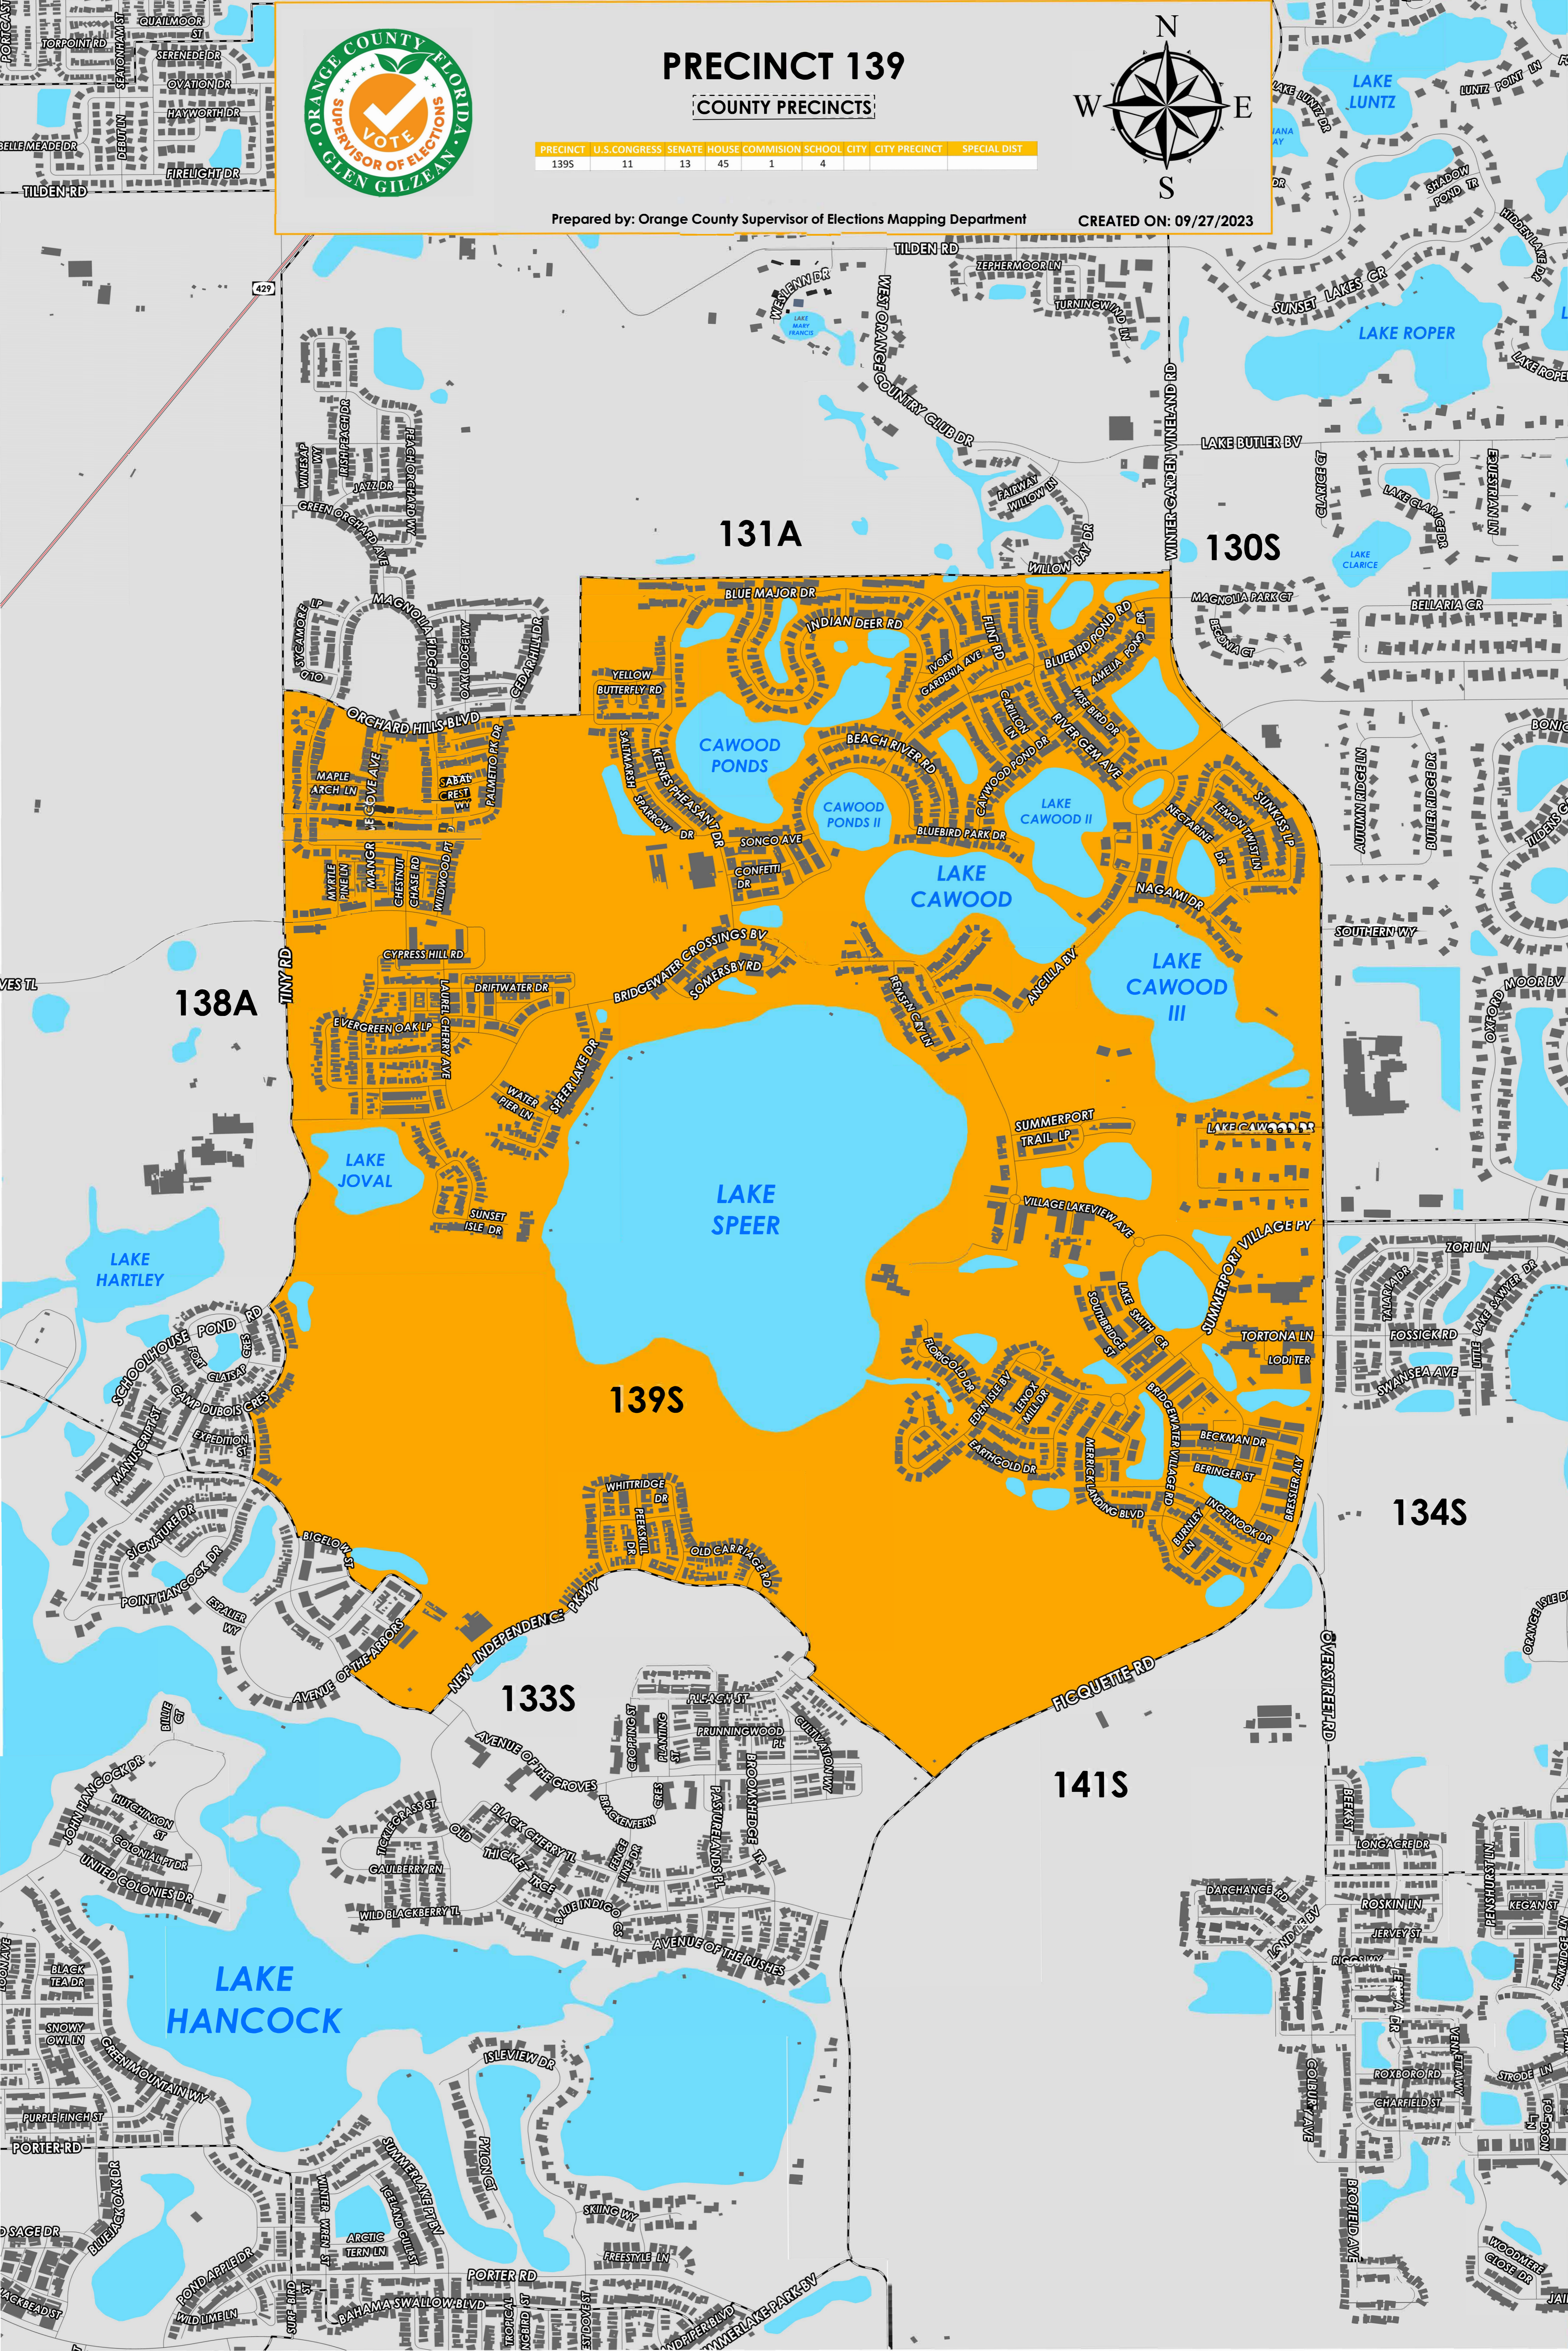

PRECINCT 139

COUNTY PRECINCTS

PRECINCT	U.S. CONGRESS	SENATE	HOUSE COMMISSION	SCHOOL	CITY	CITY PRECINCT	SPECIAL DIST
139S	11	13	45	1	4		

Prepared by: Orange County Supervisor of Elections Mapping Department

CREATED ON: 09/27/2023

Precinct 139 (2024) northern boundary follows parallel north of River Gem Avenue and Blue Major Boulevard and extends to Orchard Hills Boulevard. The western boundary follows a road combination west of Yellow Butterfly Road, Tiny Road, and Camp Dubois Crescent then extends to Avenue of the Arbors. The southern boundary follows along Bigelow Street, New Independence Parkway and extends to Ficquette Road. The eastern boundary follows along Winter Garden Vineland Road.

Precinct 139S is with district assignments of U.S. Congress 11, State Senate 13, State House 45, County Commission 1, and School Board 4.

For more detailed views of other county and municipal precincts, [visit the District and Precinct Maps page](#). For more information about precinct boundaries, contact the [Orange County Supervisor of Elections office](#)

This map was produced by the Orange County Supervisor of Elections Mapping Department. Additional voter information can be found [on our website](#).