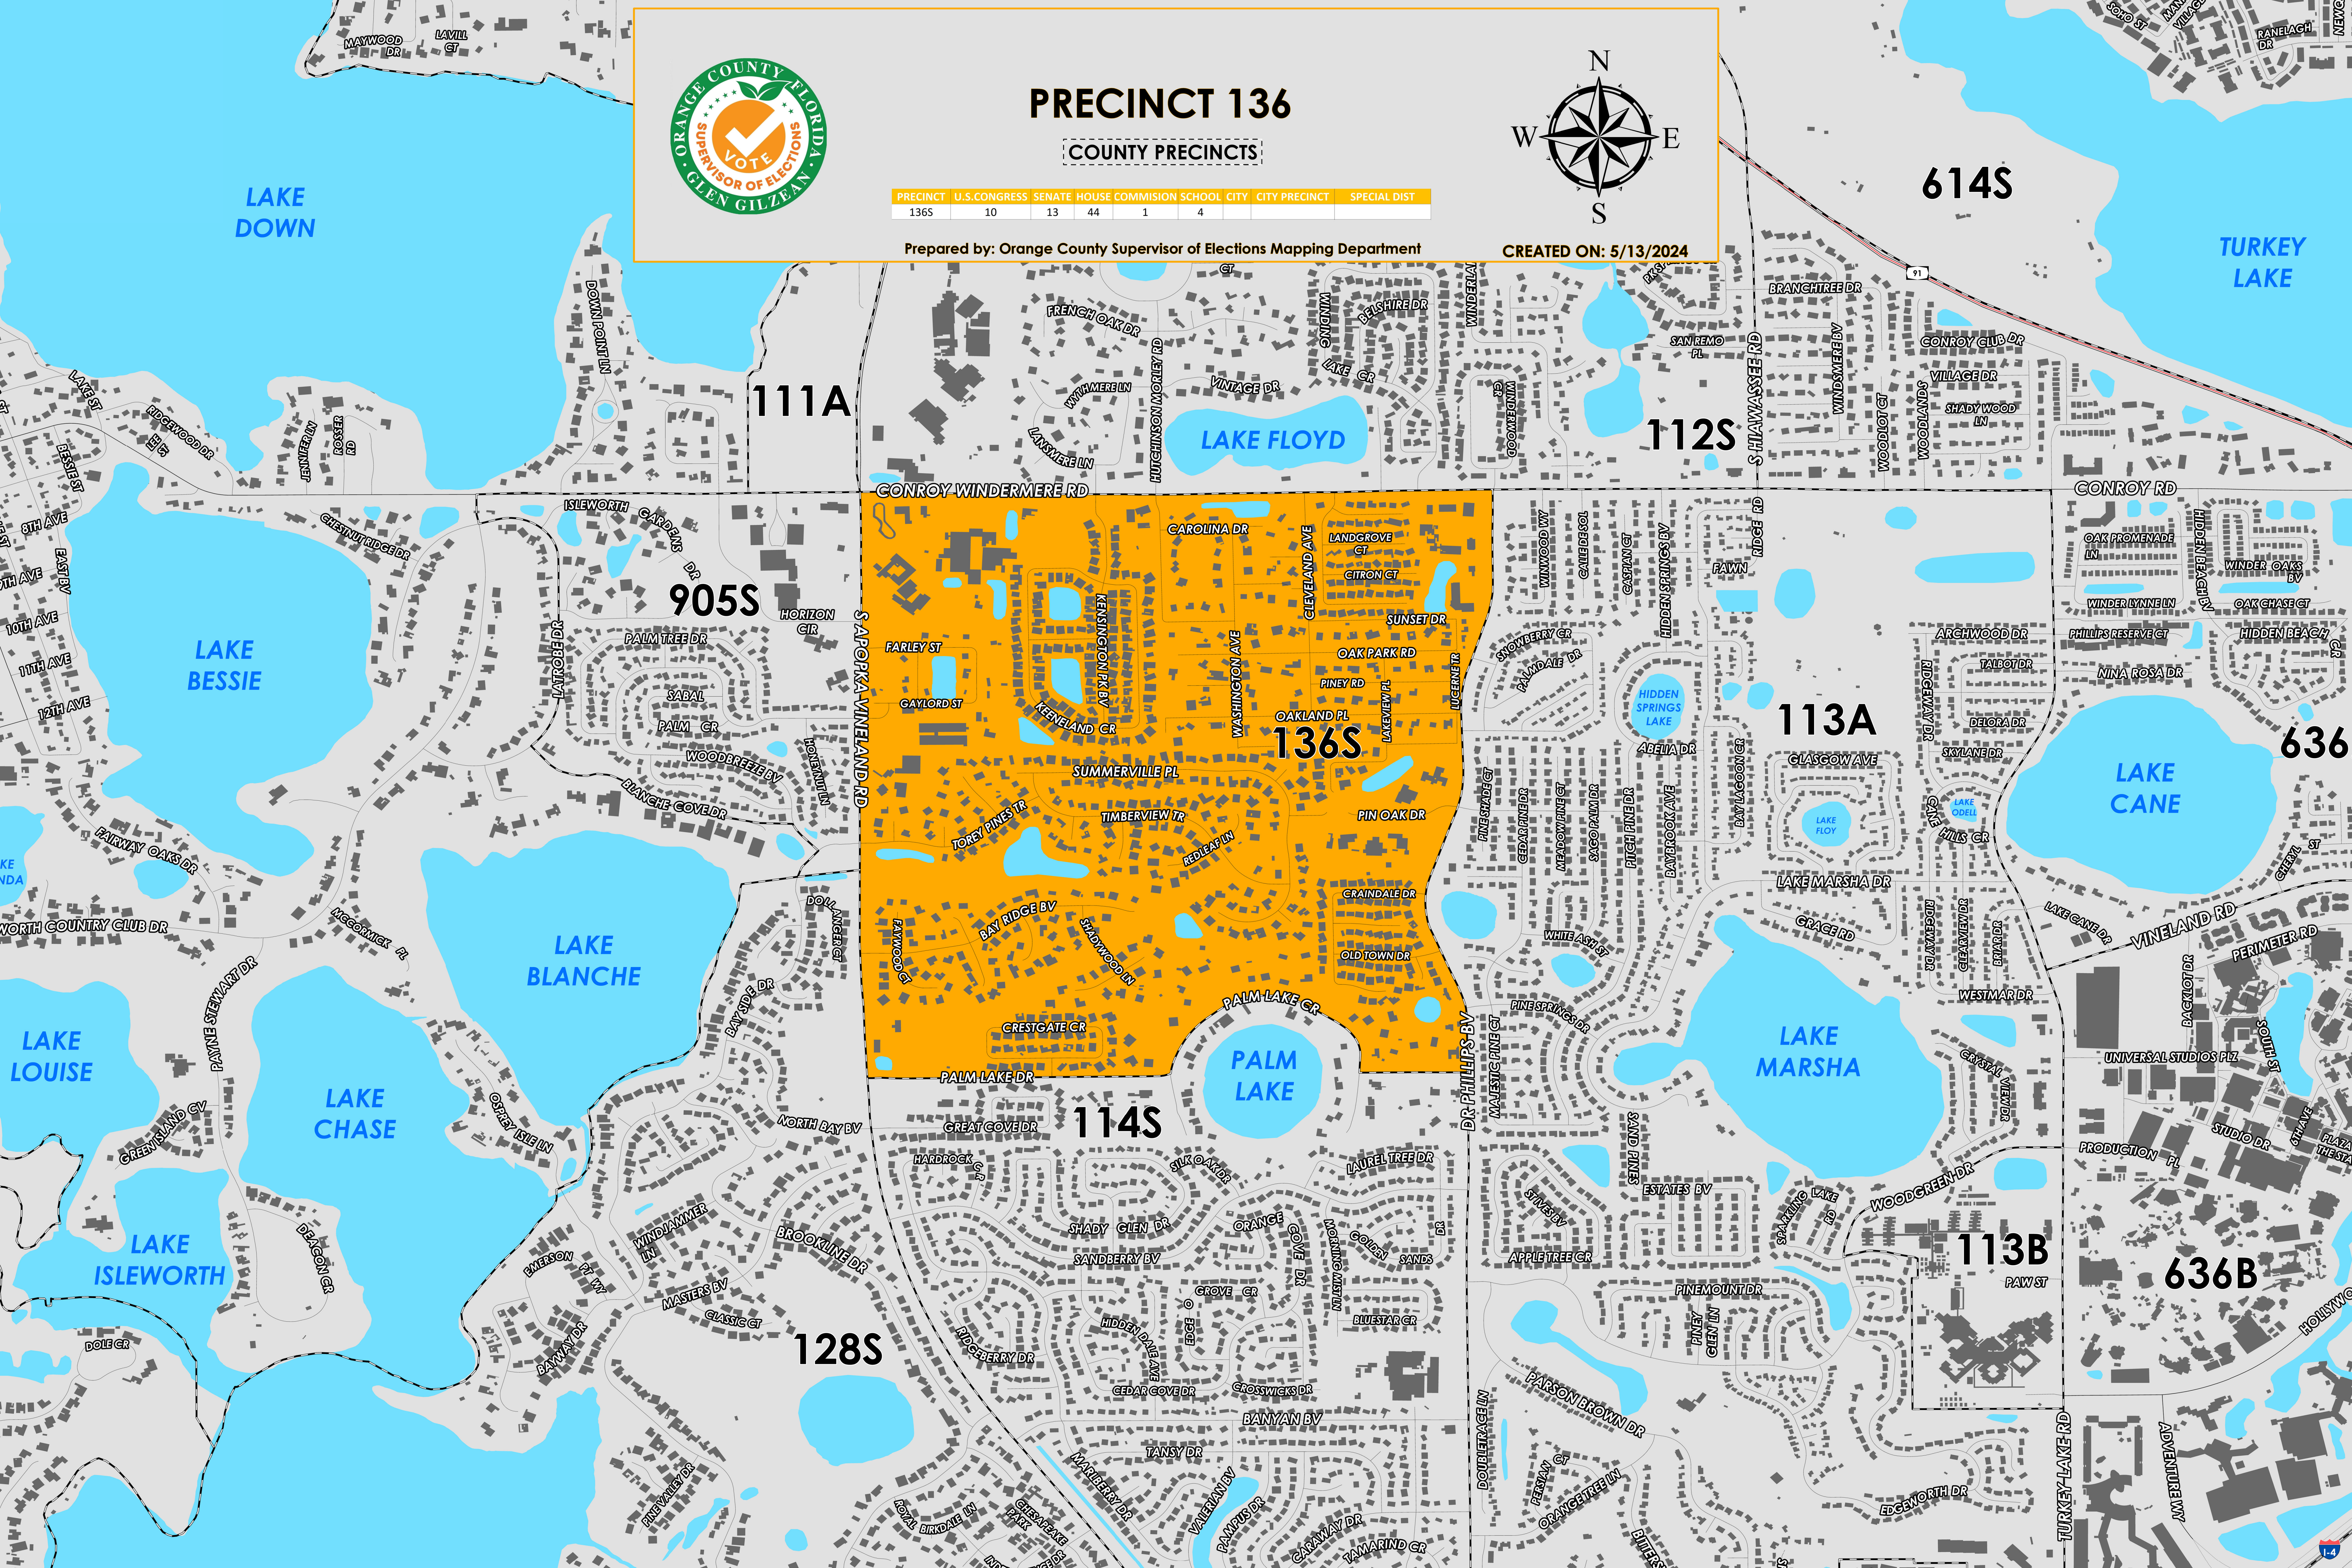

# PRECINCT 136

COUNTY PRECINCTS

PRECINCT	U.S. CONGRESS	SENATE	HOUSE	COMMISSION	SCHOOL	CITY	CITY PRECINCT	SPECIAL DIST
136S	10	13	44	1	4			

Prepared by: Orange County Supervisor of Elections Mapping Department

CREATED ON: 5/13/2024

614S

TURKEY LAKE

LAKE DOWN

111A

LAKE FLOYD

112S

LAKE BESSIE

905S

136S

113A

LAKE CANE

636

LAKE BLANCHE

LAKE MARSHA

PALM LAKE

LAKE LOUISE

LAKE CHASE

114S

LAKE ISLEWORTH

128S

113B

636B