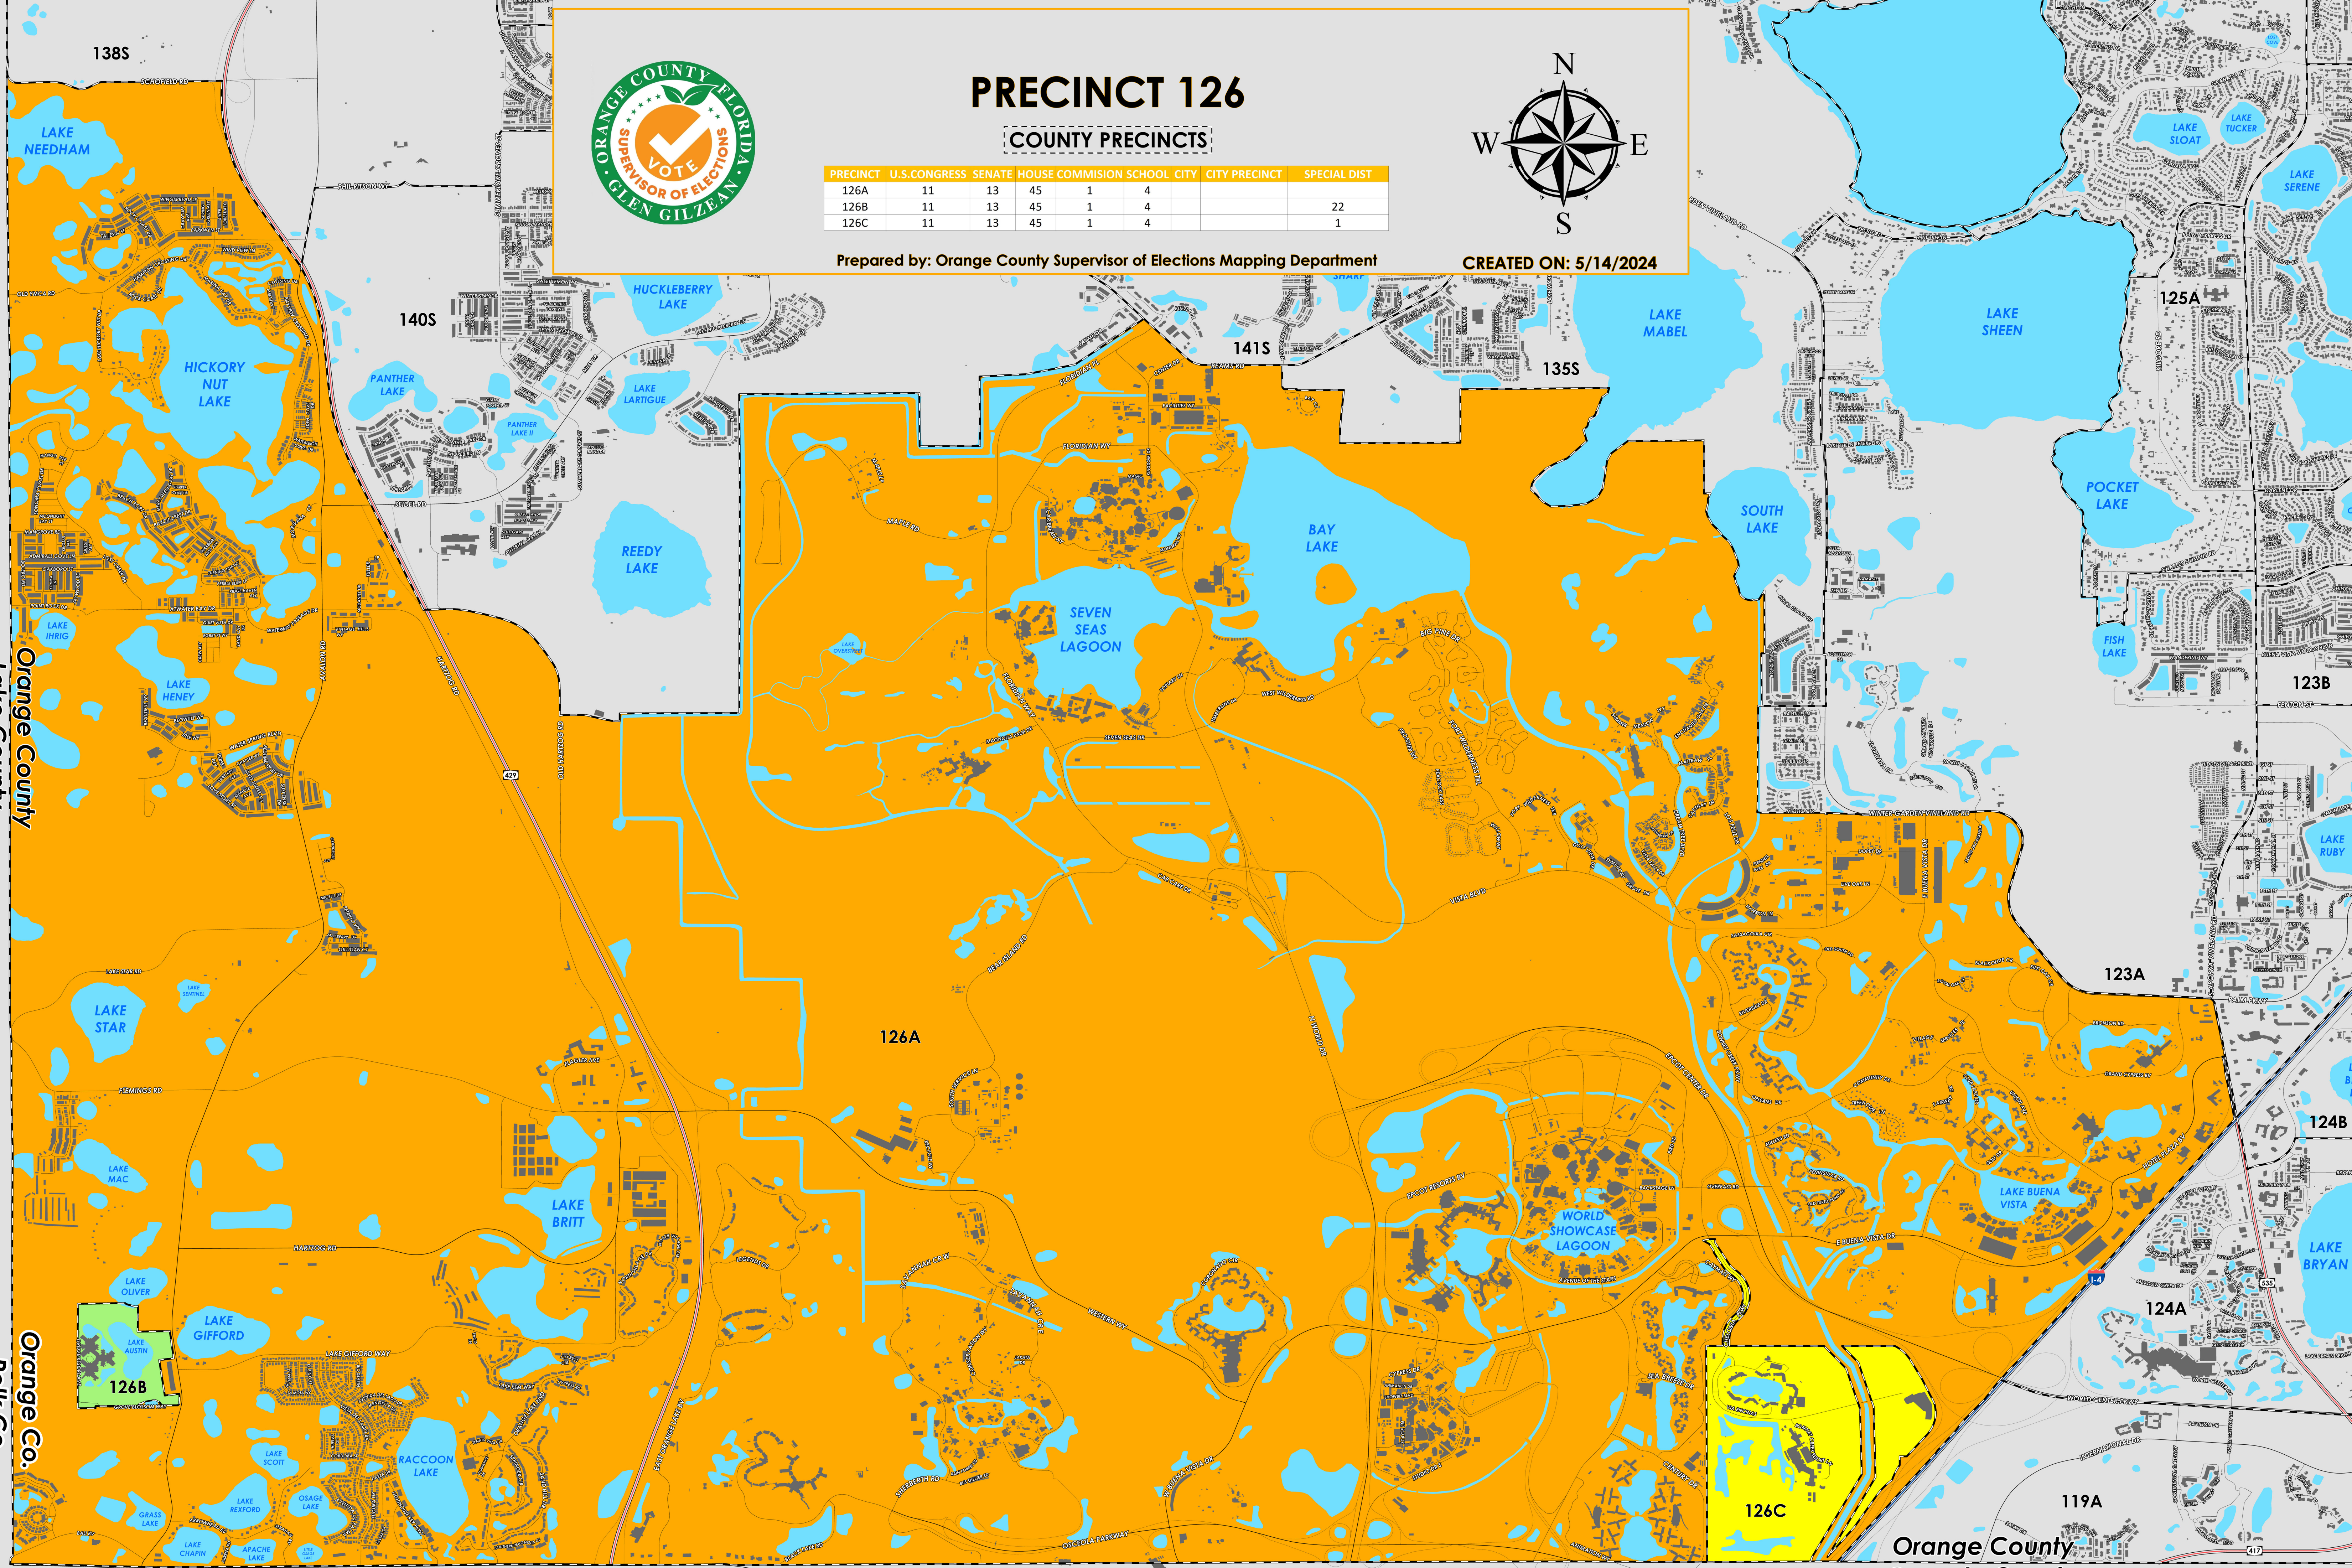

138S

PRECINCT 126

COUNTY PRECINCTS

PRECINCT	U.S. CONGRESS	SENATE	HOUSE	COMMISSION	SCHOOL	CITY	CITY PRECINCT	SPECIAL DIST
126A	11	13	45	1	4			
126B	11	13	45	1	4			22
126C	11	13	45	1	4			1

Prepared by: Orange County Supervisor of Elections Mapping Department

CREATED ON: 5/14/2024

Orange County
Lake County

Orange Co.
Polk Co.

Orange County
Osceola County