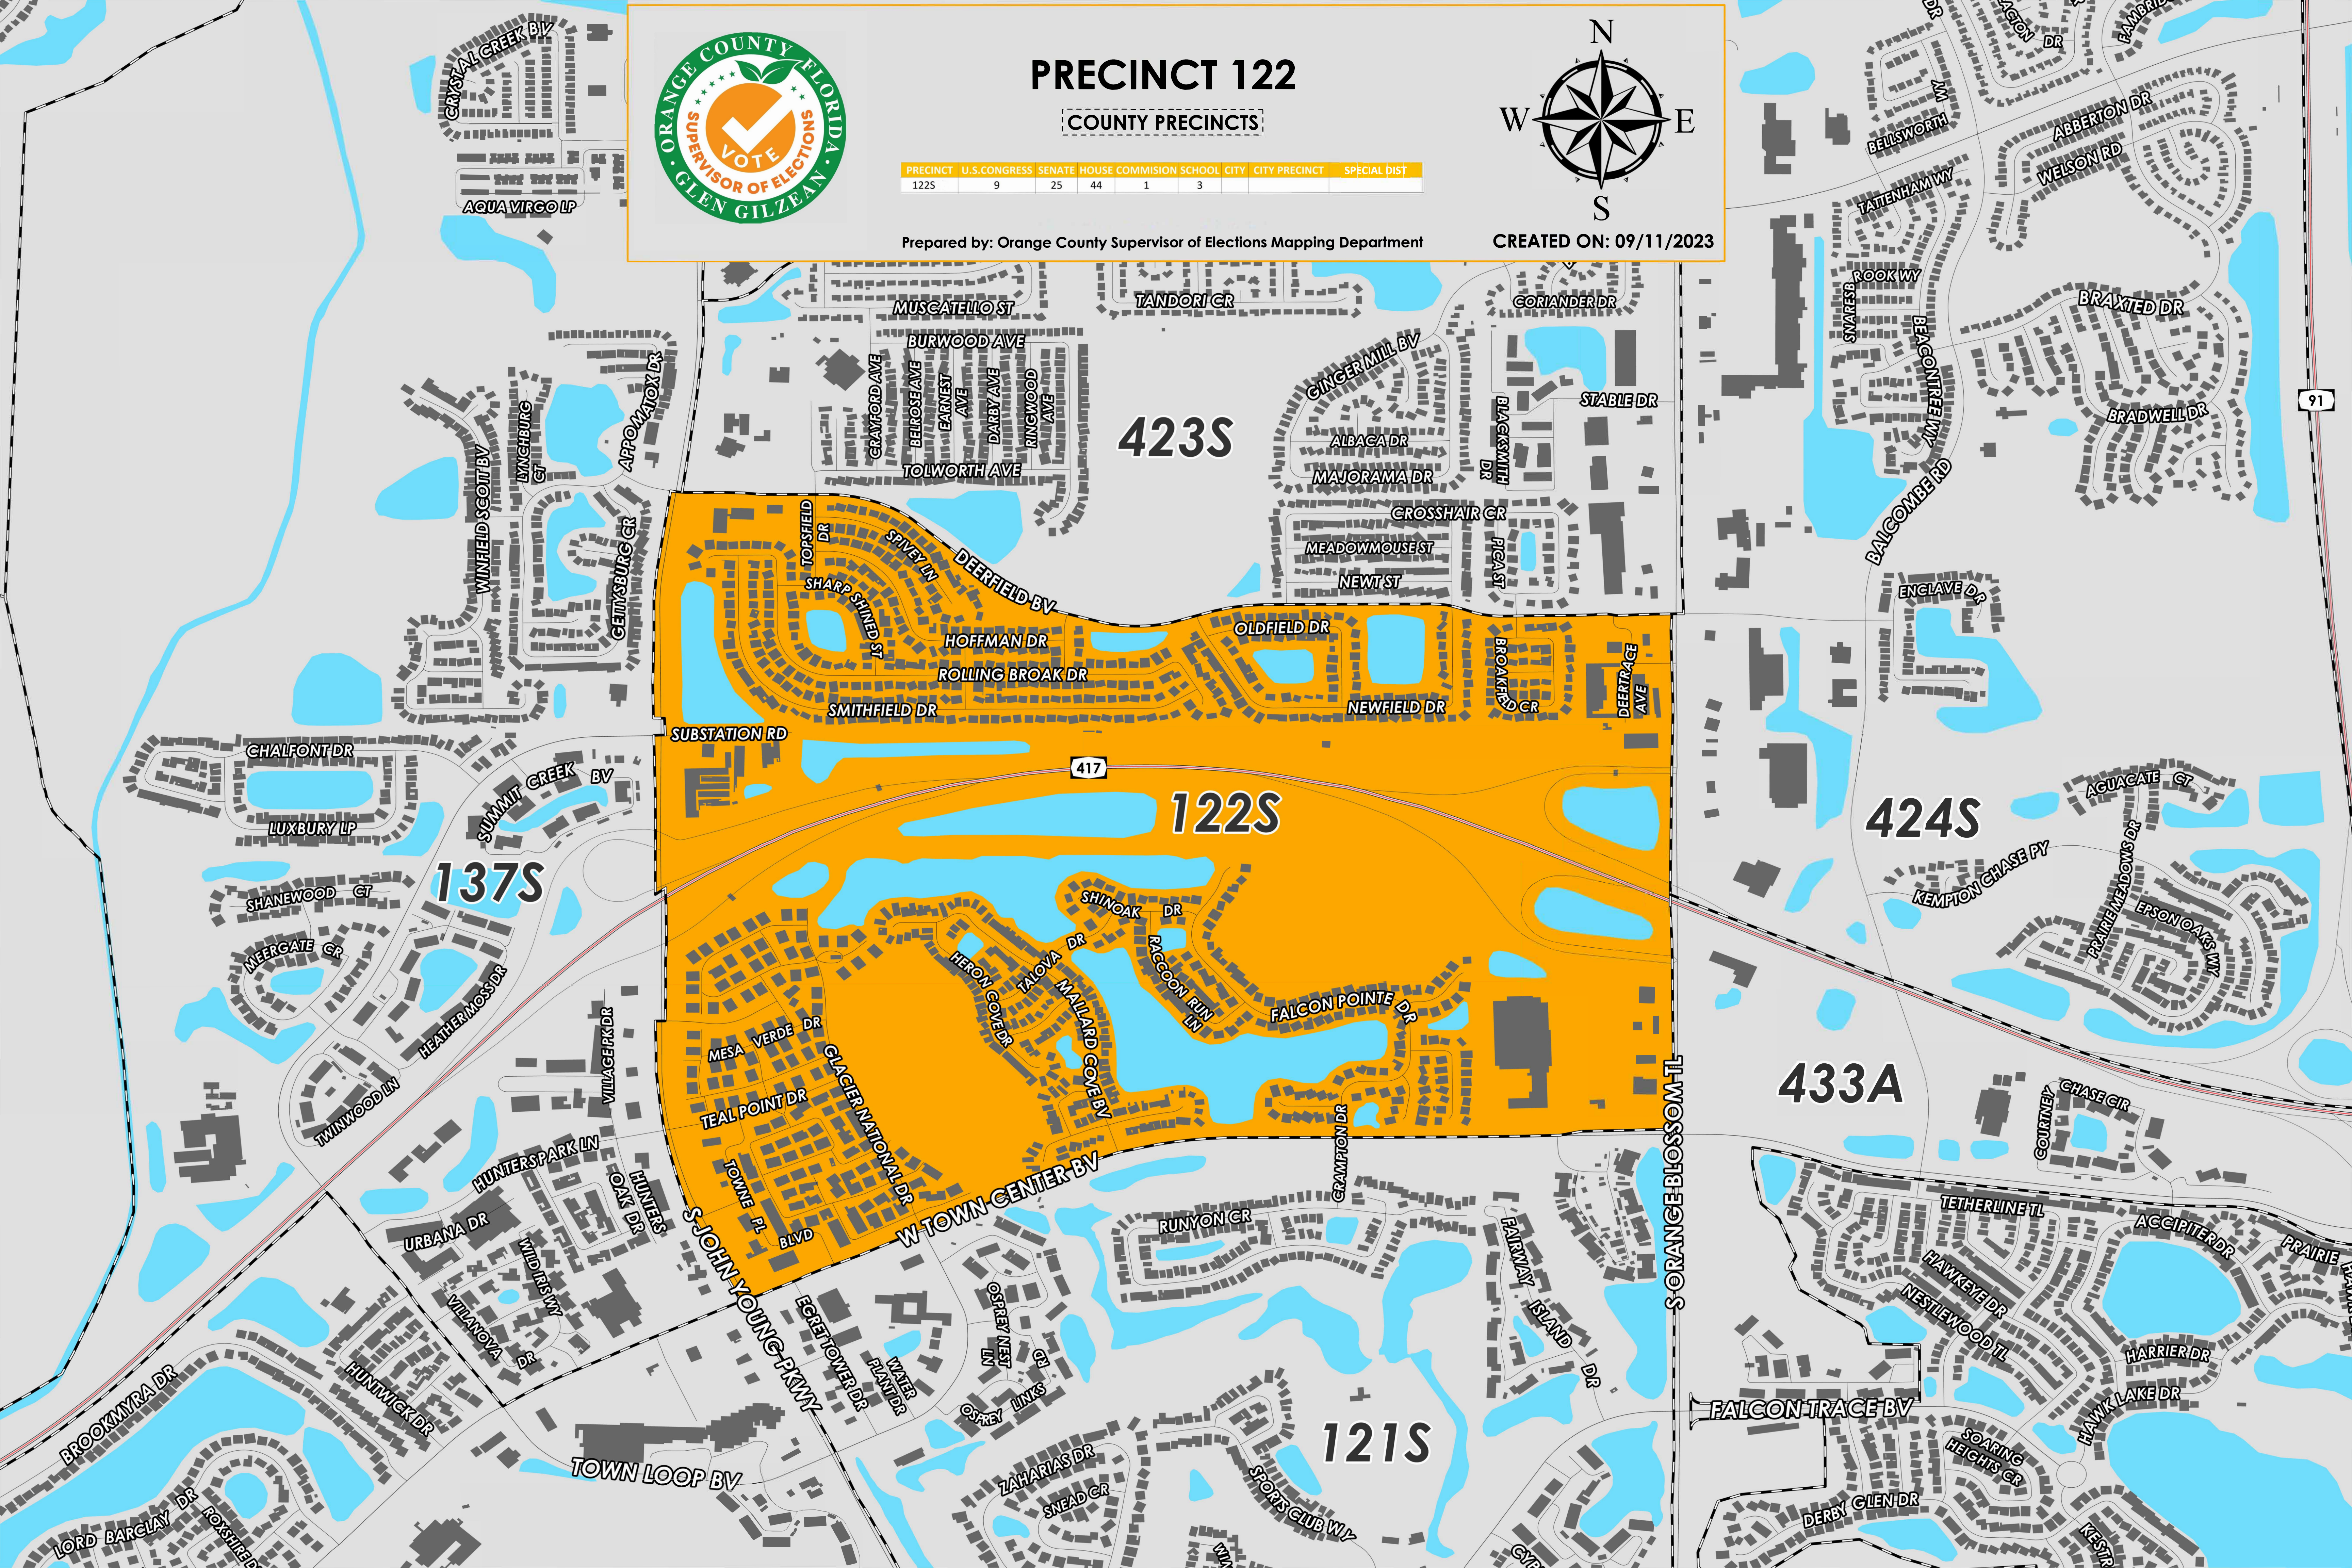

# PRECINCT 122

COUNTY PRECINCTS

PRECINCT	U.S. CONGRESS	SENATE	HOUSE COMMISSION	SCHOOL CITY	CITY PRECINCT	SPECIAL DIST
122S	9	25	44	1	3	

Prepared by: Orange County Supervisor of Elections Mapping Department

CREATED ON: 09/11/2023

423S

122S

424S

433A

121S

137S

417

91

Precinct 122 (2024) northern boundary follows Deerfield Boulevard then Newt Street and continues to Deerfield Boulevard. The western boundary follows along South John Young Parkway. The southern boundary follows along West Town Center Boulevard. The eastern boundary follows along South Orange Blossom Trail.

Precinct 122S is with district assignments of U.S. Congress 9, State Senate 25, State House 44, County Commission 1, and School Board 3.

For more detailed views of other county and municipal precincts, [visit the District and Precinct Maps page](#). For more information about precinct boundaries, contact the [Orange County Supervisor of Elections office](#)