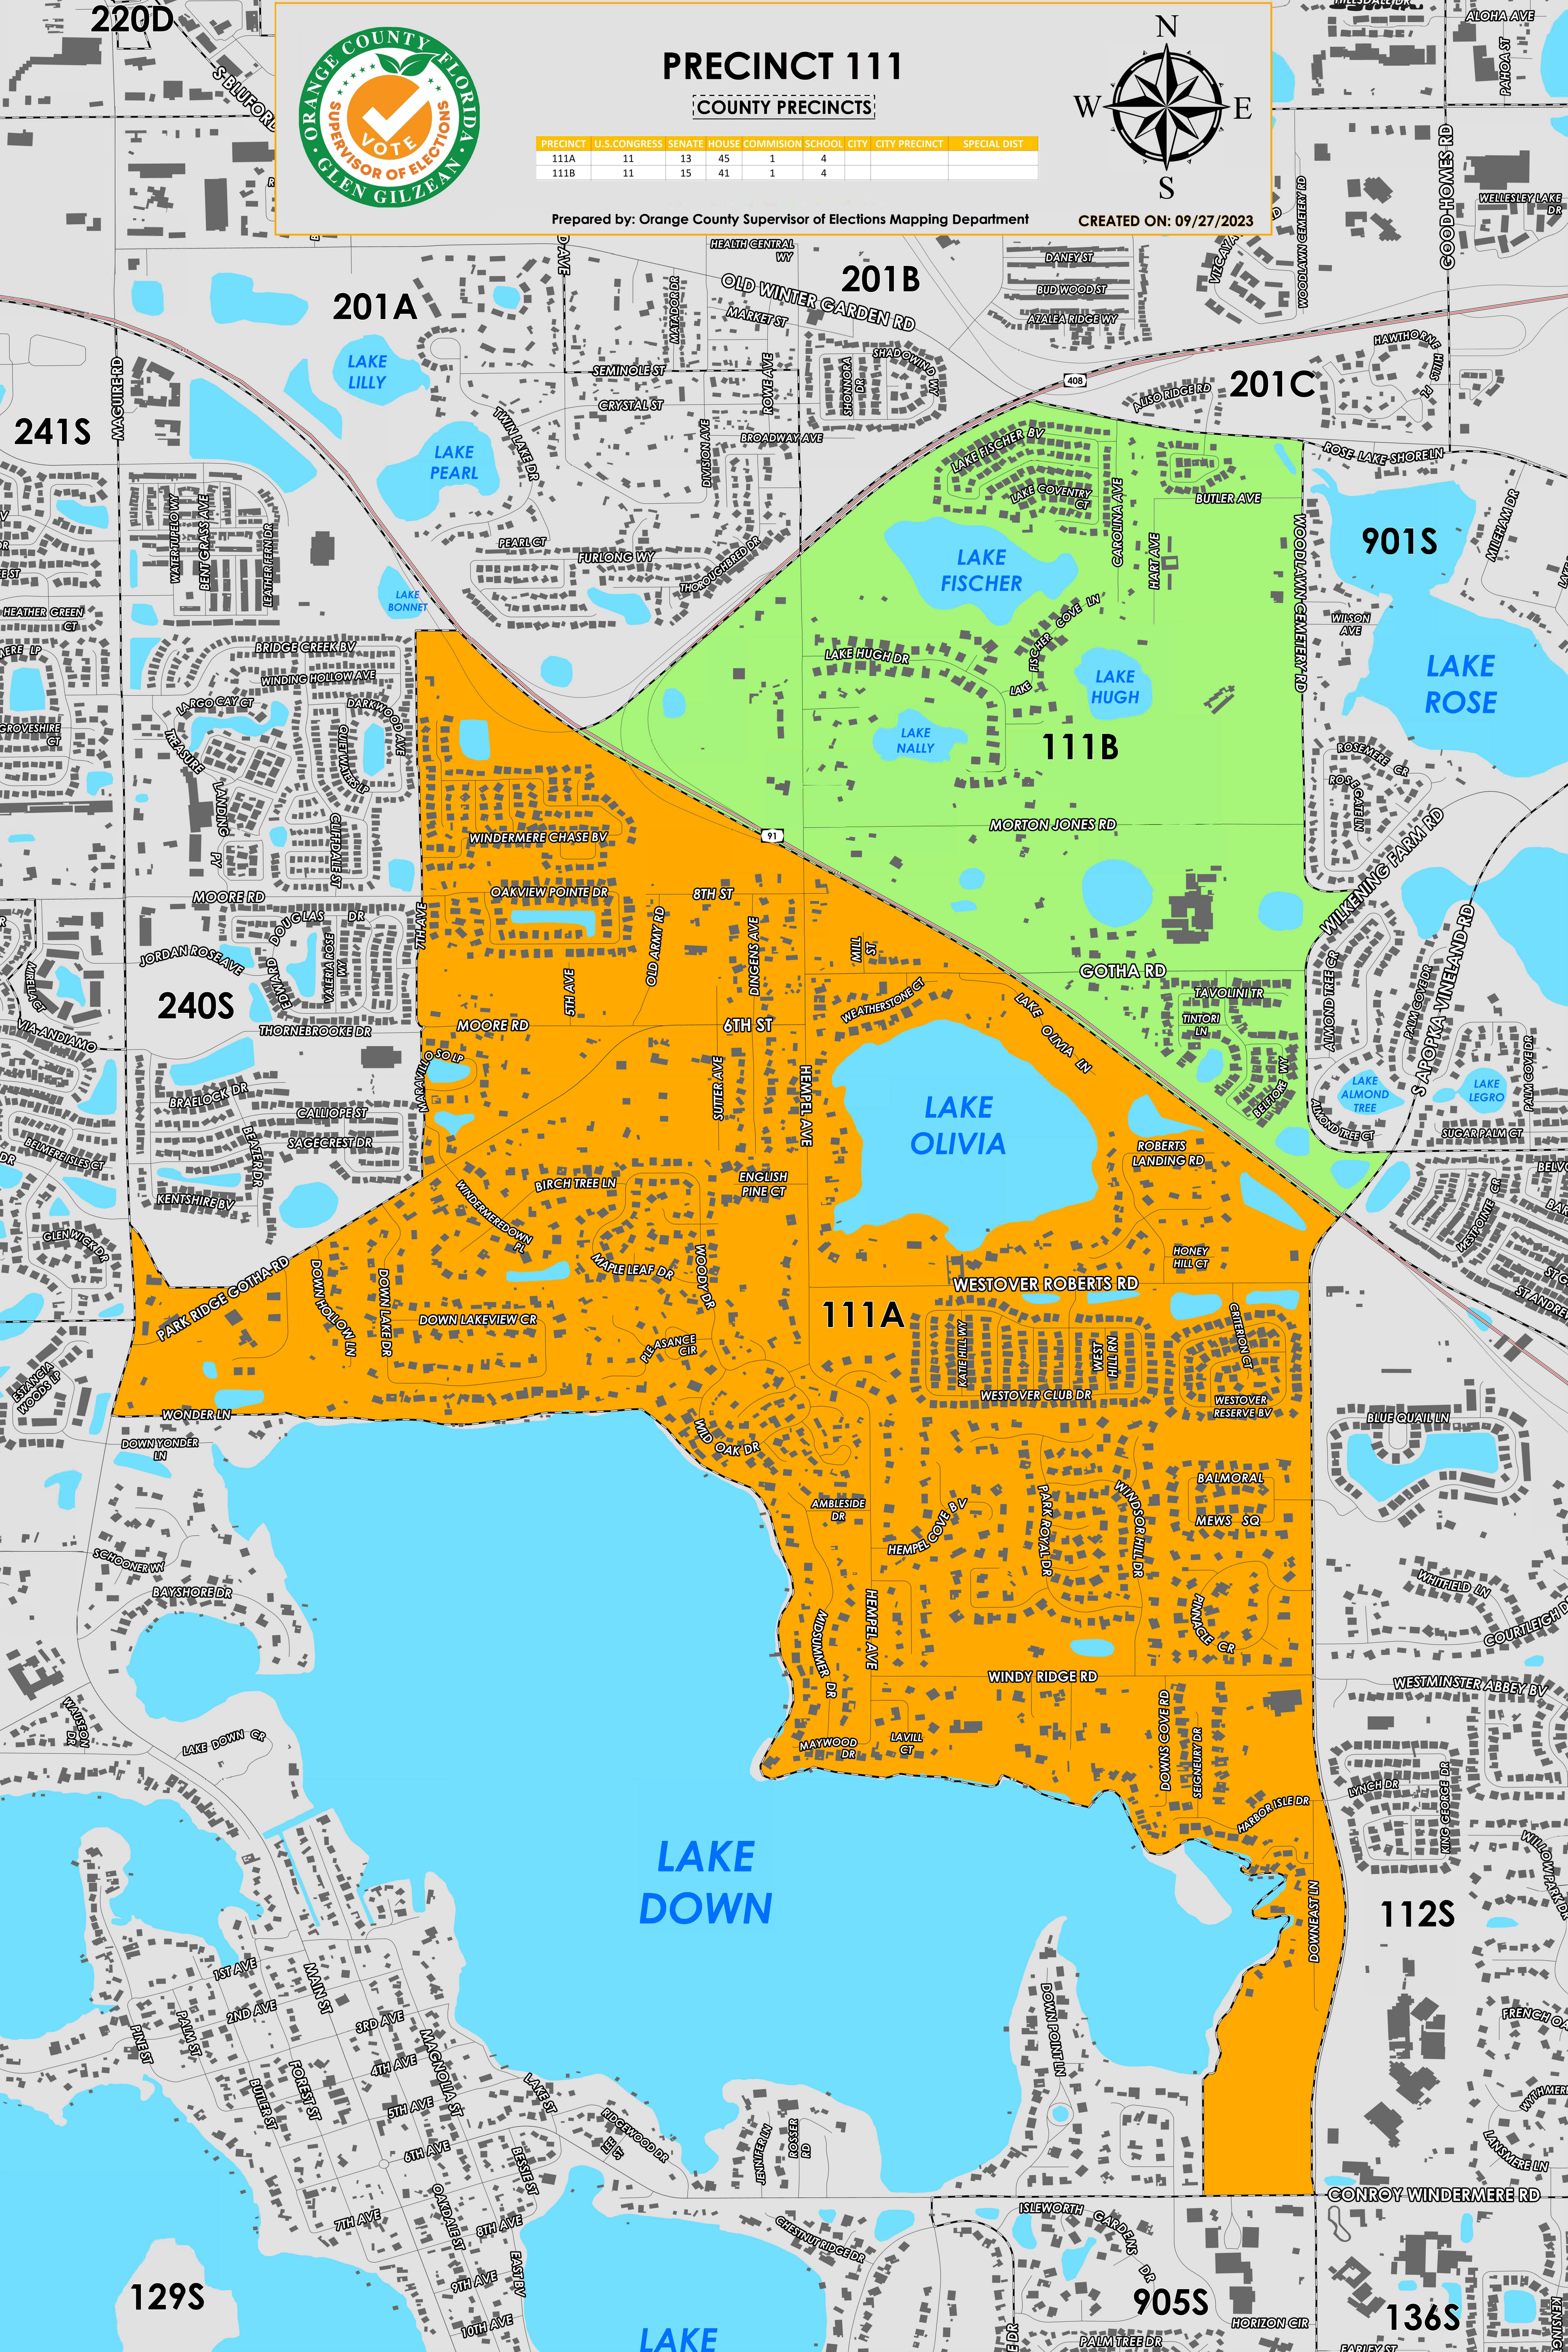

220D

PRECINCT 111

COUNTY PRECINCTS

PRECINCT	U.S. CONGRESS	SENATE	HOUSE	COMMISSION	SCHOOL	CITY	CITY PRECINCT	SPECIAL DIST
111A	11	13	45	1	4			
111B	11	15	41	1	4			

Prepared by: Orange County Supervisor of Elections Mapping Department

CREATED ON: 09/27/2023

201A

201B

201C

241S

240S

901S

111A

111B

112S

129S

905S

136S

LAKE LILLY

LAKE PEARL

LAKE BONNET

LAKE FISCHER

LAKE HUGH

LAKE NALLY

LAKE OLIVIA

LAKE DOWN

LAKE ROSE

Precinct 111 (2024) northern boundary follows a road combination of Old Winter Garden Road, between Lake Ficher Road, Shadowind Way and Thoroughbred Drive to a section of Florida Turnpike and extends to Park Ridge Gotha Road. The western boundary follows along 7th Avenue, Maravilloso Loop, Maguire Road and extends to the eastern shoreline of Lake Down. The southern boundary follows Wonder Lane, the northern shoreline of Lake Down and extends to Conroy Windermere Road. The eastern boundary follows South Apopka Vineland Road, Wilkening Farm Road and extends to Woodlawn Cemetery Road.