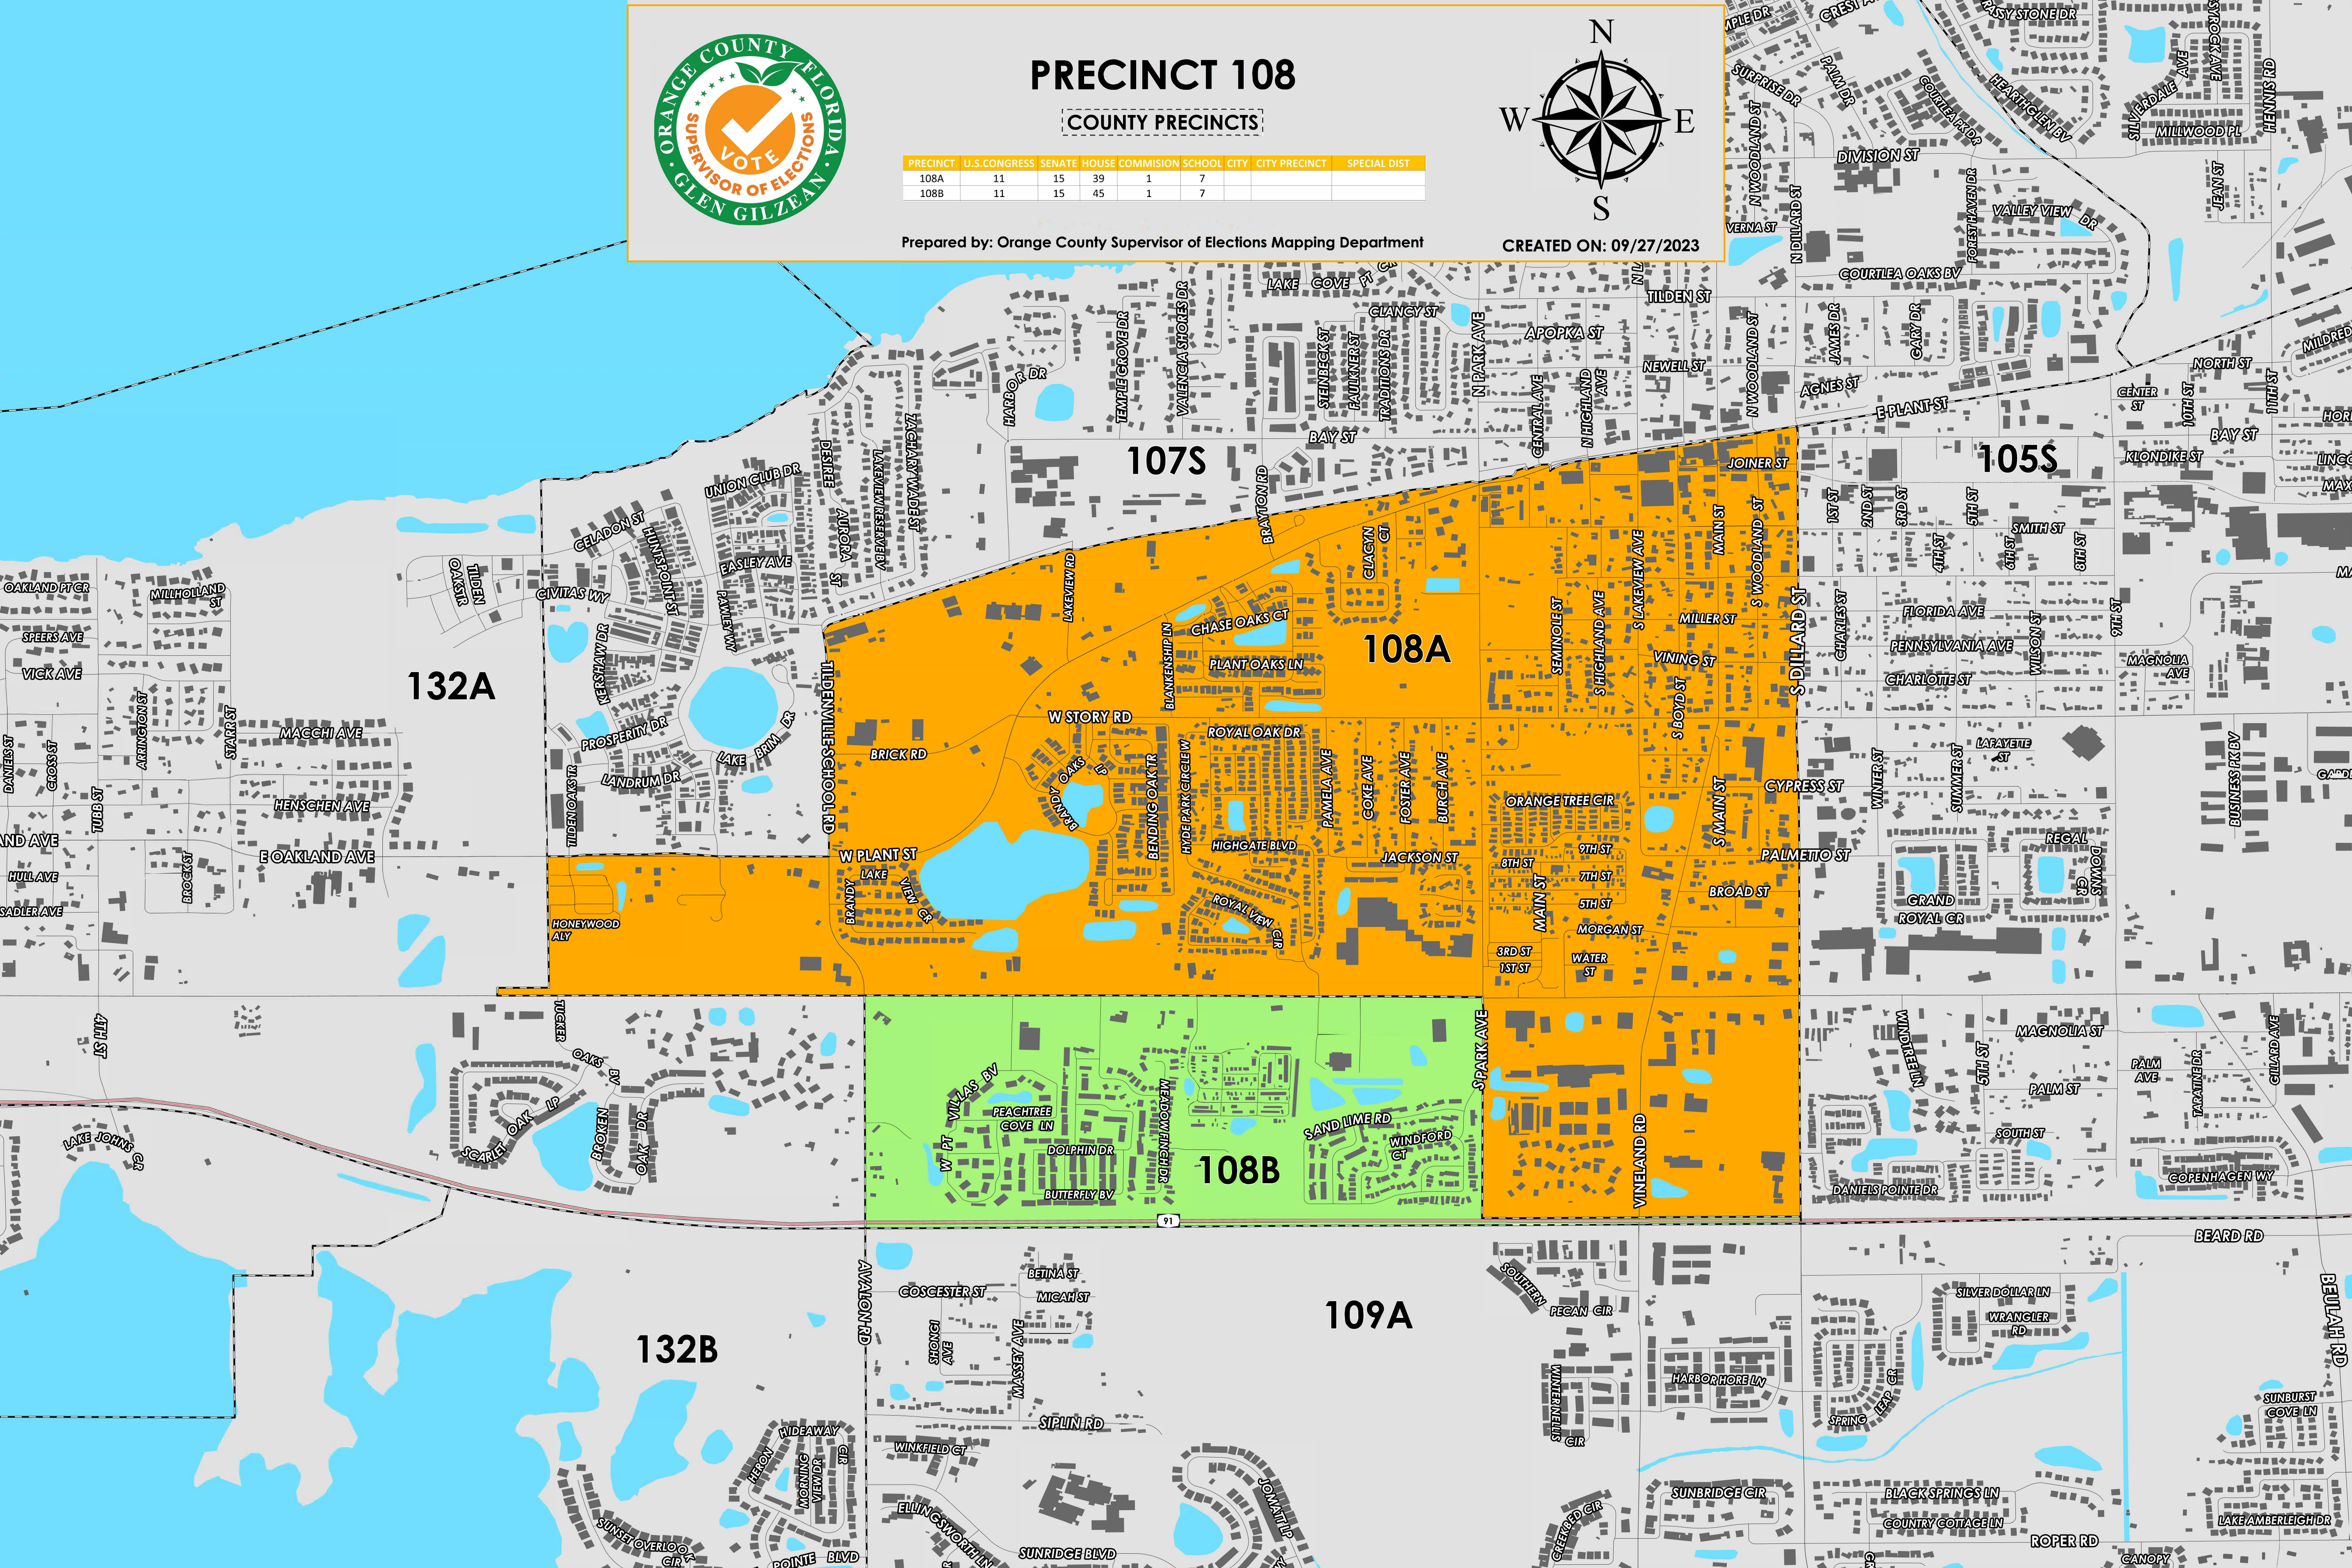

PRECINCT 108

COUNTY PRECINCTS

PRECINCT	U.S. CONGRESS	SENATE	HOUSE	COMMISSION	SCHOOL	CITY	CITY PRECINCT	SPECIAL DIST
108A	11	15	39	1	7			
108B	11	15	45	1	7			

Prepared by: Orange County Supervisor of Elections Mapping Department

CREATED ON: 09/27/2023

132A

107S

105S

108A

108B

109A

132B

Precinct 108 (2024) northern boundary follows a road combination of East Plant Street, Tildenville School Road and continues to State Road 438. The western boundary follows a road combination of Tildenville School Road, a section parallel west of Tilden Oaks Trail, Honeywood Alley and Avalon Road. The southern boundary follows West Colonial Drive and extends along the Florida Turnpike. The eastern boundary follows Daniels Road and extends to South Dillard Street.

Precinct 108 contains sub precincts of:

108A is with district assignments of U.S. Congress 11, State Senate 15, State House 39, County Commission 1, and School Board 7.

108B is with district assignments of U.S. Congress 11, State Senate 15, State House 45, County Commission 1, and School Board 7.