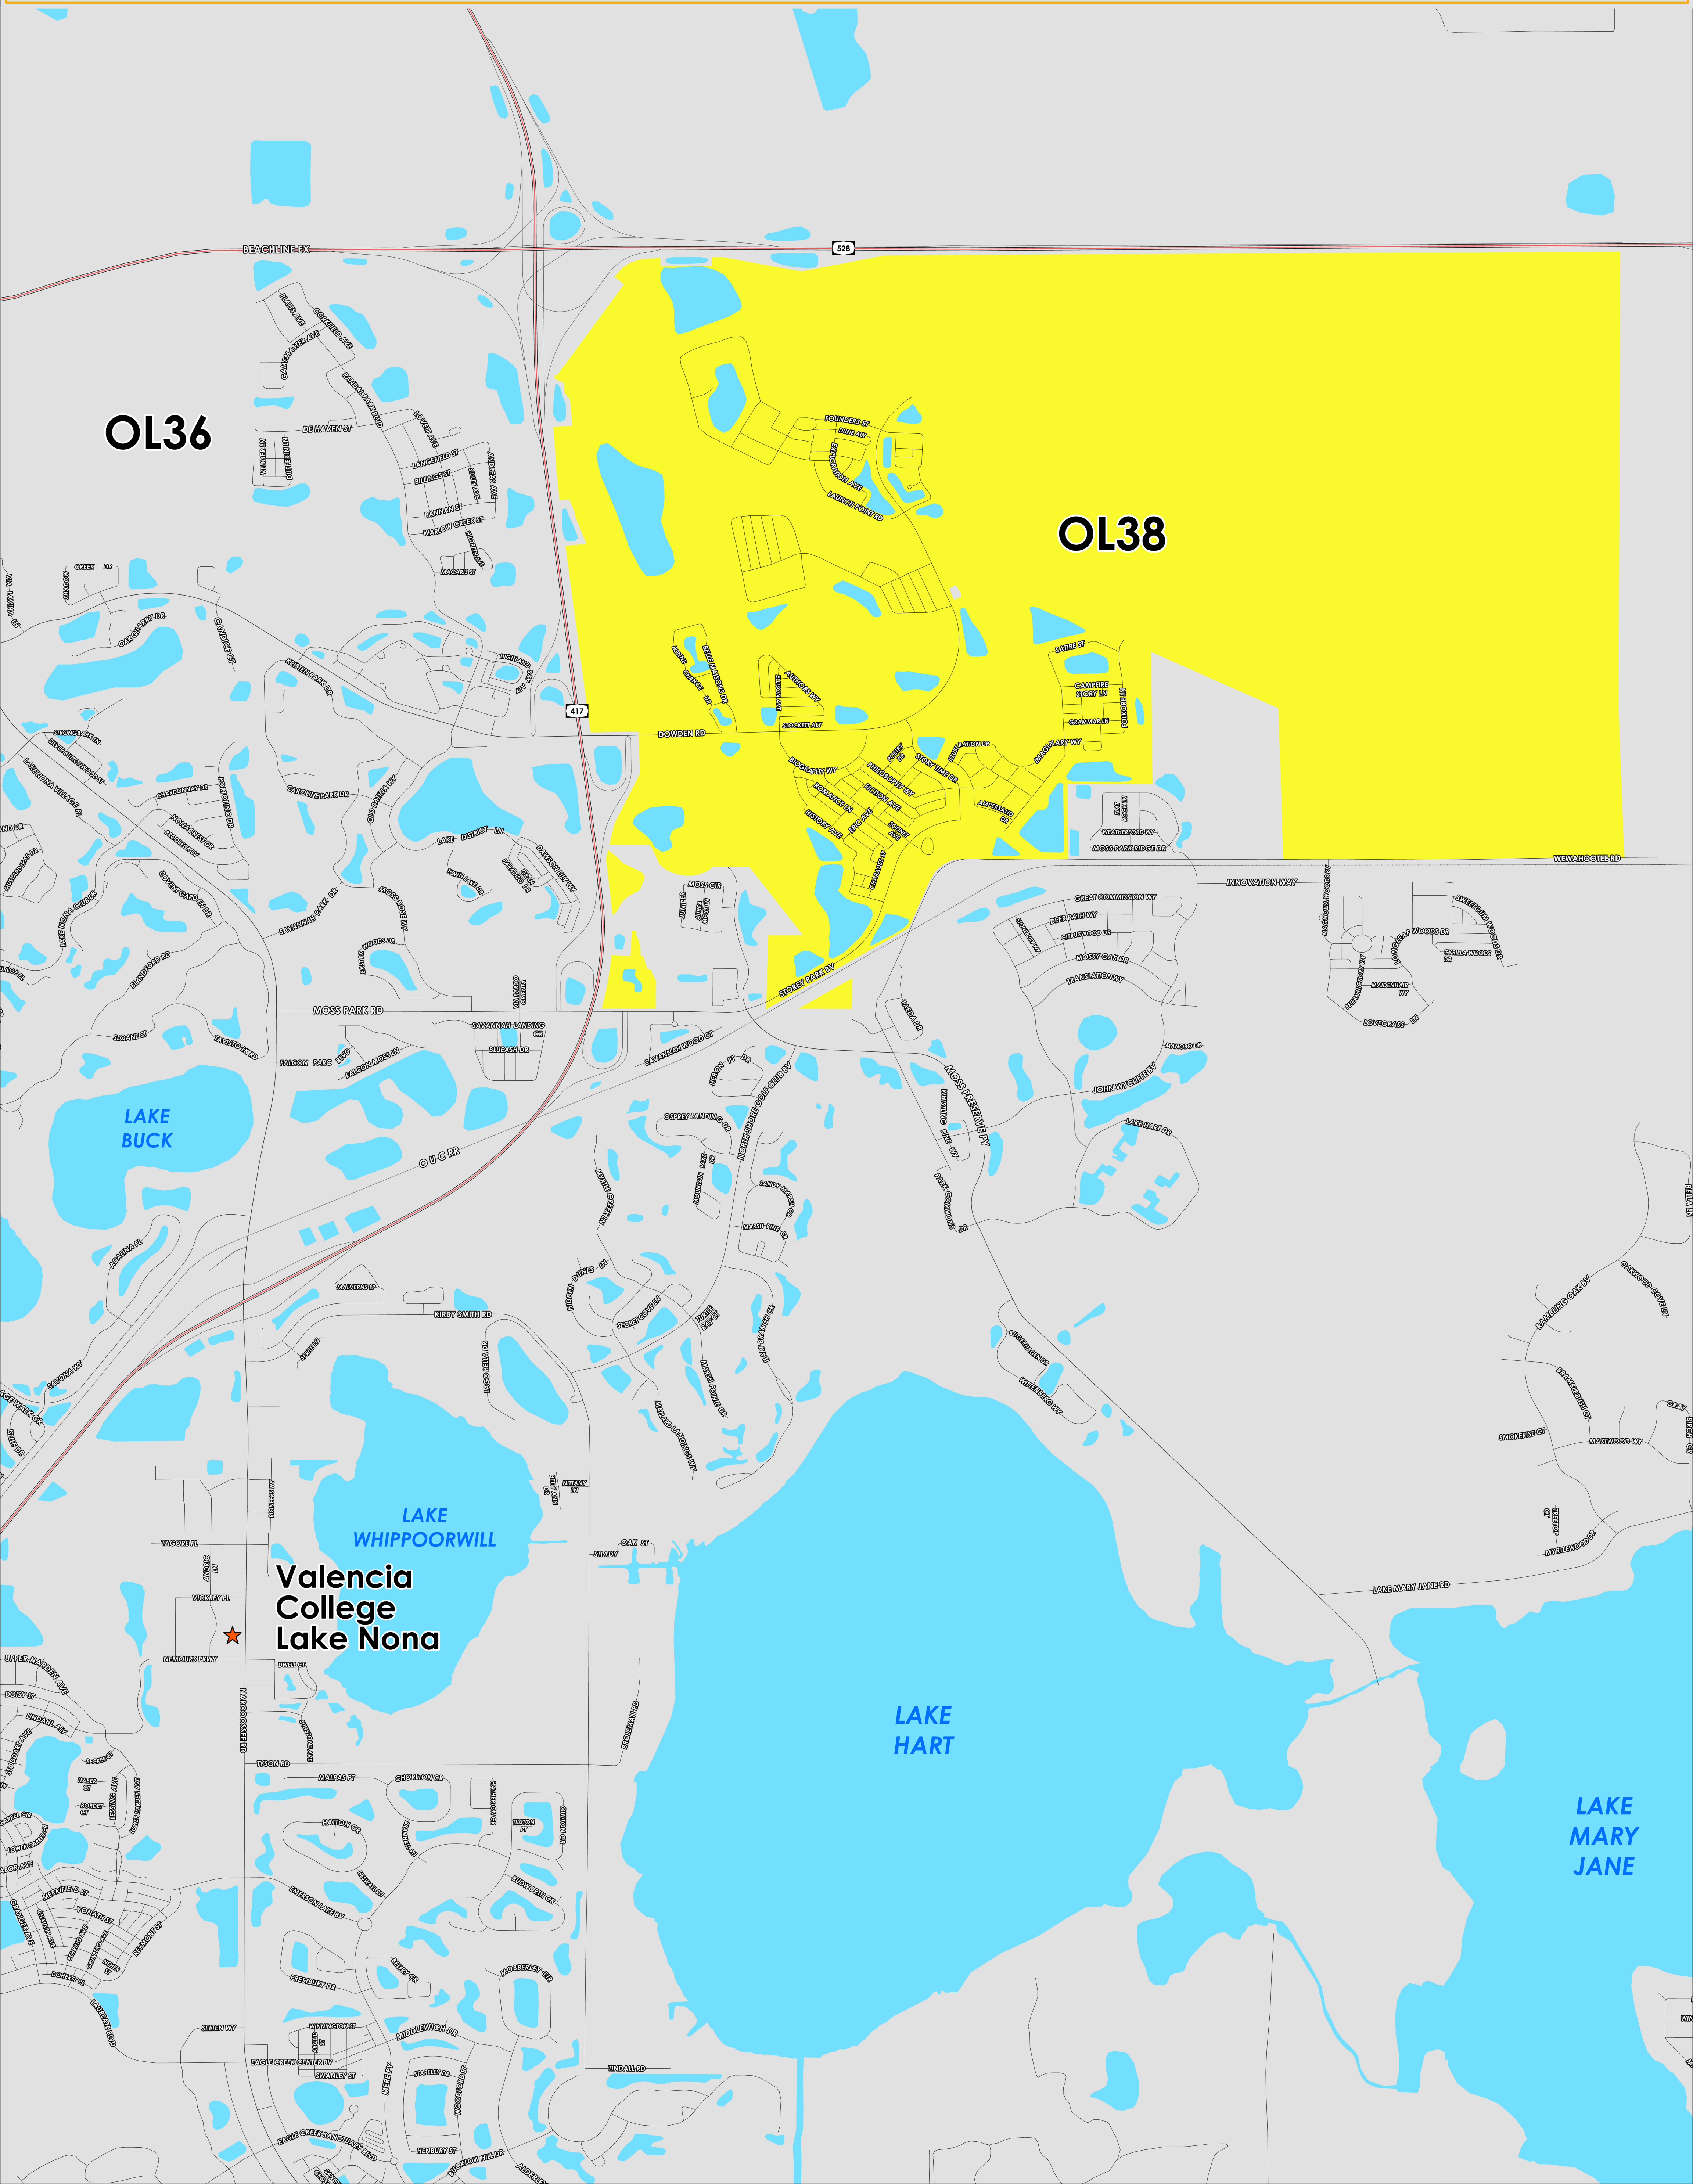

# ★ POLLING PLACE

VALENCIA COLLEGE LAKE NONA  
12350 NARCOOSSEE RD

MUNICIPAL OL38 DIST 1  
LEGACY PRECINCT 1701

Bill Cowles, Supervisor of Elections  
Prepared by: Orange County Supervisor of Elections Mapping Department

CREATED ON: 08/31/2023

The City of Orlando District 1 in Orange County, Florida contains municipal precincts OL38.

Municipal precinct OL38 extends north along State Road 528, west along State Road 417, south along Storey Park Blvd and Wewahootee Rd. The eastern boundary runs past Innovation Way up to State Road 528. Within these borders are many sections which are considered unincorporated Orange County, and not part of the City of Orlando. This municipal precinct also includes the following Orange County precincts:

- 416

The polling place for OL38 is located at Valencia College Lake Nona, 12350 Narcoossee Rd.

Valencia College Lake Nona is situated between Vickrey Pl and Nemours Pkwy.

Each listed Orange County precinct is partially made up of the City of Orlando and partially unincorporated Orange County, which change according to municipal annexation ordinances.