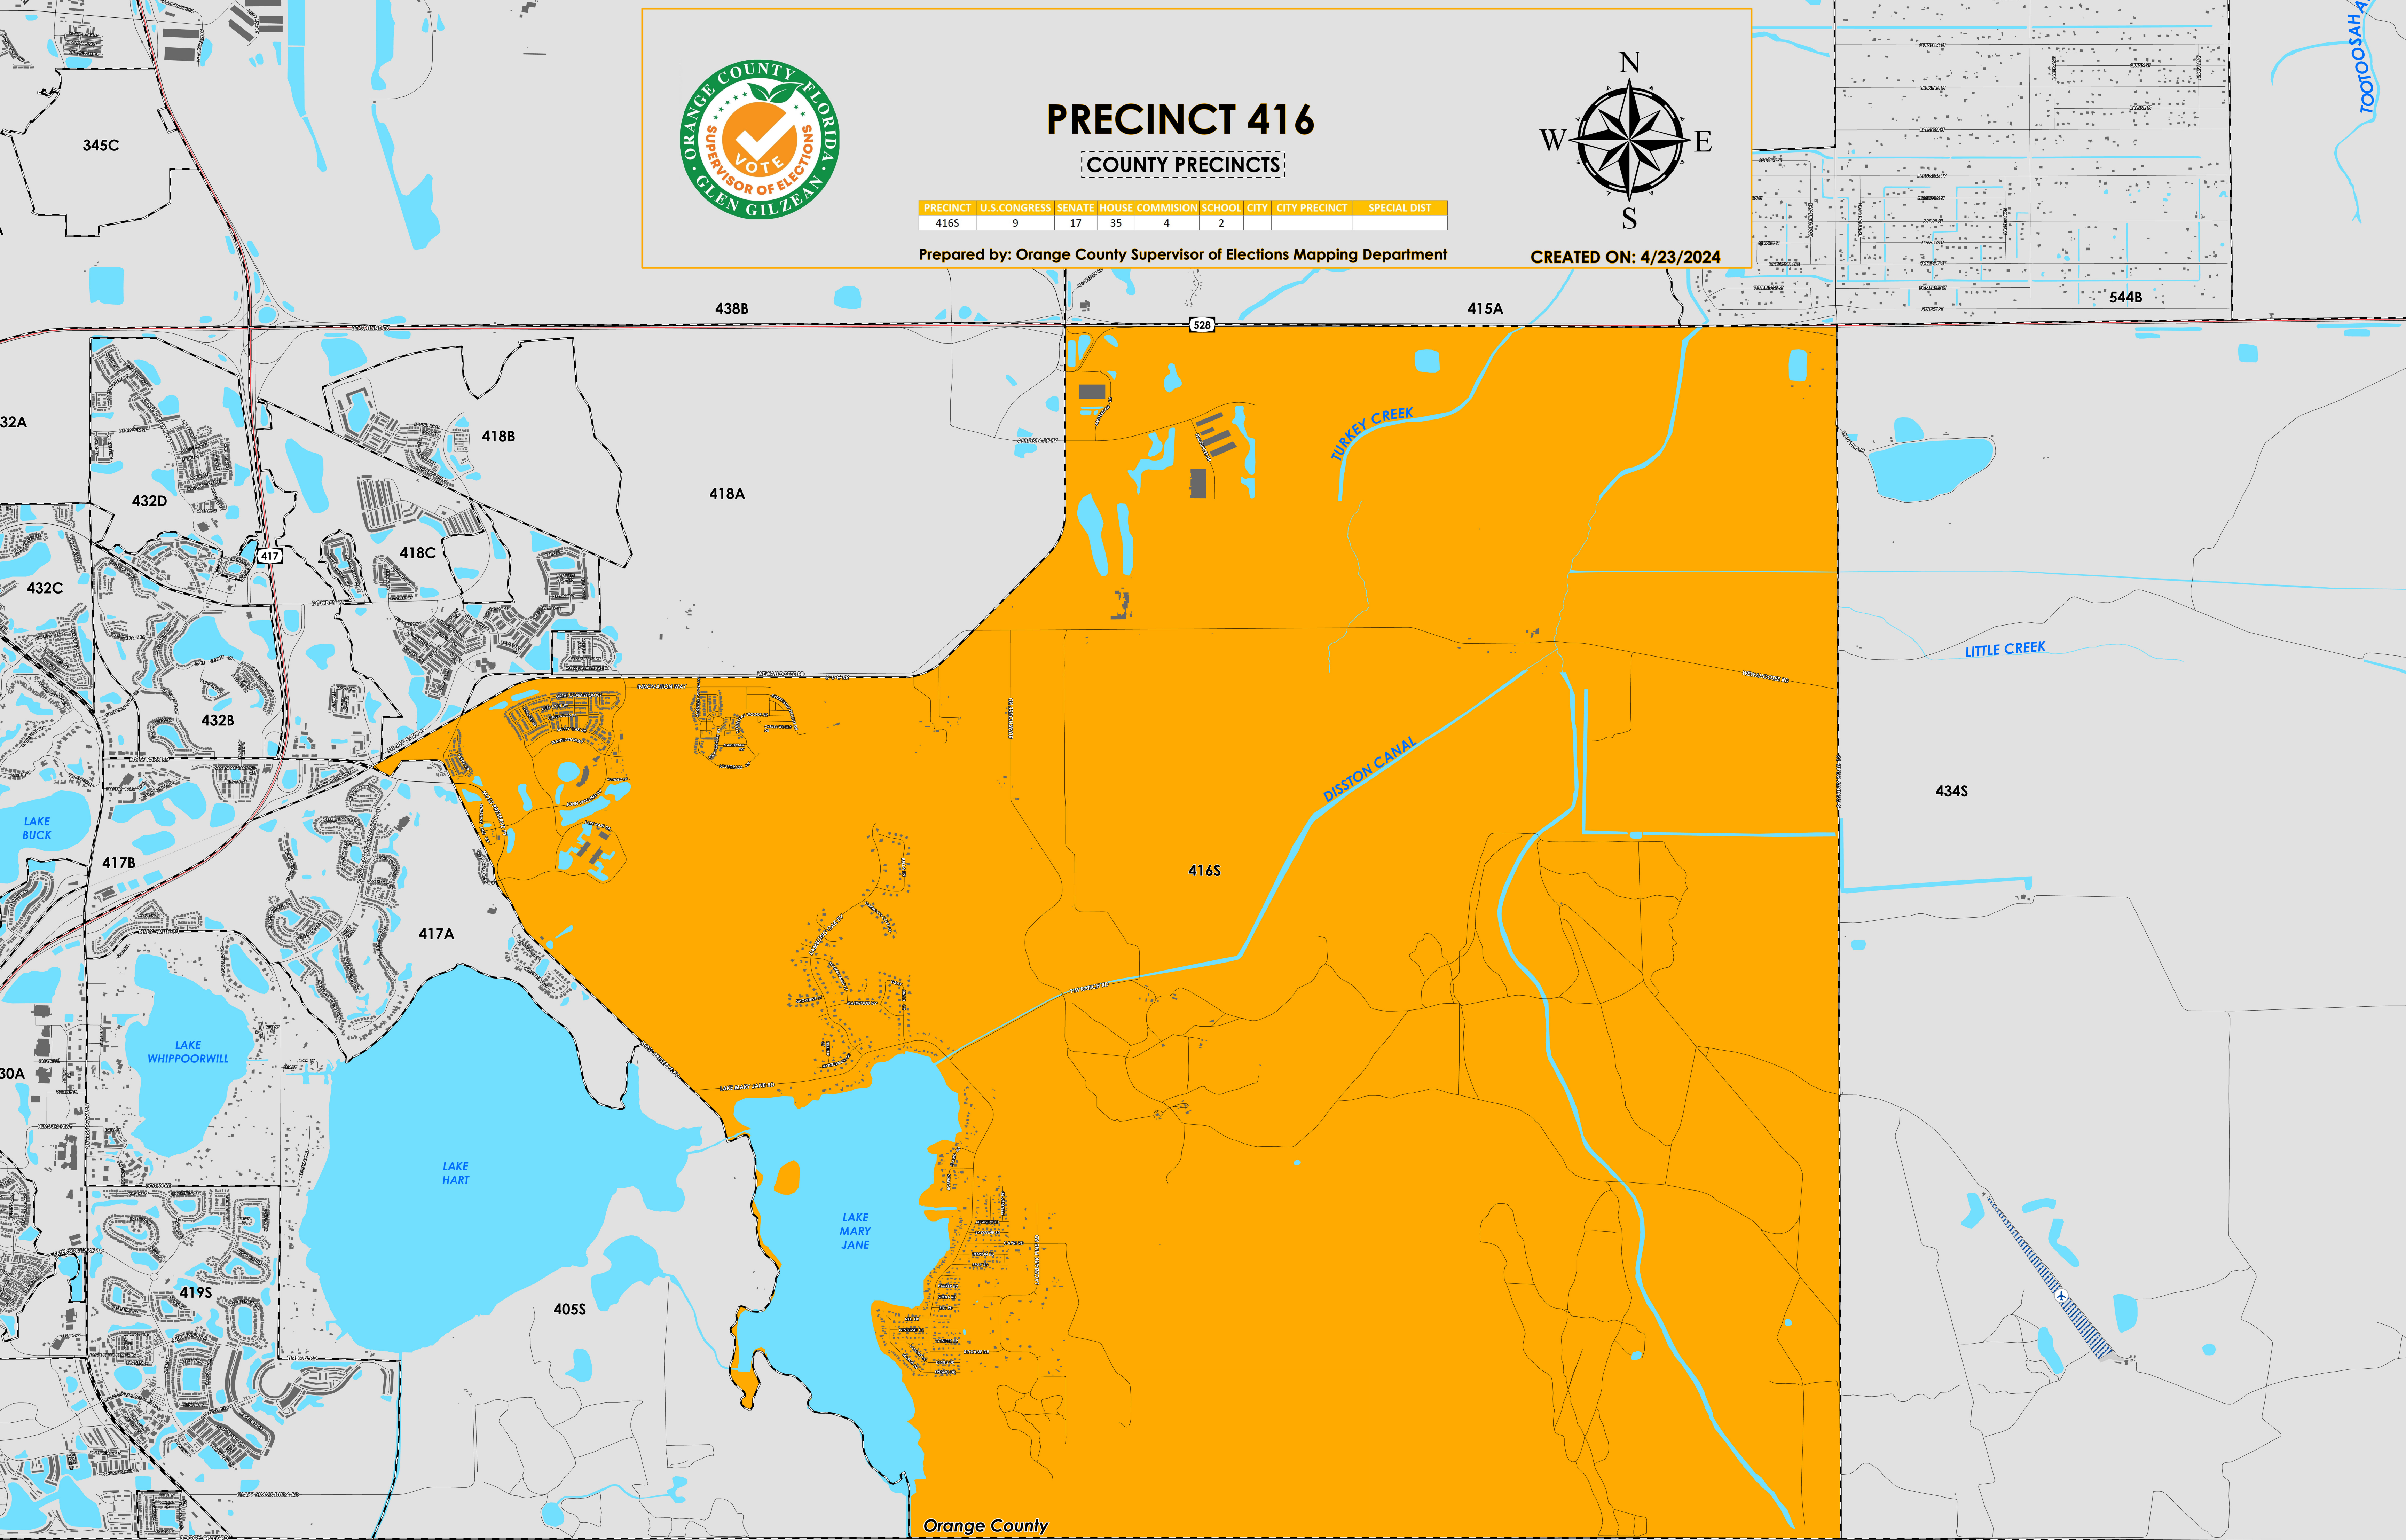

PRECINCT 416

COUNTY PRECINCTS

PRECINCT	U.S. CONGRESS	SENATE	HOUSE COMMISSION	SCHOOL	CITY	CITY PRECINCT	SPECIAL DIST
416S	9	17	35	4	2		

Prepared by: Orange County Supervisor of Elections Mapping Department

CREATED ON: 4/23/2024

Orange County
Osceola County

Precinct 416 (2024) northern boundary follows along State Road 528, Wewahootee Rd and Storey Park Blvd. The western boundary follows along Moss Preserve Pkwy. The southern boundary follows along the Osceola/Orange County border, and the eastern boundary follows along South County Road 13.

Precinct 416 contains sub precincts of:

416S is with district assignments of U.S. Congress 9, State Senate 17, State House 35, County Commission 4, and School Board 2.

For more detailed views of other county and municipal precincts, [visit the District and Precinct Maps page](#). For more information about precinct boundaries, contact the [Orange County Supervisor of Elections office](#)

This map was produced by the Orange County Supervisor of Elections Mapping Department. Additional voter information can be found [on our website](#).