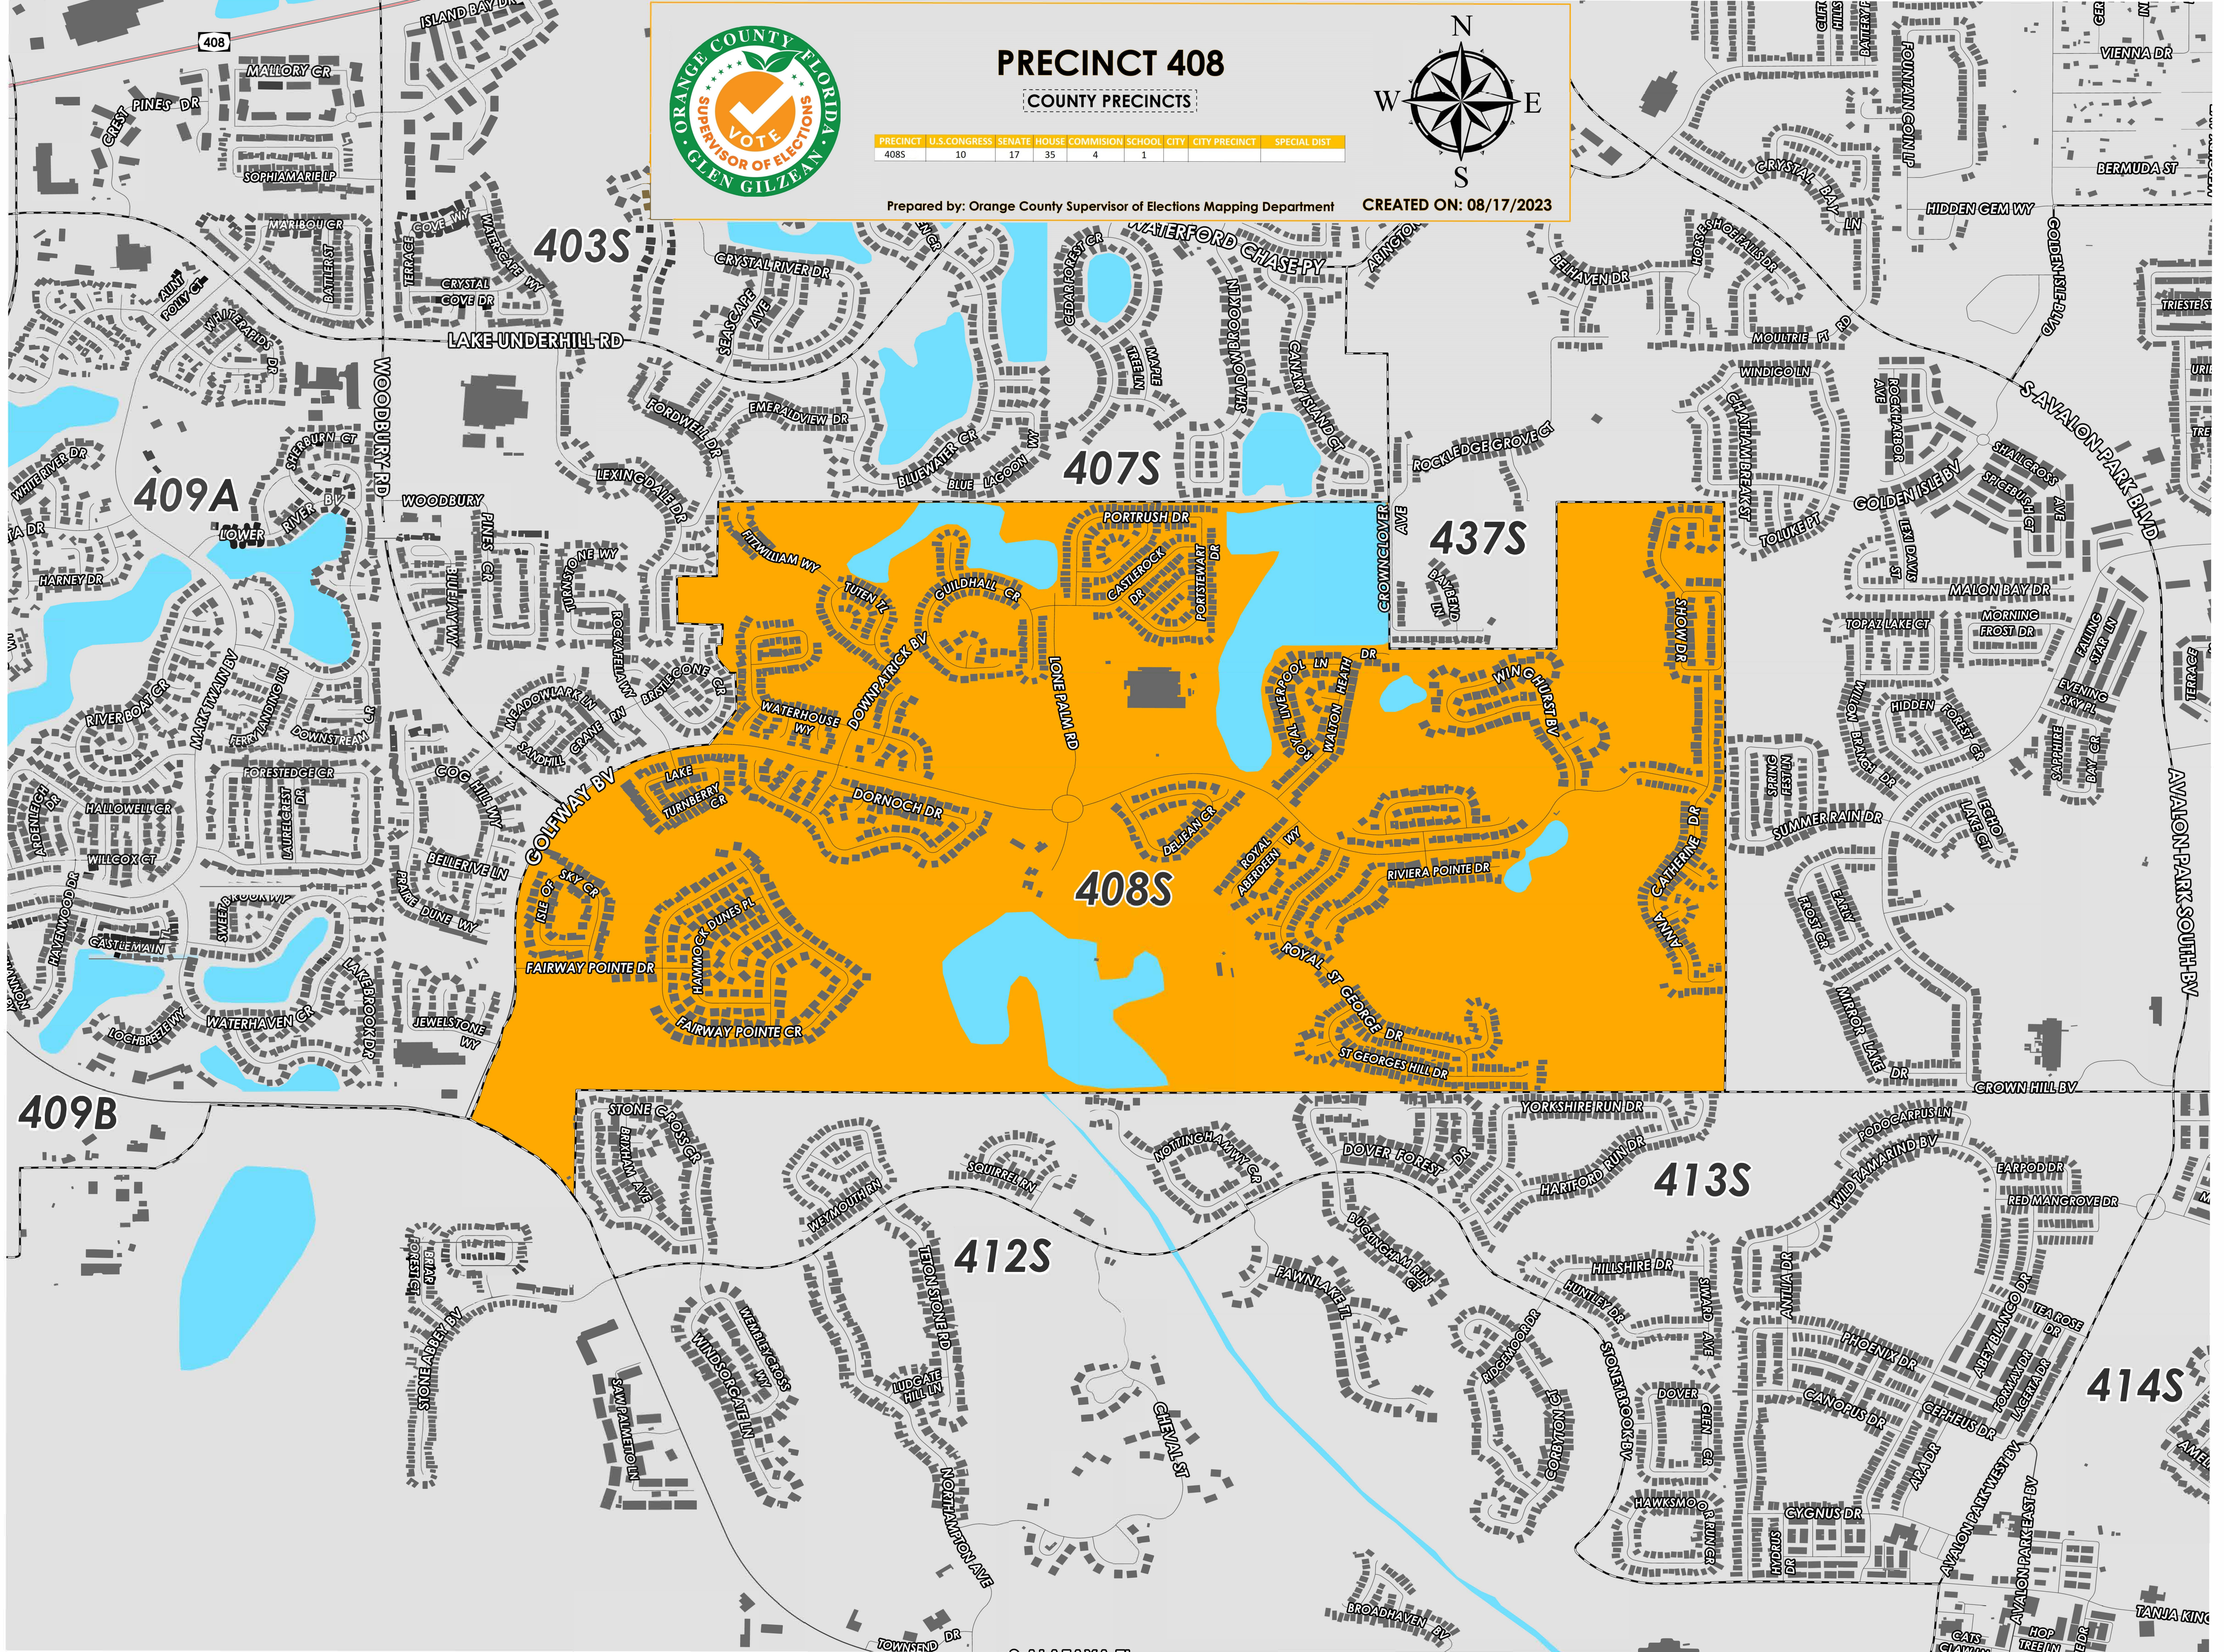

PRECINCT 408

COUNTY PRECINCTS

PRECINCT	U.S. CONGRESS	SENATE	HOUSE	COMMISSION	SCHOOL	CITY	CITY PRECINCT	SPECIAL DIST
408S	10	17	35	4	1			

Prepared by: Orange County Supervisor of Elections Mapping Department

CREATED ON: 08/17/2023

409A

403S

407S

437S

408S

409B

412S

413S

414S