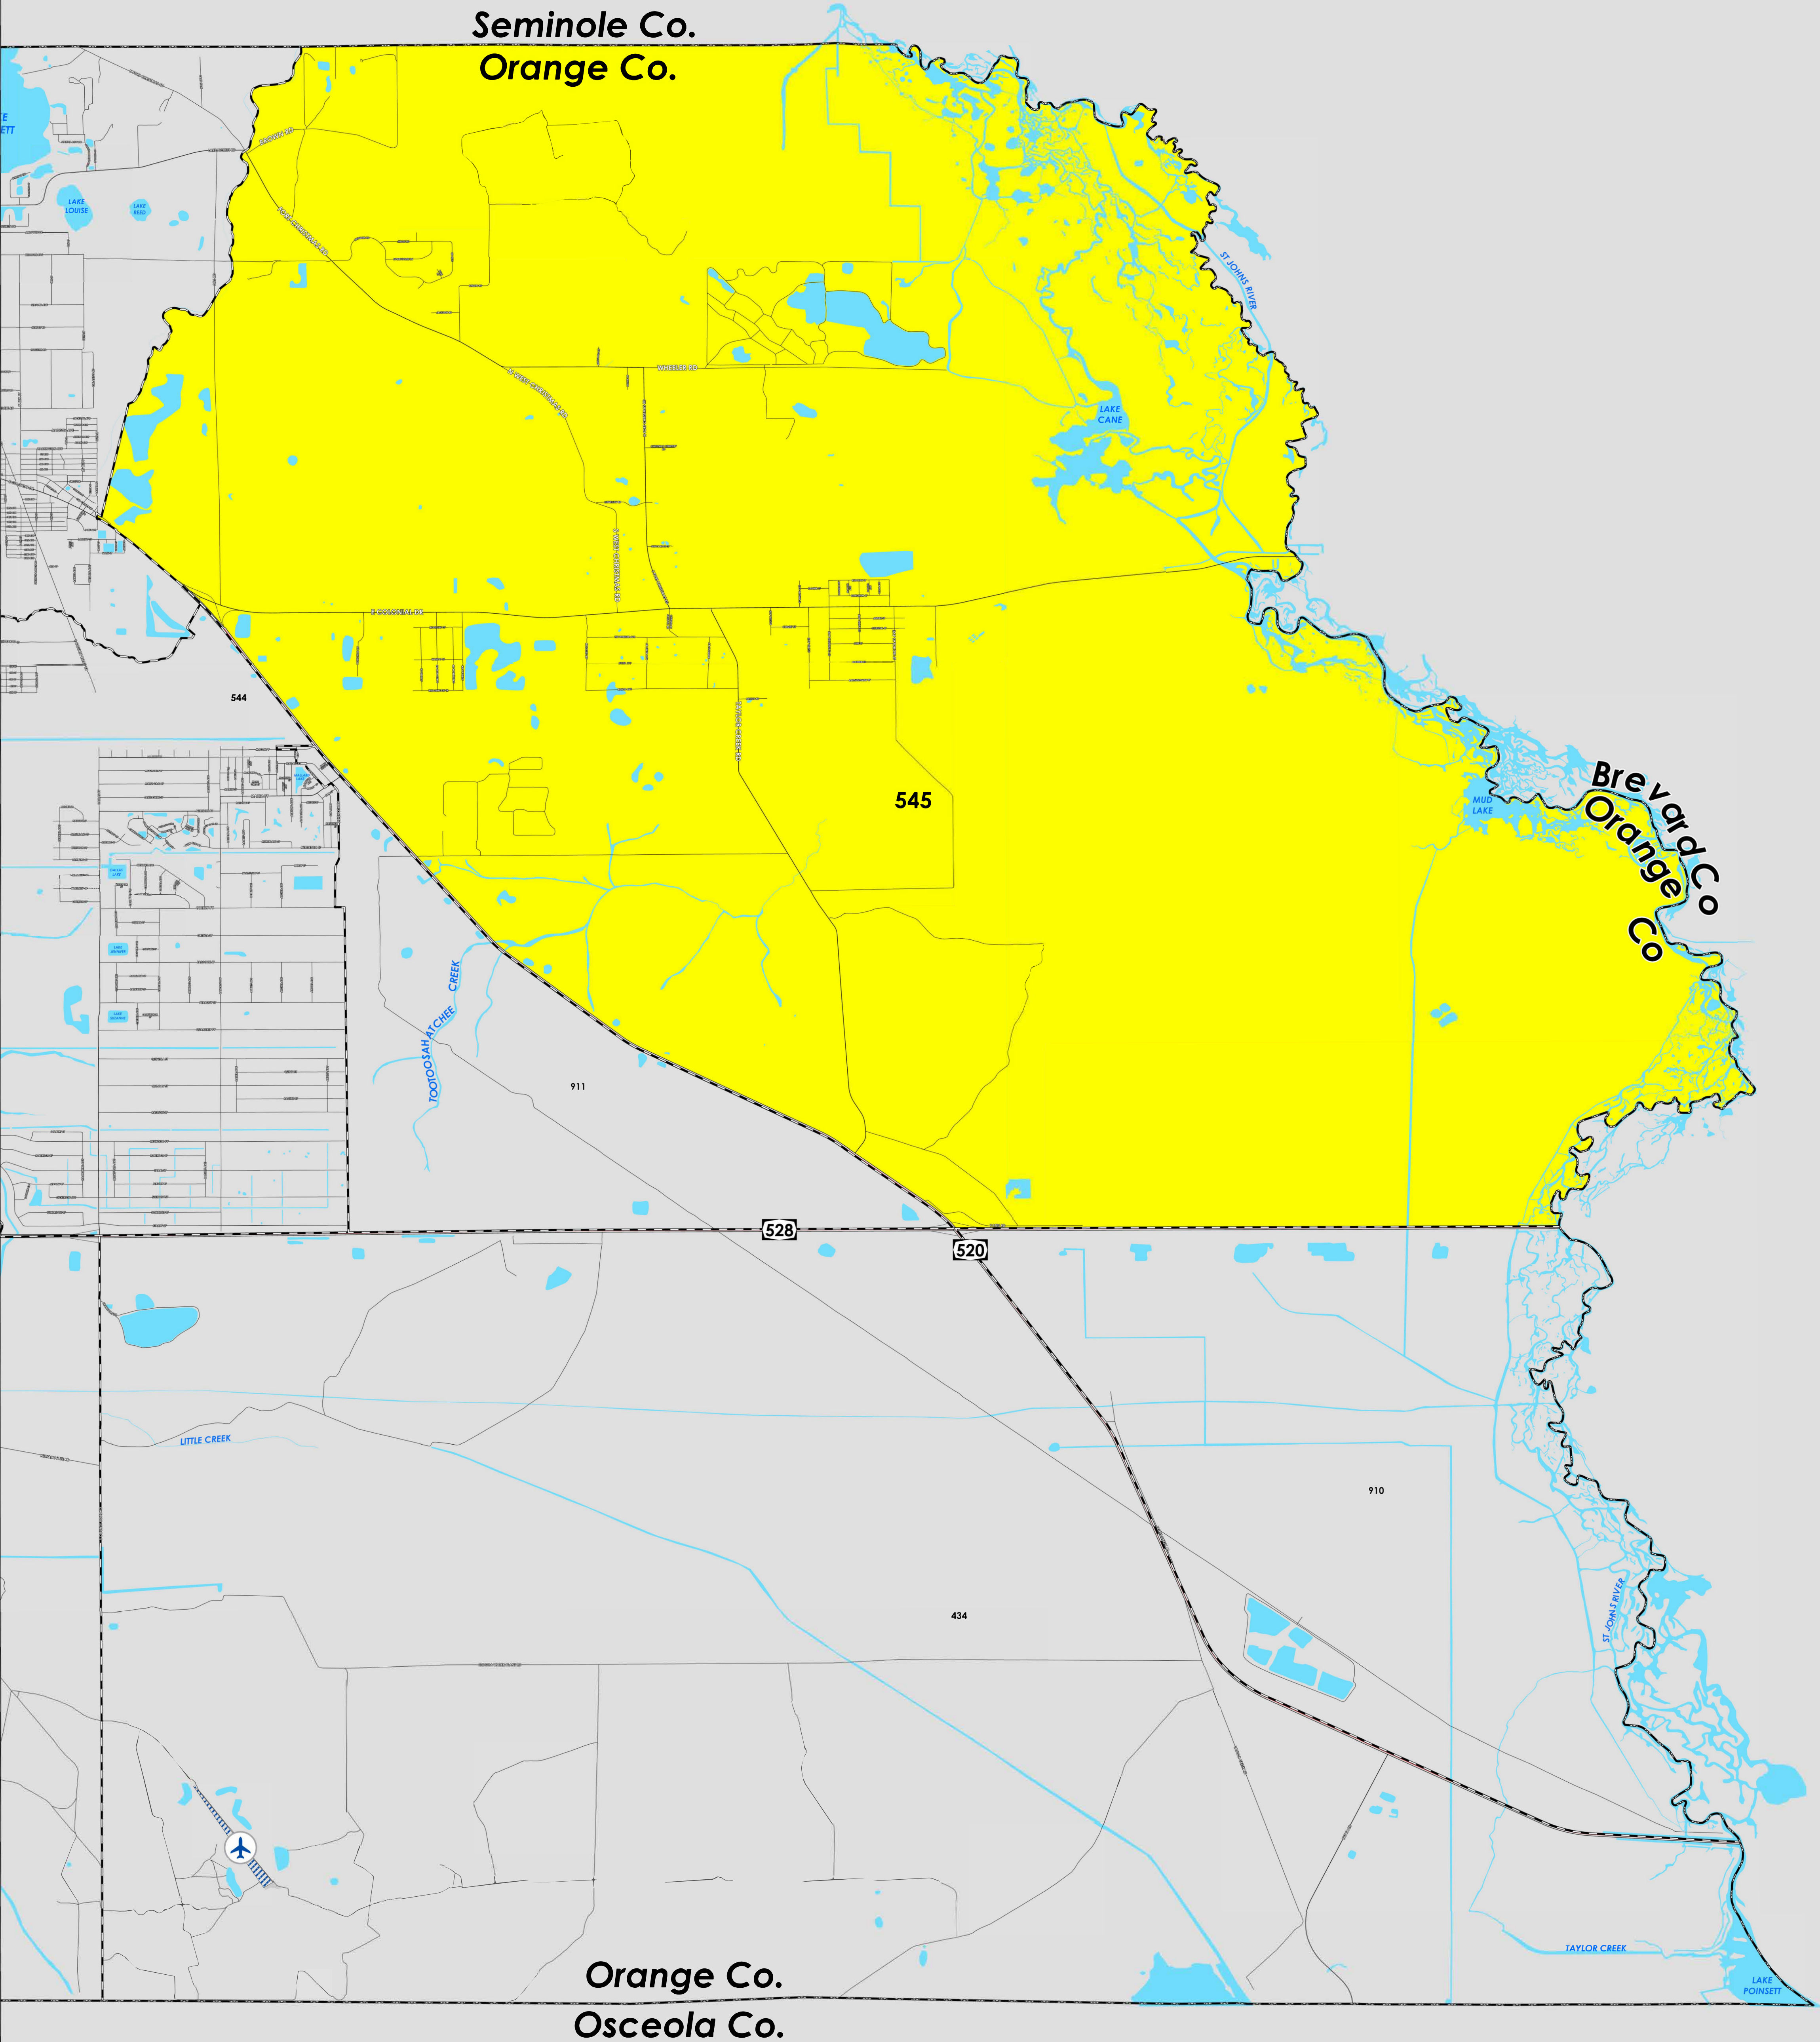

POLLING PLACE

CHRISTMAS CIVIC CENTER

23760 E COLONIAL DR

Prepared by: Orange County Supervisor of Elections Mapping Department

CREATED ON: 1/22/2024

The Polling Place for Precinct 545 is Christmas Civic Center at 23760 E Colonial Drive, Orlando.

Precinct 545 (2024) northern boundary follows the Seminole/Orange County border. The western boundary follows west of Brown Road and Dill Road and extends along State Road 520. The southern boundary follows along State Road 528 south of Yates Road. The eastern boundary follows along the Brevard/Orange County border east of St. Johns River, Mud Lake, and Lake Cane.

Precinct 545 contains a sub precinct of:

545A is with district assignments of U.S. Congress 8, State Senate 17, State House 35, County Commission 5, and School Board 1.

545Z is with district assignments of U.S. Congress 10, State Senate 17, State House 35, County Commission 5, and School Board 1.

This map was produced by the Orange County Supervisor of Elections Mapping Department. Additional voter information can be found [on our website](#).