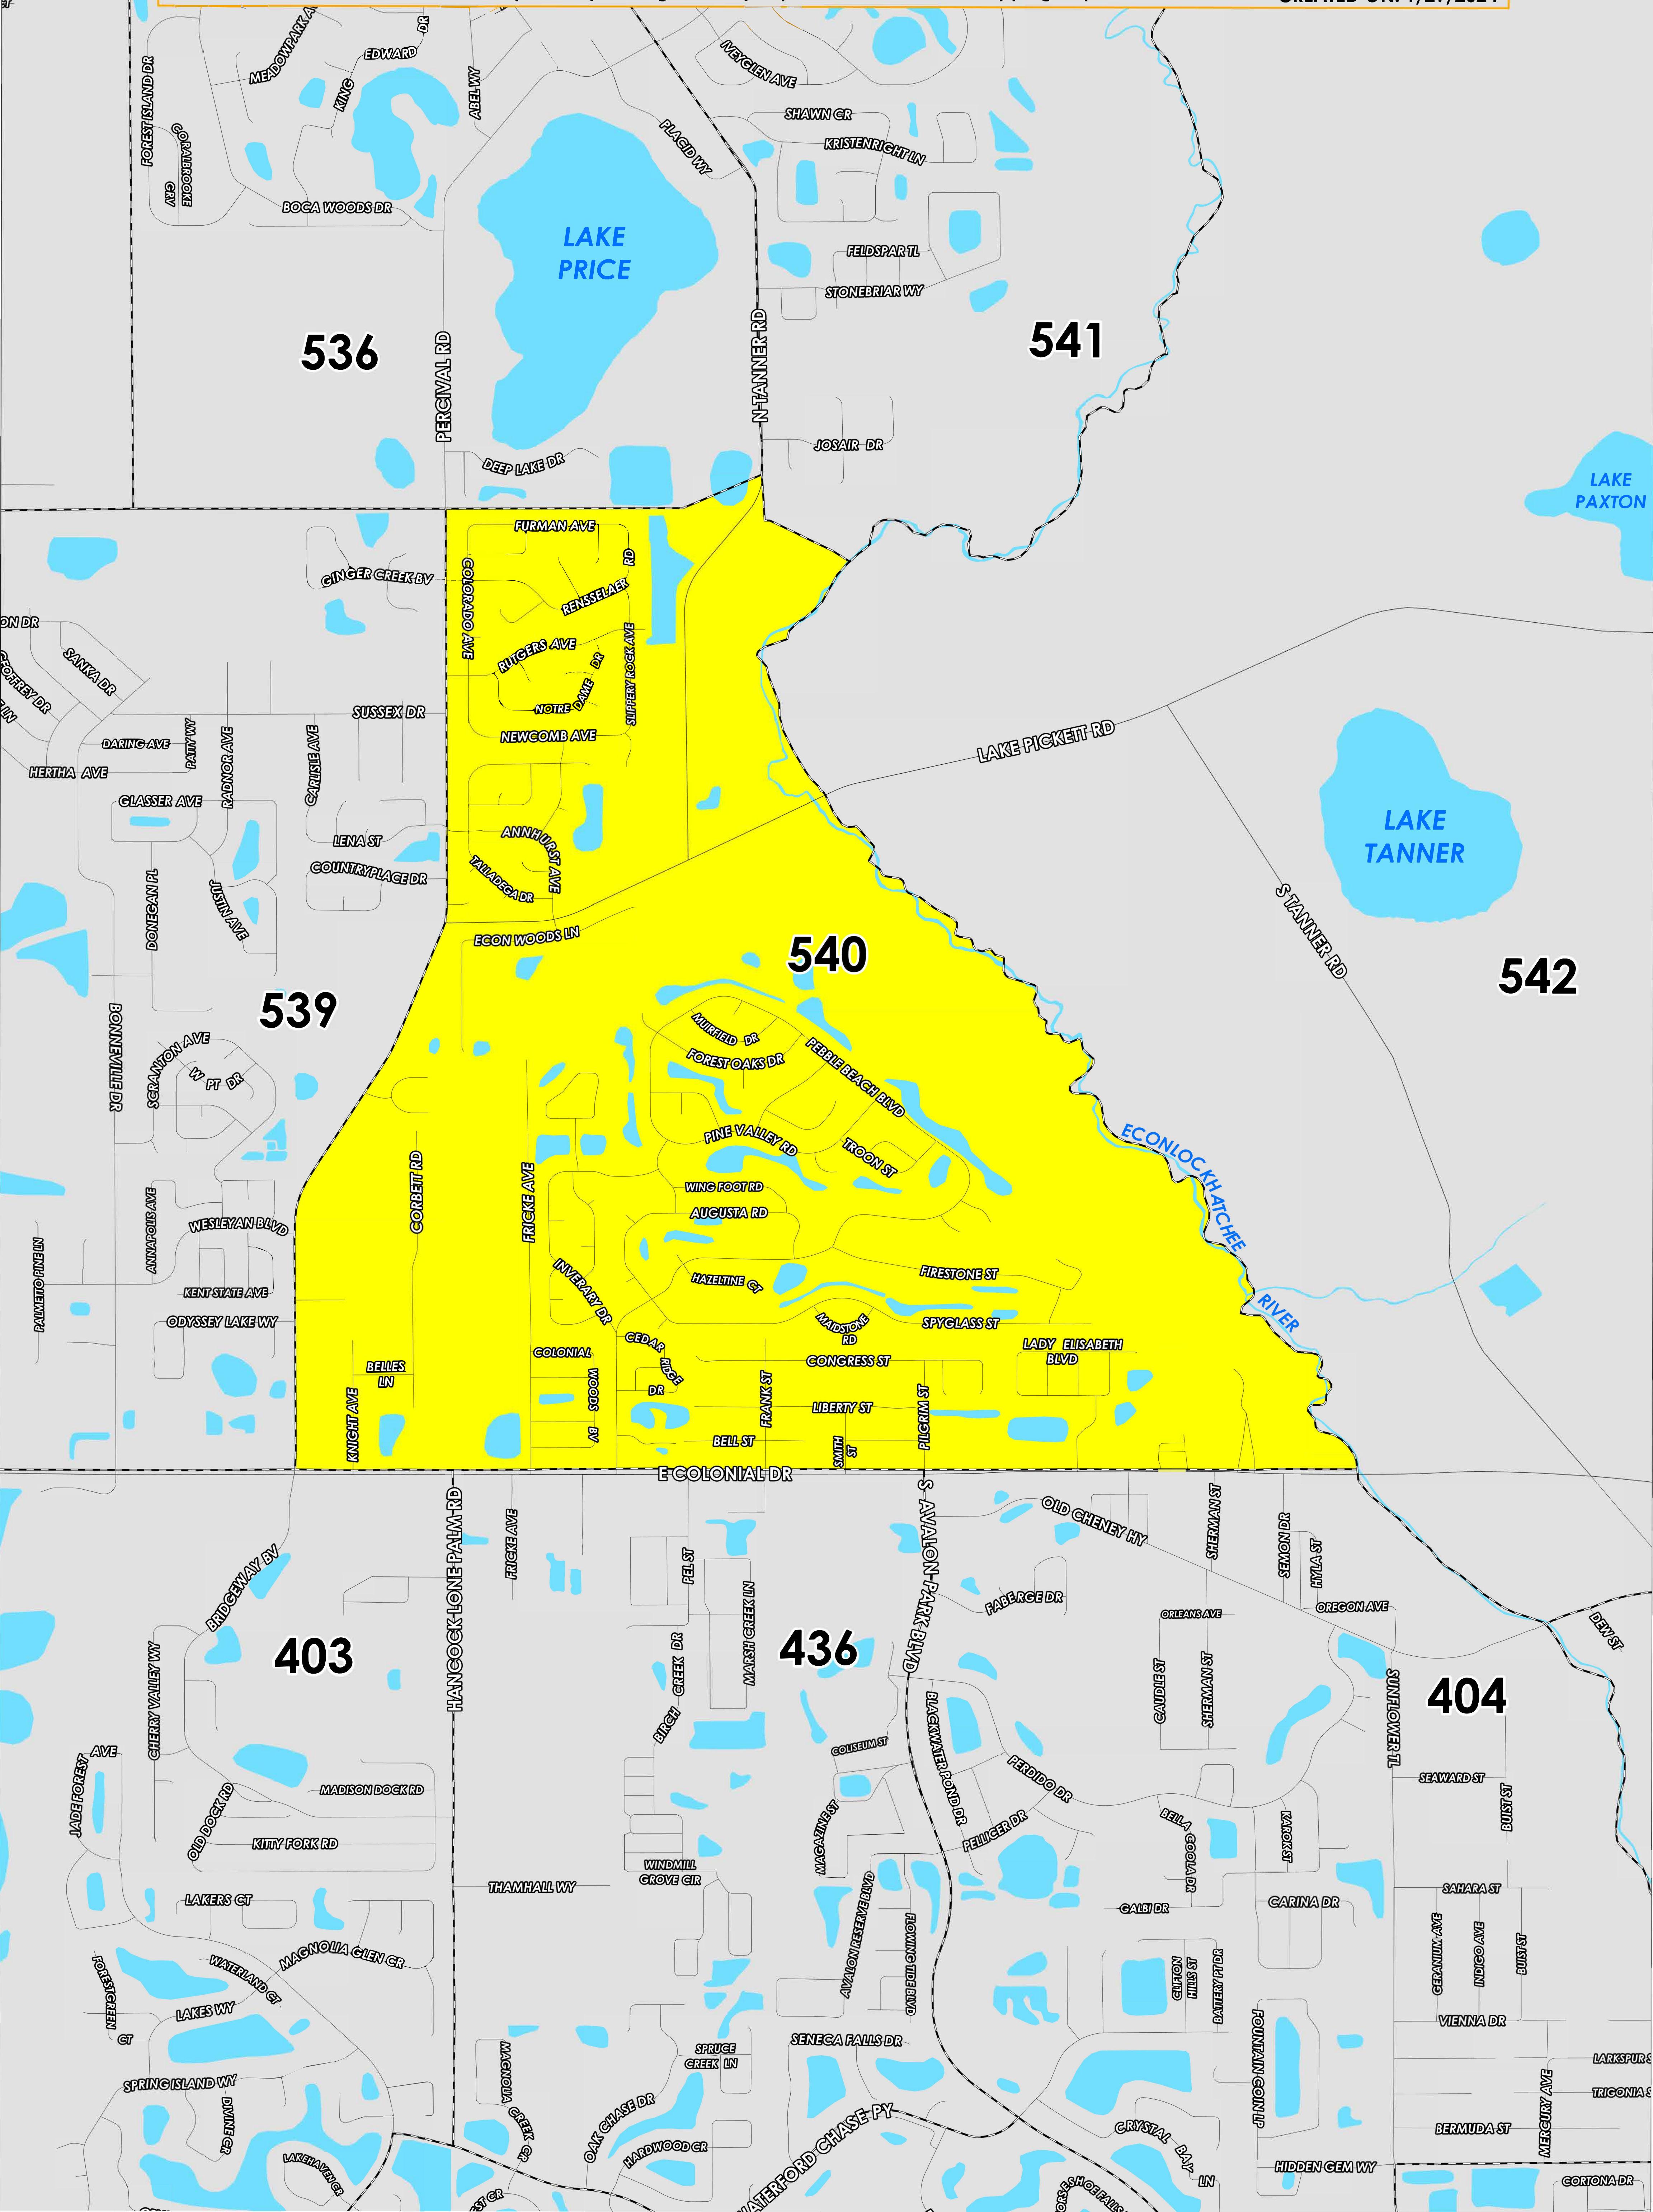

POLLING PLACE

FAIRWAYS COUNTRY CLUB

14481 PEBBLE BEACH BLVD

Prepared by: Orange County Supervisor of Elections Mapping Department

CREATED ON: 1/29/2024