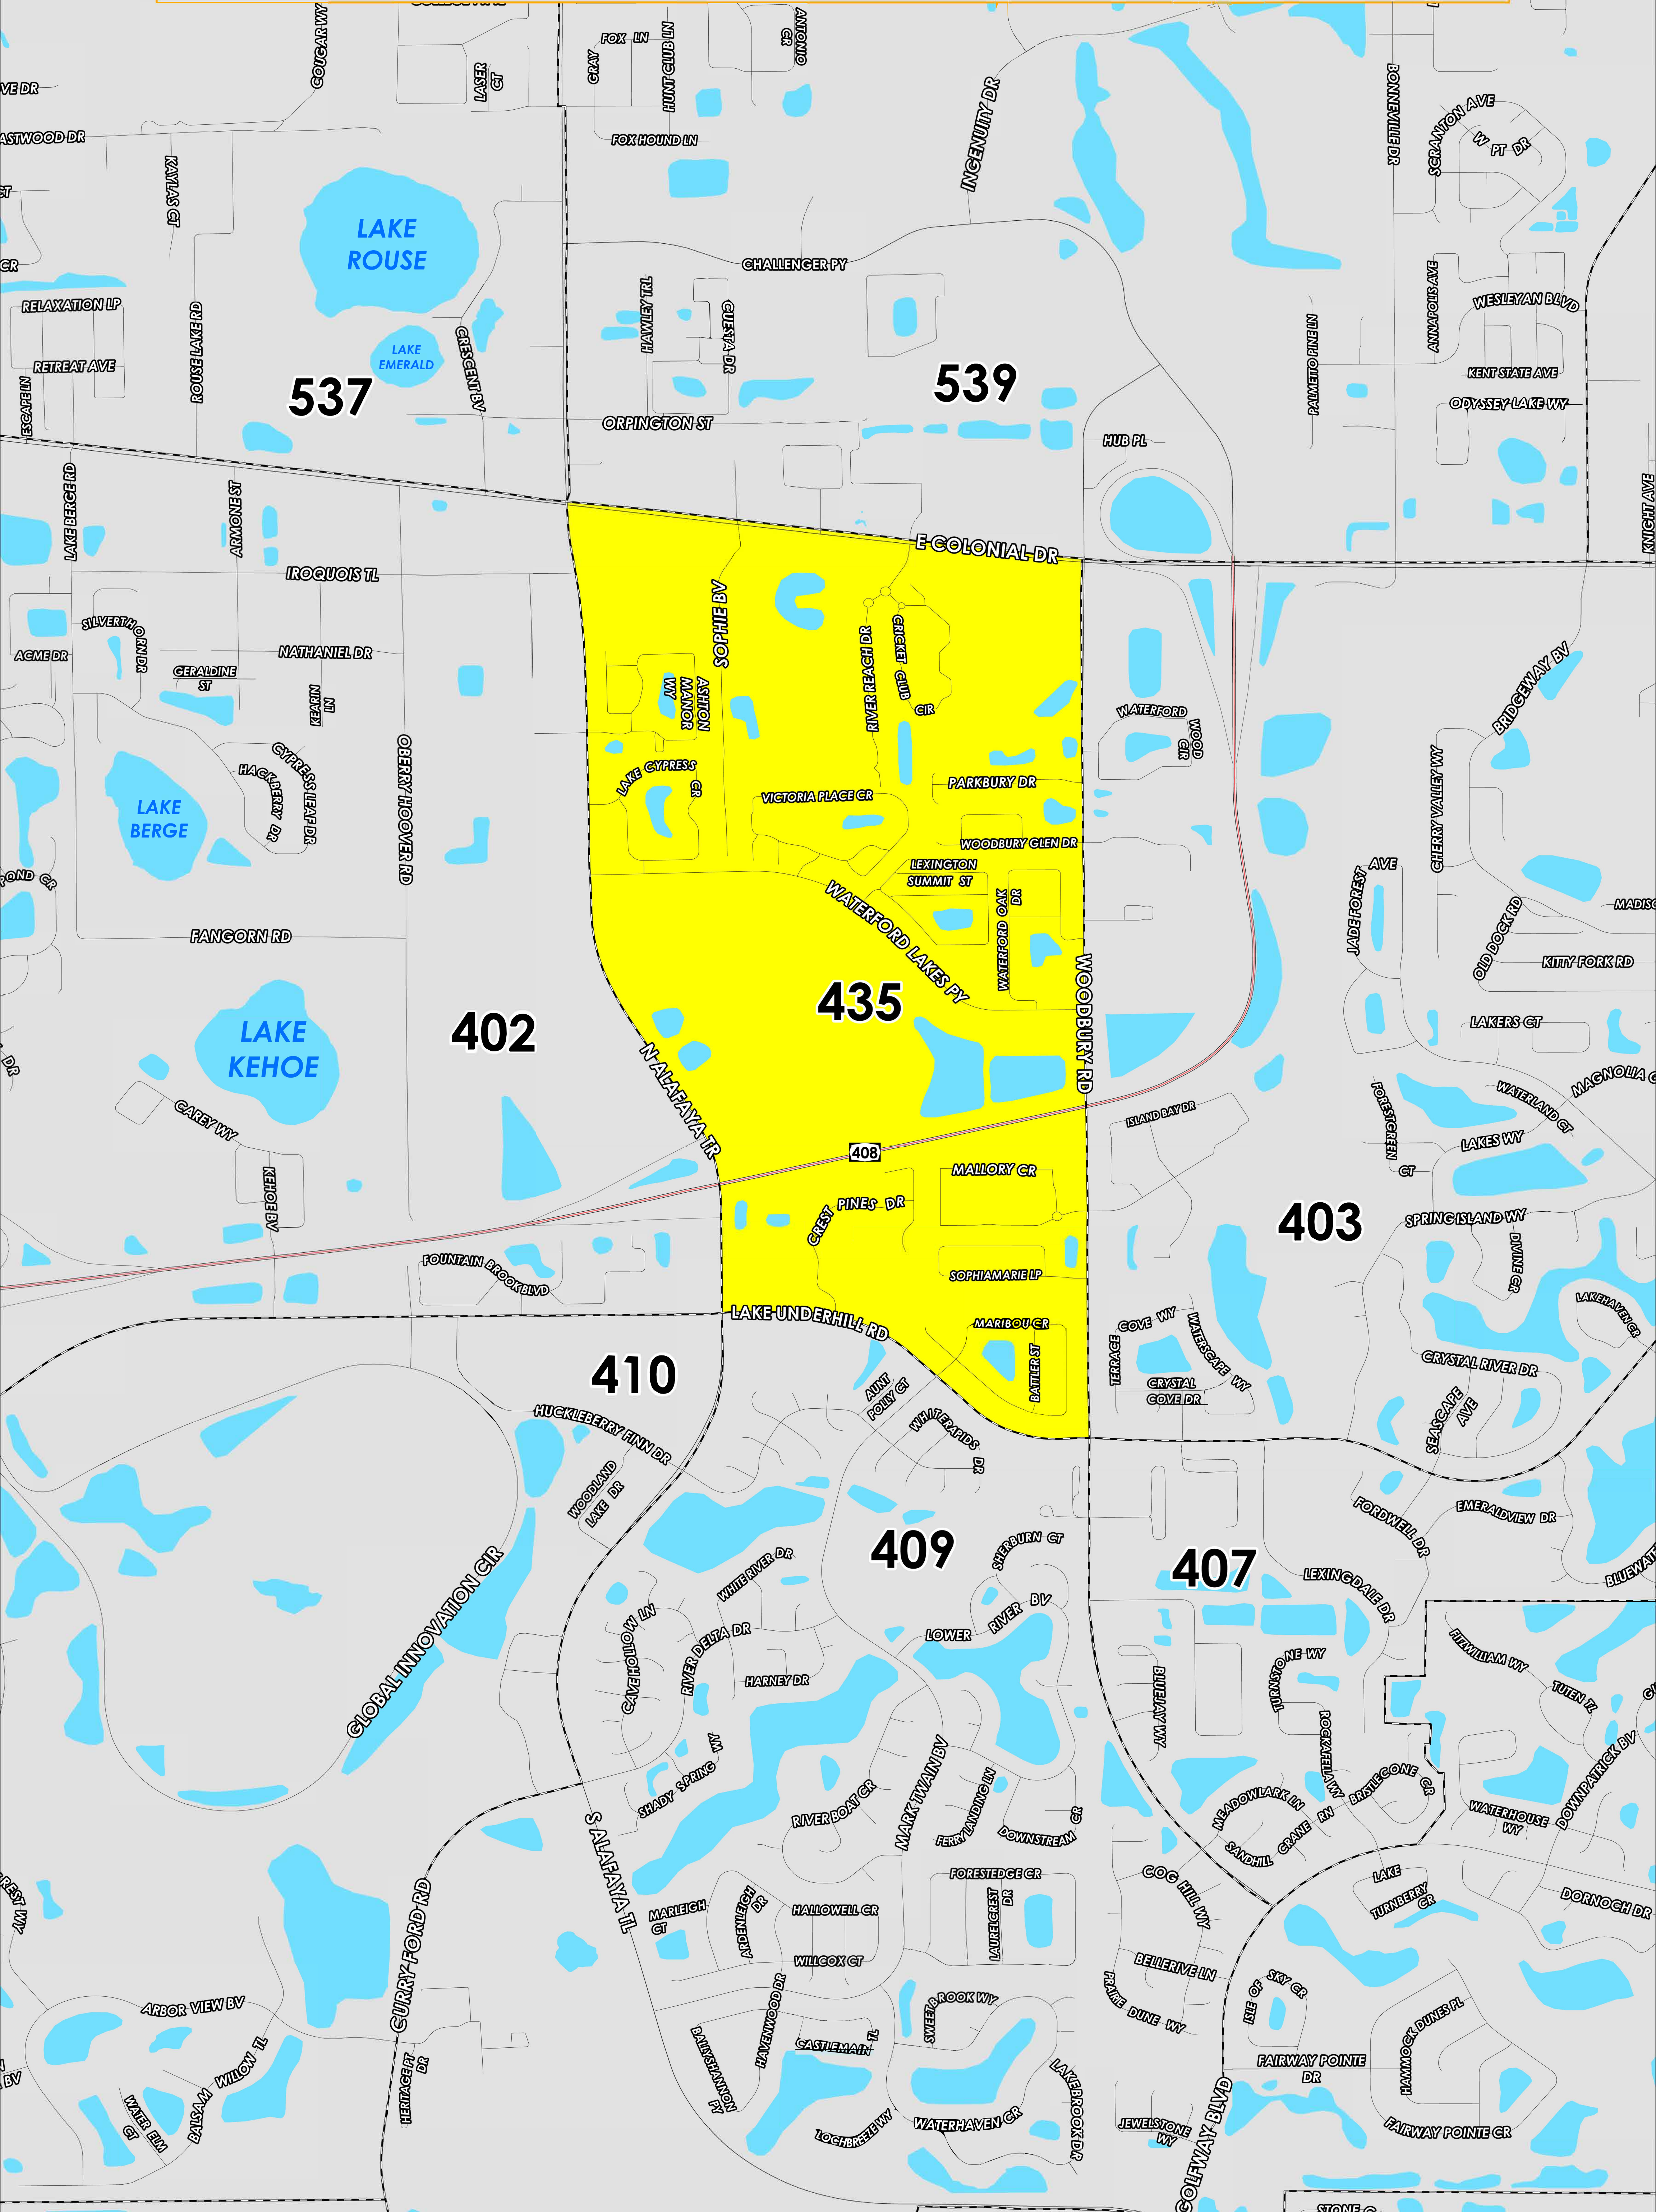

POLLING PLACE

EAST ORANGE COMMUNITY CENTER

12050 E COLONIAL DR

Prepared by: Orange County Supervisor of Elections Mapping Department

CREATED ON: 1/22/2024

The Polling Place for Precinct 435 is East Orange Community Center at 12050 E Colonial Drive.

Precinct 435 (2024) northern boundary follows along East Colonial Drive. The western boundary follows along North Alafaya Trail. The southern boundary follows along Lake Underhill Road, and the eastern boundary follows along Woodbury Road.

Precinct 435S is with district assignments of U.S. Congress 10, State Senate 17, State House 35, County Commission 4, and School Board 1.

For more detailed views of other county and municipal precincts, [visit the District and Precinct Maps page](#). For more information about precinct boundaries, contact the [Orange County Supervisor of Elections office](#)

This map was produced by the Orange County Supervisor of Elections Mapping Department. Additional voter information can be found [on our website](#).