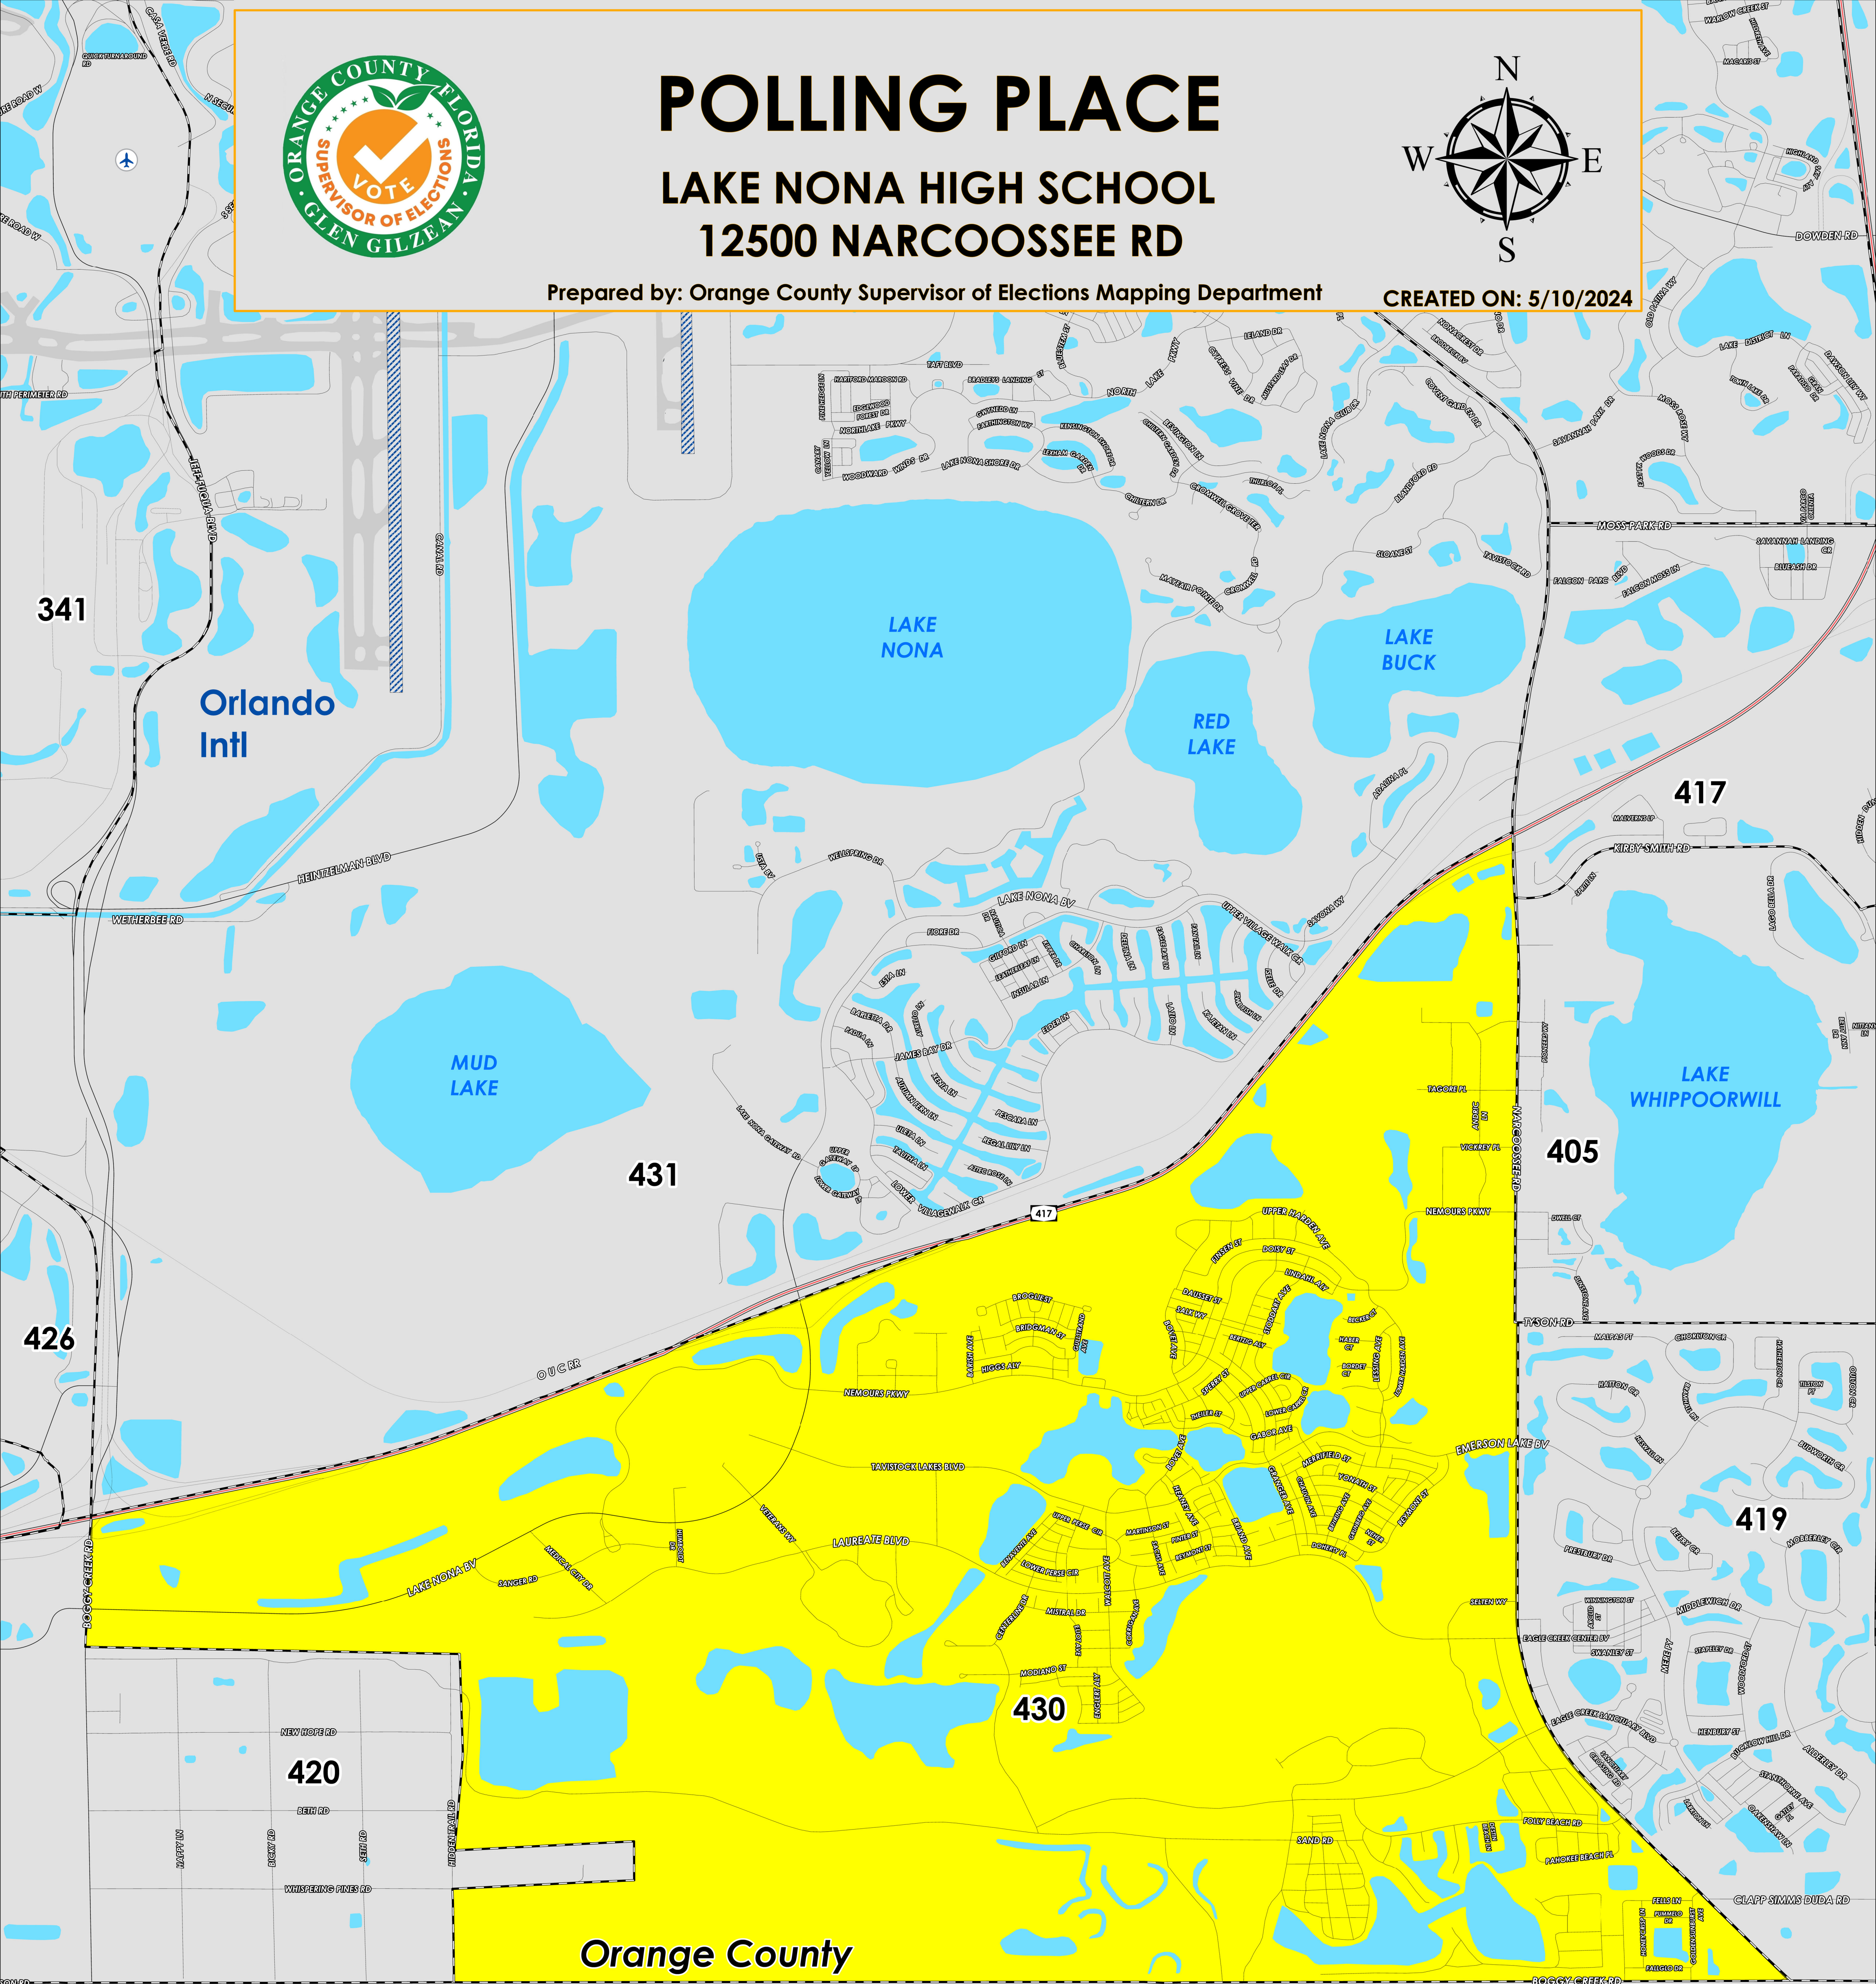

POLLING PLACE

LAKE NONA HIGH SCHOOL

12500 NARCOOSSEE RD

Prepared by: Orange County Supervisor of Elections Mapping Department

CREATED ON: 5/10/2024

341

Orlando Intl

LAKE NONA

419

430

420

Orange County
Osceola County

The Polling Place for Precinct 430 is Lake Nona High School at 12500 Narcoossee Road.

Precinct 430 (2024) northern boundary follows along State Road 417. The western boundary follows along Jeff Fuqua Boulevard to Boggy Creek Road then continues onto Hidden Trail Road. The southern boundary follows along the Osceola/Orange County border, and the eastern boundary follows along Narcoossee Road.