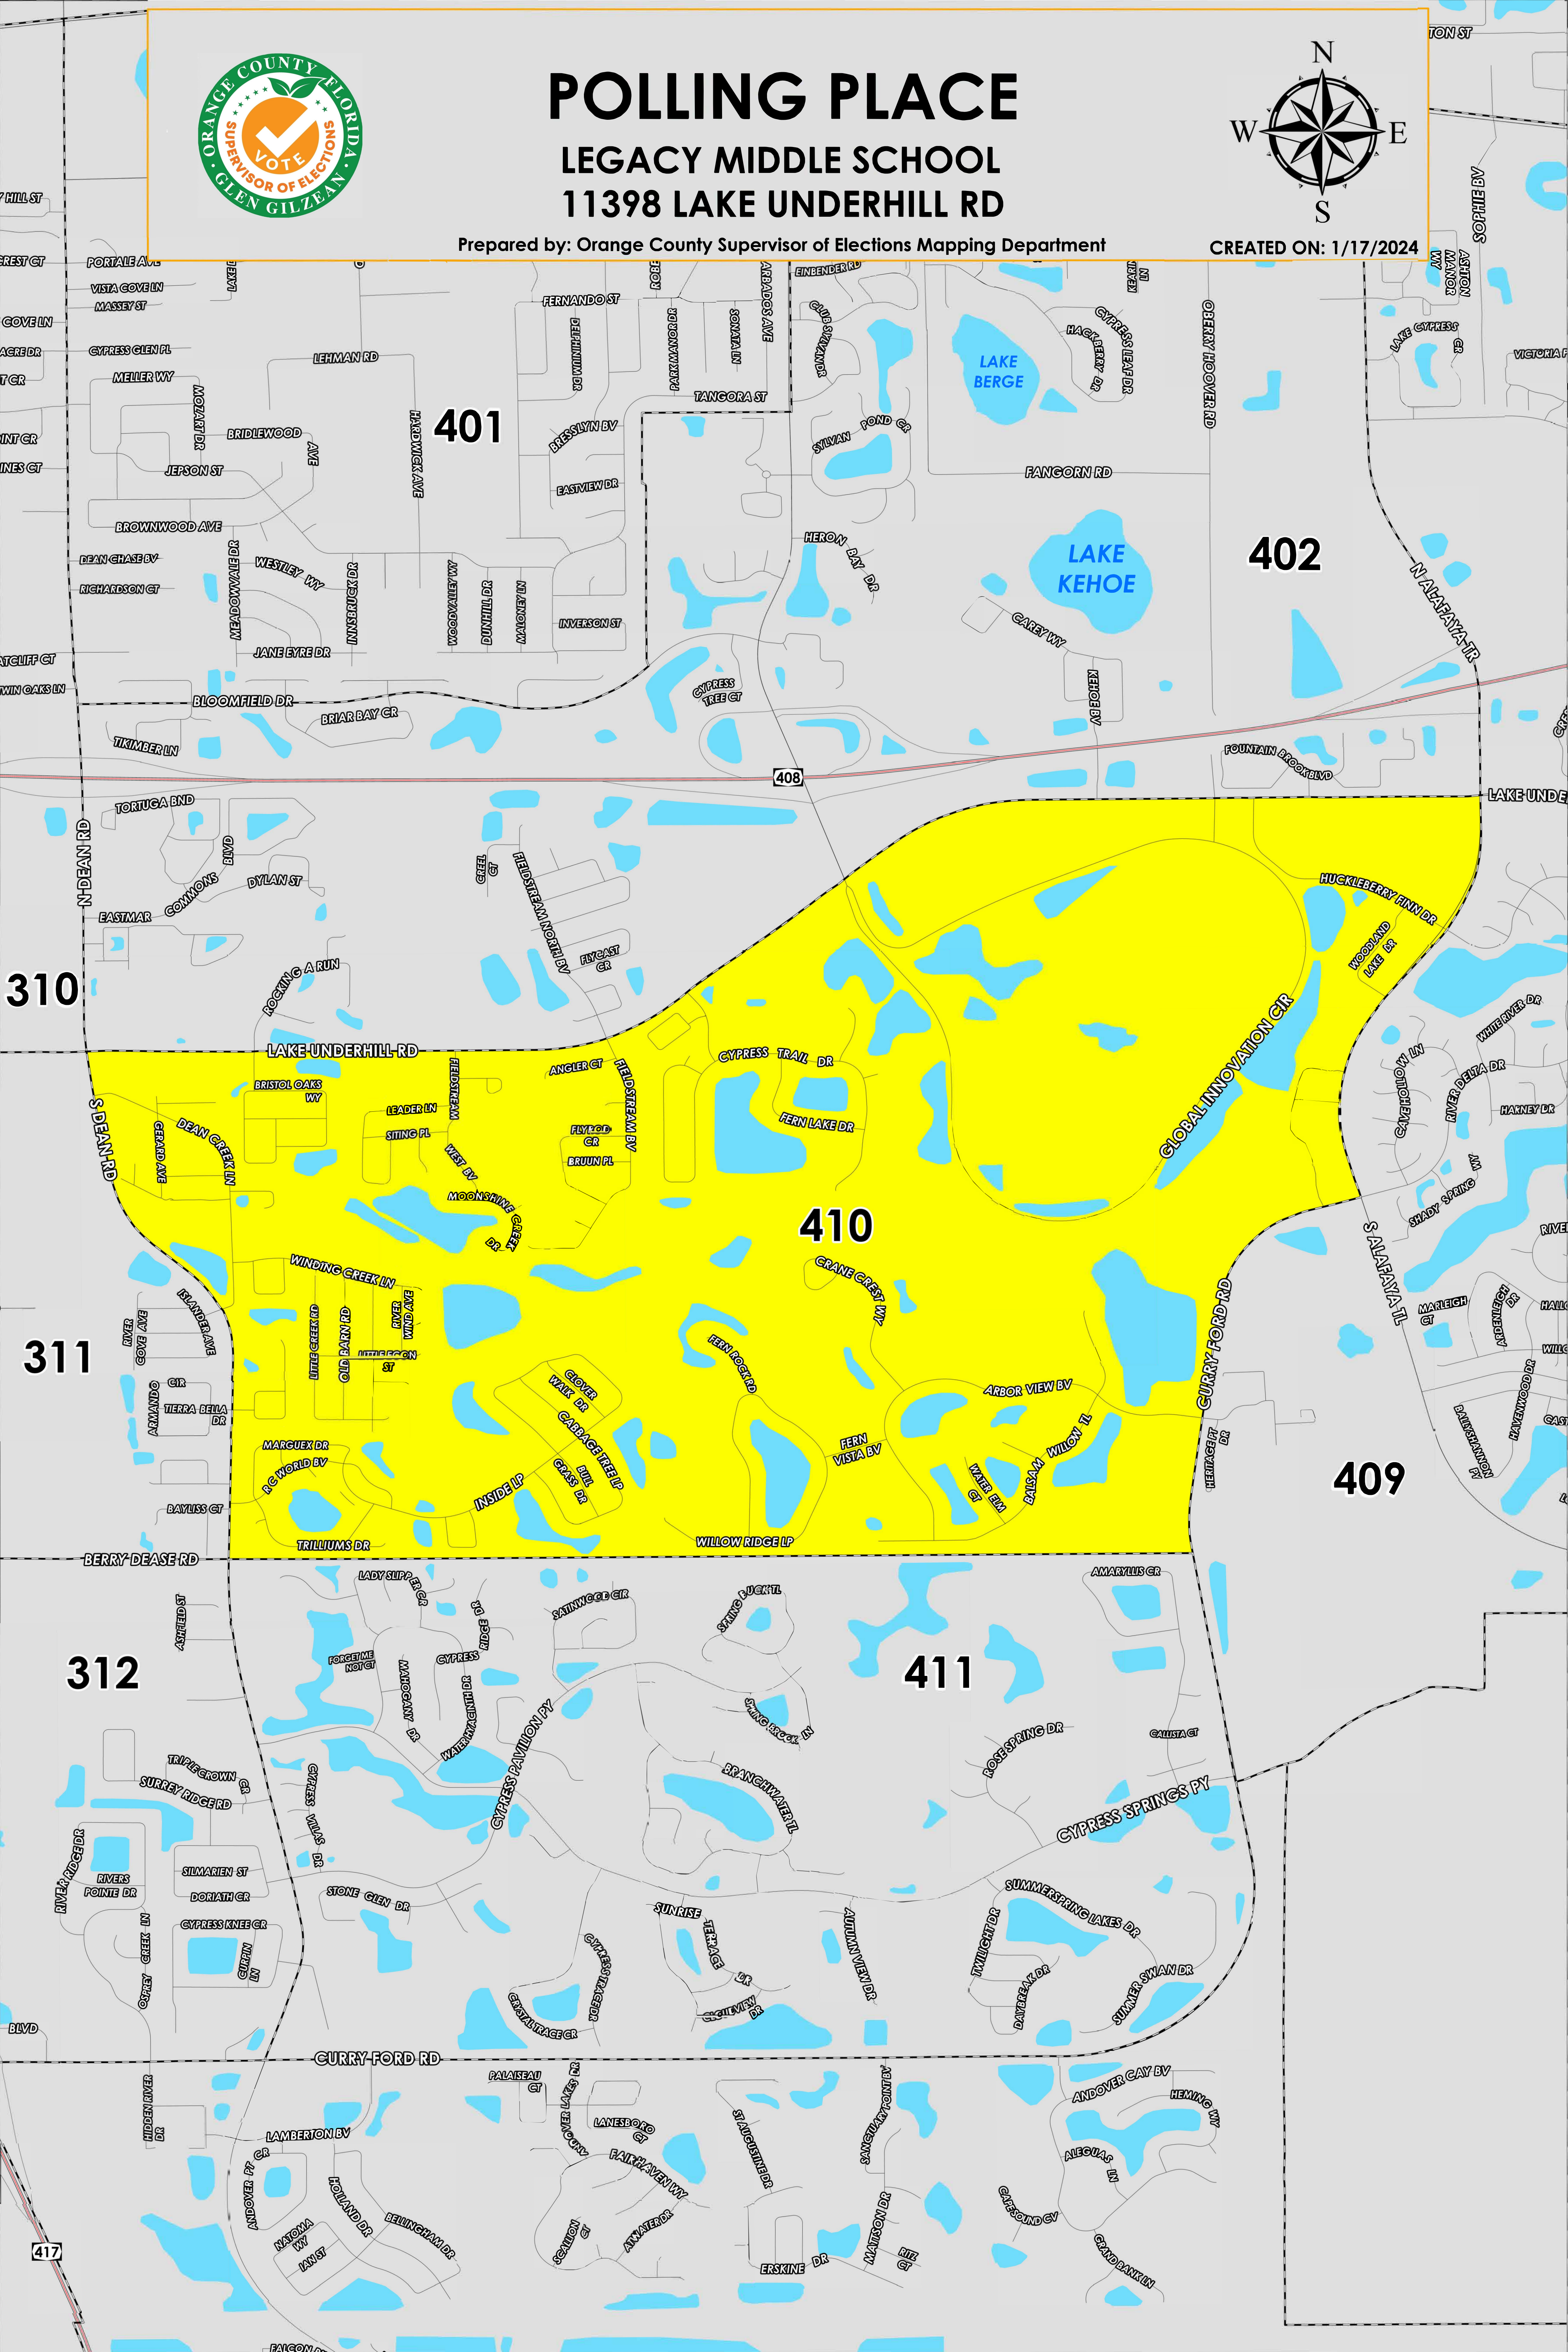

POLLING PLACE

LEGACY MIDDLE SCHOOL
11398 LAKE UNDERHILL RD

Prepared by: Orange County Supervisor of Elections Mapping Department

CREATED ON: 1/17/2024

The Polling Place for Precinct 410 is Legacy Middle School at 11398 Lake Underhill Road.

Precinct 410 (2024) northern boundary follows along Lake Underhill Road. The western boundary follows along South Dean Road. The southern boundary follows along Berry Dease Road. The eastern boundary follows along Curry Ford Road and continues onto South Alafaya Trail.

Precinct 410S is with district assignments of U.S. Congress 10, State Senate 17, State House 35, County Commission 4, and School Board 1.

For more detailed views of other county and municipal precincts, [visit the District and Precinct Maps page](#). For more information about precinct boundaries, contact the [Orange County Supervisor of Elections office](#)

This map was produced by the Orange County Supervisor of Elections Mapping Department. Additional voter information can be found [on our website](#).