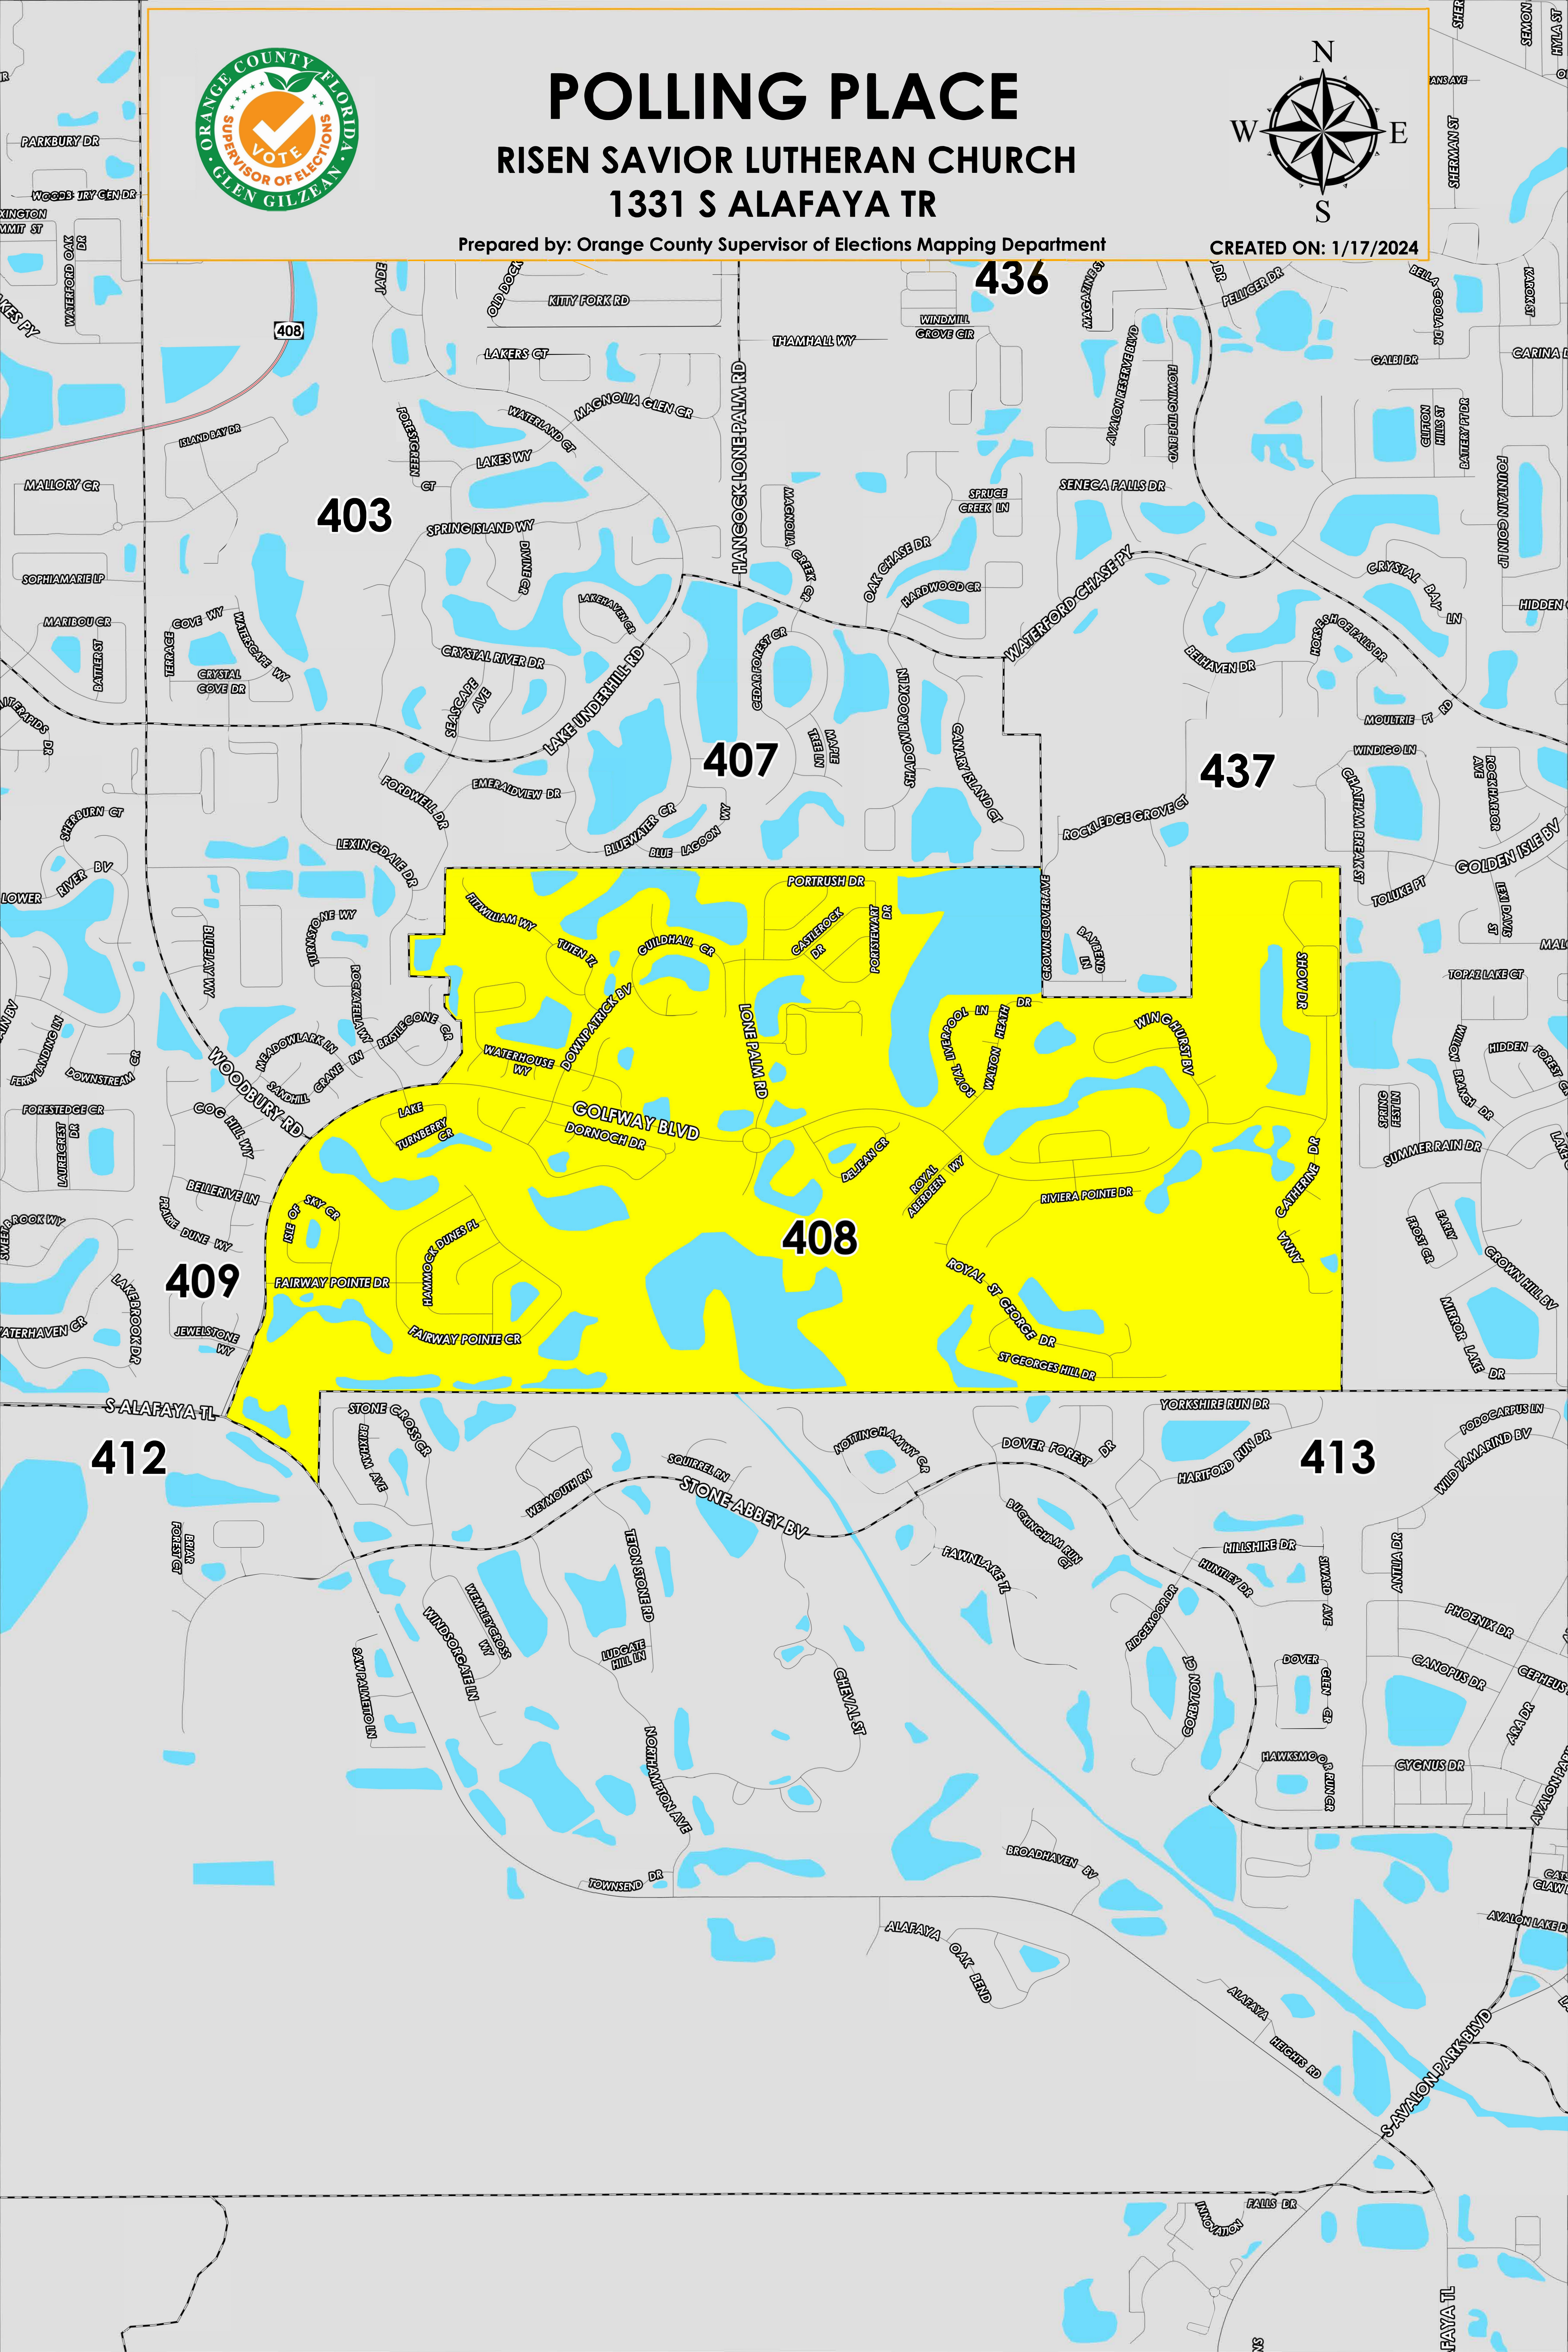

POLLING PLACE

RISEN SAVIOR LUTHERAN CHURCH

1331 S ALAFAYA TR

Prepared by: Orange County Supervisor of Elections Mapping Department

CREATED ON: 1/17/2024