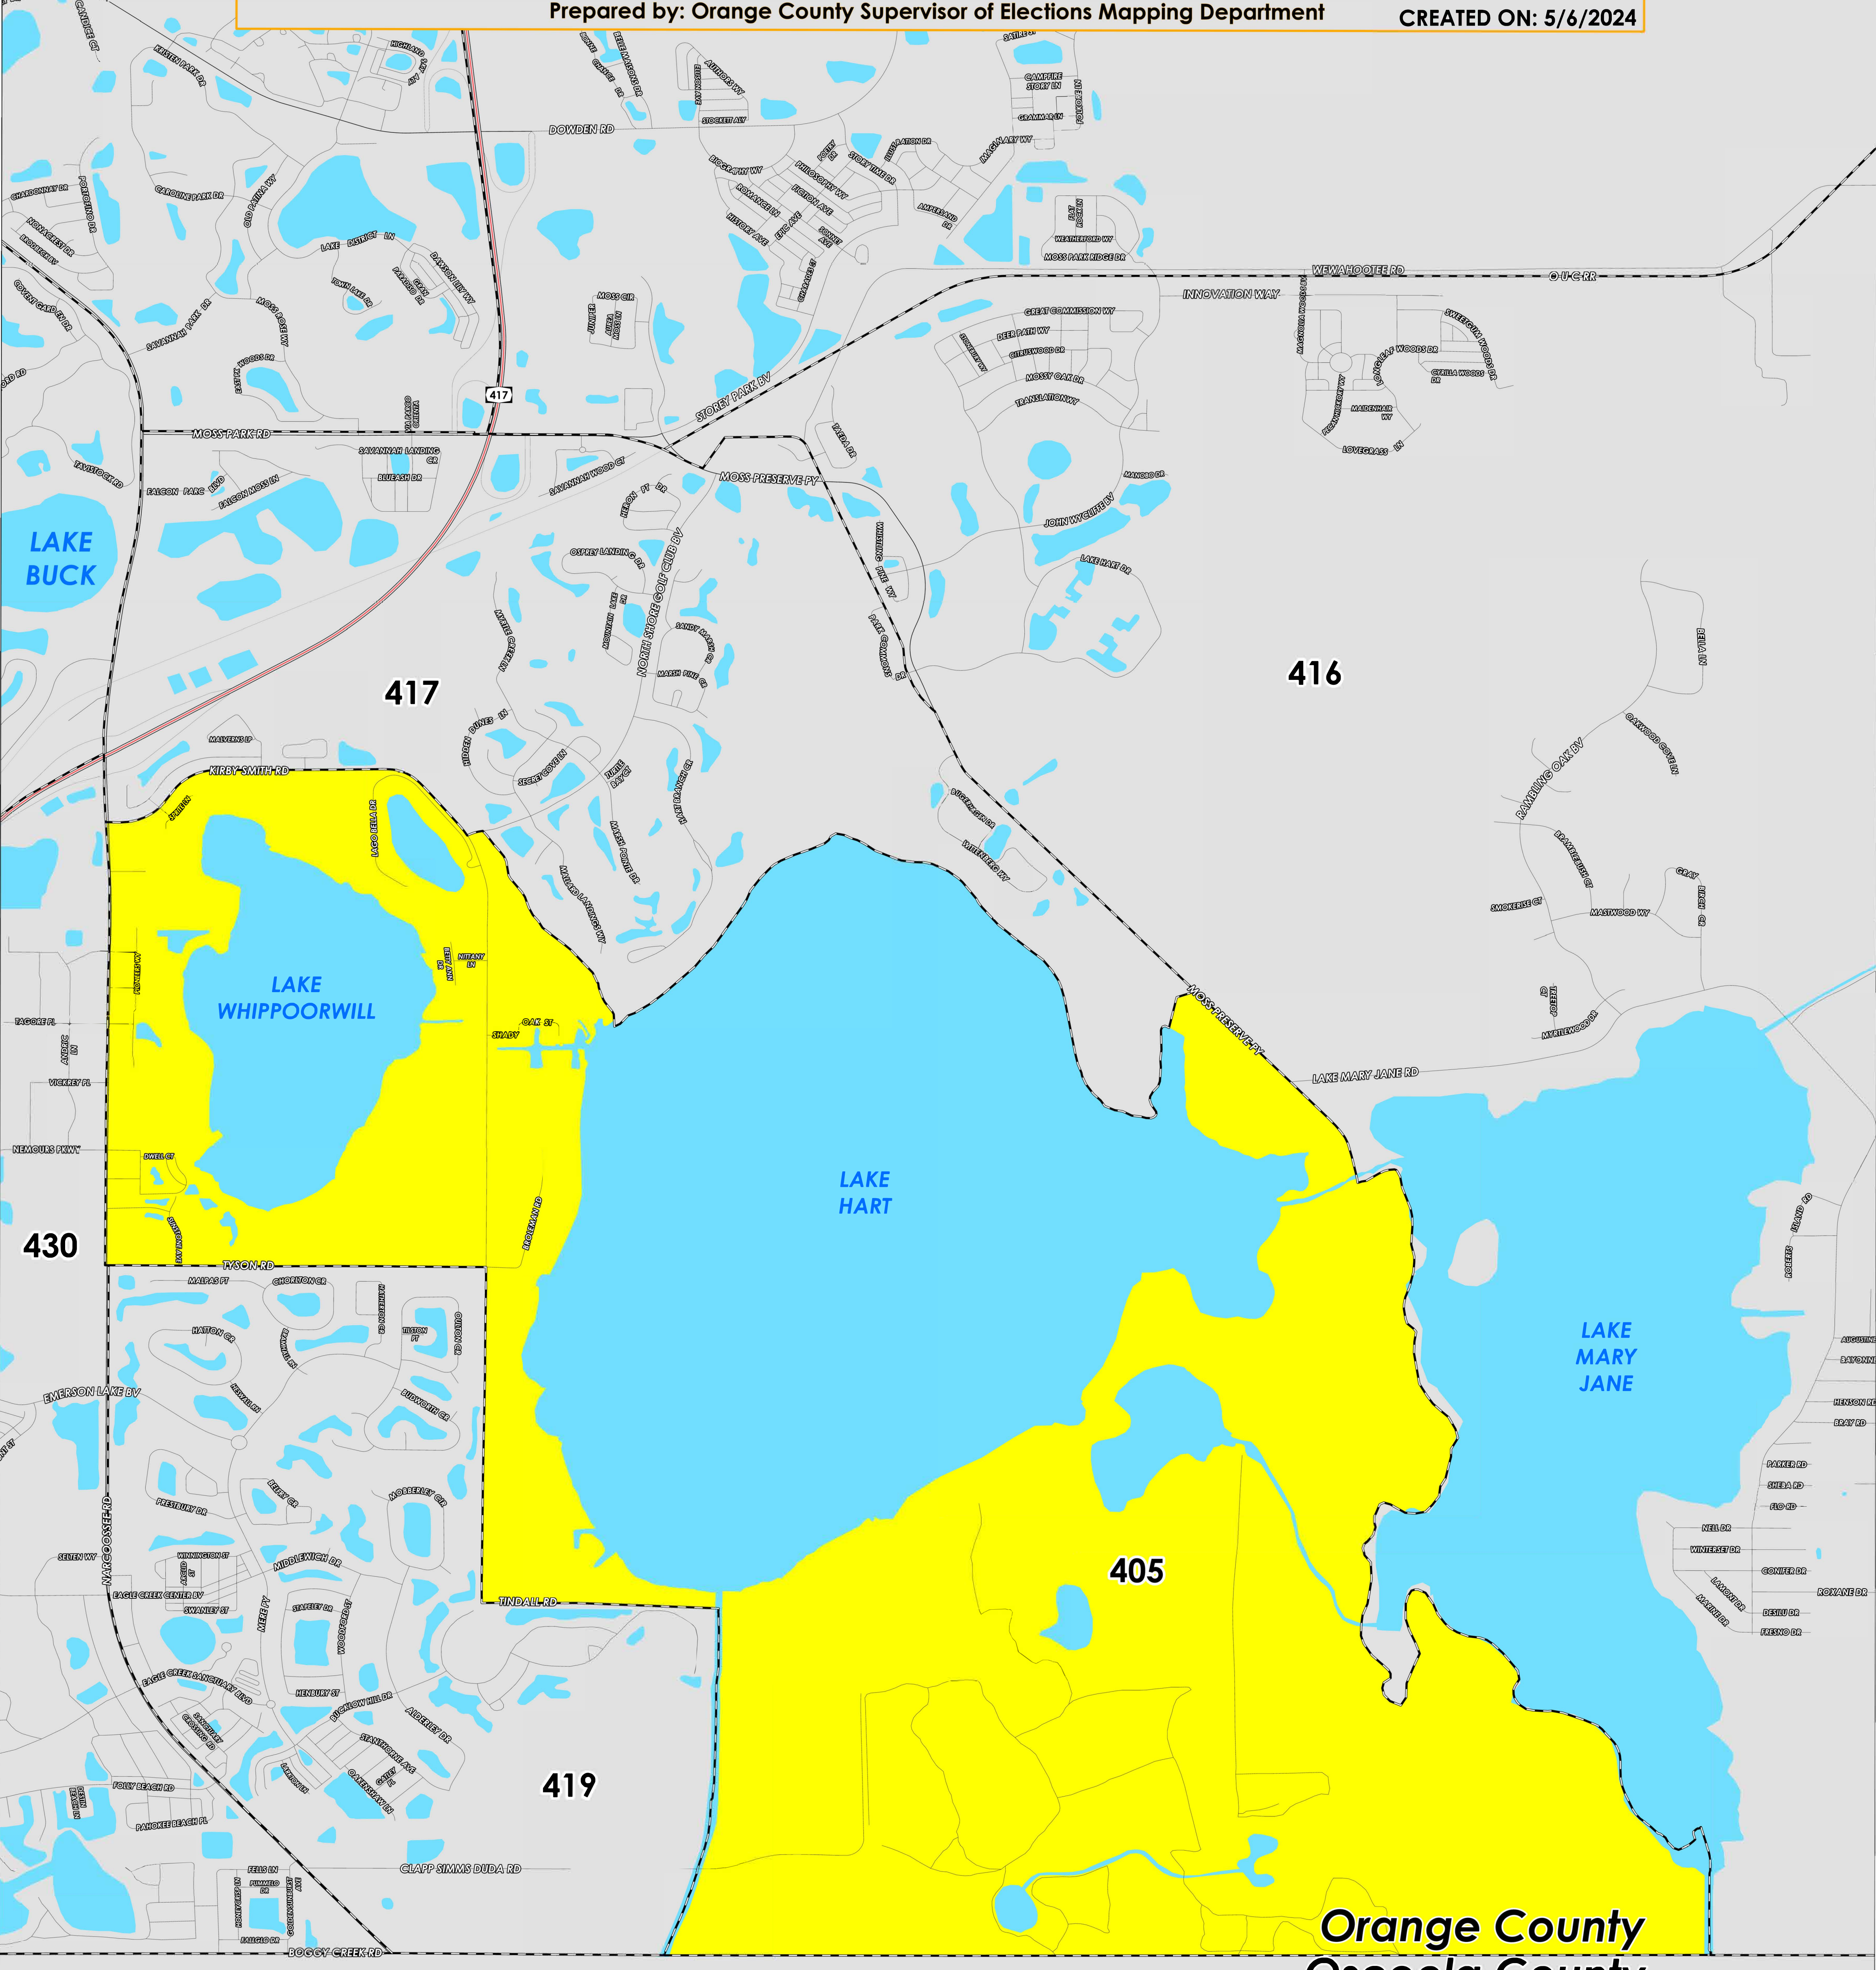

POLLING PLACE

LAKE NONA MIDDLE SCHOOL 13700 NARCOOSSEE RD

Prepared by: Orange County Supervisor of Elections Mapping Department

CREATED ON: 5/6/2024

432

417

416

430

405

419

Orange County
Osceola County

The Polling Place for Precinct 405 is Lake Nona Middle School at 13700 Narcoossee Rd.

Precinct 405 (2024) eastern boundary follows along Moss Preserve Parkway and just west of Lake Mary Jane. The northern border is Kirby Smith Rd and the north side of Lake Heart. The western boundary follows along Narcoossee Rd, Tyson Rd, Kirby Smith Rd and Tindall Rd. The southern boundary follows along the Osceola/Orange County border.

Precinct 405 contains sub precincts of:

405S is with district assignments of U.S. Congress 9, State Senate 17, State House 35, County Commission 4, and School Board 2.

For more detailed views of other county and municipal precincts, [visit the District and Precinct Maps page](#). For more information about precinct boundaries, contact the [Orange County Supervisor of Elections office](#)

This map was produced by the Orange County Supervisor of Elections Mapping Department. Additional voter information can be found [on our website](#).