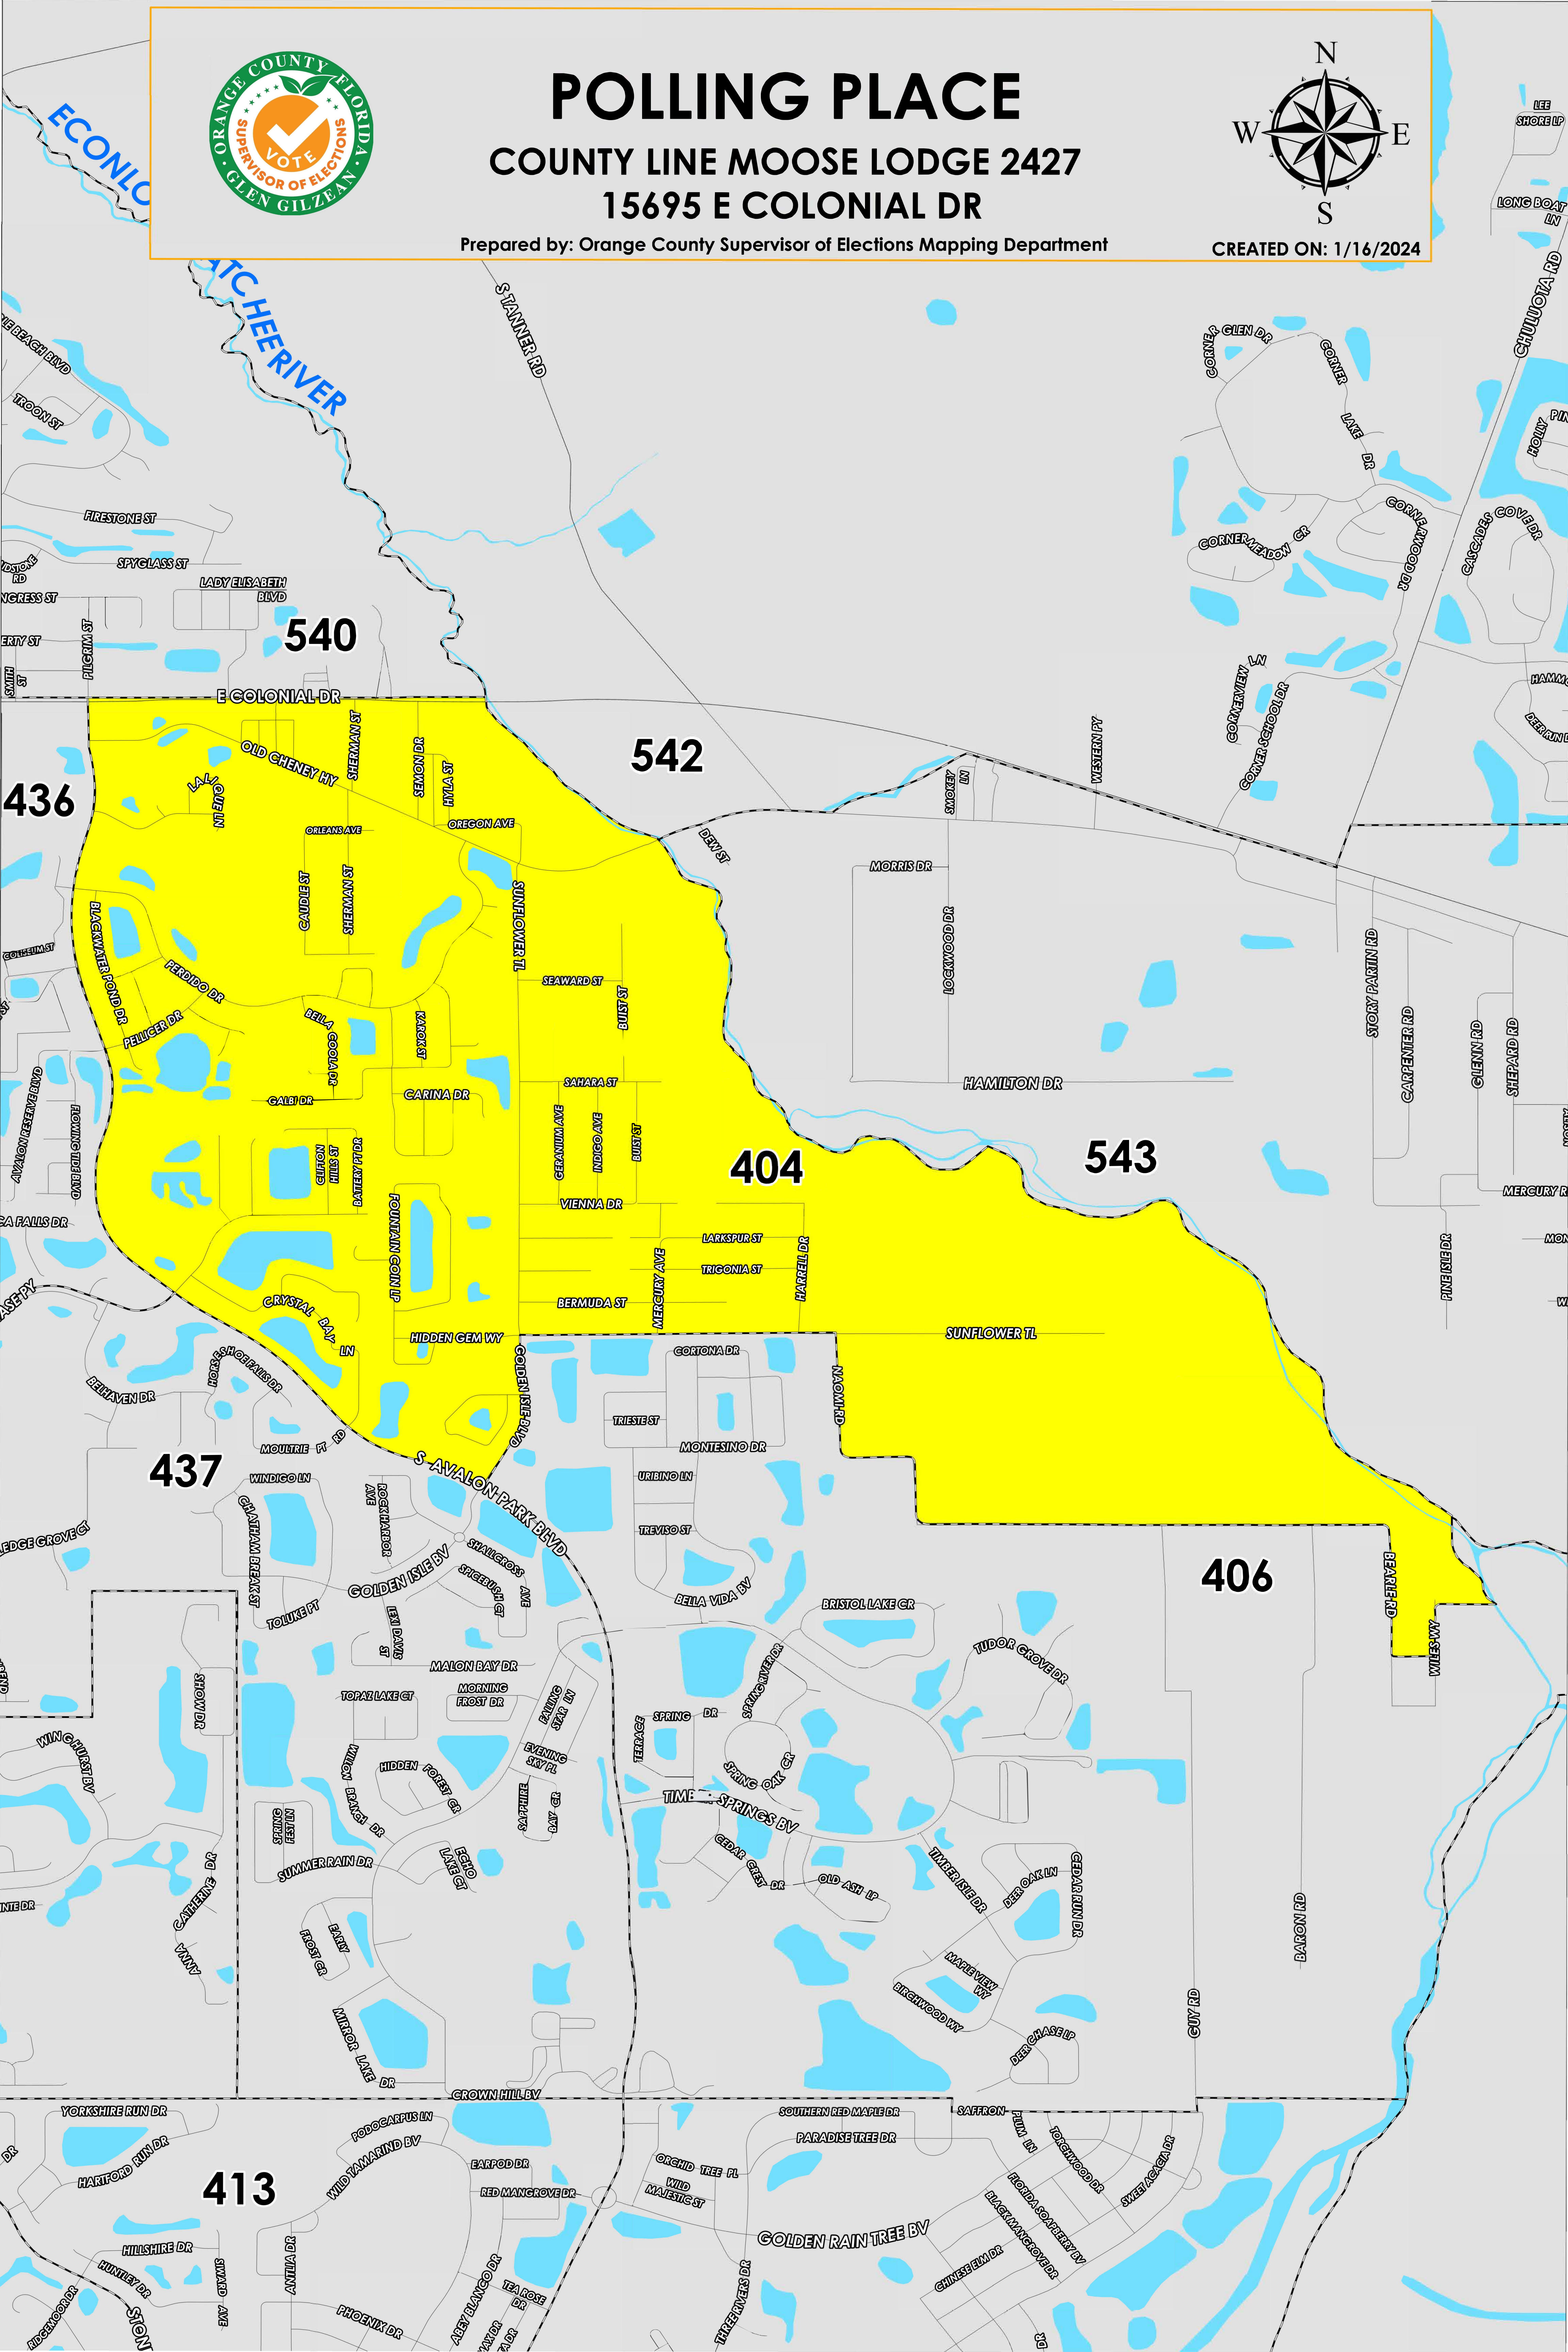

# POLLING PLACE

## COUNTY LINE MOOSE LODGE 2427

### 15695 E COLONIAL DR

Prepared by: Orange County Supervisor of Elections Mapping Department

CREATED ON: 1/16/2024

The Polling Place for Precinct 404 is County Line Moose Lodge 2427 at 15695 E Colonial Drive.

Precinct 404 (2024) northern boundary follows along a section of East Colonial Drive. The western boundary follows along North Avalon Park Boulevard; the southern boundary follows along a road combination starting from Golden Isle Boulevard to Sunflower Trail, Naomi Road, Bearle Road and extends down to Wiles Way. The eastern boundary follows along the Econlockhatchee River.