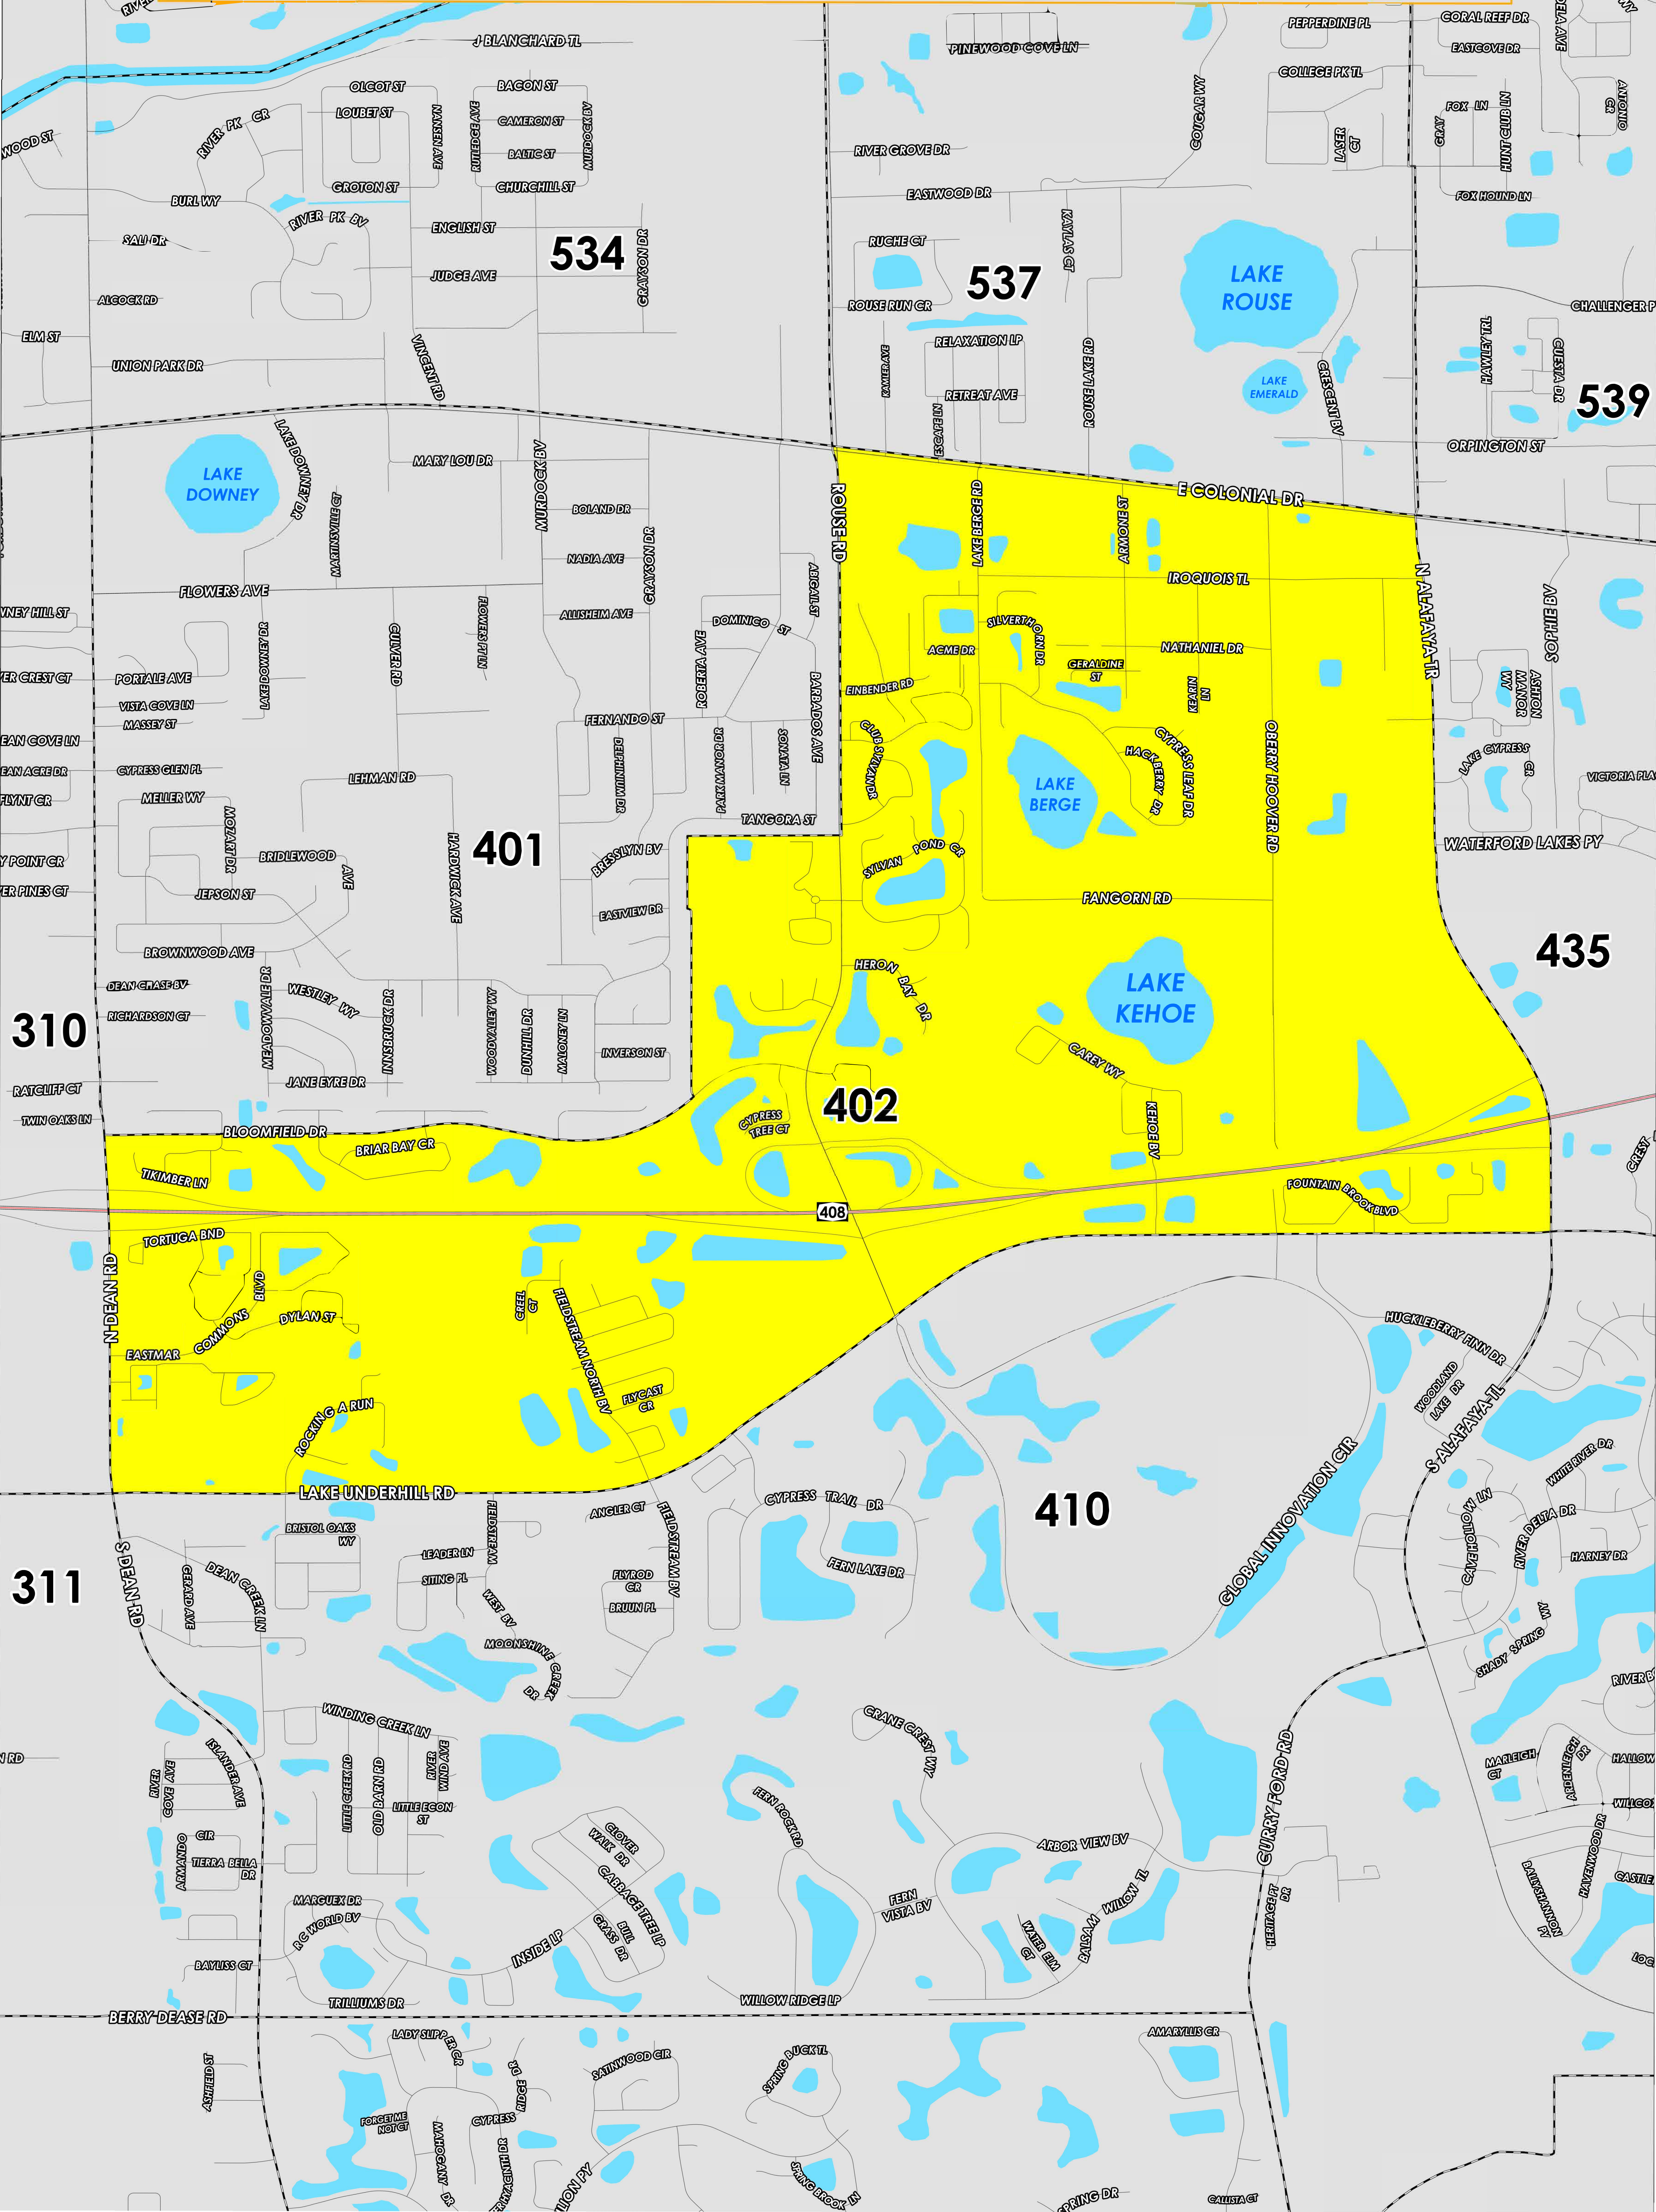

POLLING PLACE

SPIRIT OF JOY LUTHERAN CHURCH

1801 ROUSE RD

Prepared by: Orange County Supervisor of Elections Mapping Department

CREATED ON: 1/16/2024

The Polling Place for Precinct 402 is Spirit of Joy Lutheran Church at 1801 Rouse Road.

Precinct 402 (2024) northern boundary follows along Bloomfield Drive and continues up to East Colonial Drive. The western boundary follows along Rouse Road then continues parallel east of Murdock Boulevard and extends to South Dean Road. The southern boundary follows along Lake Underhill Road, and the eastern boundary follows along North Alafaya Trail.

For more detailed views of other county and municipal precincts, [visit the District and Precinct Maps page](#). For more information about precinct boundaries, contact the [Orange County Supervisor of Elections office](#)

This map was produced by the Orange County Supervisor of Elections Mapping Department. Additional voter information can be found [on our website](#).