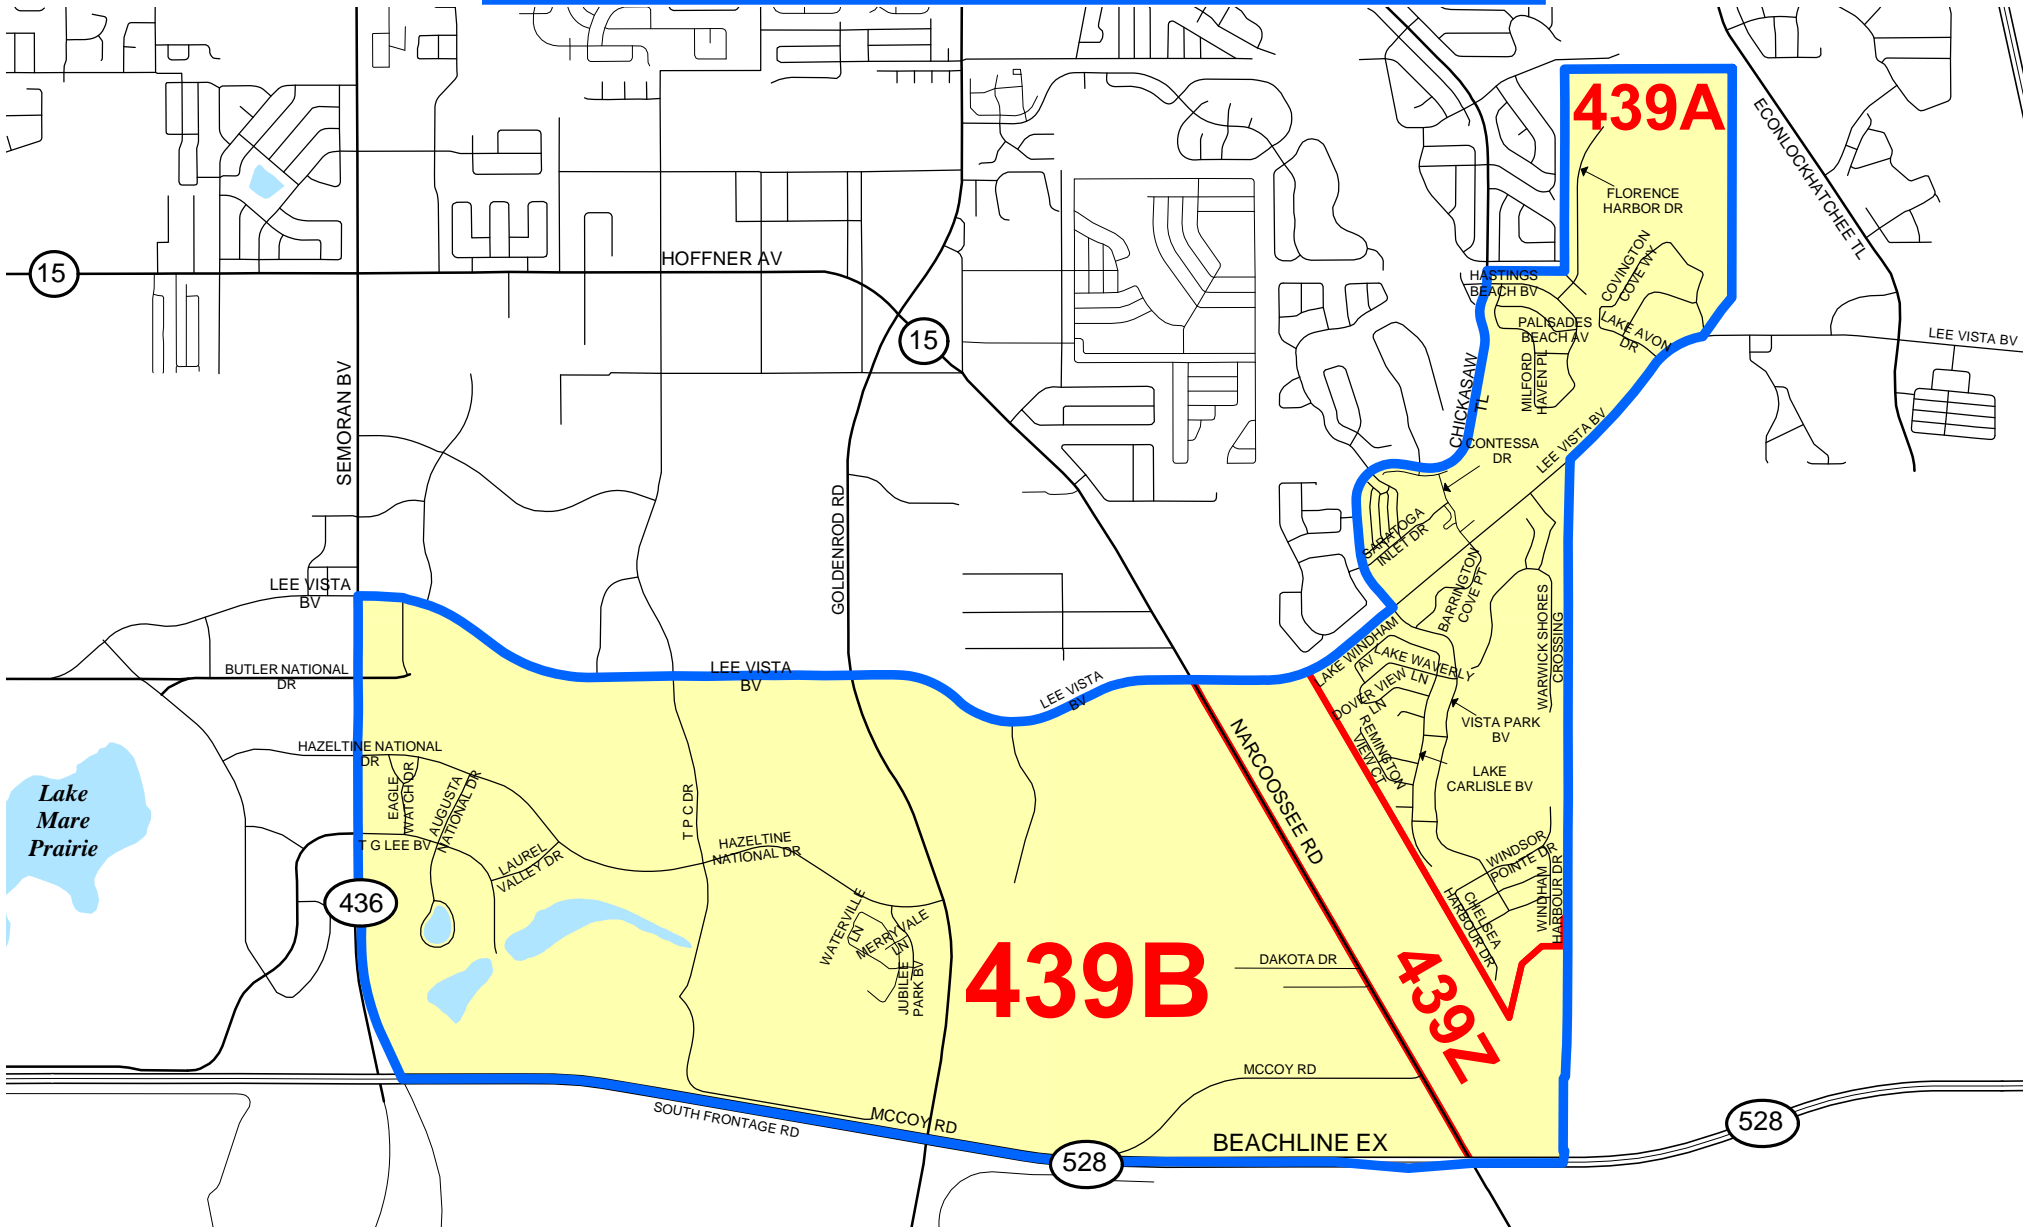

MAY 2016 - DISTRICT CHANGES

PRECINCT	SUB_PREC	CONGRESS	SENATE	HOUSE	BCC	SCHOOL	SPECIAL DISTRICT
439	439A	09	13	50	4	2	VISTA LAKES
439	439B	09	13	48	4	3	
439	439Z	09	13	50	4	2	

PRINT DATE
05/13/2016

439A

439B

439Z

15

15

436

528

528