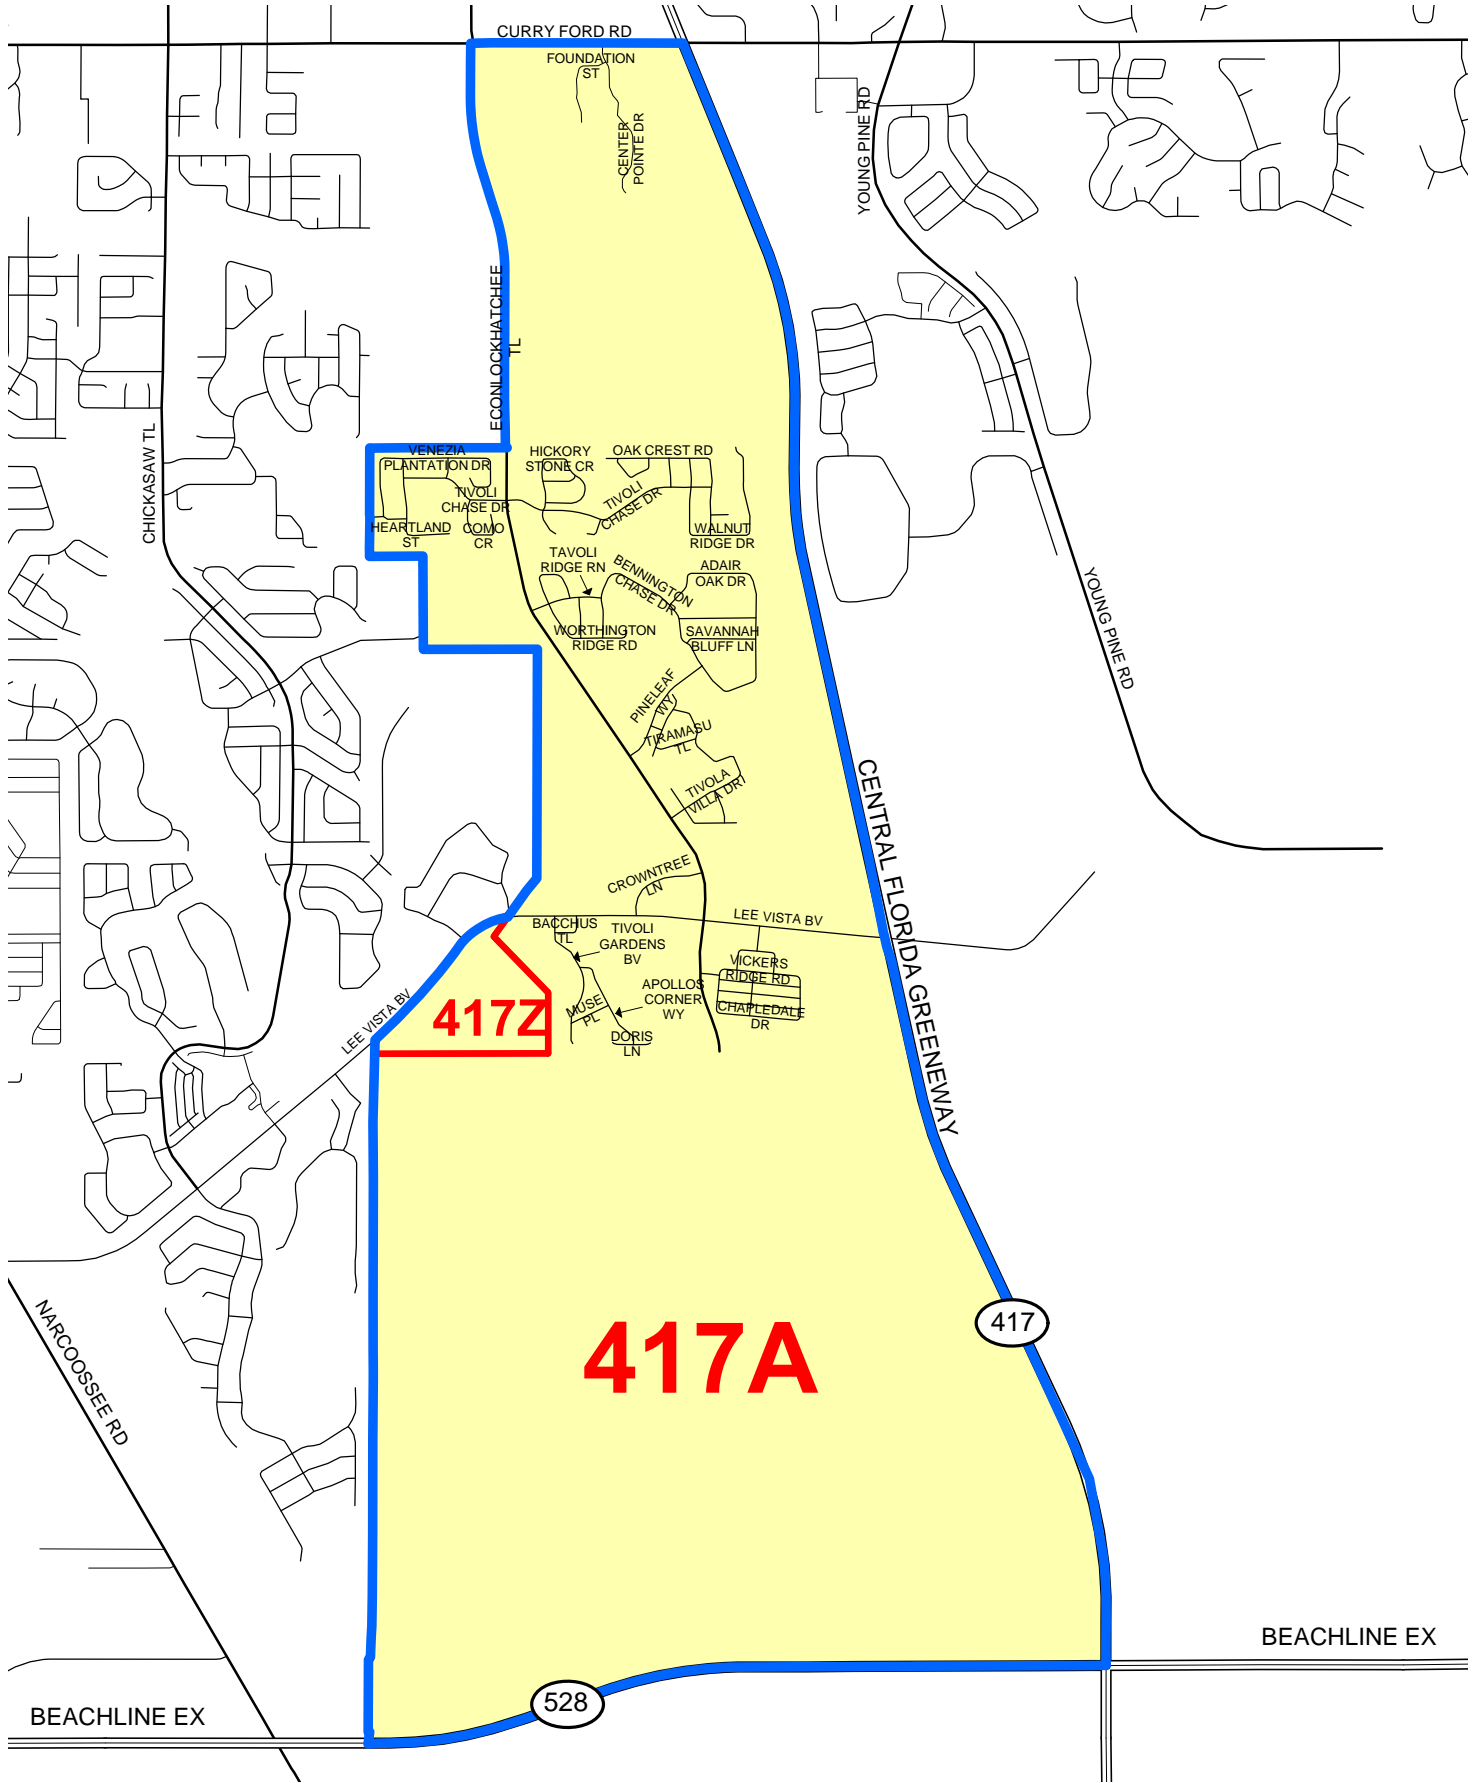

MAY 2016 - DISTRICT CHANGES

COUNTY PRECINCT 417

PRECINCT	SUB_PREC	CONGRESS	SENATE	HOUSE	BCC	SCHOOL	SPECIAL DISTRICT
417	417A	09	13	50	4	2	
417	417Z	09	13	50	4	2	VISTA LAKES

PRINT DATE
05/13/2016

BEACHLINE EX

BEACHLINE EX