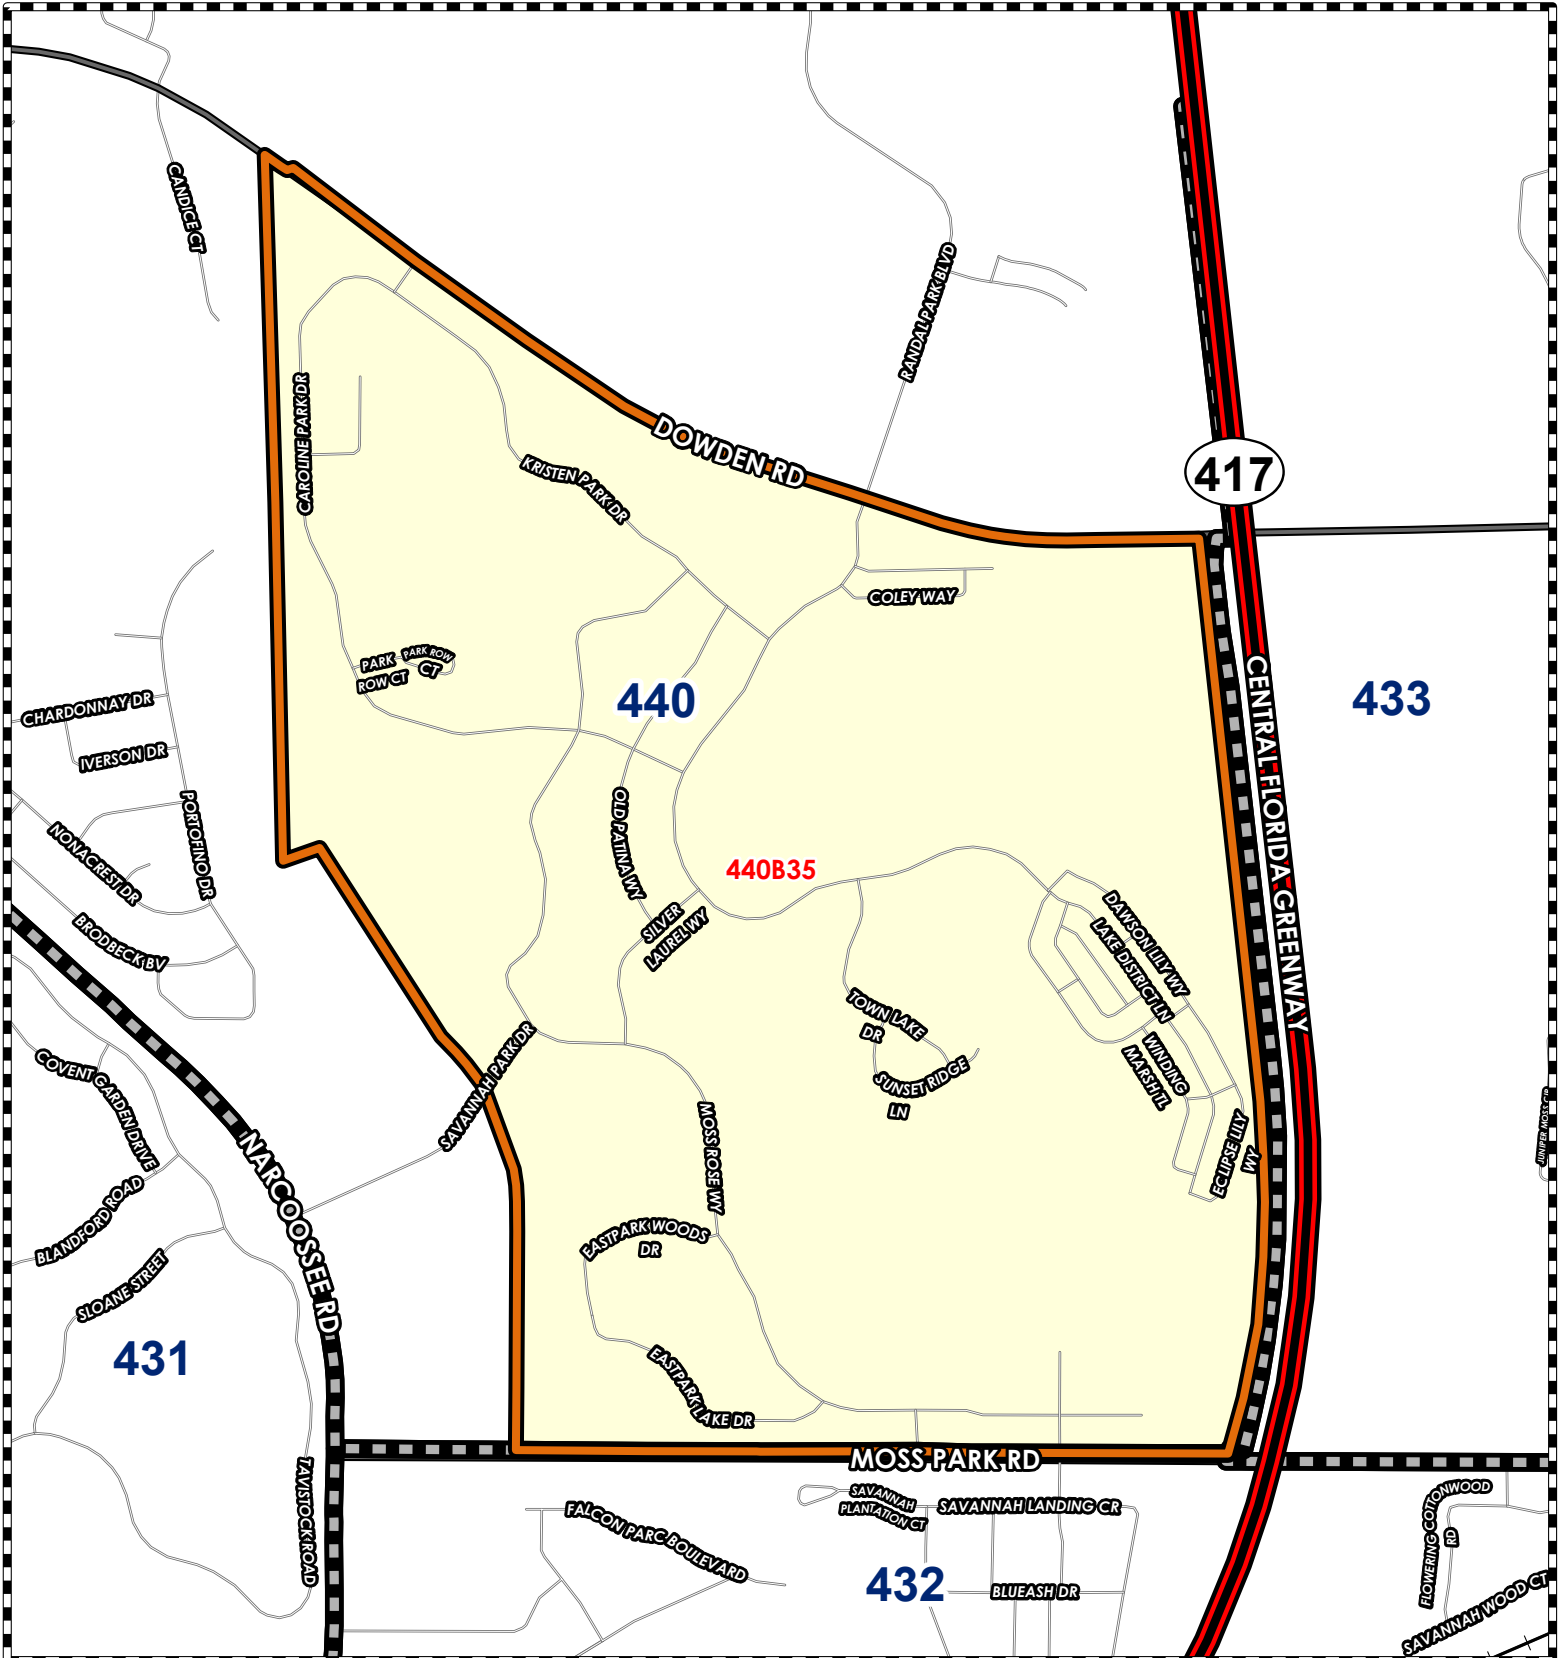

EAST PARK COMMUNITY DEVELOPMENT DISTRICT

District Boundary

440B35

County Precinct Number

Bill Cowles, Supervisor of Elections

Prepared by: Orange County Supervisor of Elections Mapping Department

440

440B35

DOWDEN RD

PANDA PARK BLVD

COLEY WAY

CHARDONNAY DR

IVERSON DR

POTOFINO DR

NOVIACREST DR

BRODBECK BLVD

ECURSE LILY LN

FALCON PARC BOULEVARD

SAVANNAH PLANTATION CT

SAVANNAH LANDING CR

BLUEASH DR

FLOWERING COITONWOOD RD

SAVANNAH WOOD CT