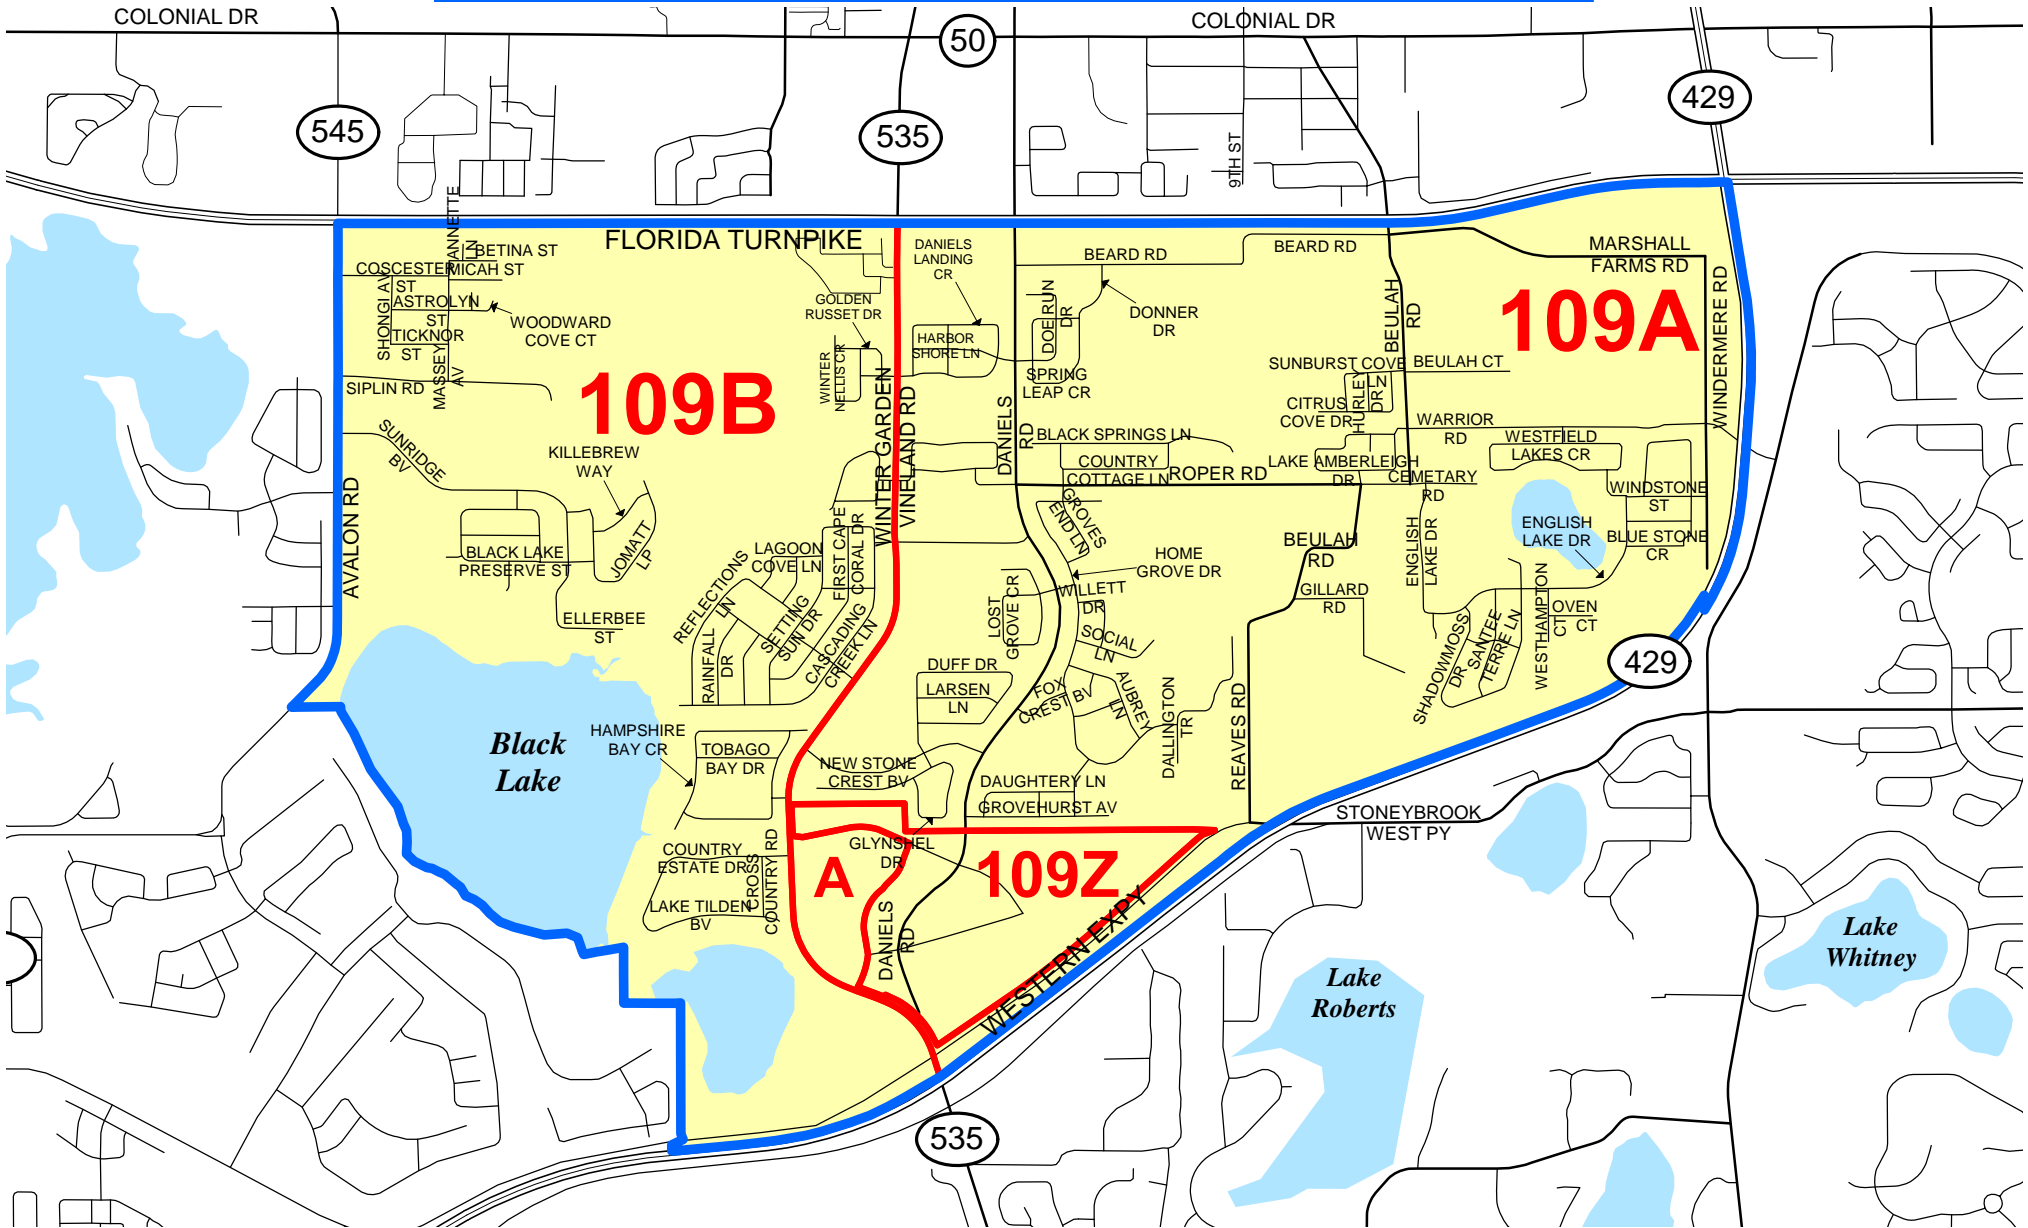

COUNTY PRECINCT 109

PRECINCT	SUB_PREC	CONGRESS	SENATE	HOUSE	BCC	SCHOOL	SPECIAL DISTRICT
109	109A	10	11	44	1	4	
109	109B	10	11	44	1	7	
109	109Z	10	11	44	1	4	FOWLER GROVES AT WG

PRINT DATE
05/13/2016

109B

109A

109Z

Black Lake

Lake Roberts

Lake Whitney

COLONIAL DR

COLONIAL DR

545

535

429

50

429

535

FLORIDA TURNPIKE

AVALON RD
SUNRIDGE BV
MASSETT AV
SIPLIN RD

WINTER GARDEN
VINELAND RD
DANIELS RD
WINTER NELLIS CR
GOLDEN RUSSET DR
HARBOR SHORE LN
DANIELS LANDING CR
DANIELS RD
LOST GROVE DR
DUFF DR
LARSEN LN
DAUGHTERY LN
GROVEHURST AV
GLYNSHEL DR
DANIELS RD

BEULAH RD
GILLARD RD
ENGLISH LAKE DR
WARRIOR RD
WESTFIELD LAKES CR
WINDSTONE ST
ENGLISH LAKE DR
BLUE STONE CR
SHADOWMOSS DR
SANTREE TERRE LN
WESTHAMPTON OVEN CT

STONEBROOK WEST PY