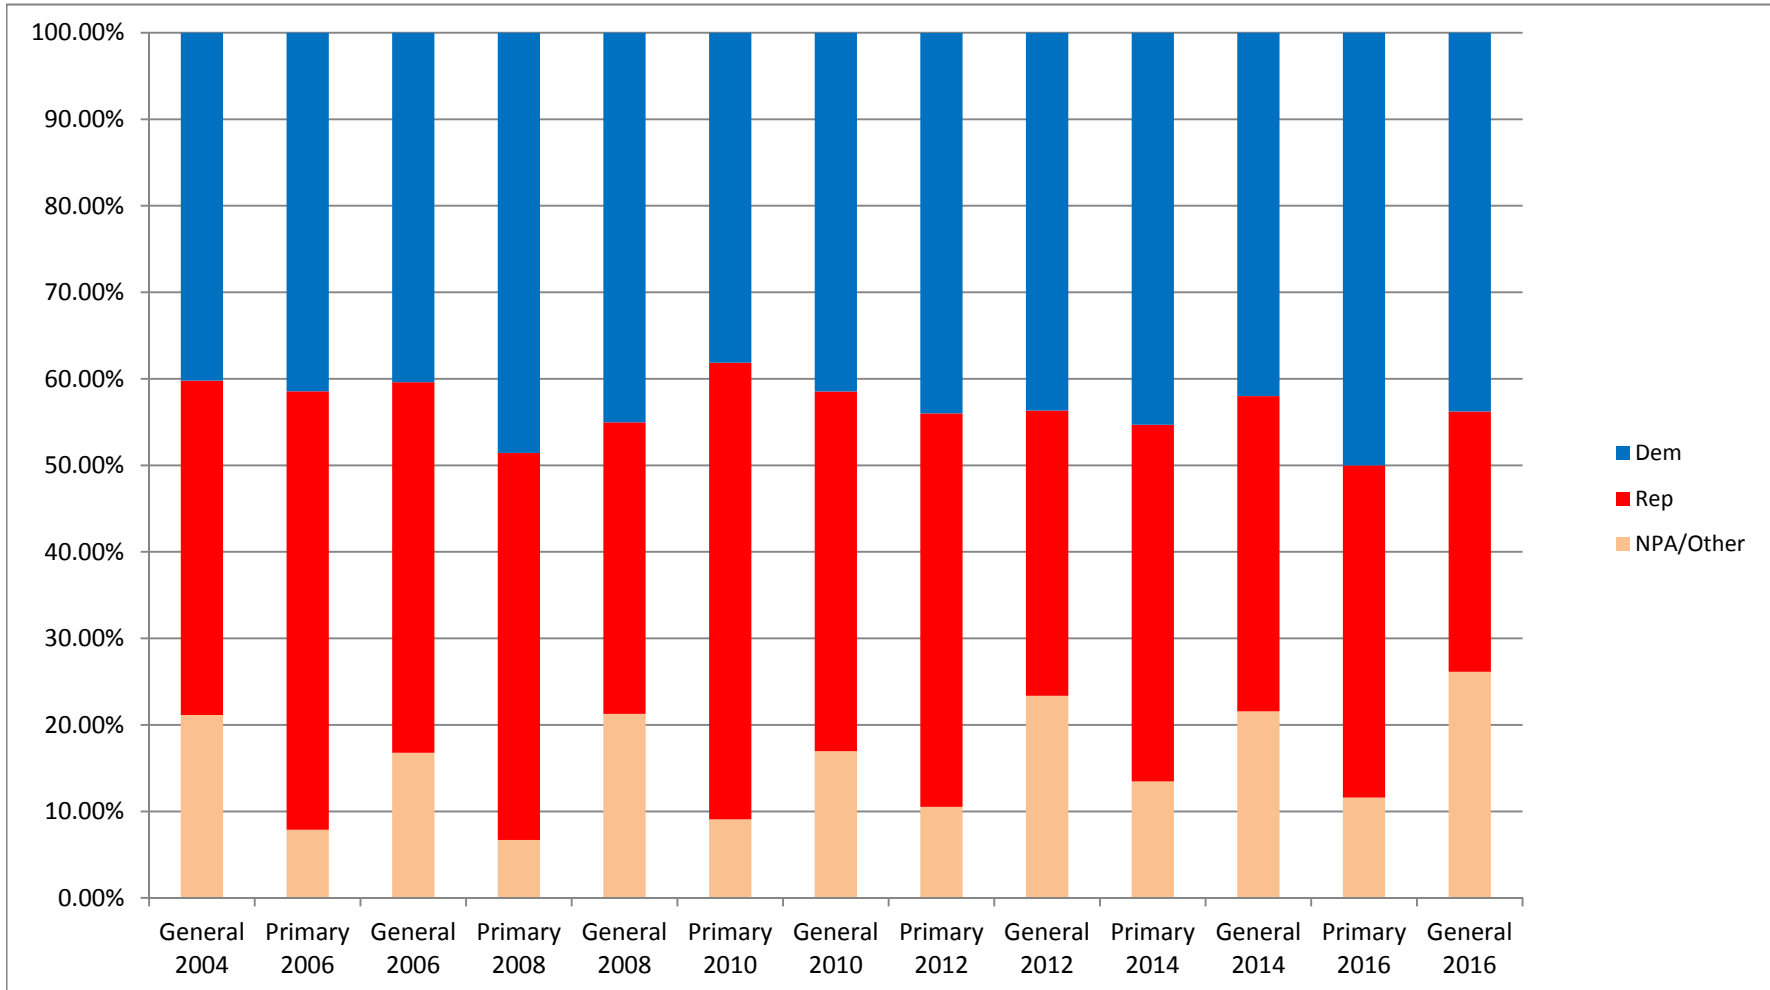

Ballots Cast by Party

Percentage of Voters by Party

Dem	40.20%	41.45%	40.39%	48.57%	45.03%	38.12%	41.47%	43.97%	43.67%	45.30%	41.99%	50.00%	43.77%
Rep	38.65%	50.67%	42.83%	44.74%	33.70%	52.79%	41.56%	45.47%	32.97%	41.23%	36.43%	38.39%	30.10%
NPA/Other	21.15%	7.88%	16.78%	6.70%	21.27%	9.08%	16.97%	10.54%	23.36%	13.47%	21.58%	11.61%	26.13%

Percentage of Voters by Party

Dem	156,343	37,126	89,462	43,185	209,917	49,312	114,877	50,719	206,270	52,873	134,473	69,325	247,644
Rep	150,316	45,381	94,855	39,778	157,120	68,281	115,148	52,446	155,700	48,118	116,642	53,234	170,320
NPA/Other	82,270	7,056	37,158	5,955	99,154	11,750	47,013	12,151	110,342	15,719	69,098	16,093	147,879
Total	388,929	89,563	221,475	88,918	466,191	129,343	277,038	115,336	472,312	116,710	320,213	138,652	565,843

Registered Voters by Party

Dem	214,016	223,936	228,390	230,815	266,960	267,416	273,625	275,244	295,536	301,077	303,459	310,232	331,015
Rep	186,871	191,560	193,699	177,750	189,609	189,159	192,185	197,951	203,831	204,555	205,495	207,989	213,158
NPA/Other	131,680	144,341	149,349	129,803	147,514	153,366	158,098	175,169	190,663	209,770	214,474	216,397	232,548
Total	532,567	559,837	571,438	538,368	604,083	609,941	623,908	648,364	690,030	715,402	723,428	734,618	776,721