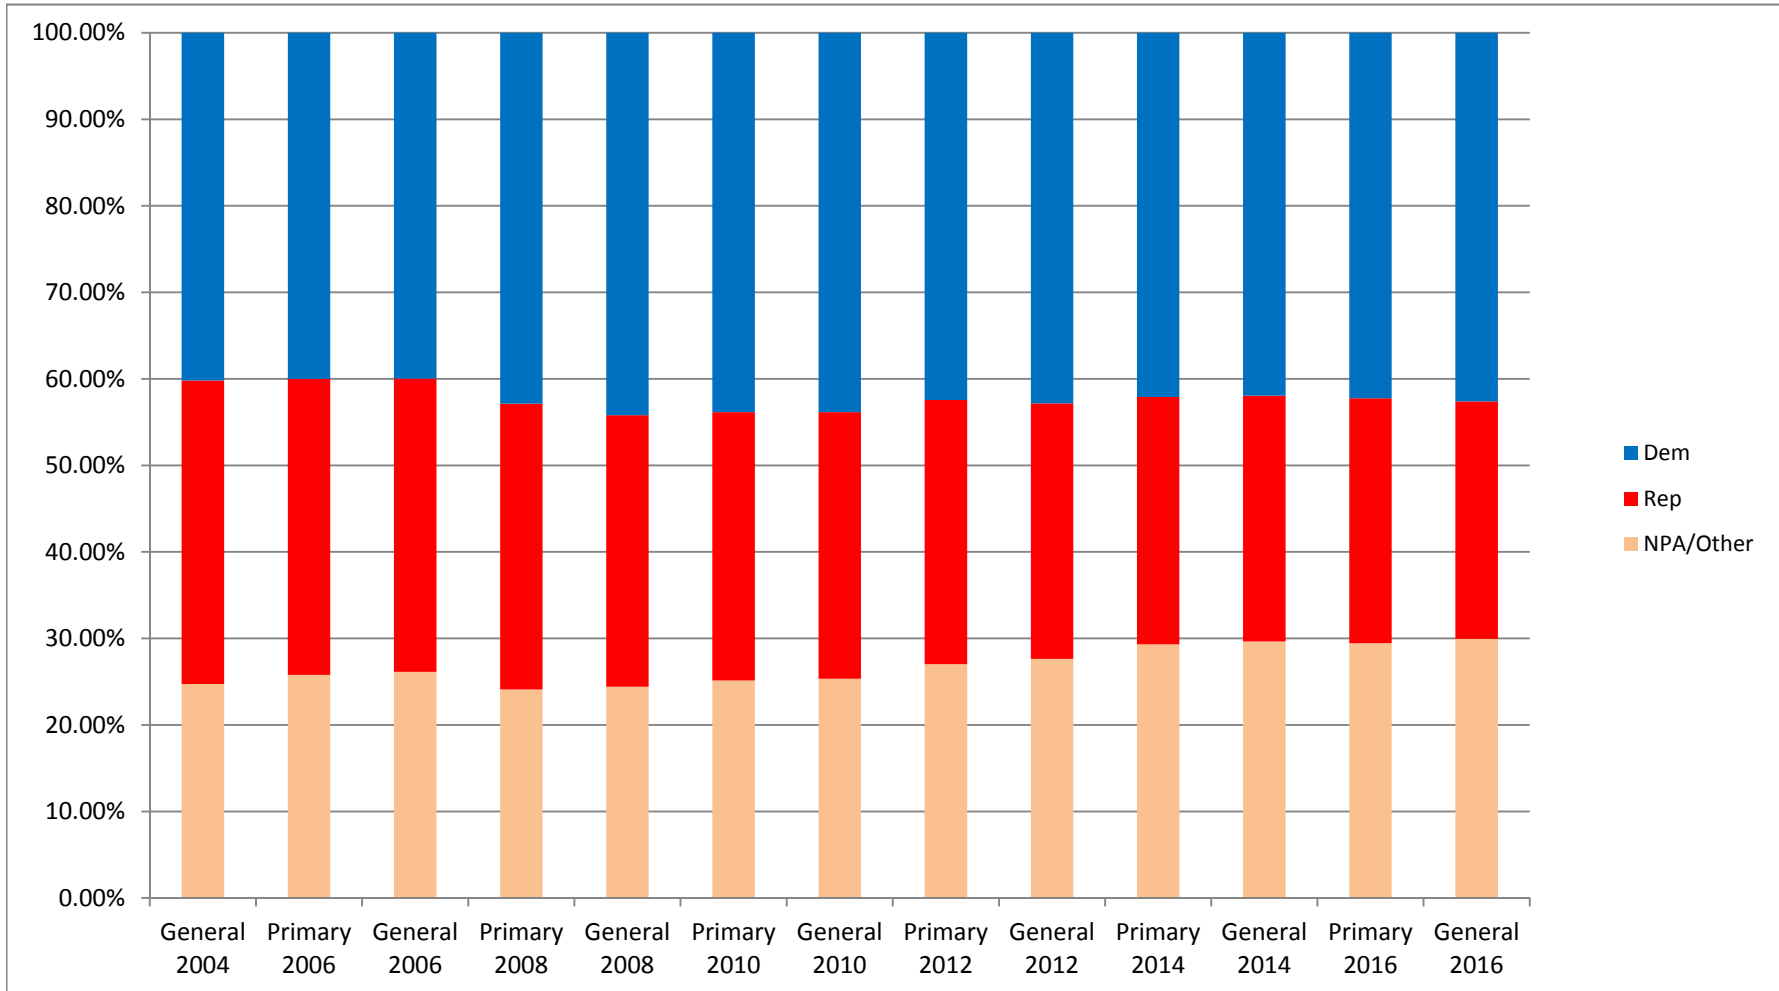

Percentage of Voters by Party

Dem	40.19%	40.00%	39.97%	42.87%	44.19%	43.84%	43.86%	42.45%	42.83%	42.09%	41.95%	42.23%	42.62%
Rep	35.09%	34.22%	33.90%	33.02%	31.39%	31.01%	30.80%	30.53%	29.54%	28.59%	28.41%	28.31%	27.44%
NPA/Other	24.73%	25.78%	26.14%	24.11%	24.42%	25.14%	25.34%	27.02%	27.63%	29.32%	29.65%	29.46%	29.94%