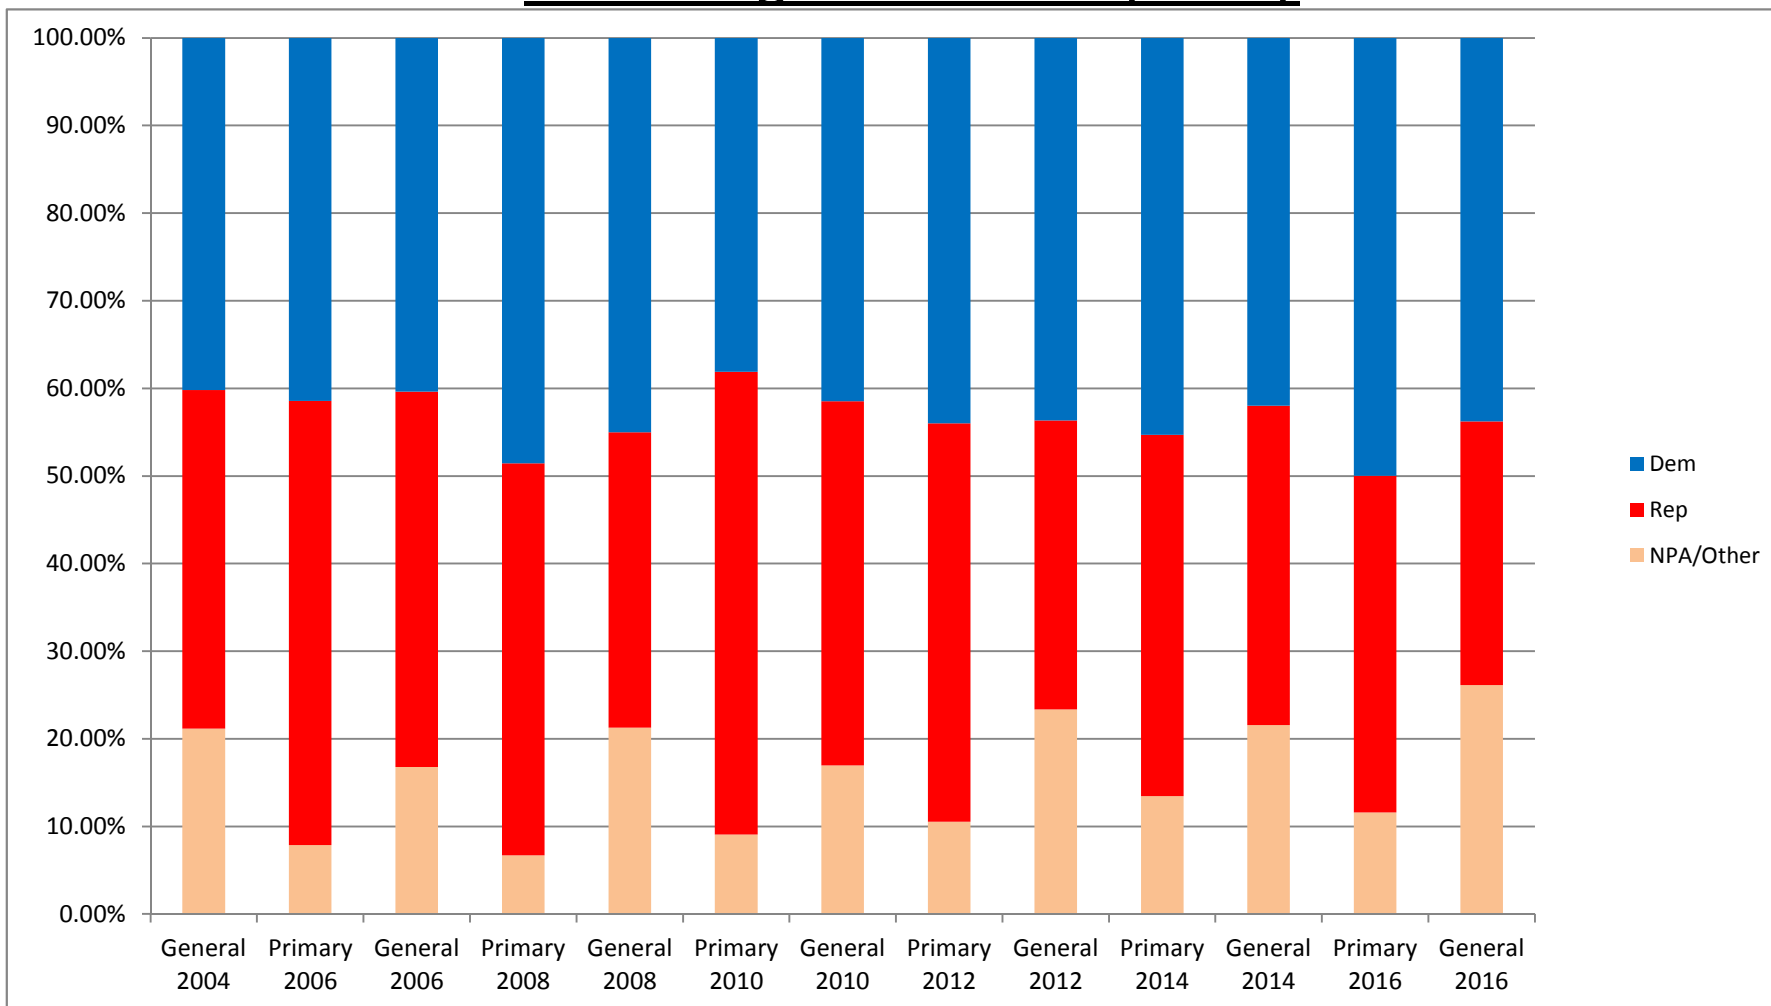

Ballots Cast by Party

Percentage of Voters by Party

Dem	40.20%	41.45%	40.39%	48.57%	45.03%	38.12%	41.47%	43.97%	43.67%	45.30%	41.99%	50.00%	43.77%
Rep	38.65%	50.67%	42.83%	44.74%	33.70%	52.79%	41.56%	45.47%	32.97%	41.23%	36.43%	38.39%	30.10%
NPA/Other	21.15%	7.88%	16.78%	6.70%	21.27%	9.08%	16.97%	10.54%	23.36%	13.47%	21.58%	11.61%	26.13%

Percentage of Voters by Party

Dem	156,343	37,126	89,462	43,185	209,917	49,312	114,877	50,719	206,270	52,873	134,473	69,325	247,644
Rep	150,316	45,381	94,855	39,778	157,120	68,281	115,148	52,446	155,700	48,118	116,642	53,234	170,320
NPA/Other	82,270	7,056	37,158	5,955	99,154	11,750	47,013	12,151	110,342	15,719	69,098	16,093	147,879
Total	388,929	89,563	221,475	88,918	466,191	129,343	277,038	115,336	472,312	116,710	320,213	138,652	565,843

Registered Voters by Party

Dem	214,016	223,936	228,390	230,815	266,960	267,416	273,625	275,244	295,536	301,077	303,459	310,232	331,015
Rep	186,871	191,560	193,699	177,750	189,609	189,159	192,185	197,951	203,831	204,555	205,495	207,989	213,158
NPA/Other	131,680	144,341	149,349	129,803	147,514	153,366	158,098	175,169	190,663	209,770	214,474	216,397	232,548
Total	532,567	559,837	571,438	538,368	604,083	609,941	623,908	648,364	690,030	715,402	723,428	734,618	776,721