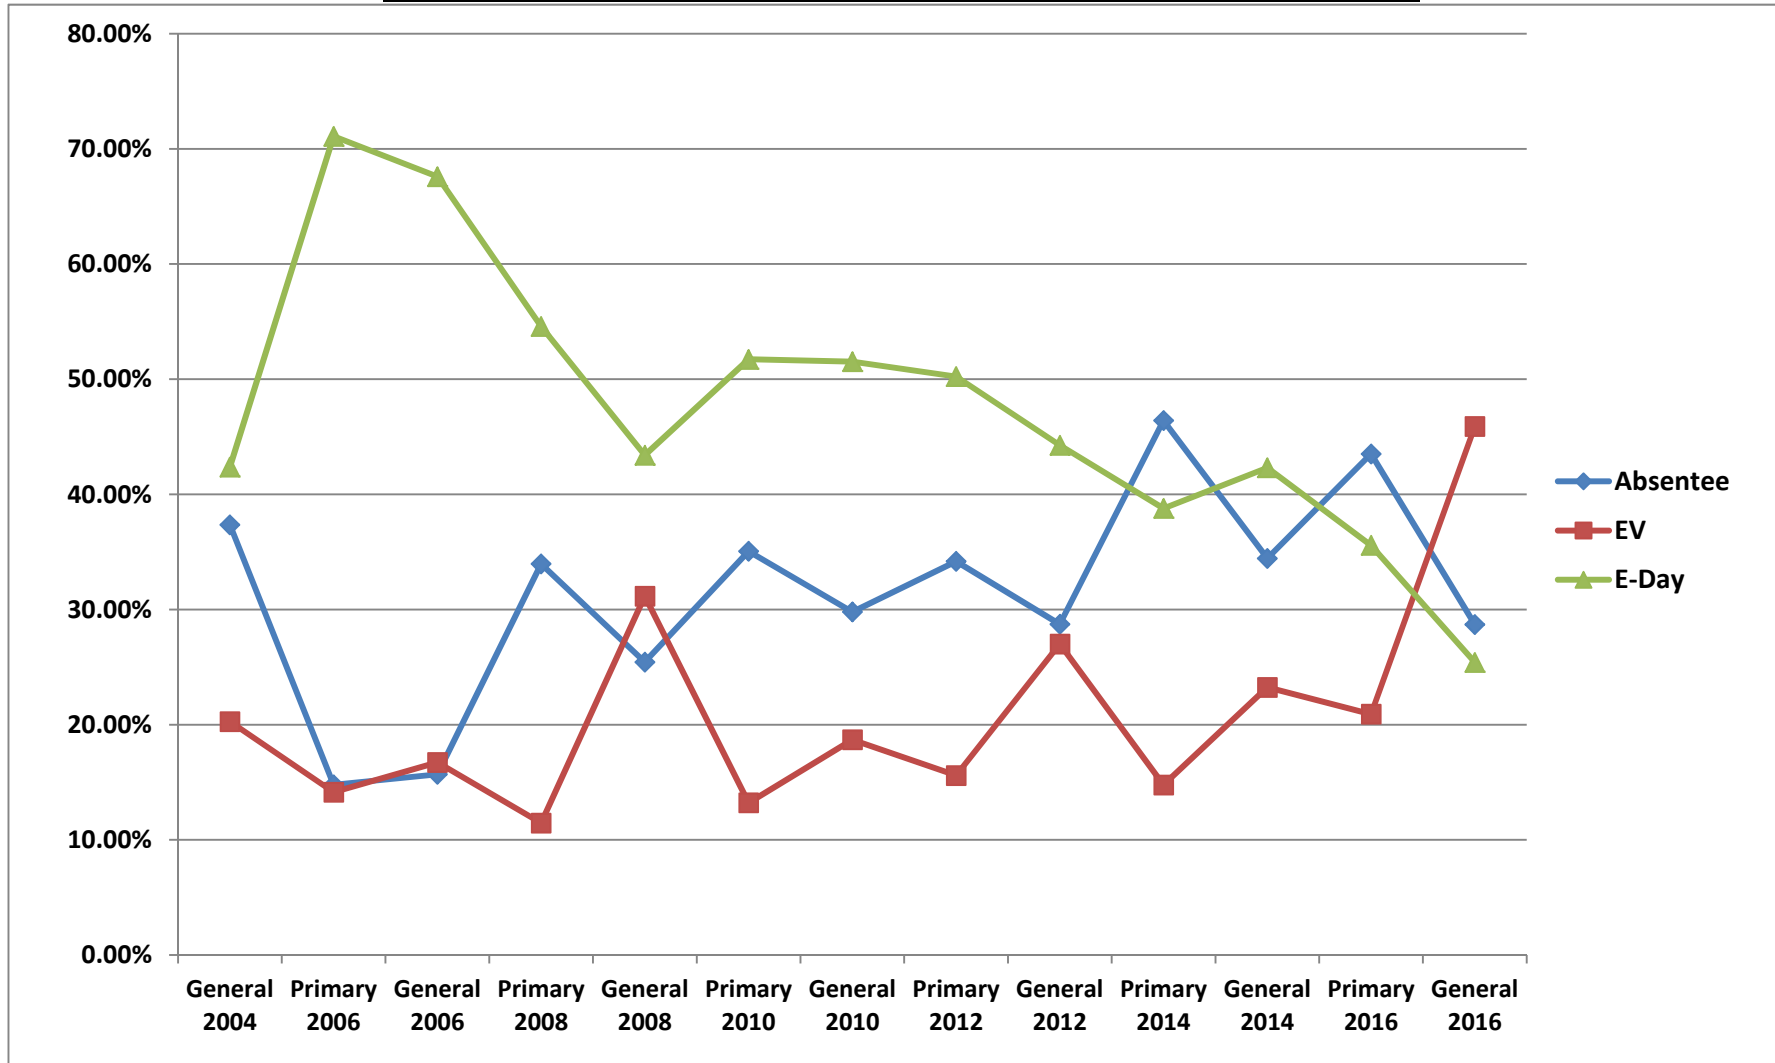

Method of Voting in Orange County, FL

Absentee	145,955	11,935	34,763	30,198	118,581	45,345	82,530	39,064	135,667	54,224	107,705	57,770	159,526
EV	79,202	11,418	37,063	10,193	145,276	17,102	51,769	17,818	127,583	17,260	72,688	27,765	255,157
E-Day	163,772	57,413	149,766	48,527	202,334	66,896	142,739	57,402	209,062	45,309	132,318	47,225	141,241