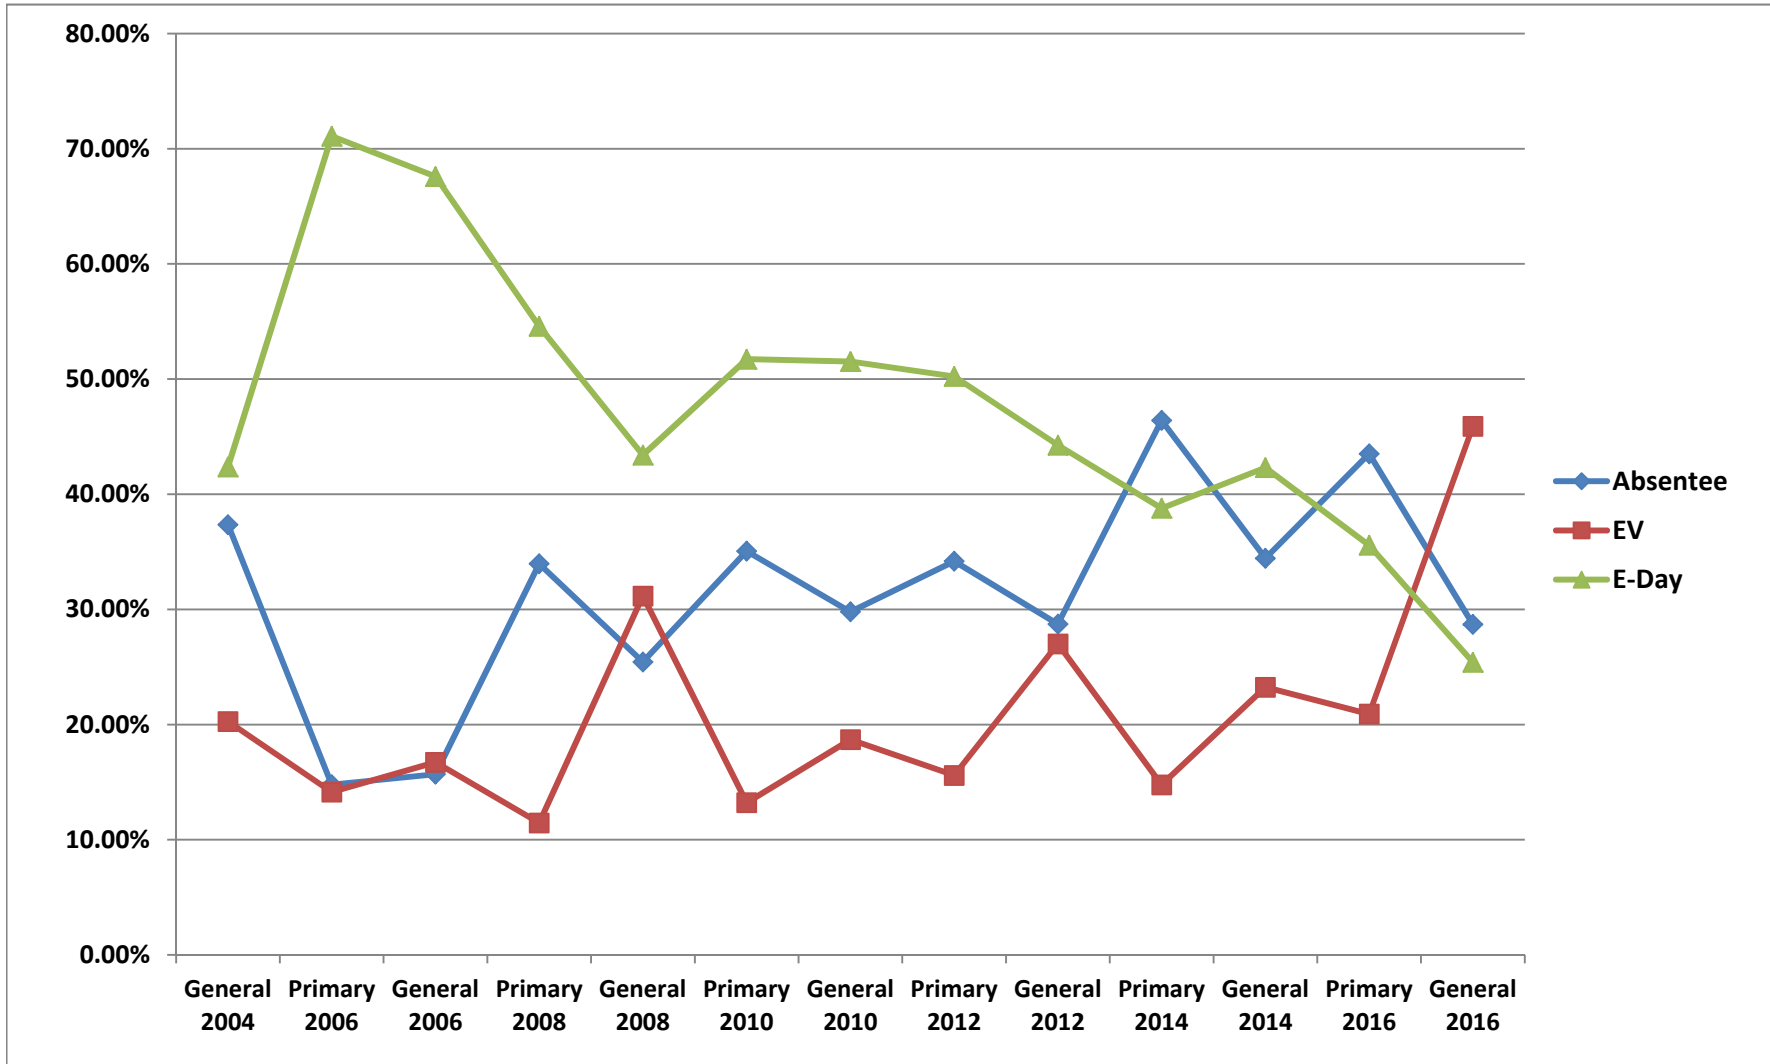

Method of Voting in Orange County, FL

Absentee	37.36%	14.78%	15.69%	33.96%	25.44%	35.06%	29.79%	34.18%	28.72%	46.41%	34.44%	43.51%	28.70%
EV	20.27%	14.14%	16.73%	11.46%	31.16%	13.22%	18.69%	15.59%	27.01%	14.77%	23.24%	20.91%	45.90%
E-Day	42.37%	71.09%	67.59%	54.58%	43.40%	51.72%	51.52%	50.23%	44.26%	38.78%	42.31%	35.57%	25.41%