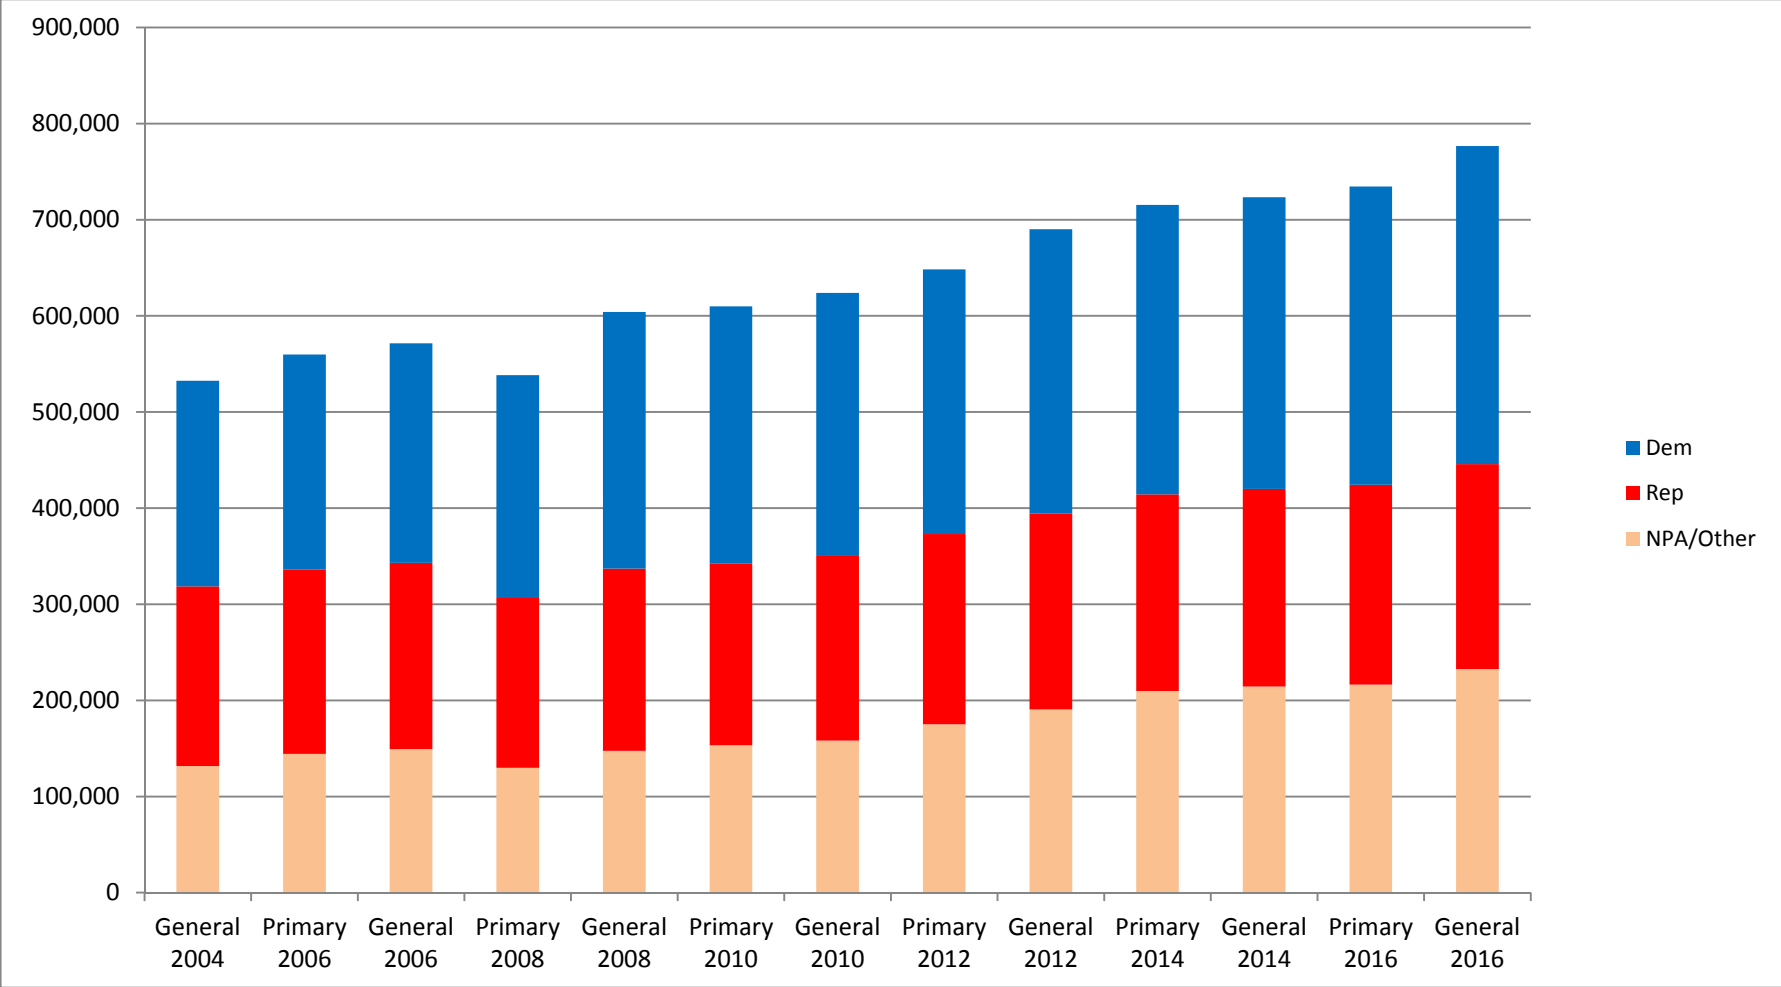

Ballots Cast by Party

Percentage of Voters by Party

Dem	40.20%	41.45%	40.39%	48.57%	45.03%	38.12%	41.47%	43.97%	43.67%	45.30%	41.99%	50.00%	43.77%
Rep	38.65%	50.67%	42.83%	44.74%	33.70%	52.79%	41.56%	45.47%	32.97%	41.23%	36.43%	38.39%	30.10%
NPA/Other	21.15%	7.88%	16.78%	6.70%	21.27%	9.08%	16.97%	10.54%	23.36%	13.47%	21.58%	11.61%	26.13%

Percentage of Voters by Party

Dem	156,343	37,126	89,462	43,185	209,917	49,312	114,877	50,719	206,270	52,873	134,473	69,325	247,644
Rep	150,316	45,381	94,855	39,778	157,120	68,281	115,148	52,446	155,700	48,118	116,642	53,234	170,320
NPA/Other	82,270	7,056	37,158	5,955	99,154	11,750	47,013	12,151	110,342	15,719	69,098	16,093	147,879
Total	388,929	89,563	221,475	88,918	466,191	129,343	277,038	115,336	472,312	116,710	320,213	138,652	565,843

Registered Voters by Party

Dem	214,016	223,936	228,390	230,815	266,960	267,416	273,625	275,244	295,536	301,077	303,459	310,232	331,015
Rep	186,871	191,560	193,699	177,750	189,609	189,159	192,185	197,951	203,831	204,555	205,495	207,989	213,158
NPA/Other	131,680	144,341	149,349	129,803	147,514	153,366	158,098	175,169	190,663	209,770	214,474	216,397	232,548
Total	532,567	559,837	571,438	538,368	604,083	609,941	623,908	648,364	690,030	715,402	723,428	734,618	776,721