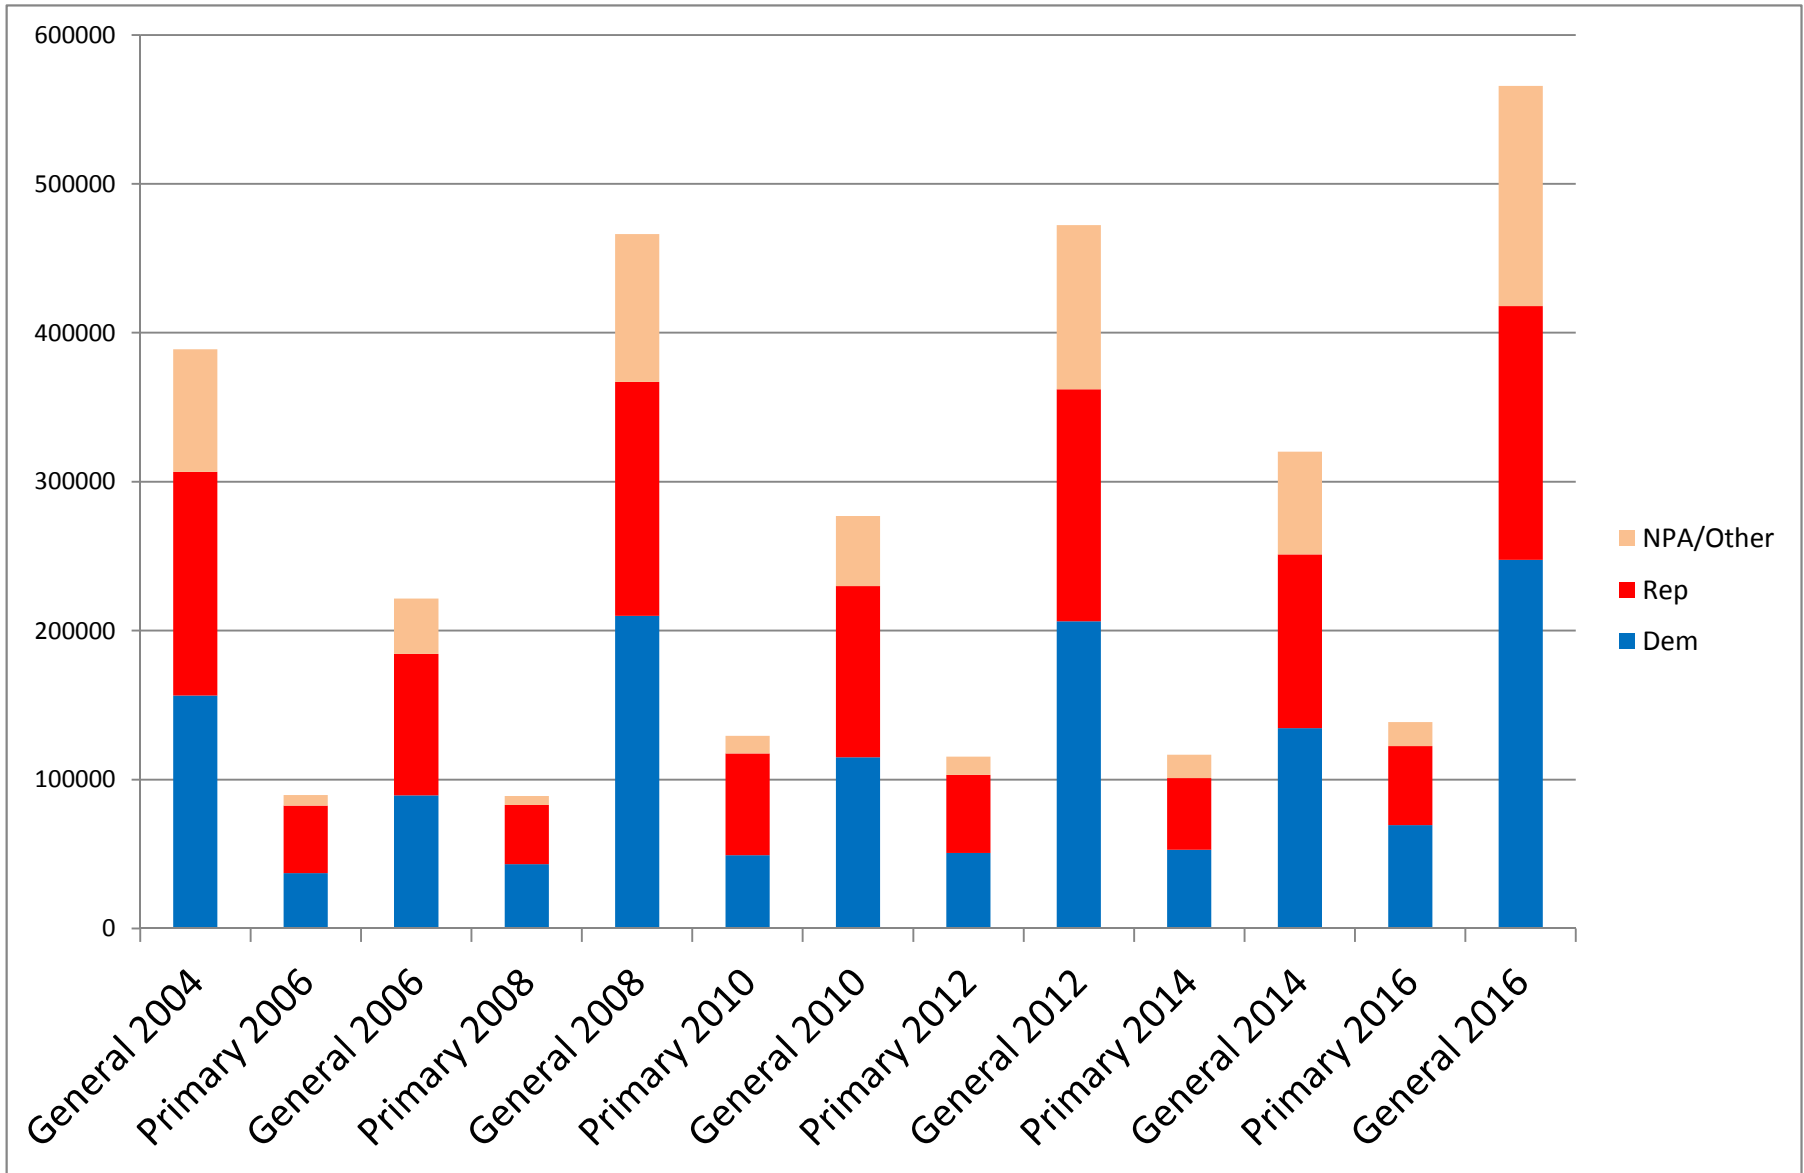

Ballots Cast by Party

Percentage of Voters by Party

Dem	40.20%	41.45%	40.39%	48.57%	45.03%	38.12%	41.47%	43.97%	43.67%	45.30%	41.99%	50.00%	43.77%
Rep	38.65%	50.67%	42.83%	44.74%	33.70%	52.79%	41.56%	45.47%	32.97%	41.23%	36.43%	38.39%	30.10%
NPA/Other	21.15%	7.88%	16.78%	6.70%	21.27%	9.08%	16.97%	10.54%	23.36%	13.47%	21.58%	11.61%	26.13%

Percentage of Voters by Party

Dem	156,343	37,126	89,462	43,185	209,917	49,312	114,877	50,719	206,270	52,873	134,473	69,325	247,644
Rep	150,316	45,381	94,855	39,778	157,120	68,281	115,148	52,446	155,700	48,118	116,642	53,234	170,320
NPA/Other	82,270	7,056	37,158	5,955	99,154	11,750	47,013	12,151	110,342	15,719	69,098	16,093	147,879
Total	388,929	89,563	221,475	88,918	466,191	129,343	277,038	115,336	472,312	116,710	320,213	138,652	565,843

Registered Voters by Party

Dem	214,016	223,936	228,390	230,815	266,960	267,416	273,625	275,244	295,536	301,077	303,459	310,232	331,015
Rep	186,871	191,560	193,699	177,750	189,609	189,159	192,185	197,951	203,831	204,555	205,495	207,989	213,158
NPA/Other	131,680	144,341	149,349	129,803	147,514	153,366	158,098	175,169	190,663	209,770	214,474	216,397	232,548
Total	532,567	559,837	571,438	538,368	604,083	609,941	623,908	648,364	690,030	715,402	723,428	734,618	776,721