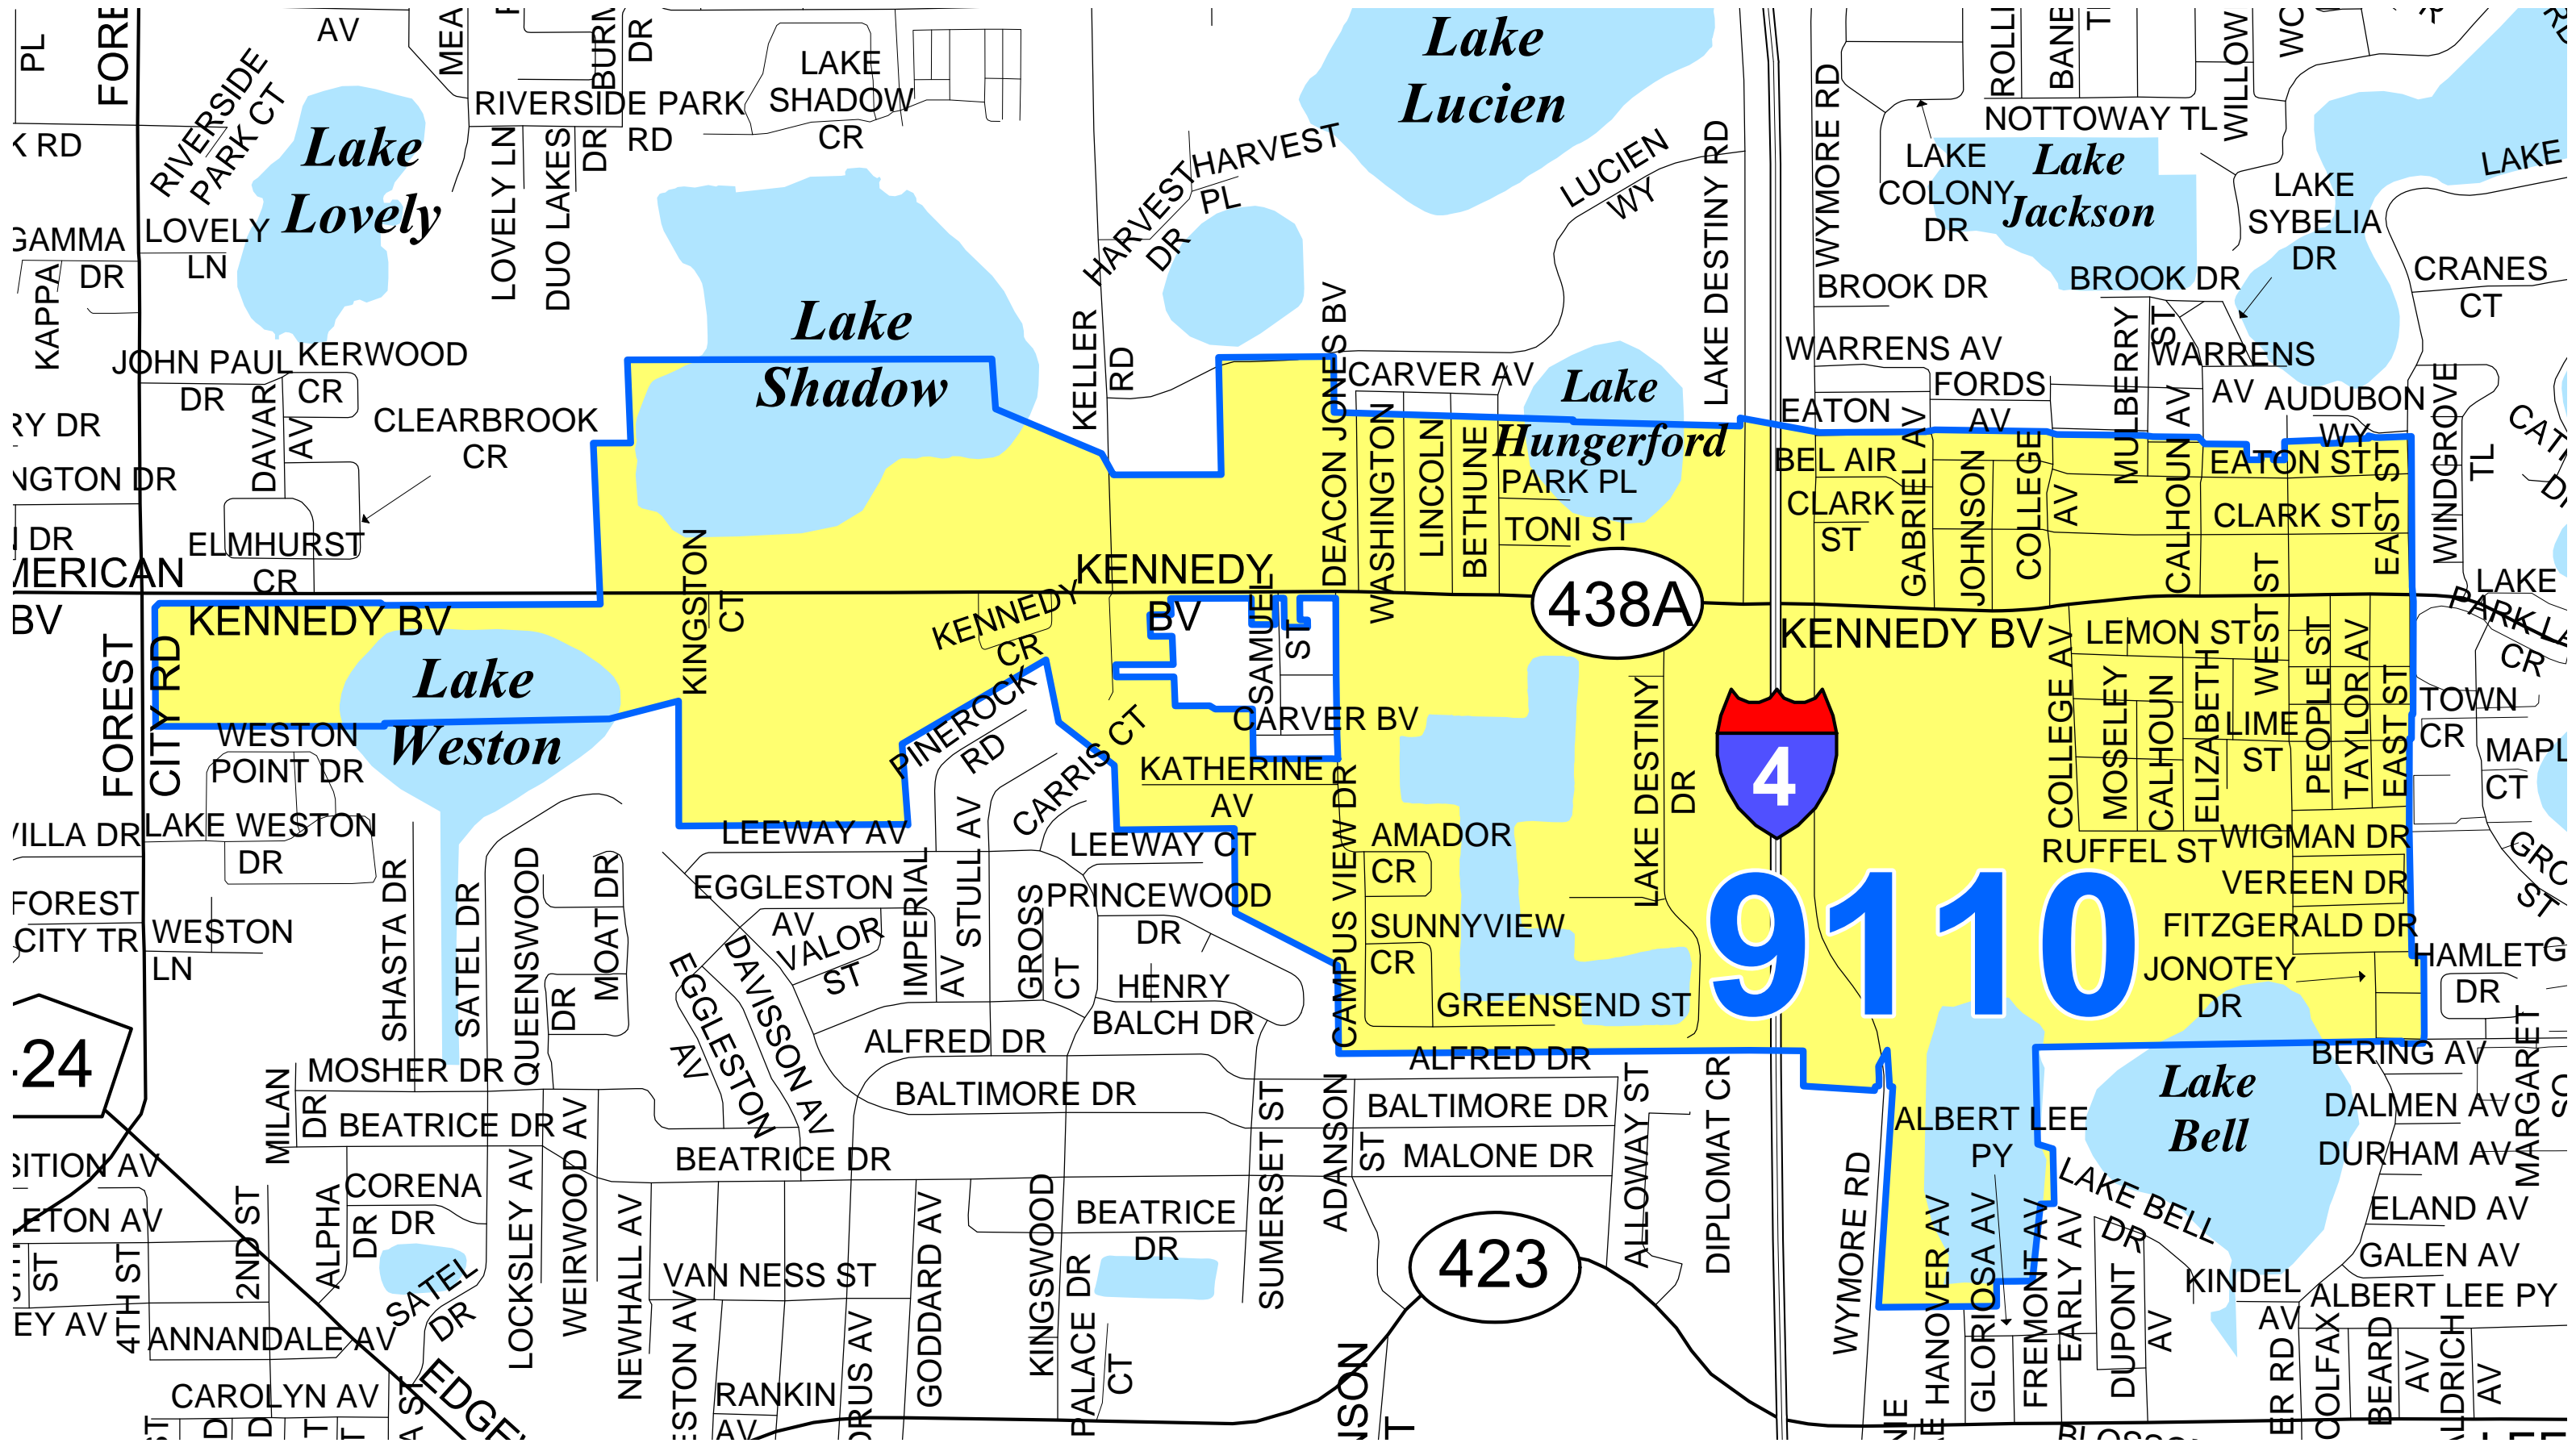

**EATONVILLE TOWN PRECINCT 9110**  
**Precinct 1 of 1**

PRINT DATE  
02/14/2018

24

438A

9110

423