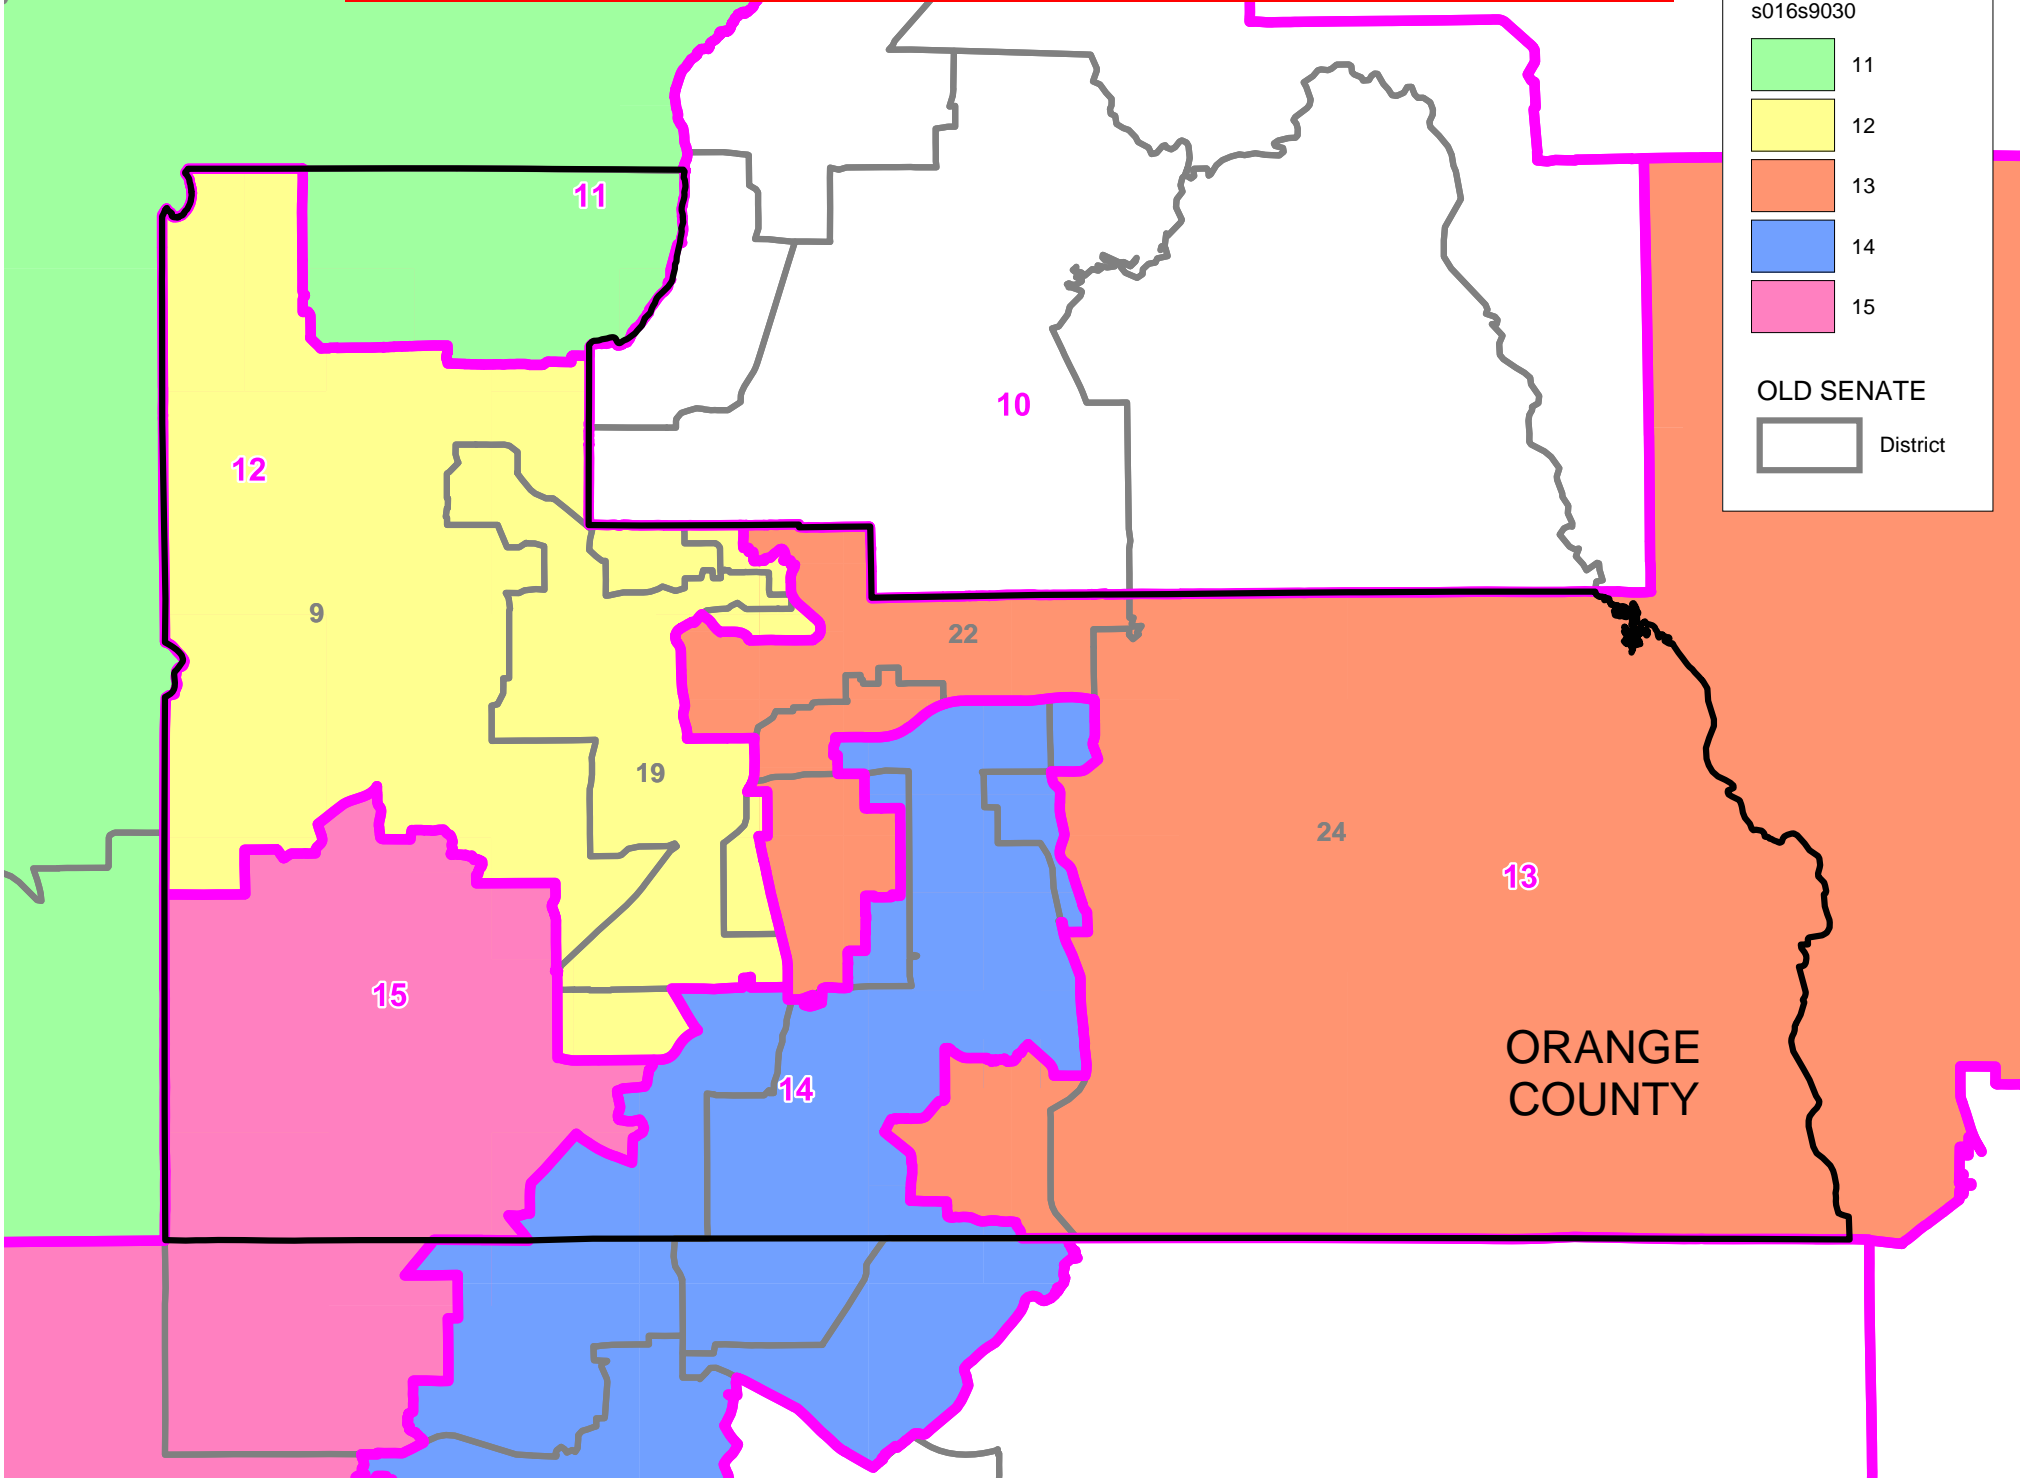

2012 APPROVED FLORIDA STATE SENATE

NEW SENATE
s016s9030

	11
	12
	13
	14
	15

OLD SENATE

	District
-------------------------------------------------------------------------------------	----------

2012 APPROVED FLORIDA STATE SENATE