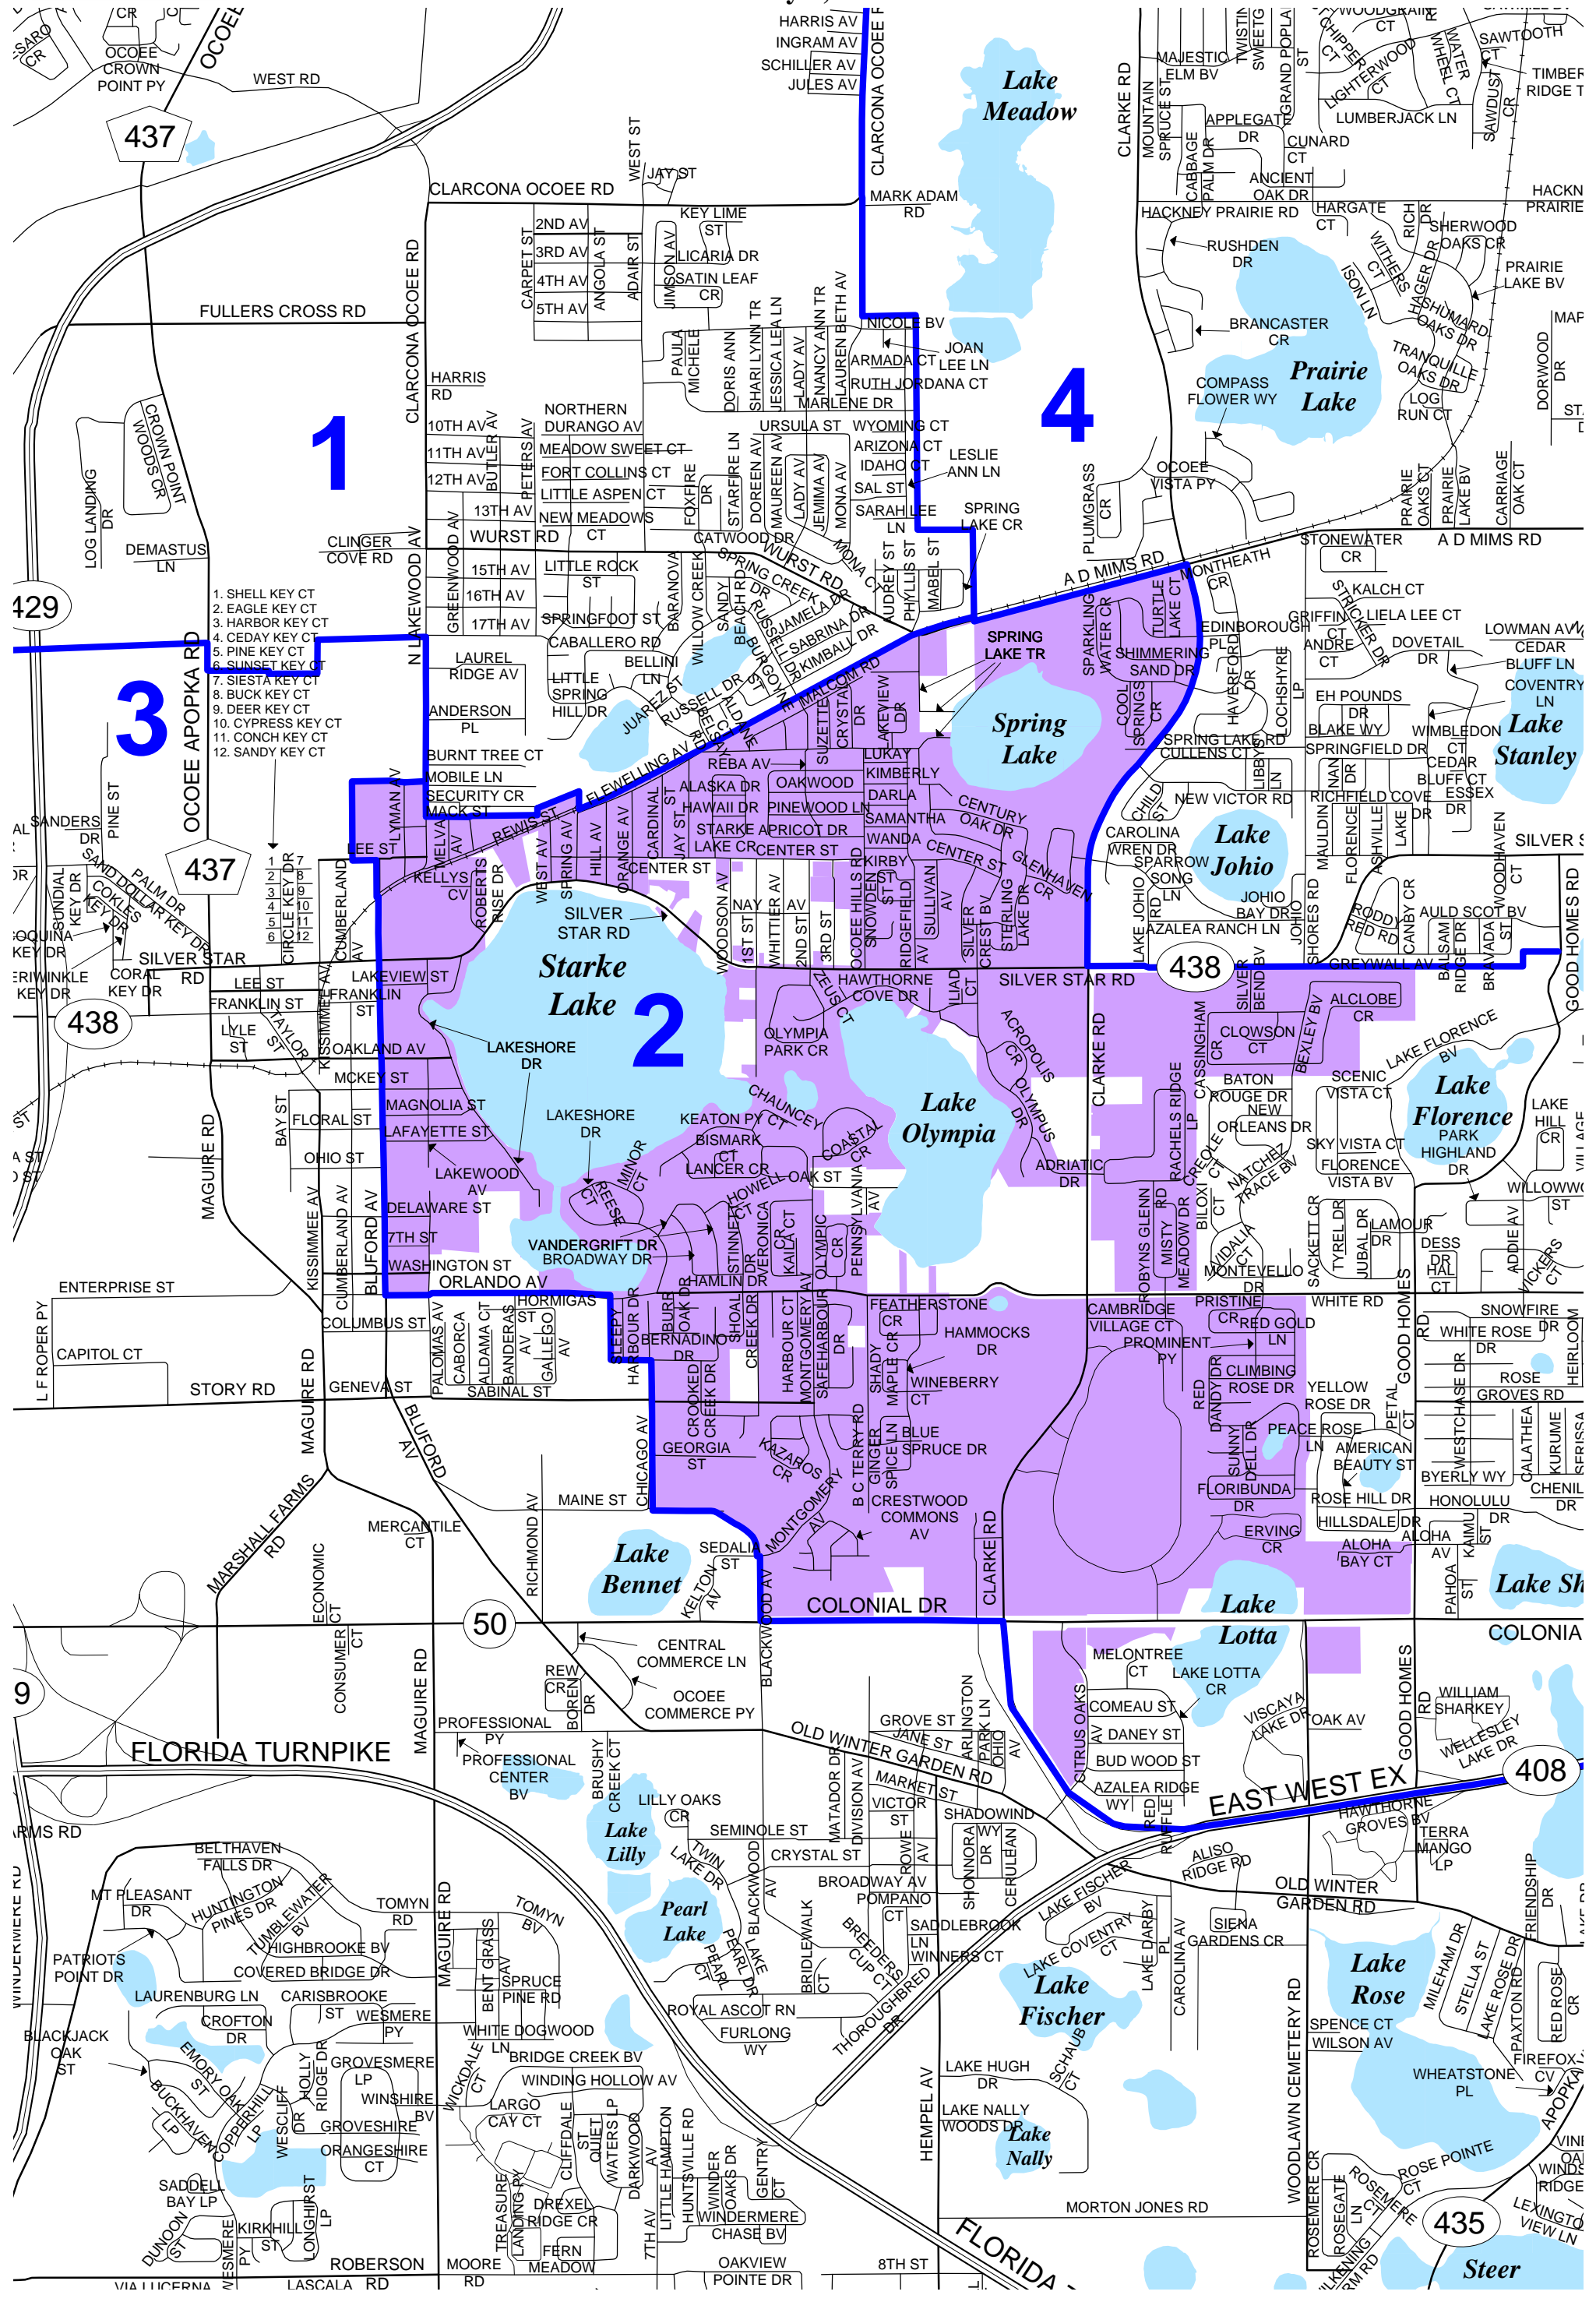

OCOEE COMMISSION DISTRICT 2

NEW CITY DISTRICT EFFECTIVE 3/6/2012

ORANGE COUNTY, FLORIDA
Bill Cowles, Supervisor of Elections

January 3, 2013

- 1. SHELL KEY CT
- 2. EAGLE KEY CT
- 3. HARBOR KEY CT
- 4. CEDAY KEY CT
- 5. PINE KEY CT
- 6. SUNSET KEY CT
- 7. SIESTA KEY CT
- 8. BUCK KEY CT
- 9. DEER KEY CT
- 10. CYPRESS KEY CT
- 11. CONCH KEY CT
- 12. SANDY KEY CT