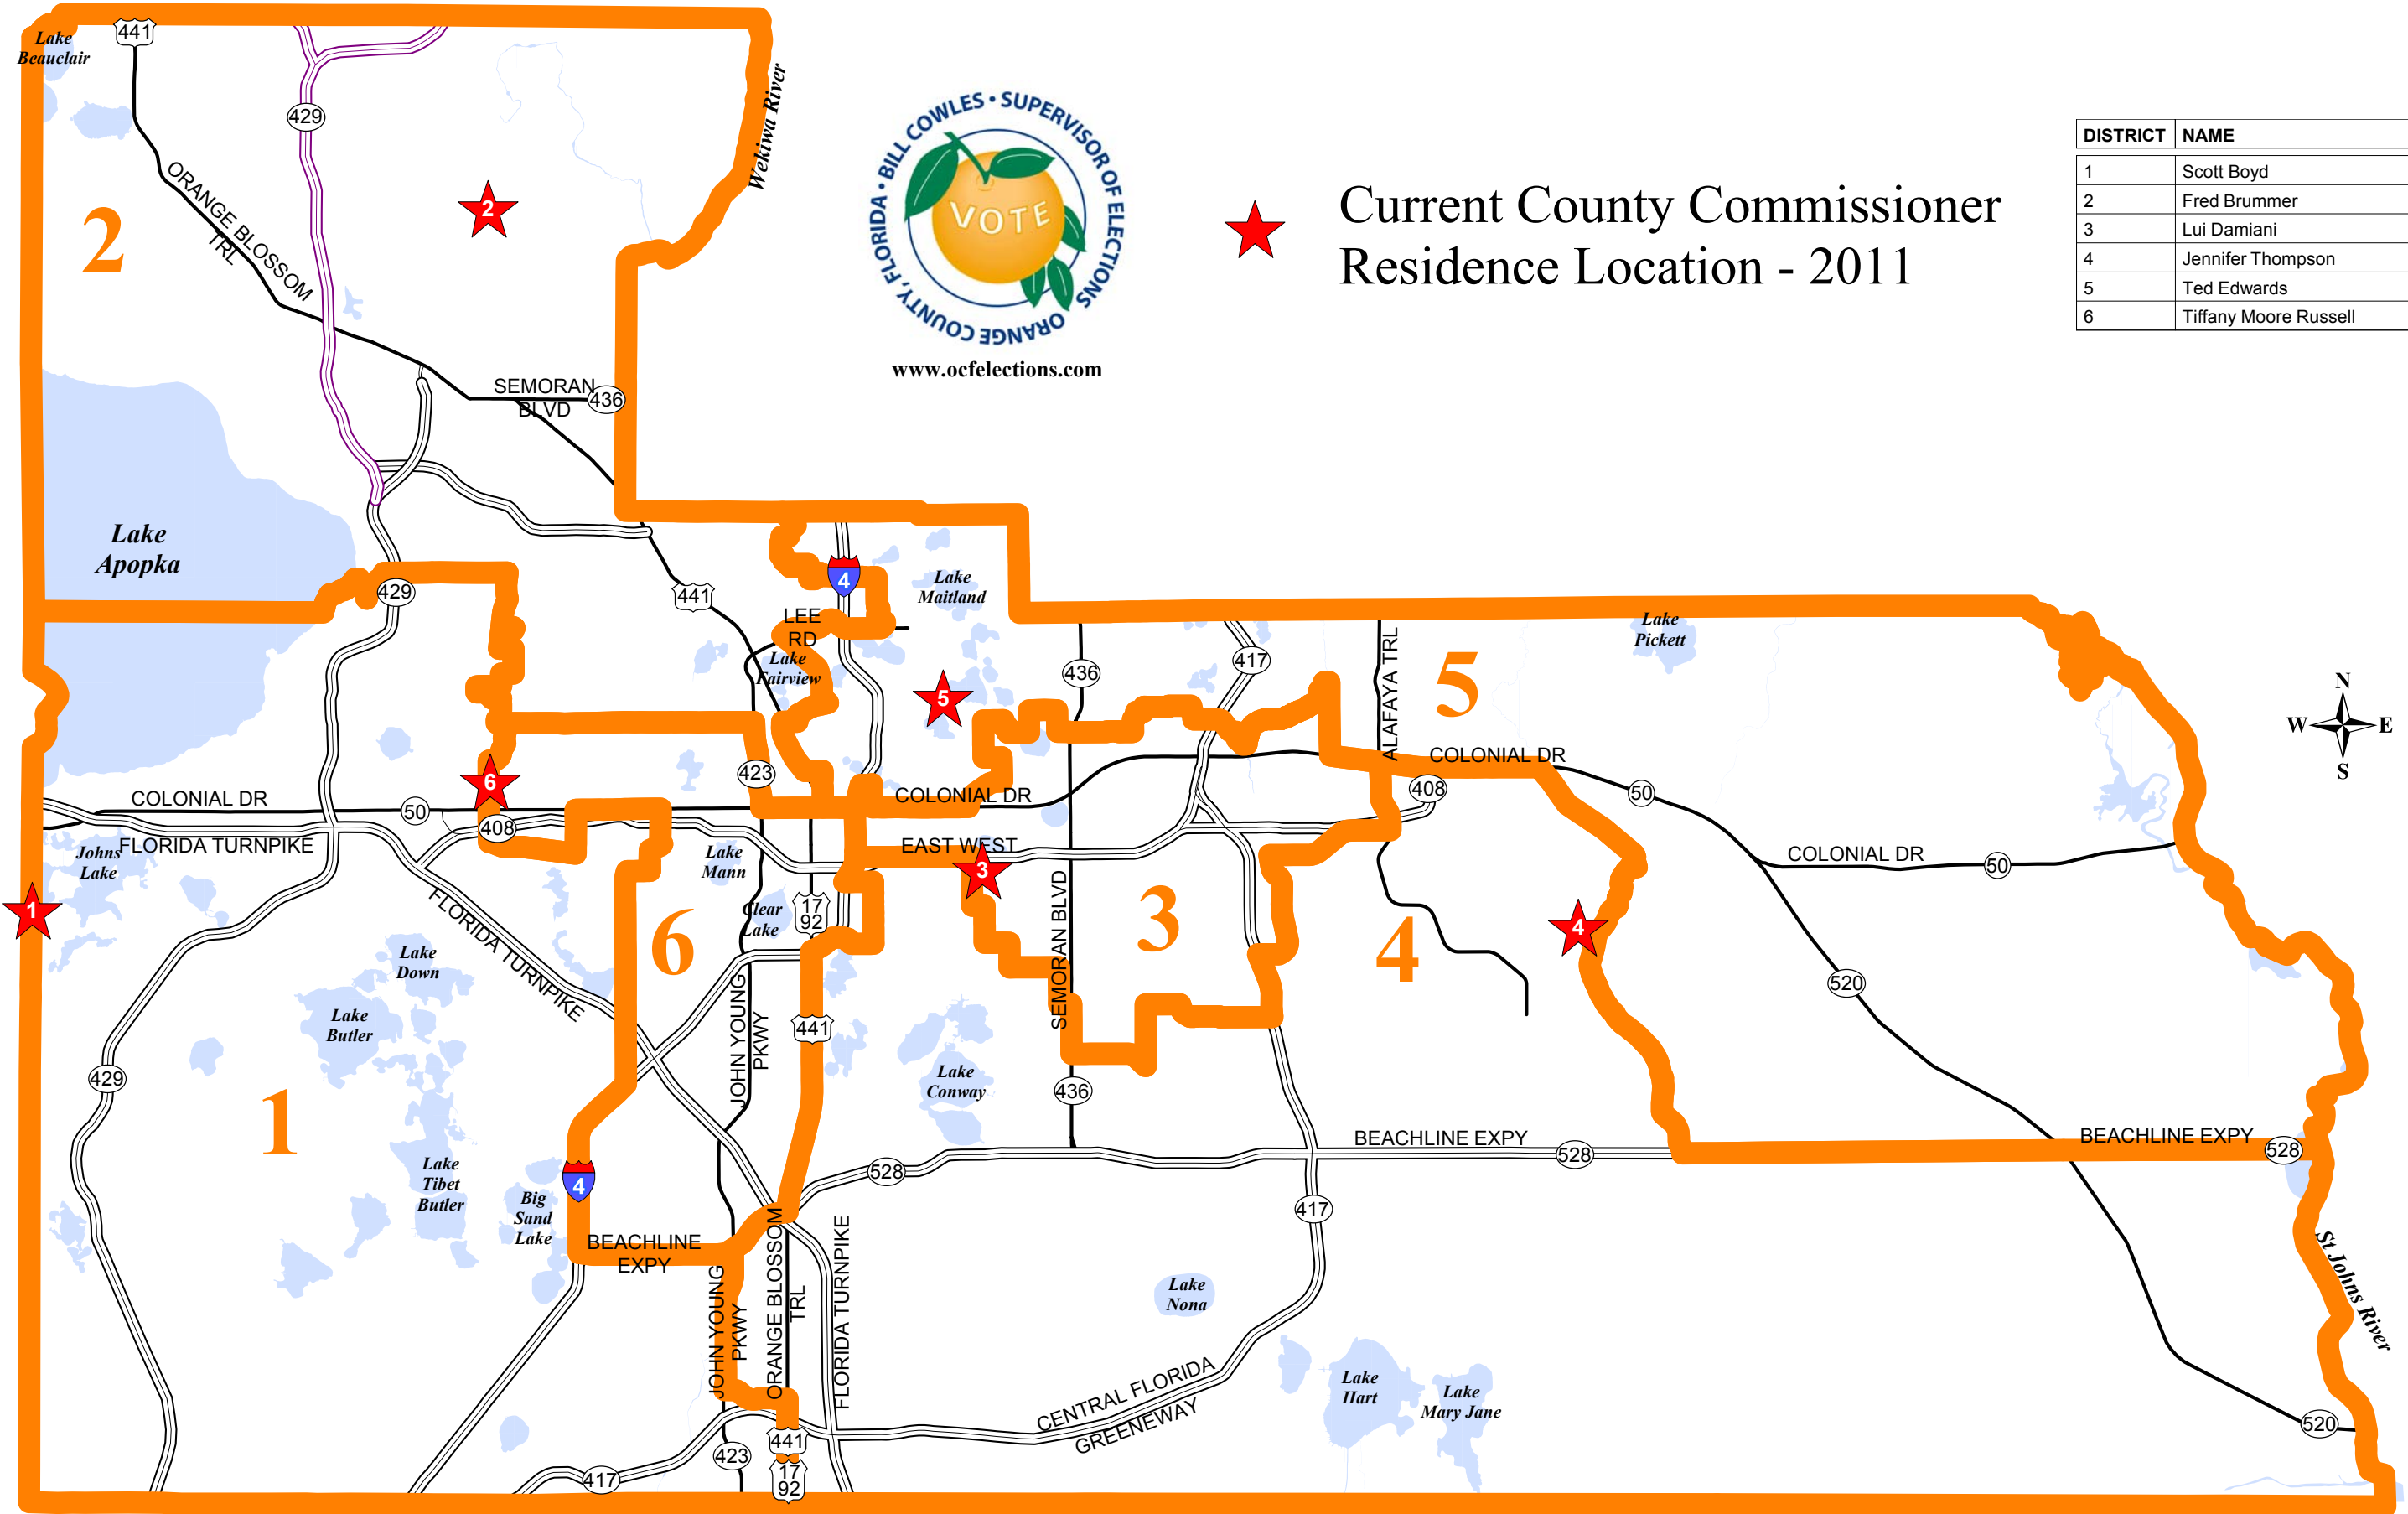

## Census 2010 Population for Orange County, FL

<b>2010 CENSUS POPULATION BREAKDOWN OF CURRENT COUNTY COMMISSION DISTRICT</b>								
	<b>Total Population</b>	<b>Mean Population</b>	<b>% of Ideal Population</b>	<b>% White</b>	<b>% Black</b>	<b>% Asian</b>	<b>% Other</b>	<b>% Hispanic</b>
1	242,688	190,993	127.1%	69.8%	12.5%	8.3%	9.4%	20.3%
2	166,697	190,993	87.3%	52.7%	34.4%	2.8%	10.1%	19.2%
3	159,456	190,993	83.5%	71.8%	10.0%	3.6%	14.7%	44.5%
4	254,882	190,993	133.5%	70.8%	11.0%	5.7%	12.5%	37.4%
5	167,023	190,993	87.4%	80.2%	8.6%	4.4%	6.9%	17.3%
6	155,210	190,993	81.3%	27.5%	59.4%	2.8%	10.3%	20.4%
TOTAL	1,145,956	1,145,956						

<b>2010 CENSUS POPULATION BREAKDOWN OF CURRENT OCPS BOARD MEMBER DISTRICT</b>								
	<b>Total Population</b>	<b>Mean Population</b>	<b>% of Ideal Population</b>	<b>% White</b>	<b>% Black</b>	<b>% Asian</b>	<b>% Other</b>	<b>% Hispanic</b>
1	152,716	163,708	93.3%	77.8%	8.7%	4.8%	8.7%	23.4%
2	208,150	163,708	127.1%	70.4%	10.6%	5.4%	13.7%	42.8%
3	150,783	163,708	92.1%	71.2%	10.6%	4.5%	13.7%	39.8%
4	203,297	163,708	124.2%	67.0%	14.8%	9.1%	9.1%	19.6%
5	141,687	163,708	86.5%	31.5%	55.2%	2.6%	10.7%	23.0%
6	128,012	163,708	78.2%	57.1%	32.7%	3.0%	7.2%	13.0%
7	161,311	163,708	98.5%	63.3%	22.9%	3.2%	10.6%	21.3%
TOTAL	1,145,956	1,145,956						

## Current County Commissioner Residence Location - 2011

DISTRICT	NAME
1	Scott Boyd
2	Fred Brummer
3	Lui Damiani
4	Jennifer Thompson
5	Ted Edwards
6	Tiffany Moore Russell