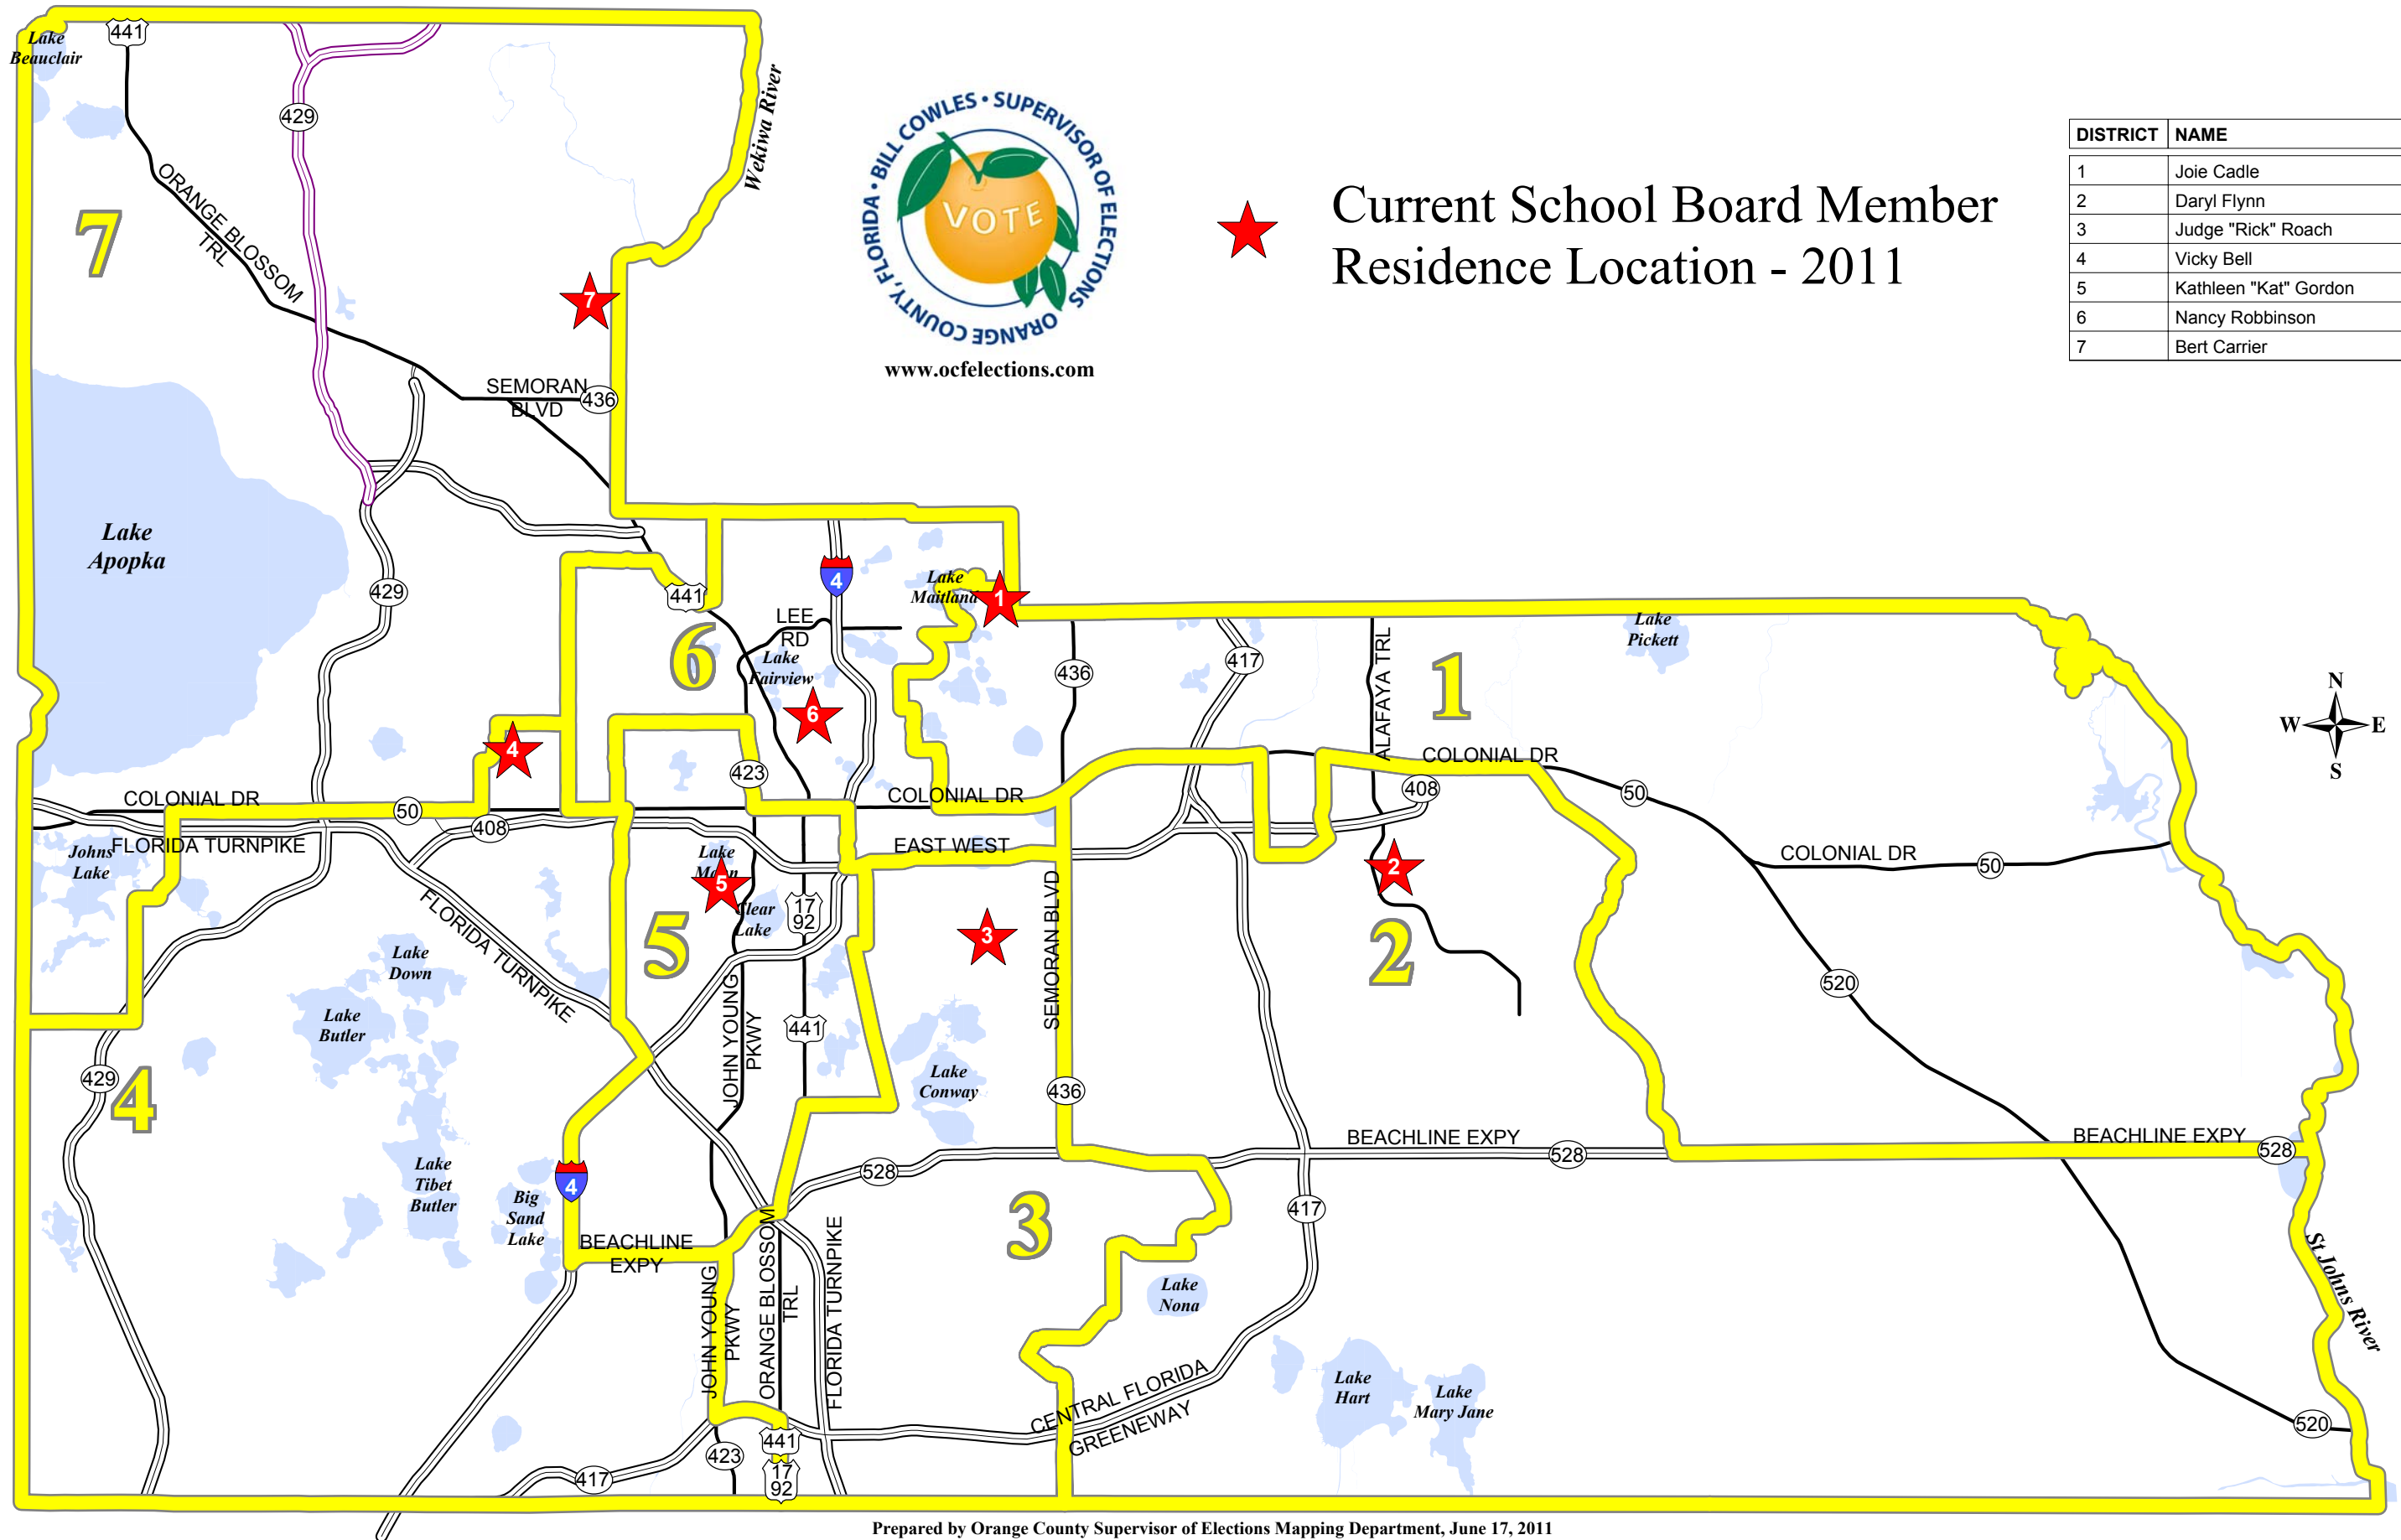

## Census 2010 Population for Orange County, FL

<b>2010 CENSUS POPULATION BREAKDOWN OF CURRENT COUNTY COMMISSION DISTRICT</b>								
	<b>Total Population</b>	<b>Mean Population</b>	<b>% of Ideal Population</b>	<b>% White</b>	<b>% Black</b>	<b>% Asian</b>	<b>% Other</b>	<b>% Hispanic</b>
1	242,688	190,993	127.1%	69.8%	12.5%	8.3%	9.4%	20.3%
2	166,697	190,993	87.3%	52.7%	34.4%	2.8%	10.1%	19.2%
3	159,456	190,993	83.5%	71.8%	10.0%	3.6%	14.7%	44.5%
4	254,882	190,993	133.5%	70.8%	11.0%	5.7%	12.5%	37.4%
5	167,023	190,993	87.4%	80.2%	8.6%	4.4%	6.9%	17.3%
6	155,210	190,993	81.3%	27.5%	59.4%	2.8%	10.3%	20.4%
TOTAL	1,145,956	1,145,956						

<b>2010 CENSUS POPULATION BREAKDOWN OF CURRENT OCPS BOARD MEMBER DISTRICT</b>								
	<b>Total Population</b>	<b>Mean Population</b>	<b>% of Ideal Population</b>	<b>% White</b>	<b>% Black</b>	<b>% Asian</b>	<b>% Other</b>	<b>% Hispanic</b>
1	152,716	163,708	93.3%	77.8%	8.7%	4.8%	8.7%	23.4%
2	208,150	163,708	127.1%	70.4%	10.6%	5.4%	13.7%	42.8%
3	150,783	163,708	92.1%	71.2%	10.6%	4.5%	13.7%	39.8%
4	203,297	163,708	124.2%	67.0%	14.8%	9.1%	9.1%	19.6%
5	141,687	163,708	86.5%	31.5%	55.2%	2.6%	10.7%	23.0%
6	128,012	163,708	78.2%	57.1%	32.7%	3.0%	7.2%	13.0%
7	161,311	163,708	98.5%	63.3%	22.9%	3.2%	10.6%	21.3%
TOTAL	1,145,956	1,145,956						

## Current County Commissioner Residence Location - 2011

DISTRICT	NAME
1	Scott Boyd
2	Fred Brummer
3	Lui Damiani
4	Jennifer Thompson
5	Ted Edwards
6	Tiffany Moore Russell